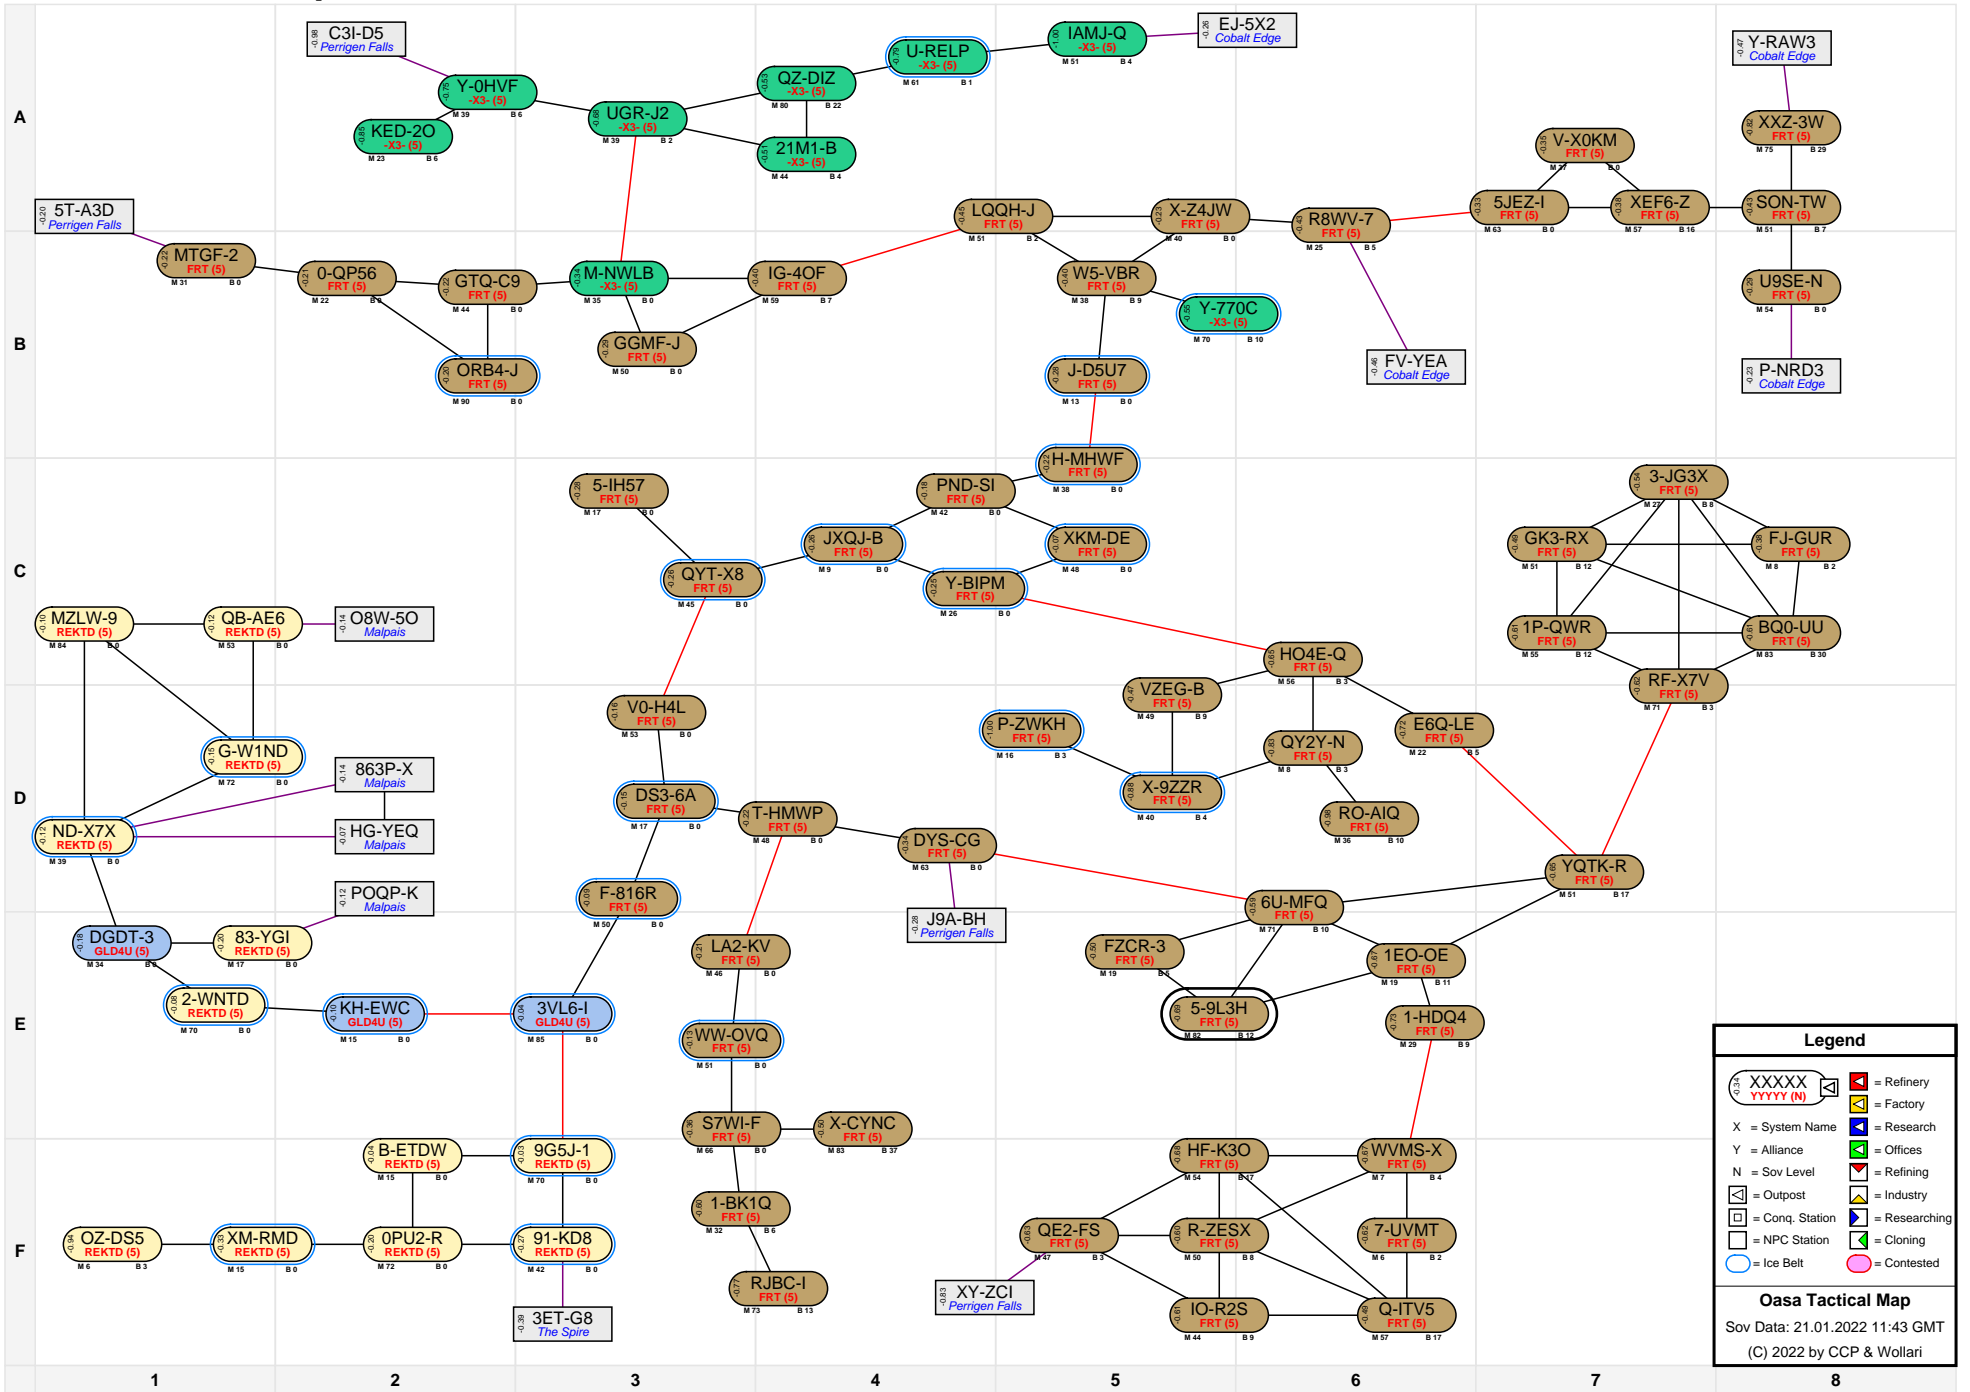

Oasa Tactical Map

Legend

- XXXXX YYYYY (N) = Station Name and Coordinates
- [Red Square] = Refinery
- [Blue Triangle] = Factory
- [Green Square] = Research
- [Green Triangle] = Offices
- [Red Triangle] = Refining
- [Blue Triangle] = Industry
- [Blue Square] = Conq. Station
- [Green Square] = Researching
- [Green Triangle] = Cloning
- [White Square] = NPC Station
- [Blue Circle] = Ice Belt
- [Pink Circle] = Contested

Oasa Tactical Map
 Sov Data: 21.01.2022 11:43 GMT
 (C) 2022 by CCP & Wollari