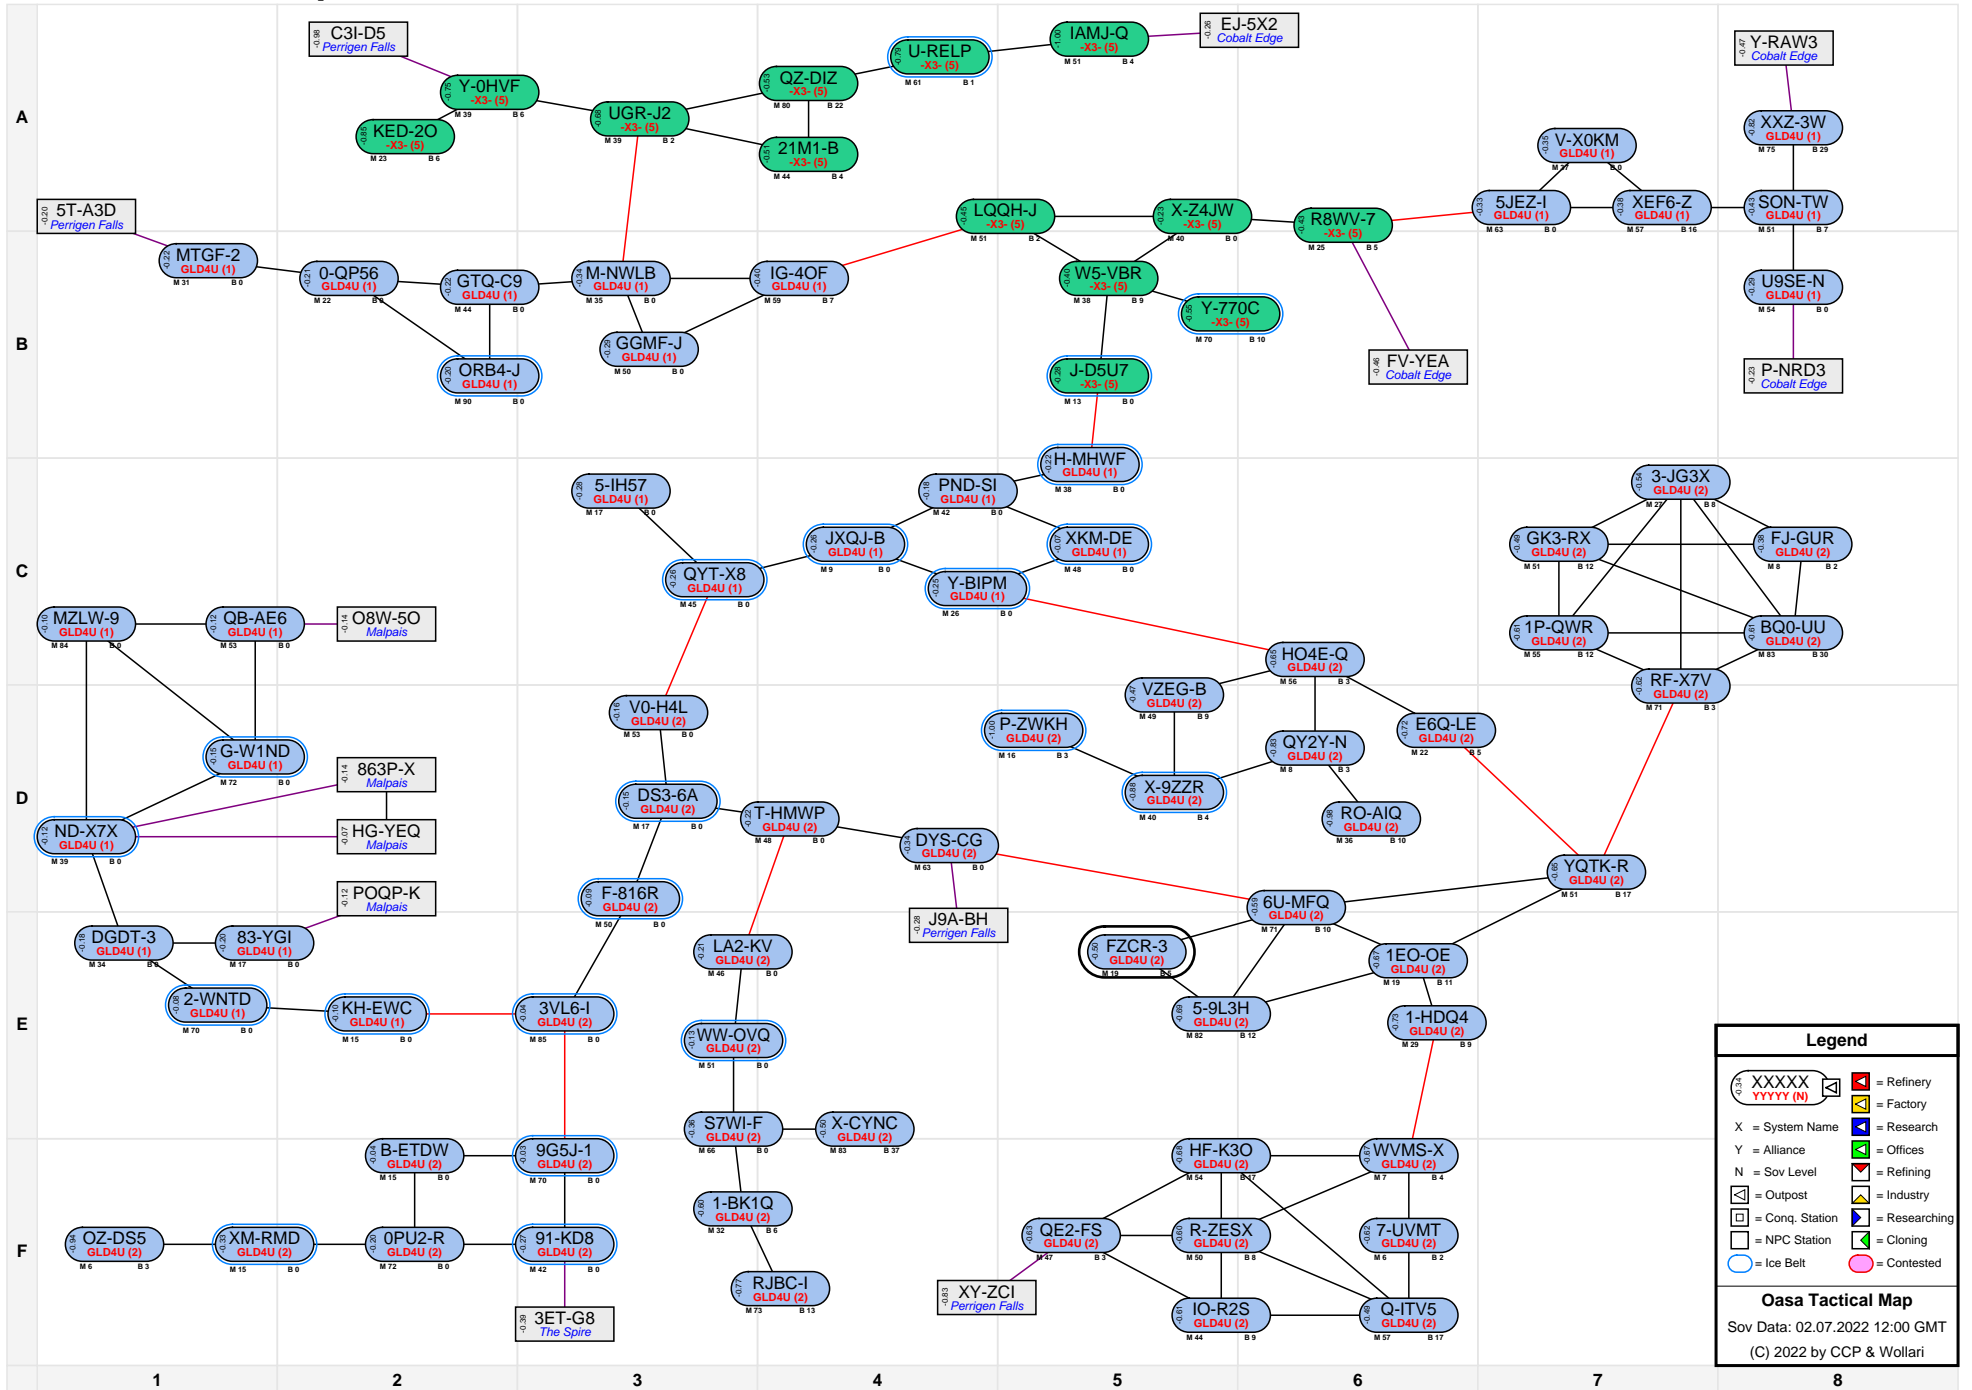

Oasa Tactical Map

Legend

- = Refinery
- = Factory
- = Research
- = Offices
- = NPC Station
- = Refining
- = Industry
- = Researching
- = Cloning
- = Contested
- = Ice Belt
- = Outpost
- = Conq. Station

Oasa Tactical Map
 Sov Data: 02.07.2022 12:00 GMT
 (C) 2022 by CCP & Wollari