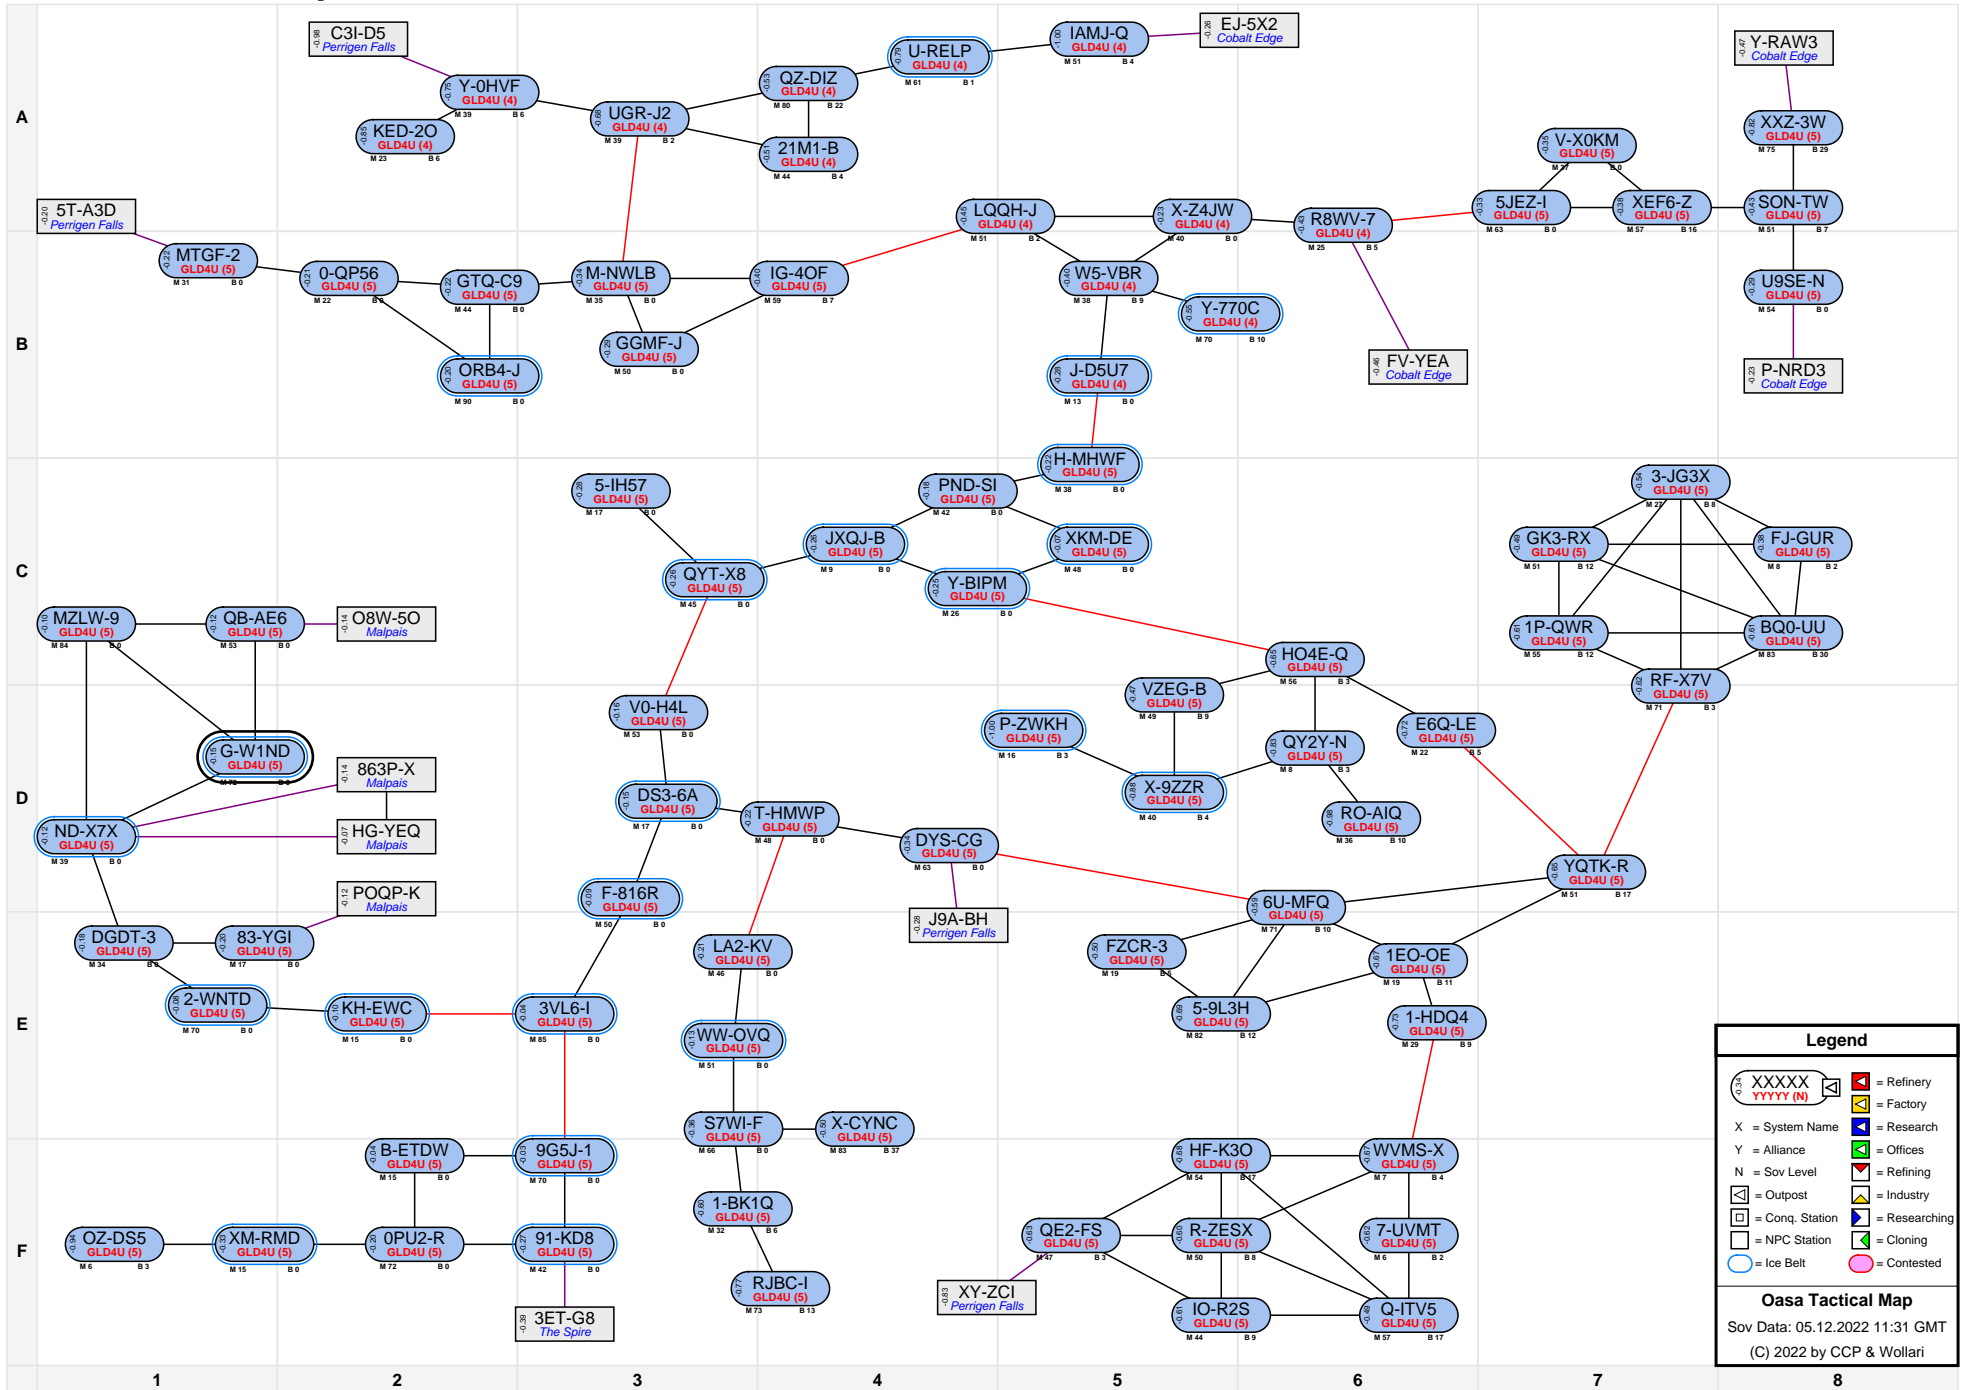

# Oasa Tactical Map

**Legend**

- XXXXX  
YYYYY (N)
- Red square = Refinery
- Blue square = Factory
- Green square = Research
- Yellow square = Offices
- Red square with N = Refining
- Blue square with O = Outpost
- Blue square with I = Industry
- Blue square with C = Conq. Station
- Blue square with R = Researching
- Blue square with N = NPC Station
- Blue circle = Ice Belt
- Pink circle = Contested

**Oasa Tactical Map**  
Sov Data: 05.12.2022 11:31 GMT  
(C) 2022 by CCP & Wollari