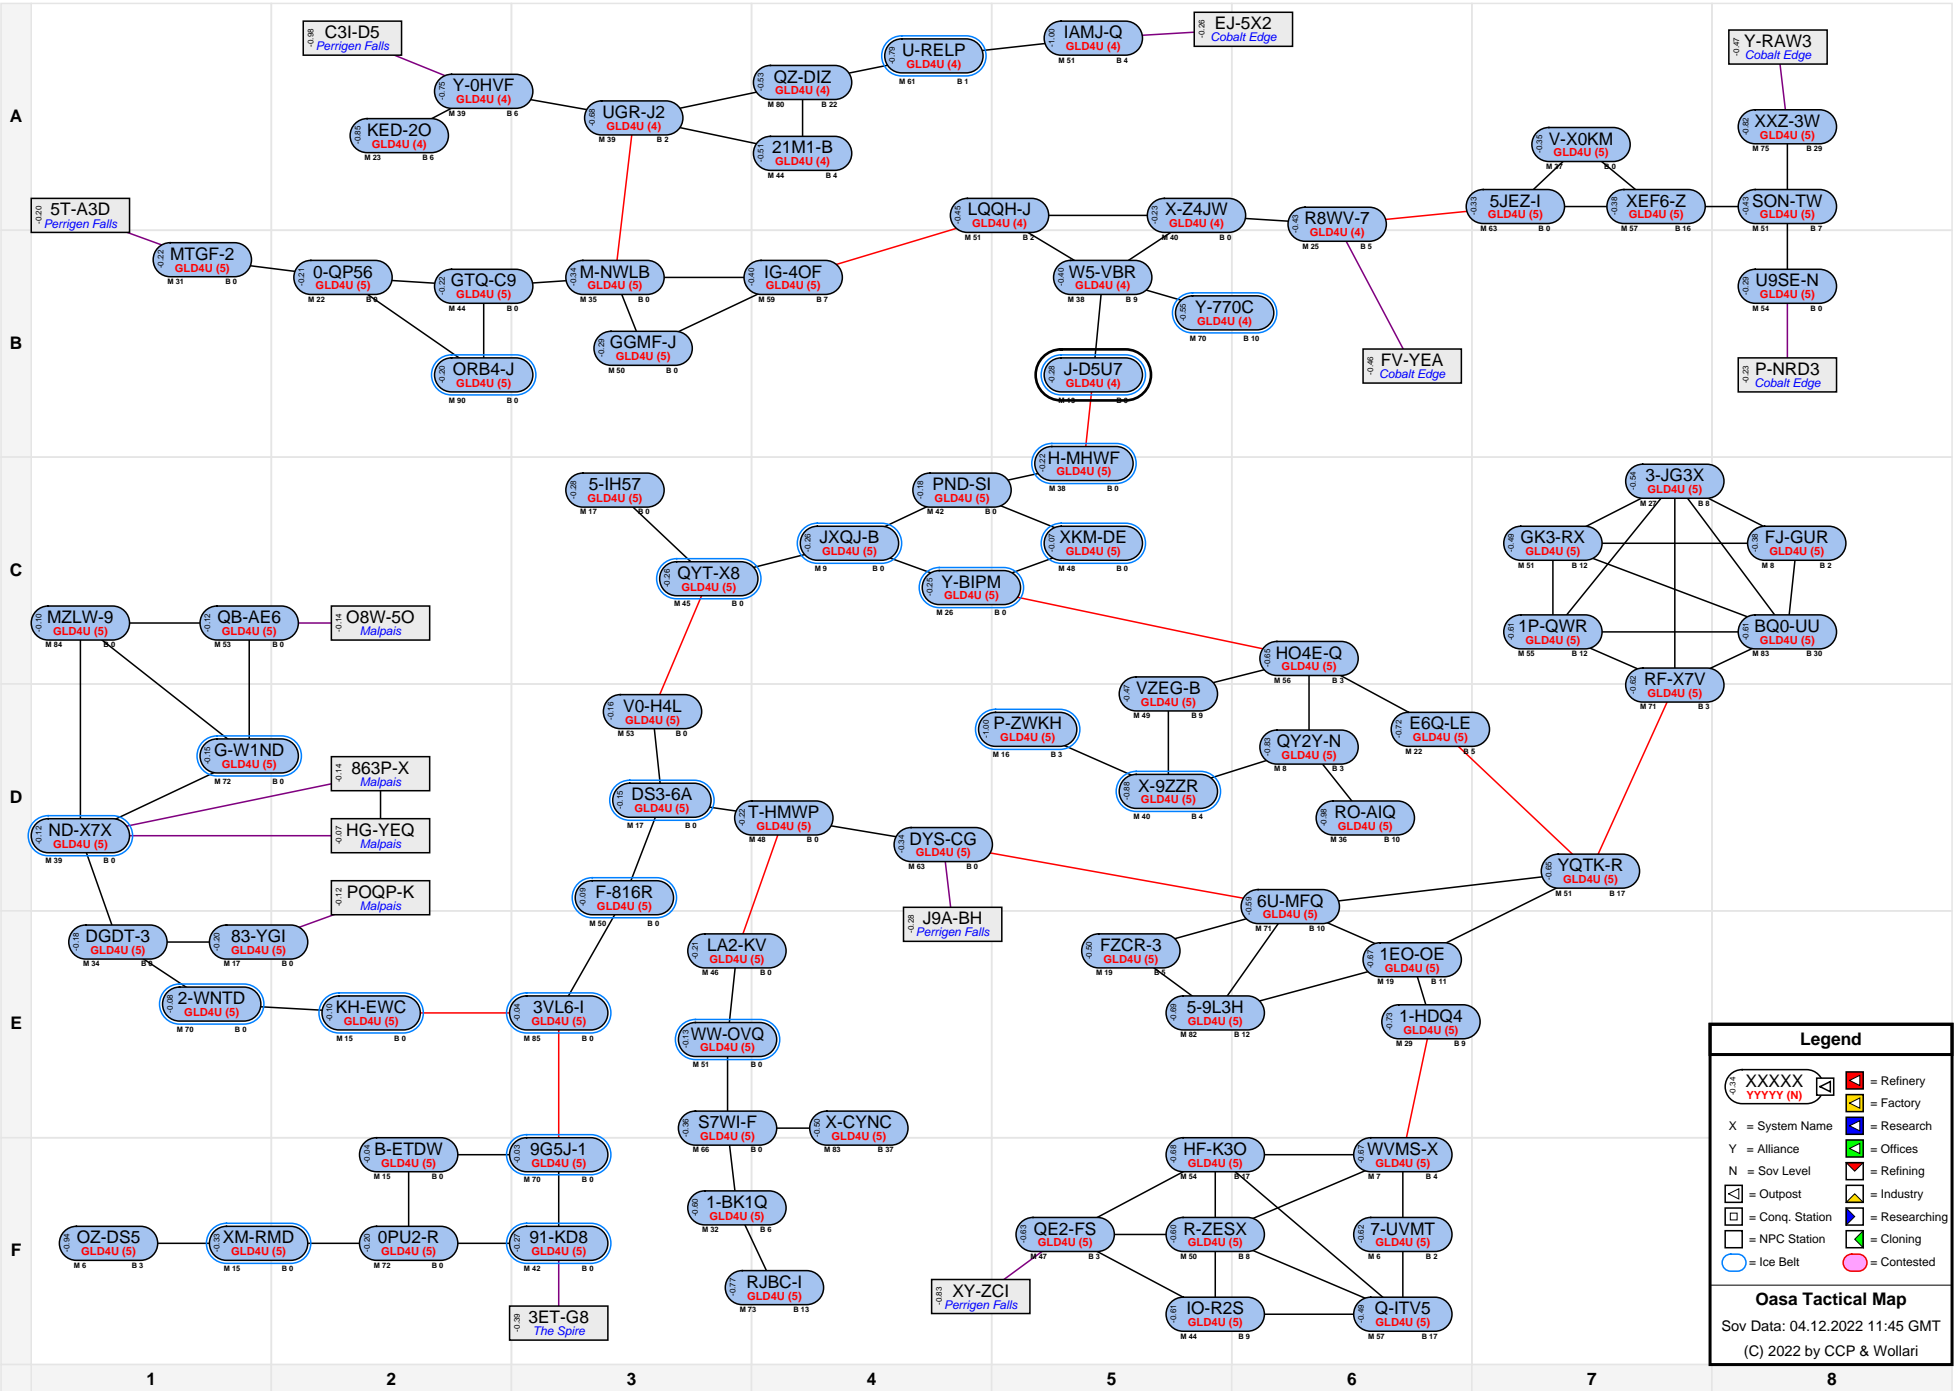

Oasa Tactical Map

Legend

- XXXXX
YYYY (N) = Refinery
- X = System Name
- Y = Alliance
- N = Sov Level
- [Square with border] = Outpost
- [Square with border] = Conq. Station
- [Square with border] = NPC Station
- [Circle with border] = Ice Belt
- [Square with border] = Factory
- [Square with border] = Research
- [Square with border] = Offices
- [Square with border] = Refining
- [Square with border] = Industry
- [Square with border] = Researching
- [Square with border] = Cloning
- [Square with border] = Contested

Oasa Tactical Map
Sov Data: 04.12.2022 11:45 GMT
(C) 2022 by CCP & Wollari