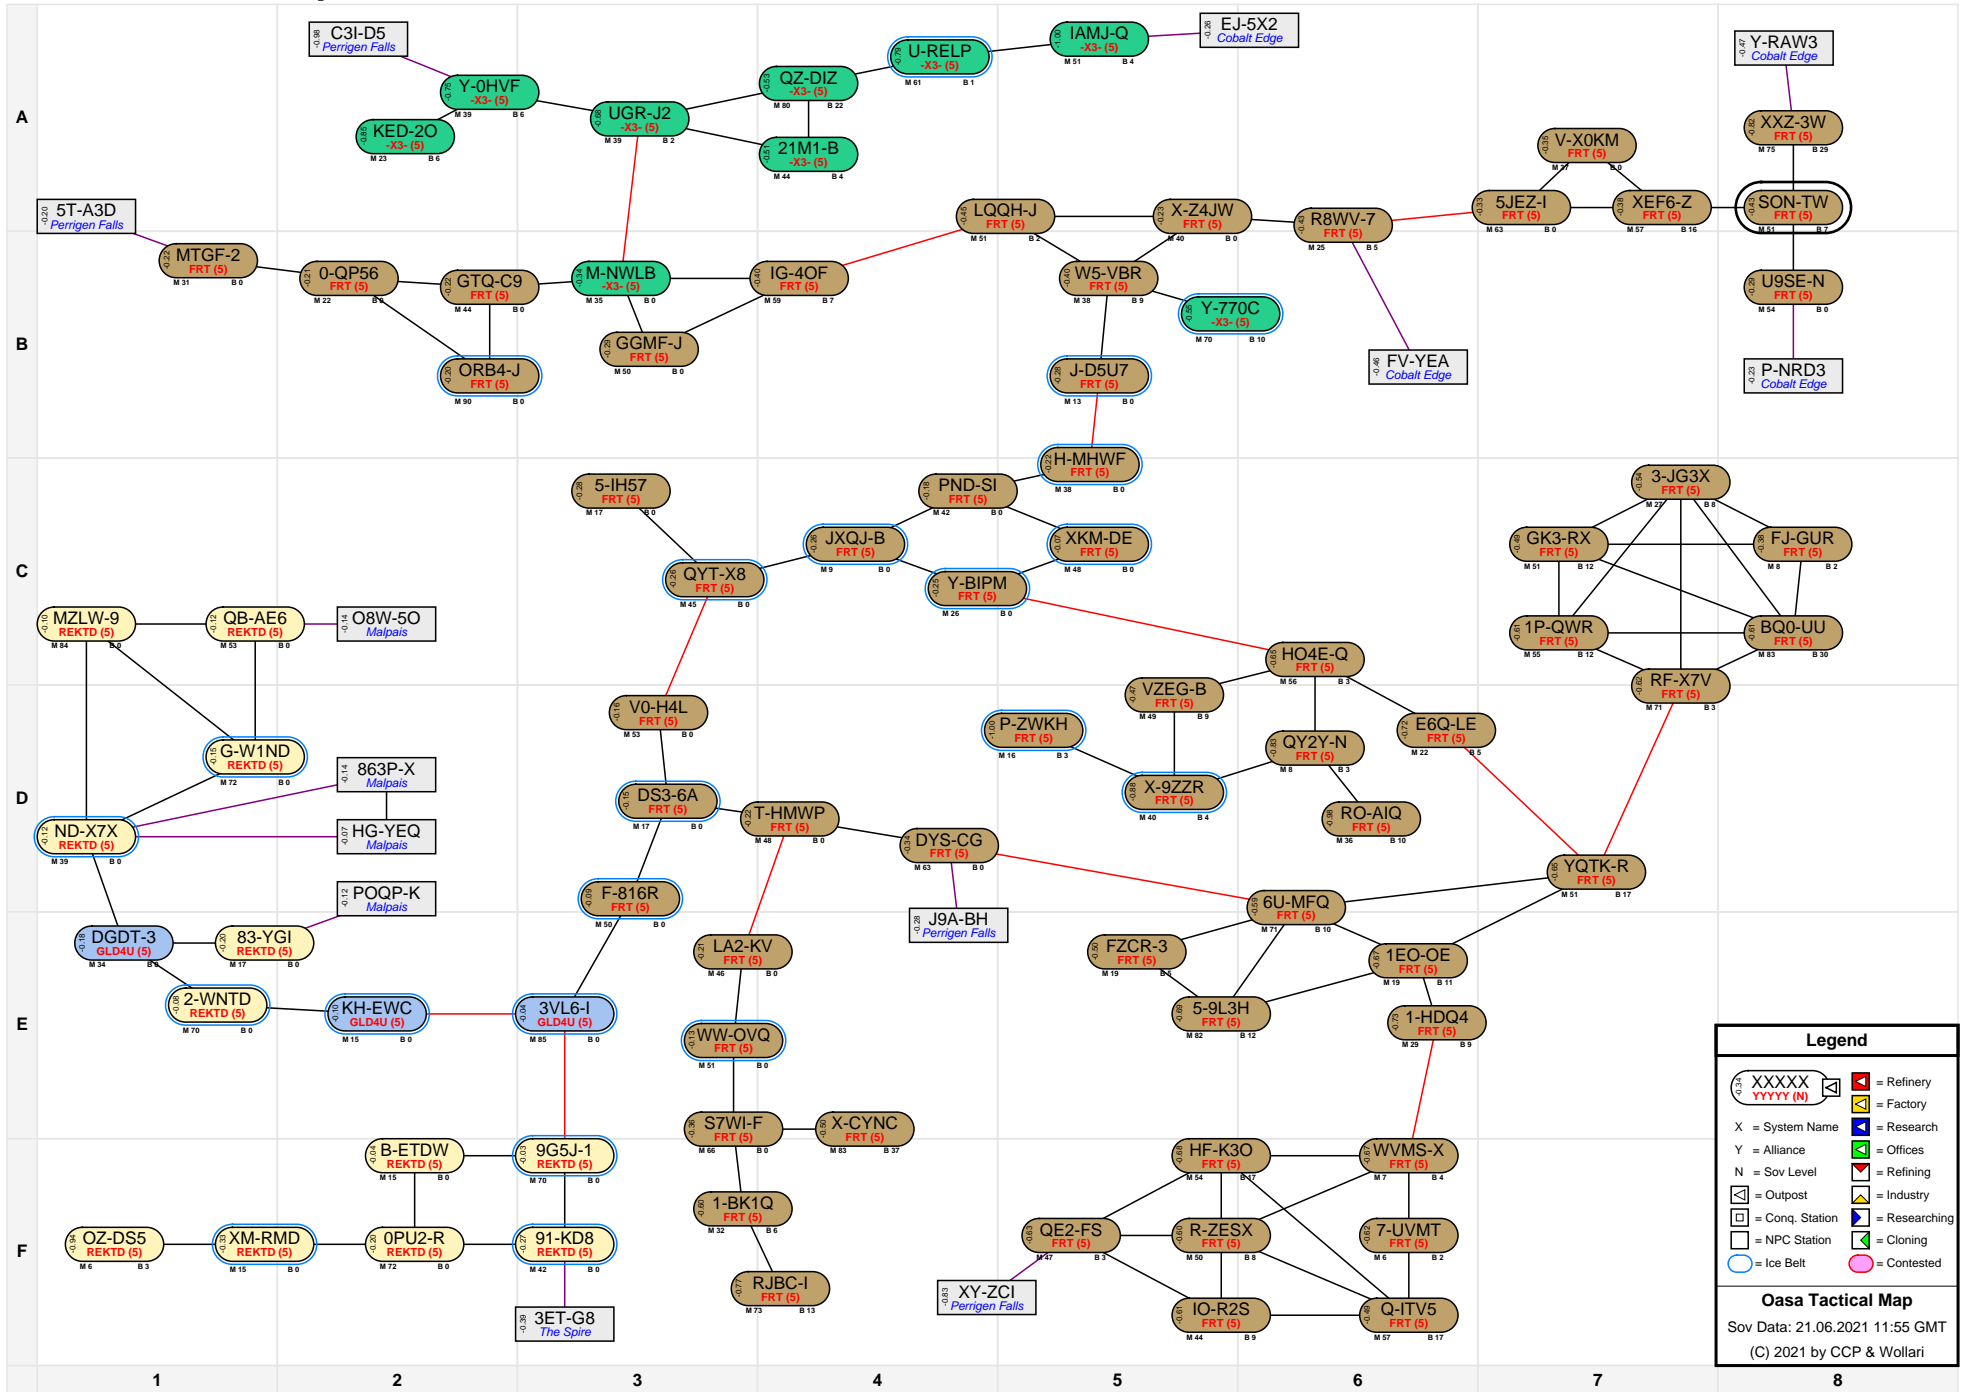

Oasa Tactical Map

Legend

- XXXXX YYYYY (N) = Station (Color: Refinery, Factory, Research, Offices, Refining, Industry, Conq. Station, Researching, NPC Station, Ice Belt, Contested)
- X = System Name
- Y = Alliance
- N = Sov Level
- [Icon] = Outpost
- [Icon] = Conq. Station
- [Icon] = Researching
- [Icon] = NPC Station
- [Icon] = Ice Belt
- [Icon] = Contested

Oasa Tactical Map
 Sov Data: 21.06.2021 11:55 GMT
 (C) 2021 by CCP & Wollari