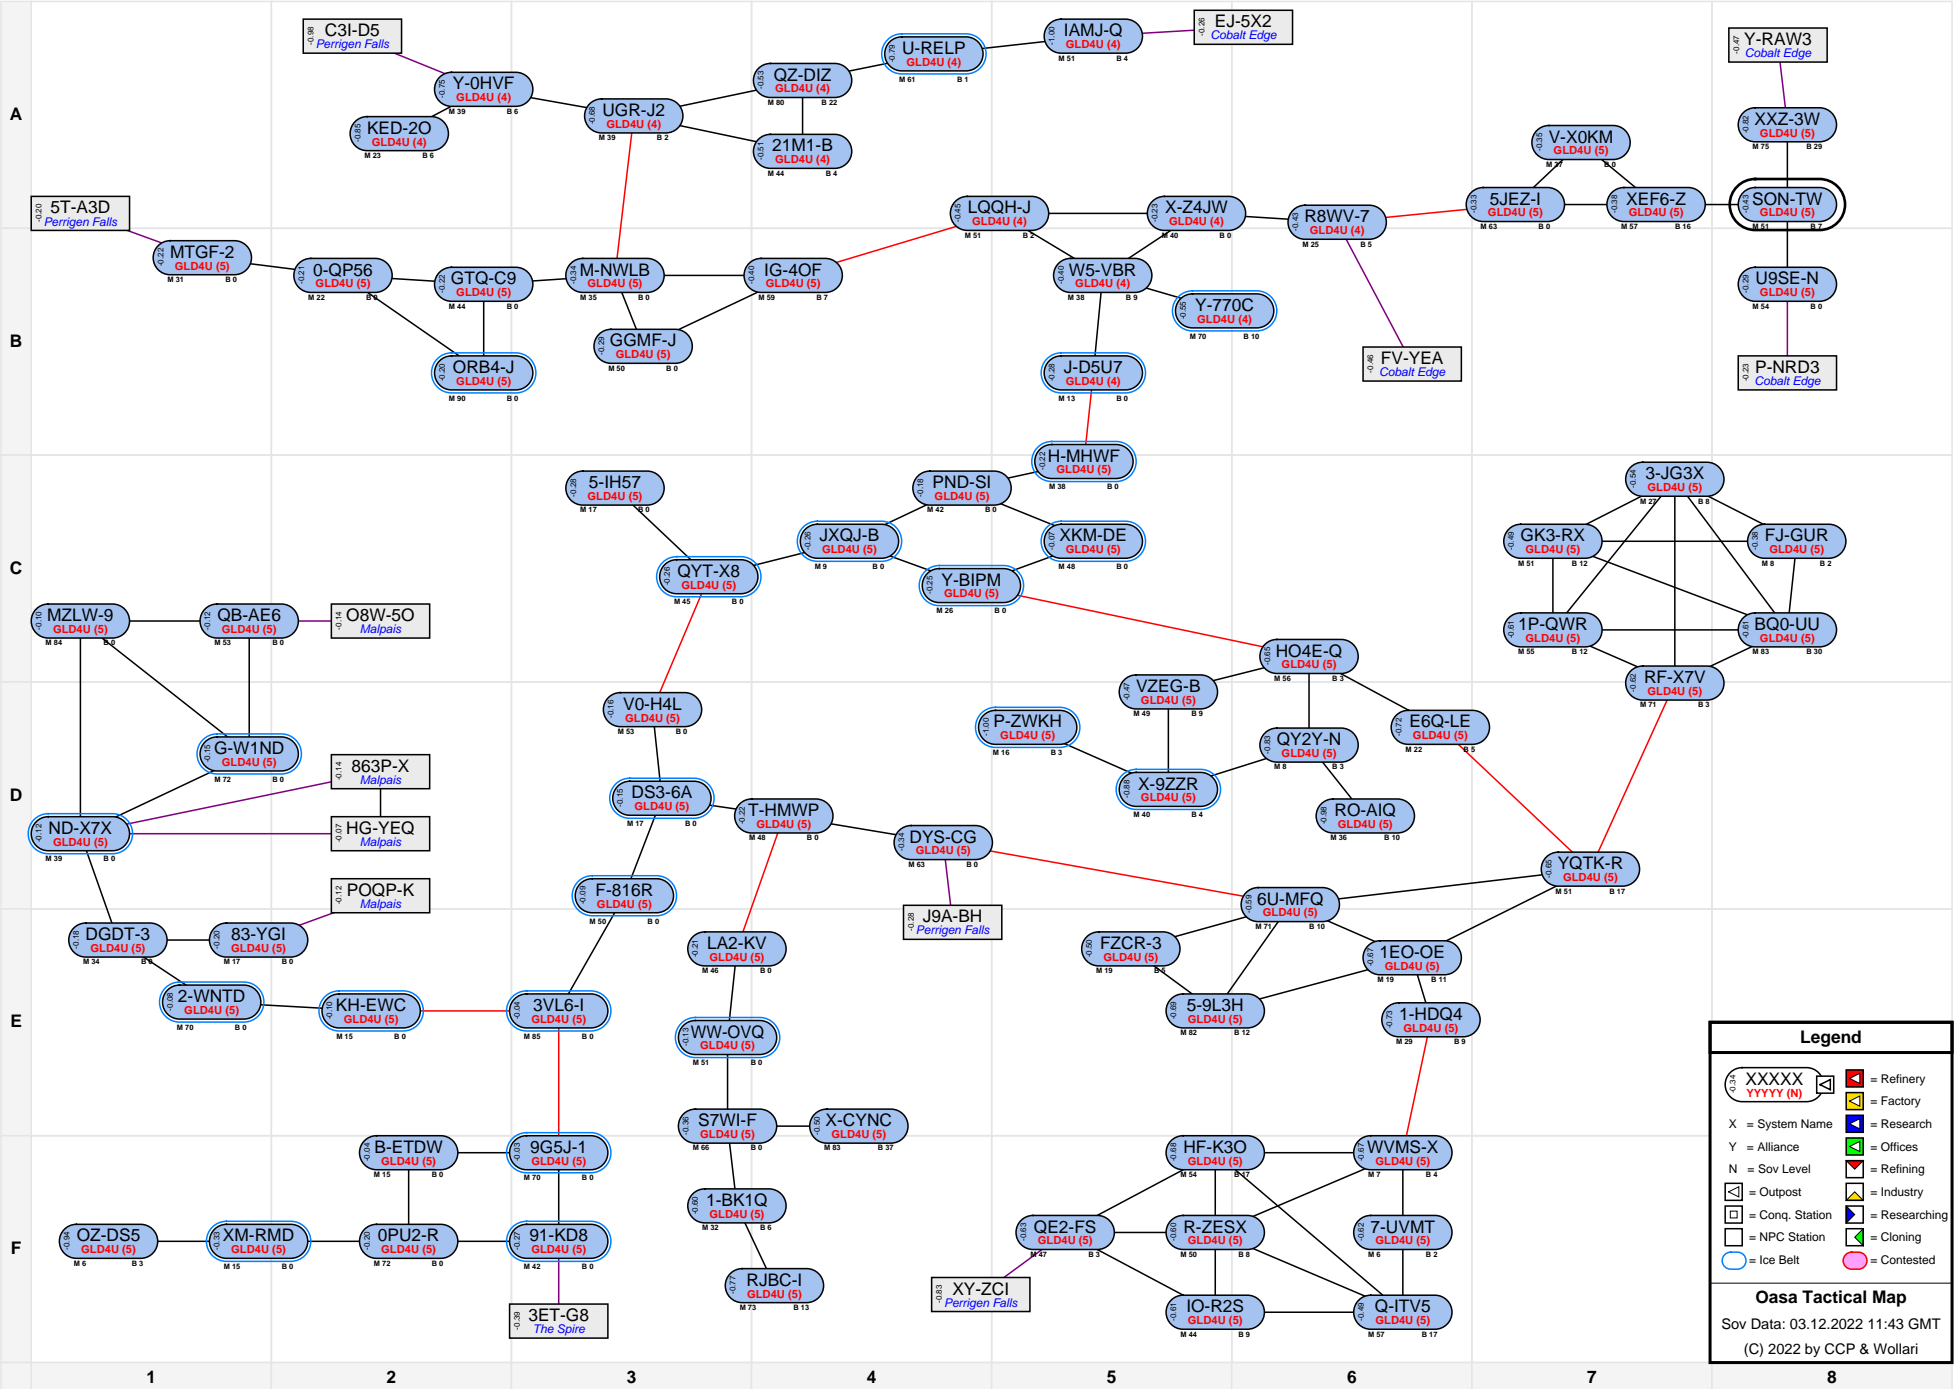

# Oasa Tactical Map

**Legend**

- XXXXX (with icons) = Refinery
- YYYYY (with icon) = Factory
- X = System Name
- Y = Alliance
- N = Sov Level
- [Icon] = Outpost
- [Icon] = Conq. Station
- [Icon] = NPC Station
- [Icon] = Research
- [Icon] = Industry
- [Icon] = Researching
- [Icon] = Cloning
- [Icon] = Ice Belt
- [Icon] = Contested

**Oasa Tactical Map**  
 Sov Data: 03.12.2022 11:43 GMT  
 (C) 2022 by CCP & Wollari