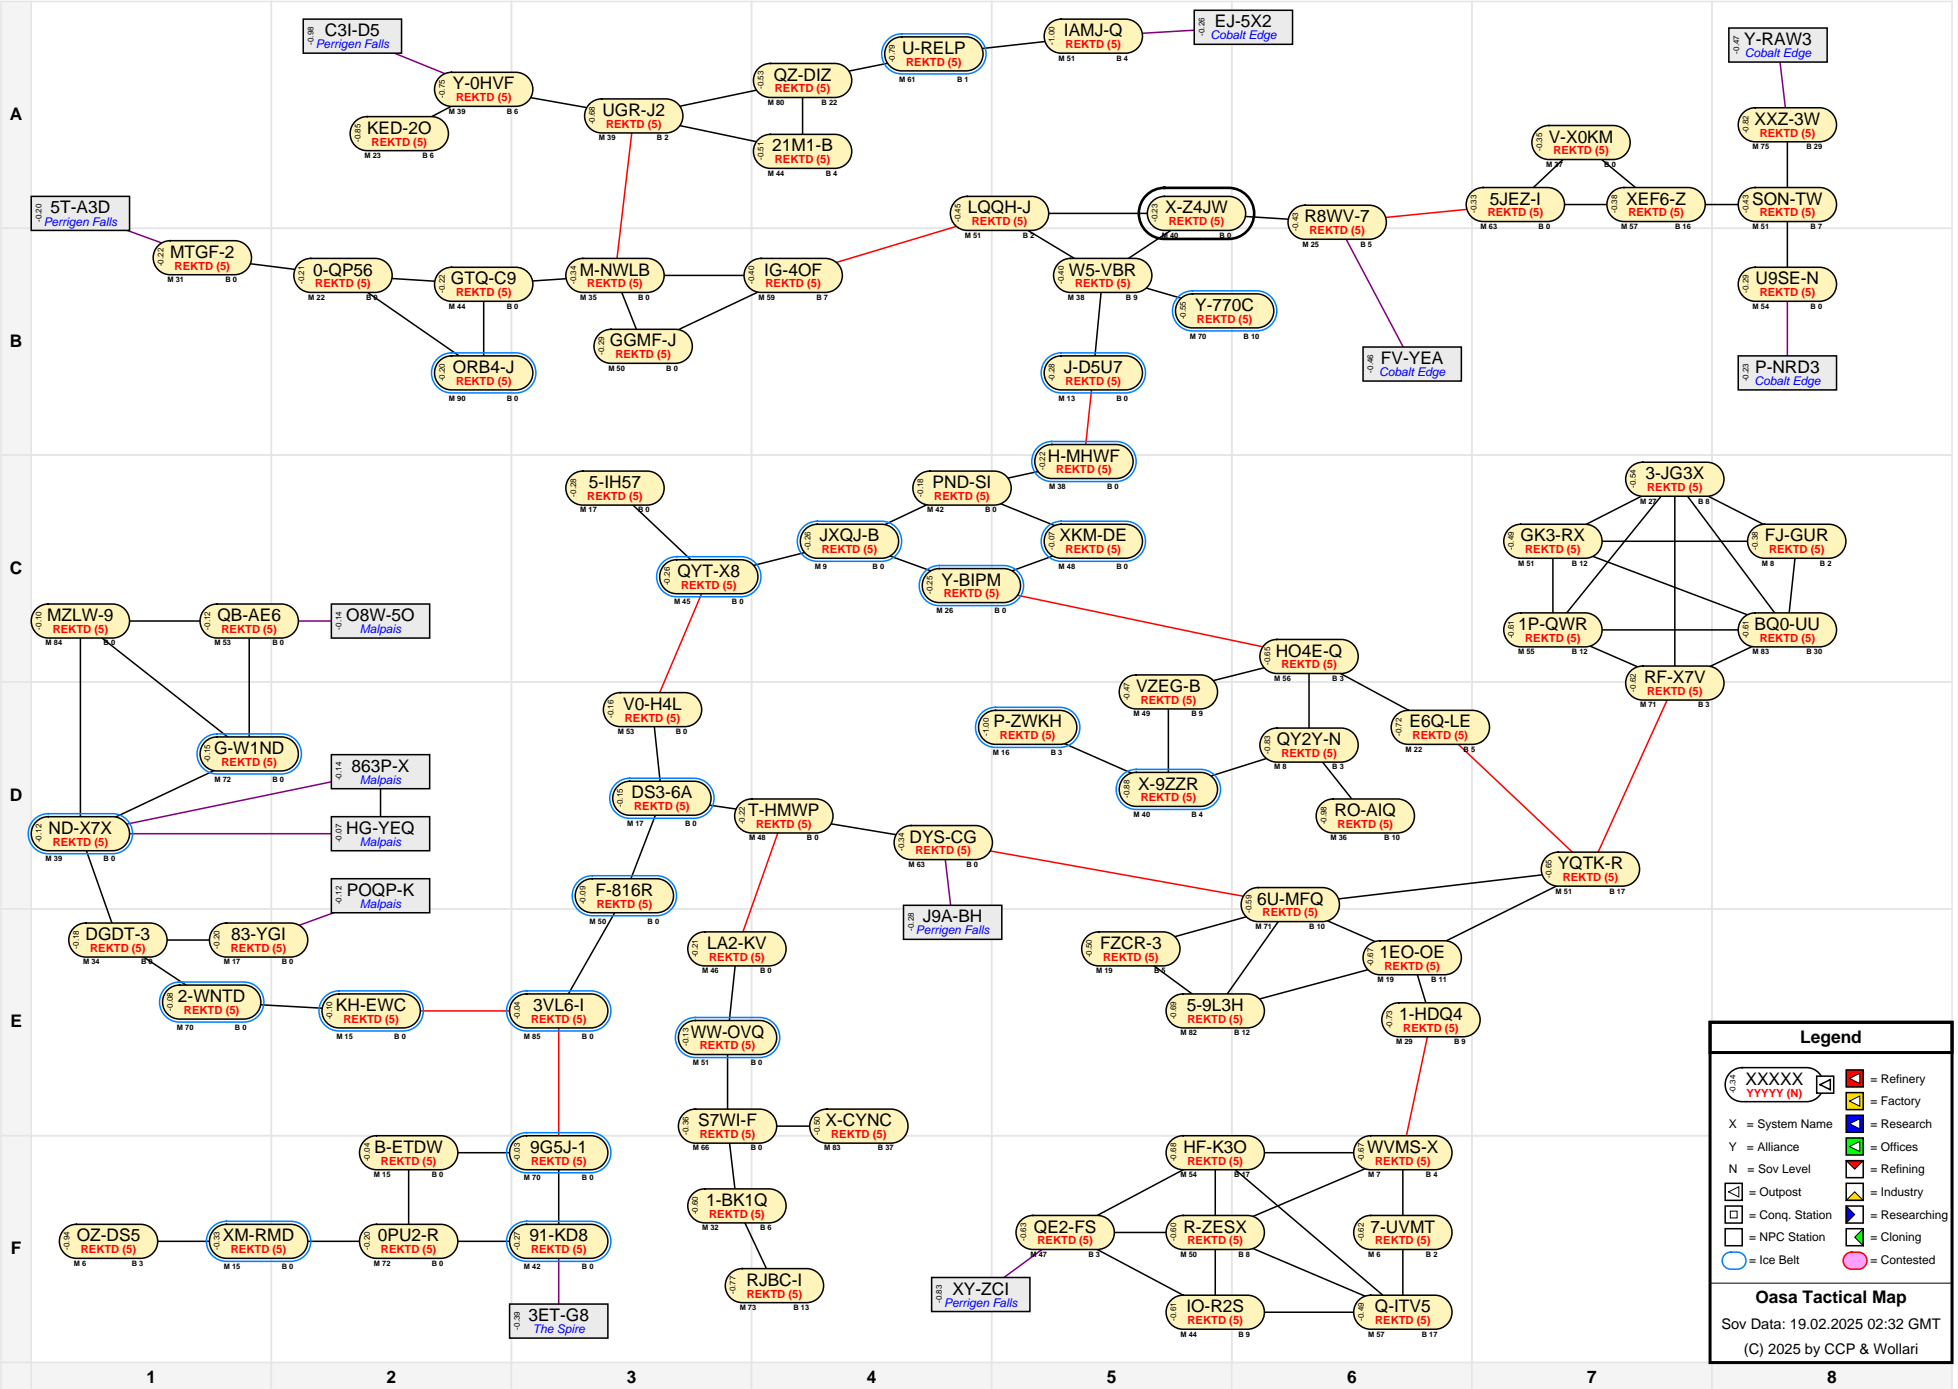

# Oasa Tactical Map

**Legend**

- XXXXX (Yellow box) = Refinery
- YYYYY (N) (Blue box) = Factory
- X = System Name
- Y = Alliance
- N = Sov Level
- [Square with border] = Outpost
- [Square with border] = Conq. Station
- [Square with border] = NPC Station
- [Circle with border] = Ice Belt
- [Pink circle] = Contested
- [Red square] = Research
- [Green square] = Offices
- [Red square] = Refining
- [Blue square] = Industry
- [Yellow square] = Researching
- [Green square] = Cloning

**Oasa Tactical Map**  
 Sov Data: 19.02.2025 02:32 GMT  
 (C) 2025 by CCP & Wollari