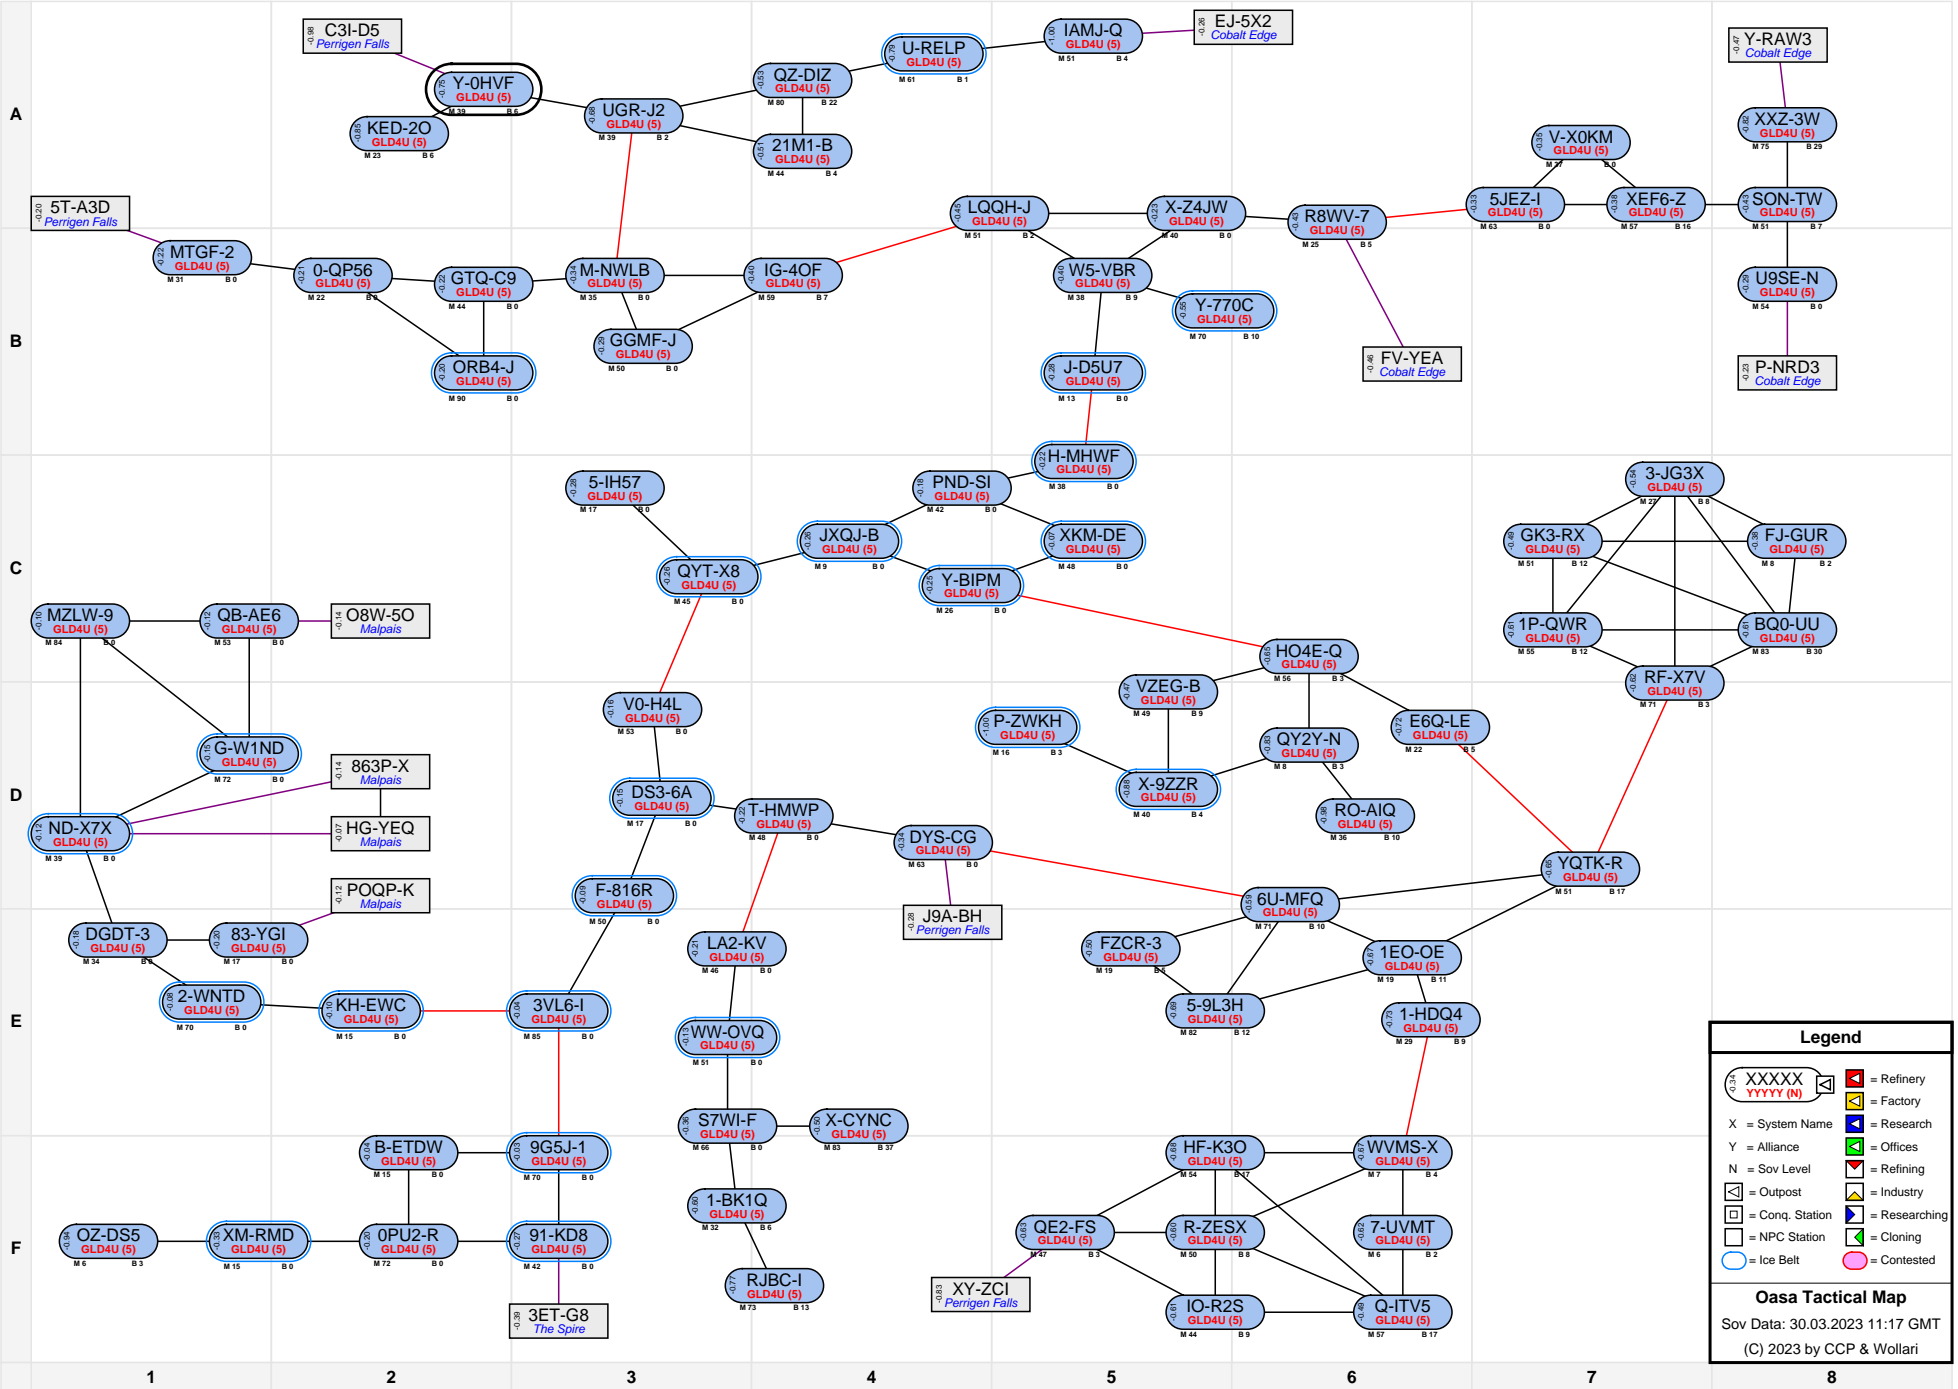

Oasa Tactical Map

Legend

- XXXXX
YYYY (N) = Refinery
- X = System Name
- Y = Alliance
- N = Sov Level
- [Symbol] = Outpost
- [Symbol] = Conq. Station
- [Symbol] = NPC Station
- [Symbol] = Ice Belt
- [Symbol] = Contested
- [Symbol] = Factory
- [Symbol] = Research
- [Symbol] = Offices
- [Symbol] = Refining
- [Symbol] = Industry
- [Symbol] = Researching
- [Symbol] = Cloning

Oasa Tactical Map
Sov Data: 30.03.2023 11:17 GMT
(C) 2023 by CCP & Wollari