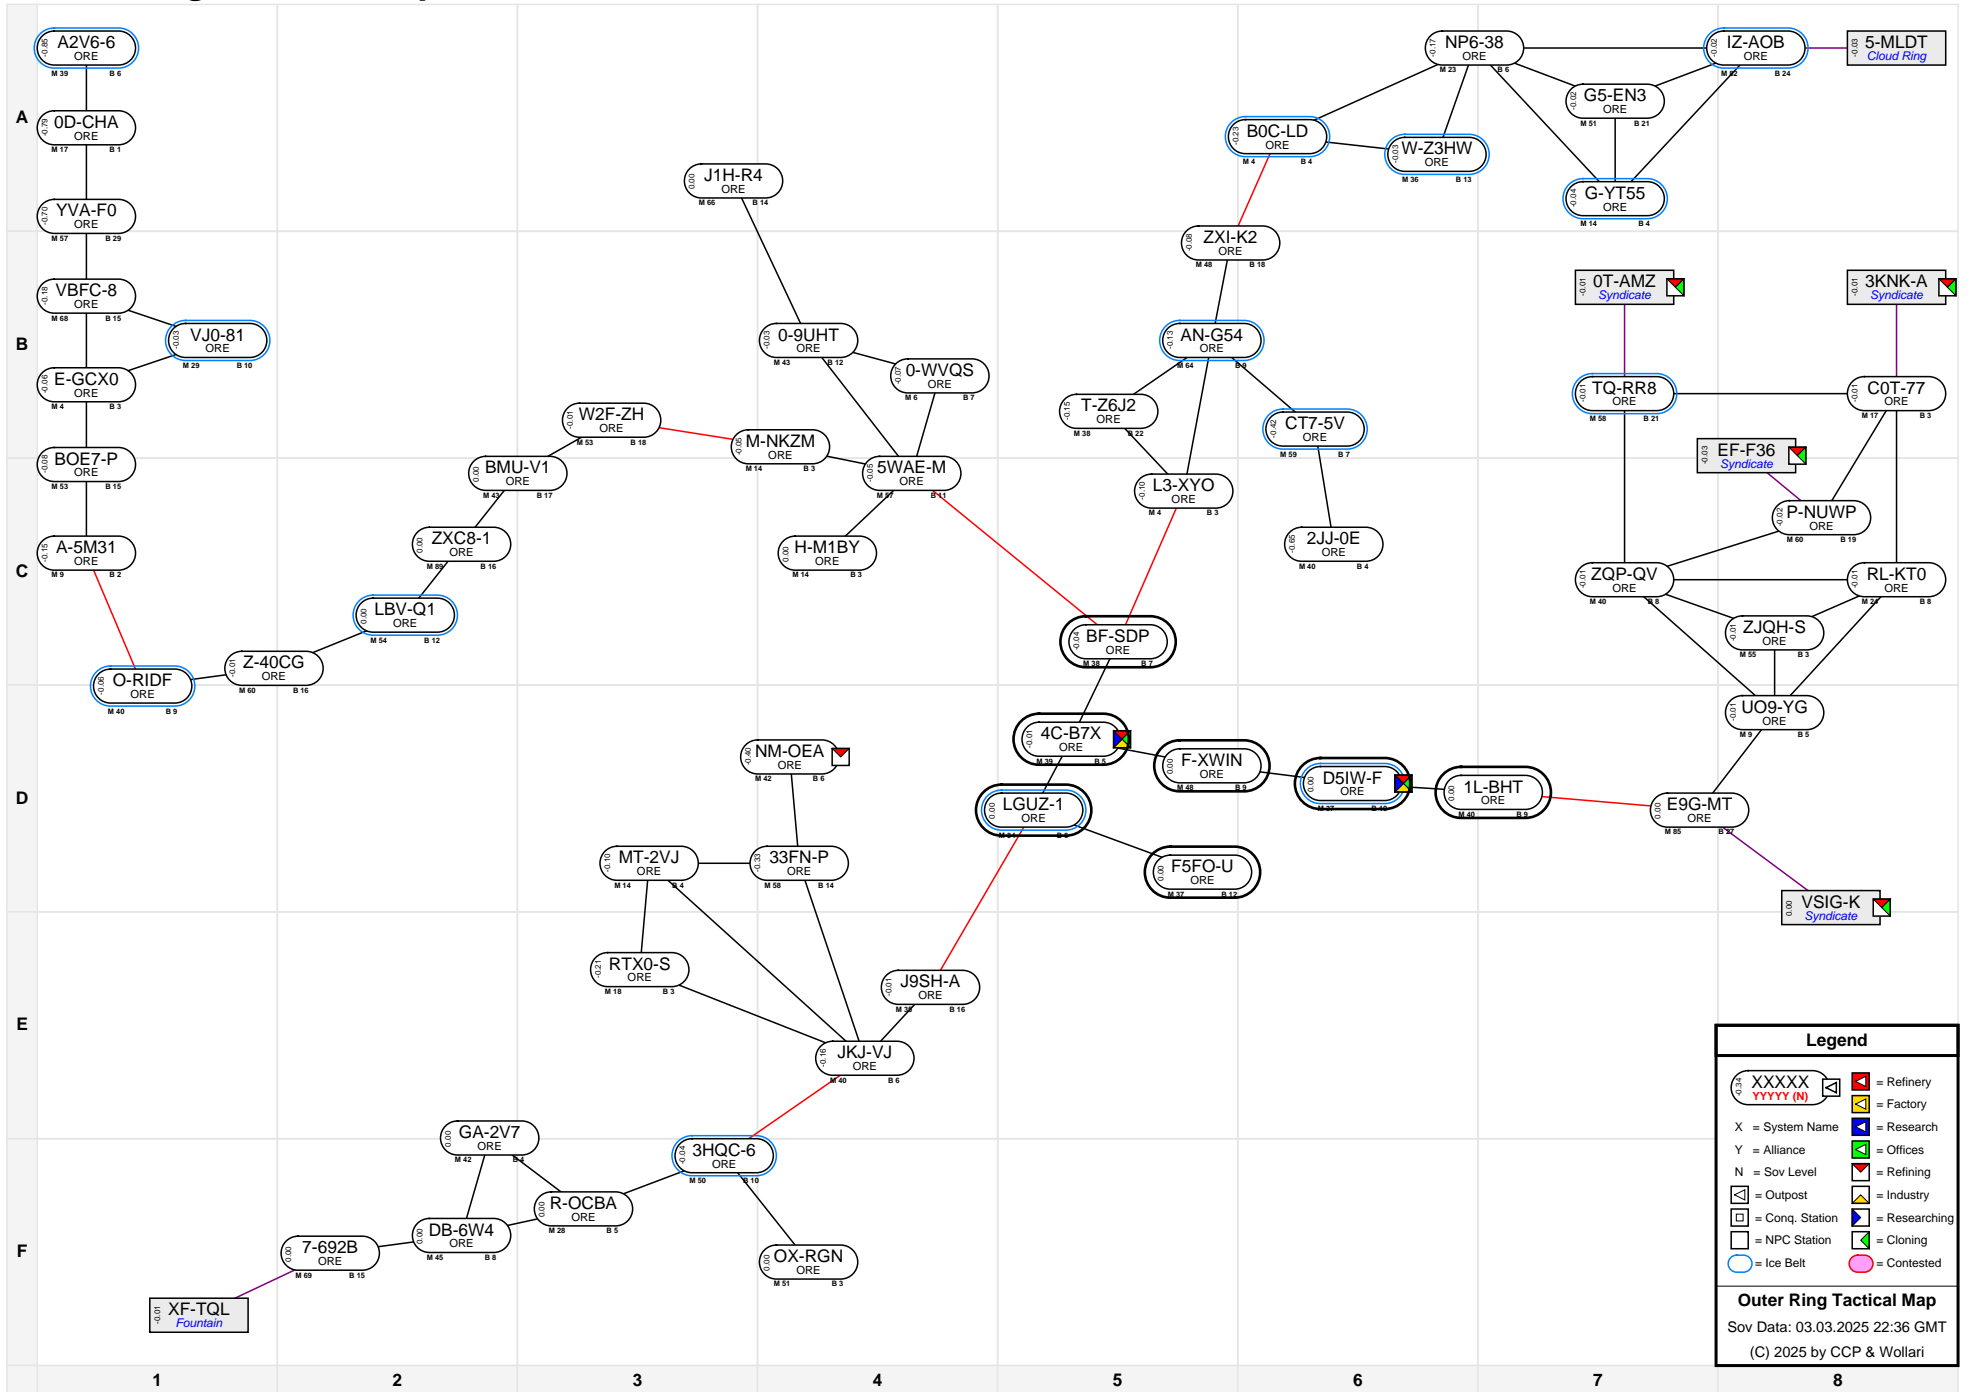

# Outer Ring Tactical Map

**Legend**

- XXXXX (Refinery icon) = Refinery
- YYYY (N) (Factory icon) = Factory
- X (Research icon) = Research
- Y (Offices icon) = Offices
- N (Refining icon) = Refining
- (Industry icon) = Industry
- (Conq. Station icon) = Conq. Station
- (Researching icon) = Researching
- (NPC Station icon) = NPC Station
- (Ice Belt icon) = Ice Belt
- (Contested icon) = Contested

**Outer Ring Tactical Map**  
 Sov Data: 03.03.2025 22:36 GMT  
 (C) 2025 by CCP & Wollari