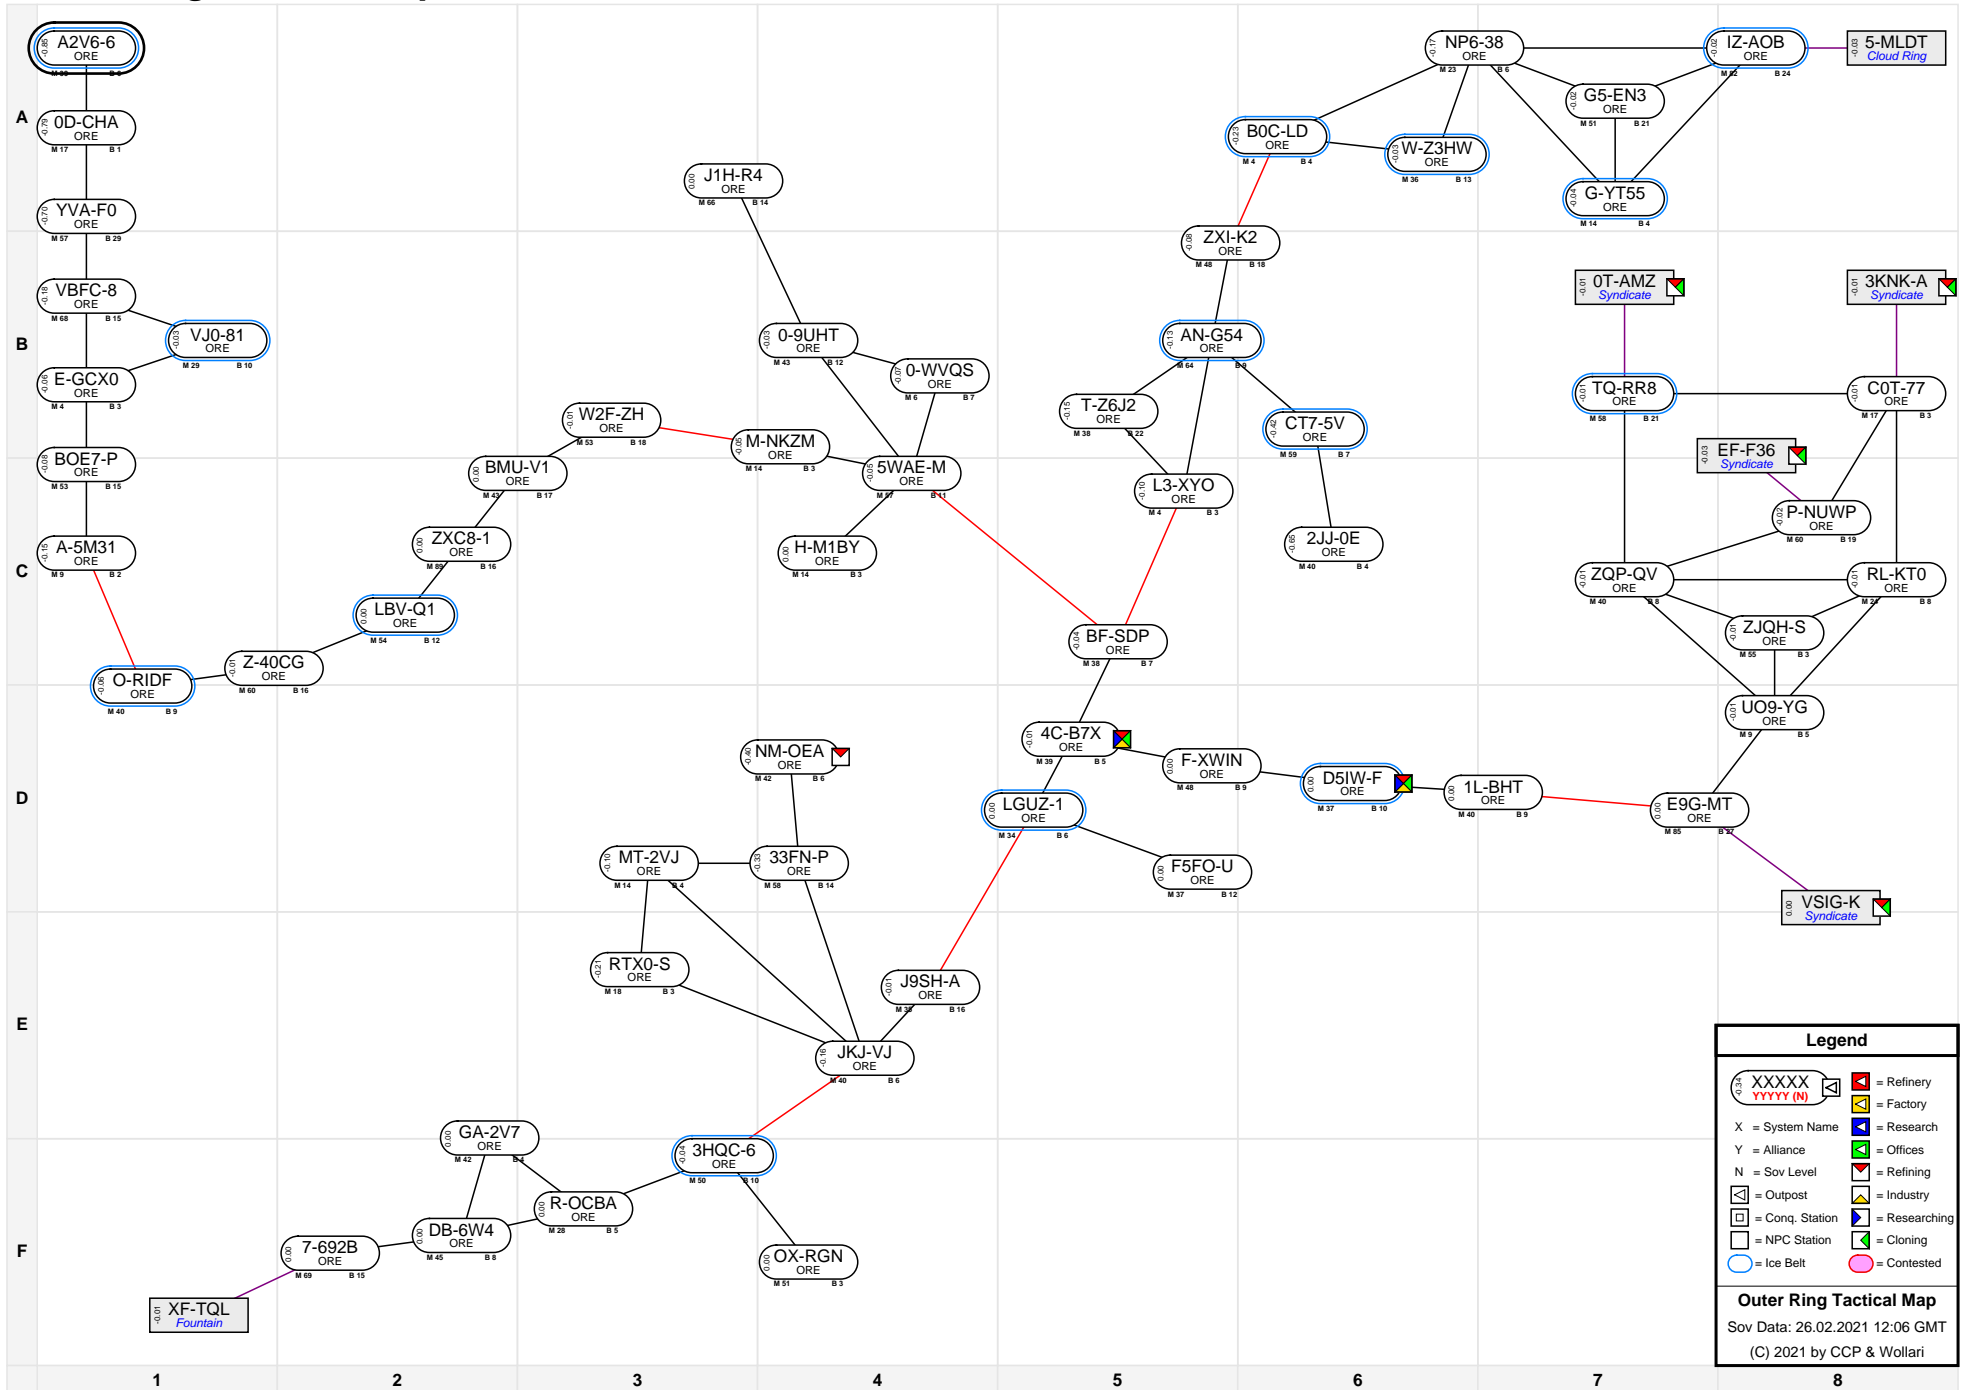

# Outer Ring Tactical Map

Legend	
	XXXXX YYYY (N)
	Refinery
	Factory
	Research
	Offices
	Refining
	Outpost
	Industry
	Conq. Station
	Researching
	NPC Station
	Ice Belt
	Contested

**Outer Ring Tactical Map**  
 Sov Data: 26.02.2021 12:06 GMT  
 (C) 2021 by CCP & Wollari