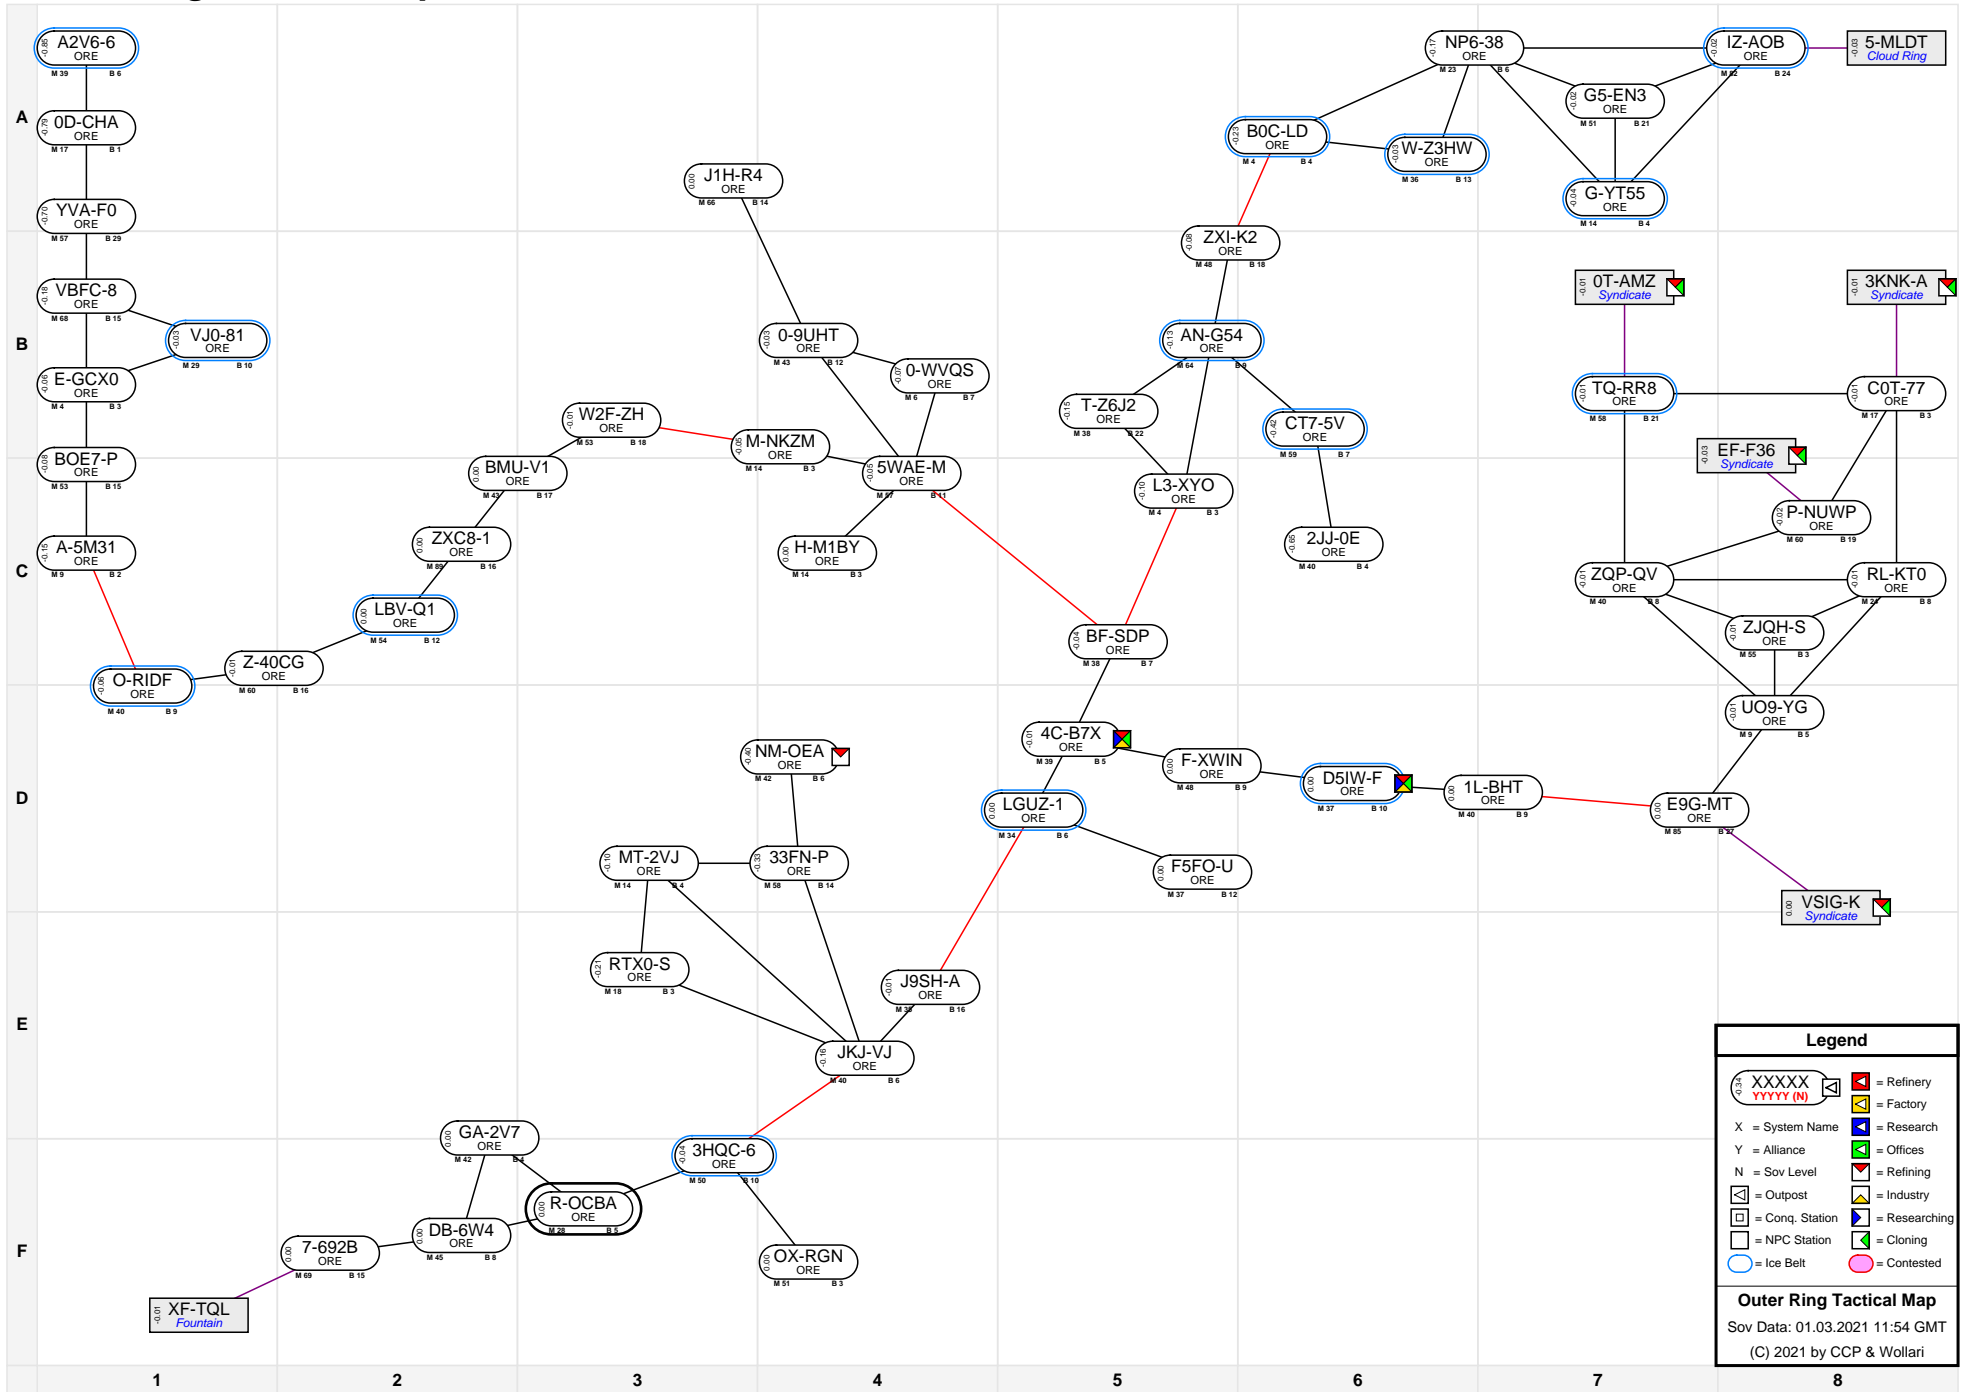

# Outer Ring Tactical Map

Legend	
	= Refinery
	= Factory
X	= Research
Y	= Offices
N	= Refining
	= Industry
	= Researching
	= Cloning
	= Contested

**Outer Ring Tactical Map**  
 Sov Data: 01.03.2021 11:54 GMT  
 (C) 2021 by CCP & Wollari