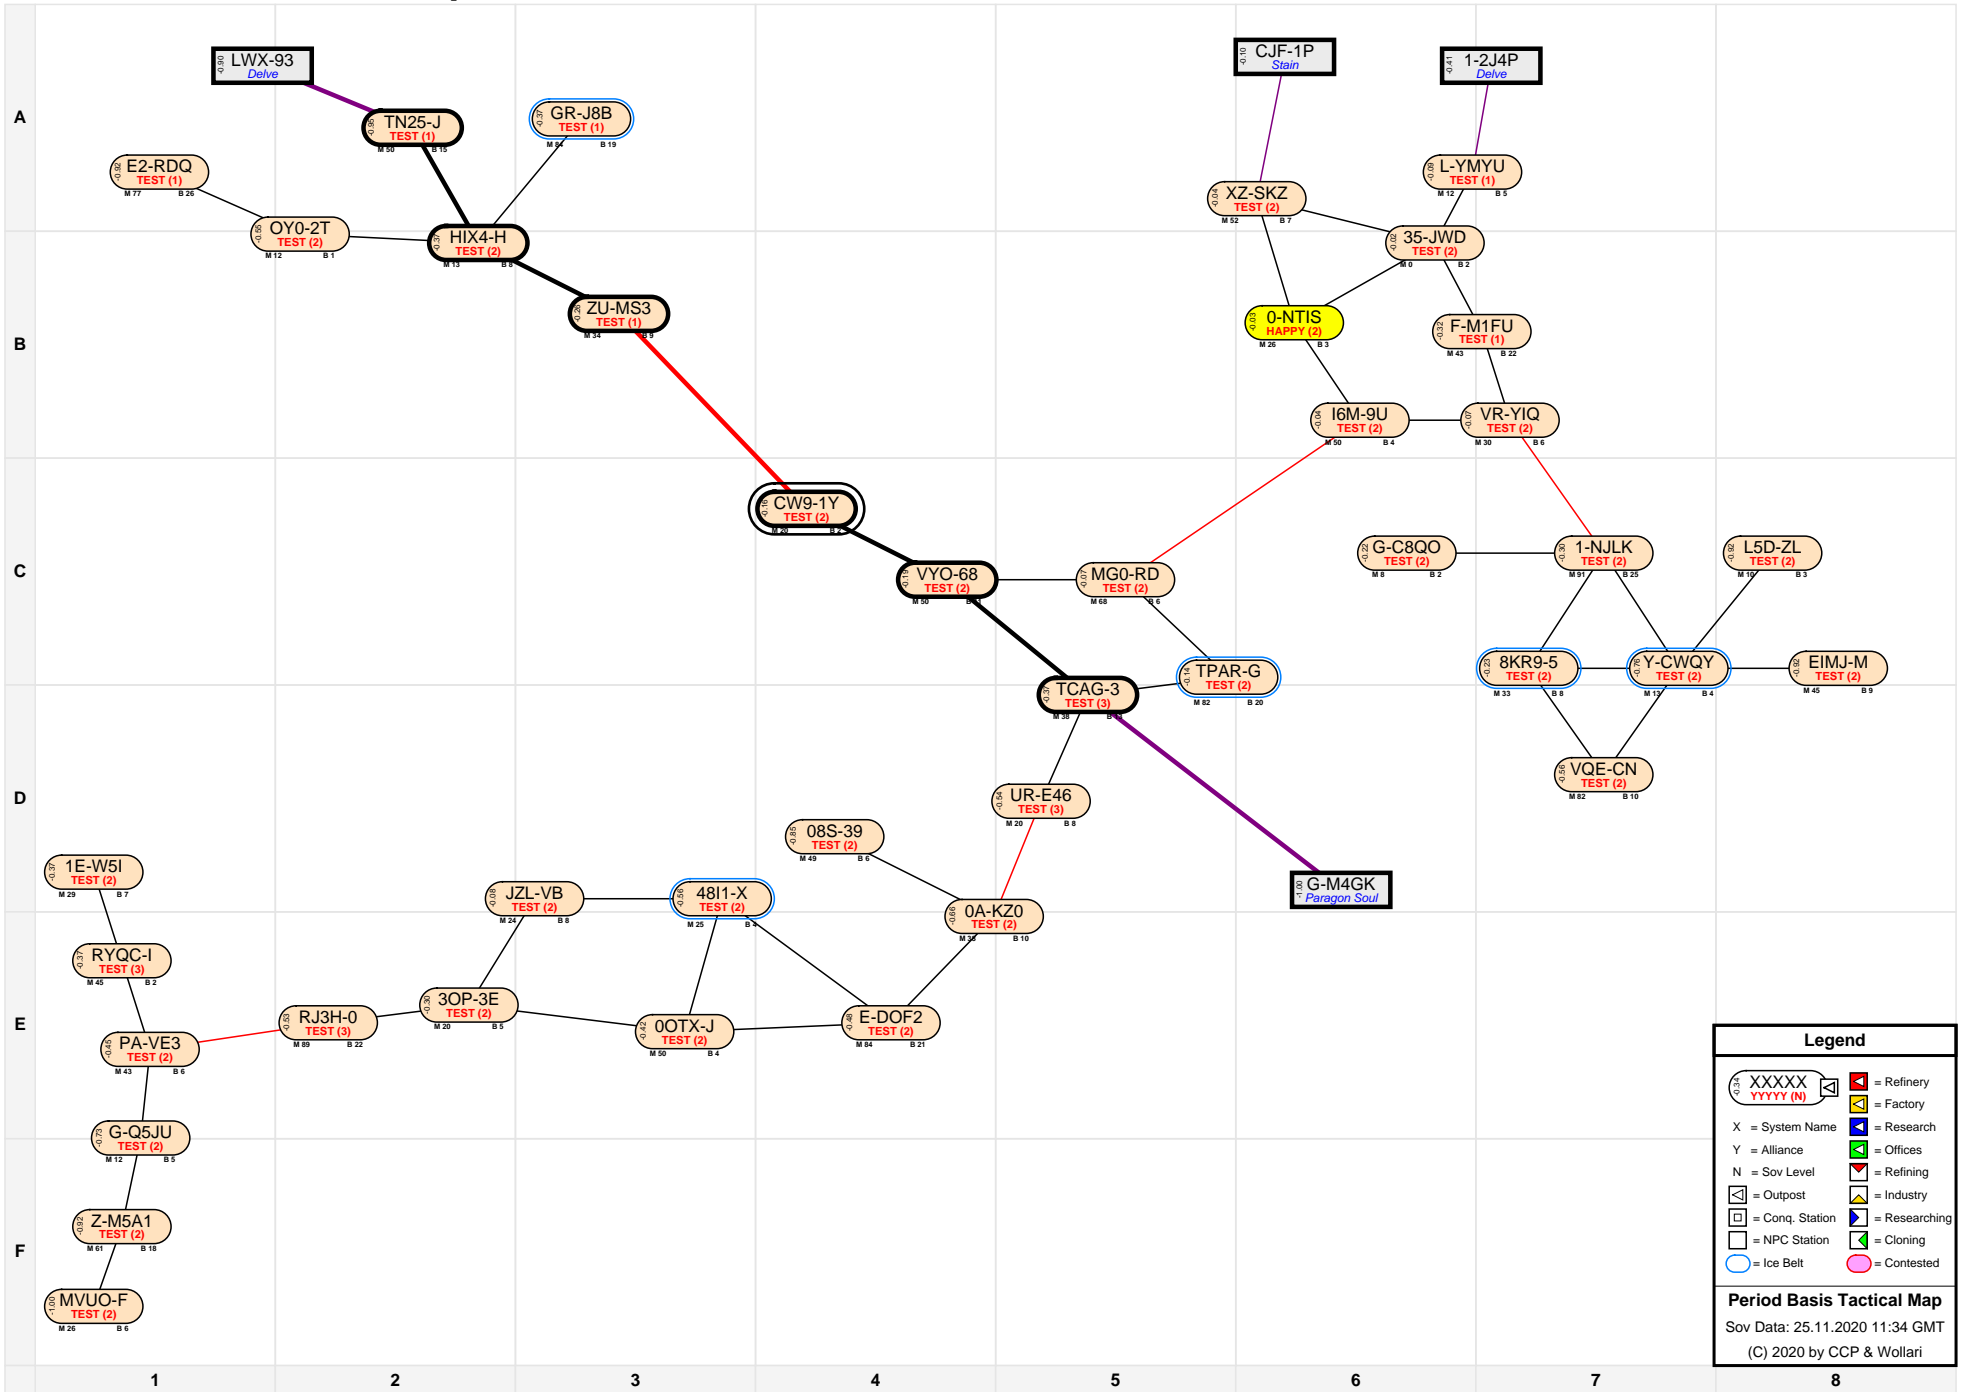

Period Basis Tactical Map

Legend

- XXXXX
YYYY (N) = Refinery
- X = System Name
- Y = Alliance
- N = Sov Level
- Outpost
- Conq. Station
- NPC Station
- Ice Belt
- Contested
- Factory
- Research
- Offices
- Refining
- Industry
- Researching
- Cloning

Period Basis Tactical Map
 Sov Data: 25.11.2020 11:34 GMT
 (C) 2020 by CCP & Wollari