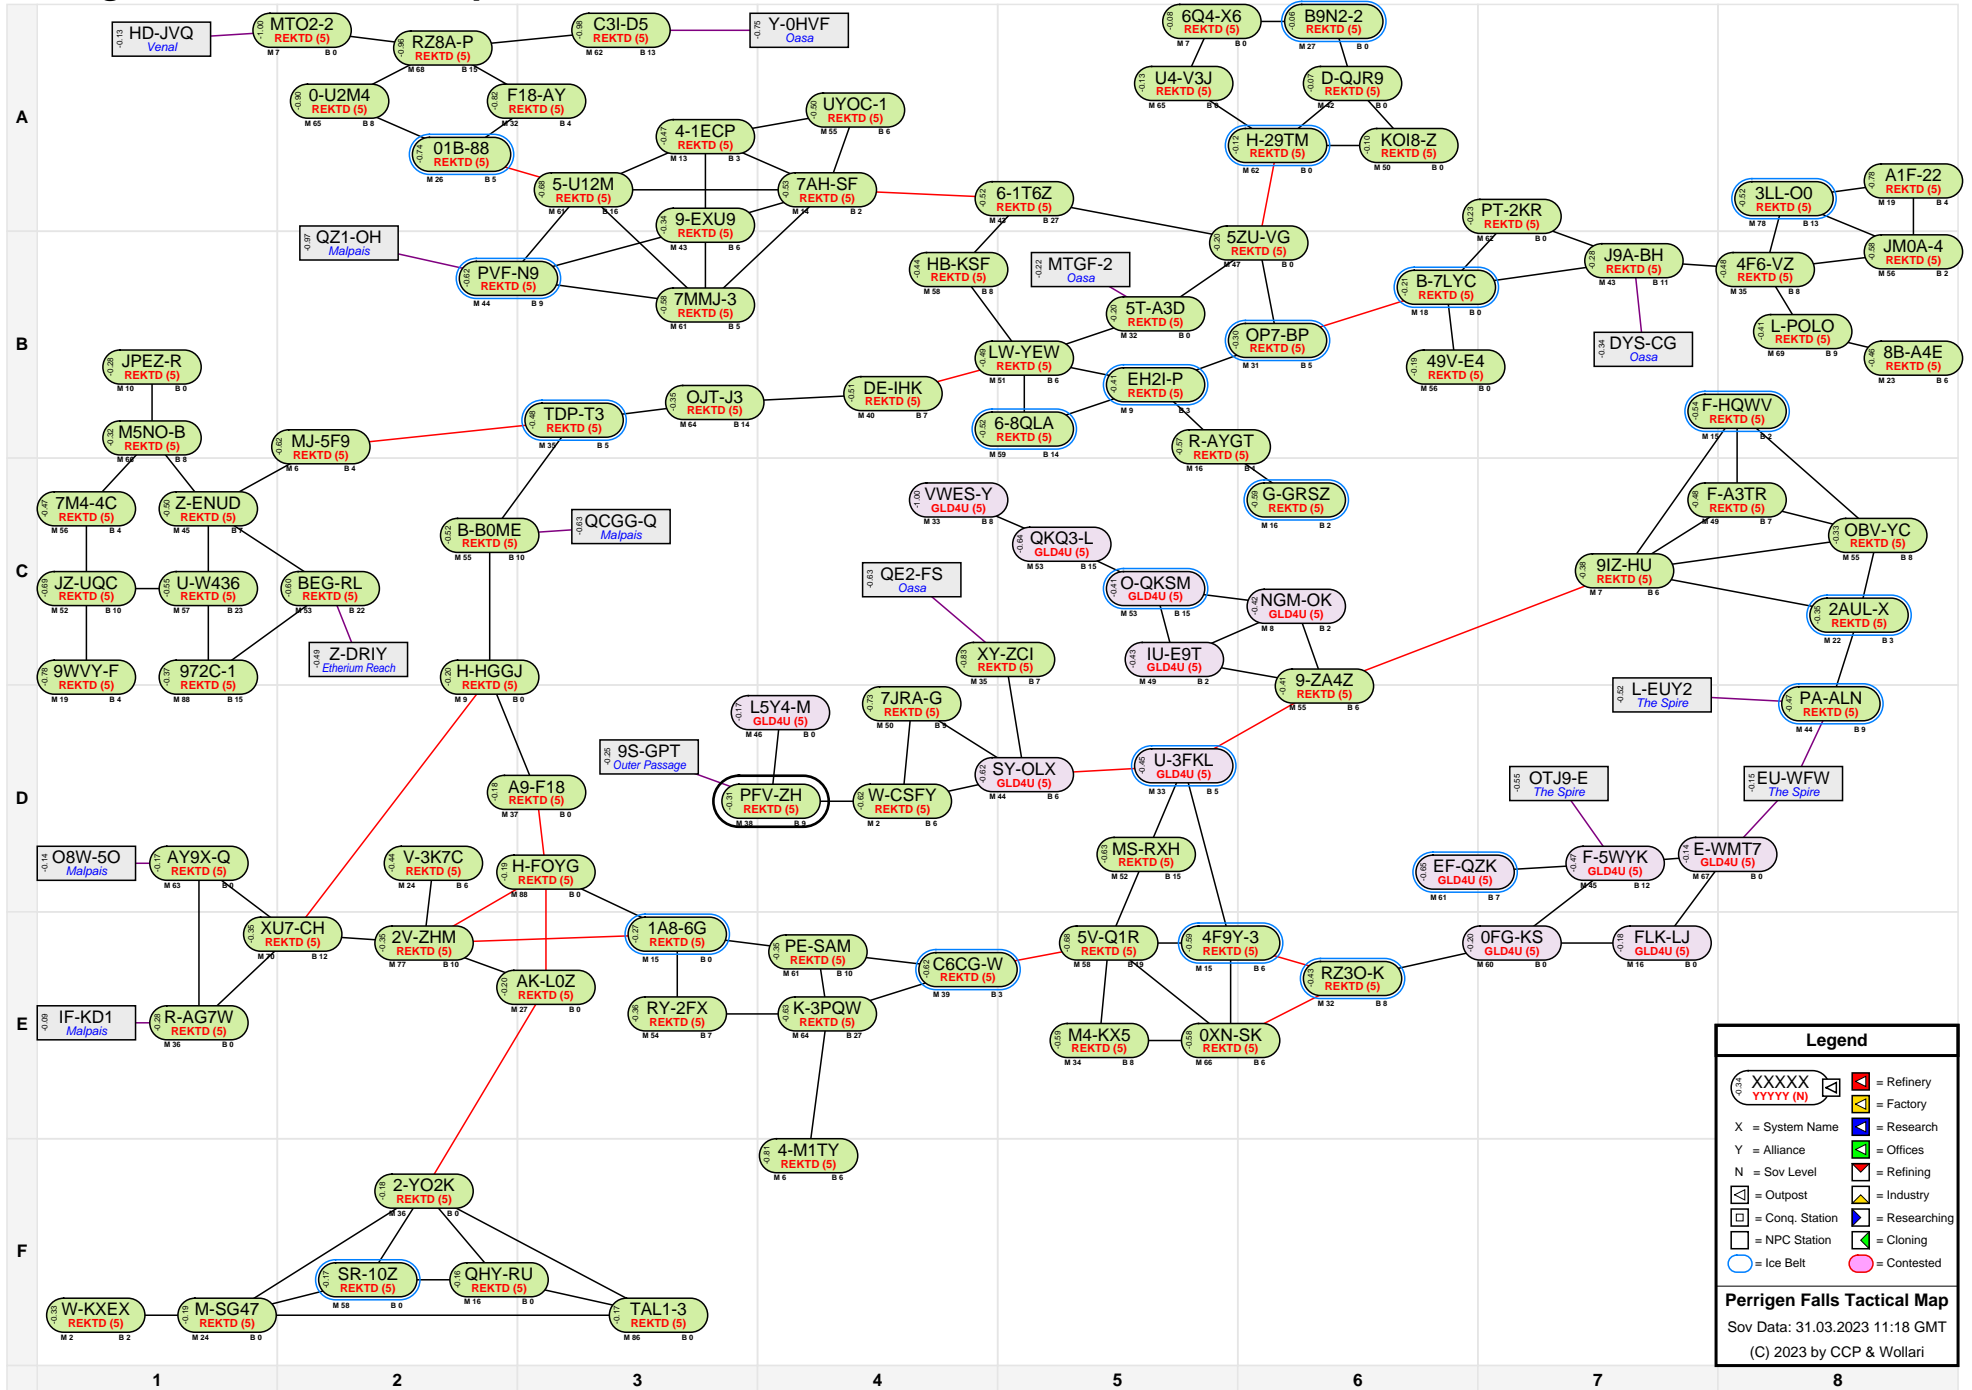

# Perrigen Falls Tactical Map

Legend	
	= Refinery
	= Factory
	= Research
	= Offices
	= Refining
	= Industry
	= Conq. Station
	= Researching
	= NPC Station
	= Ice Belt
	= Contested

**Perrigen Falls Tactical Map**  
 Sov Data: 31.03.2023 11:18 GMT  
 (C) 2023 by CCP & Wollari