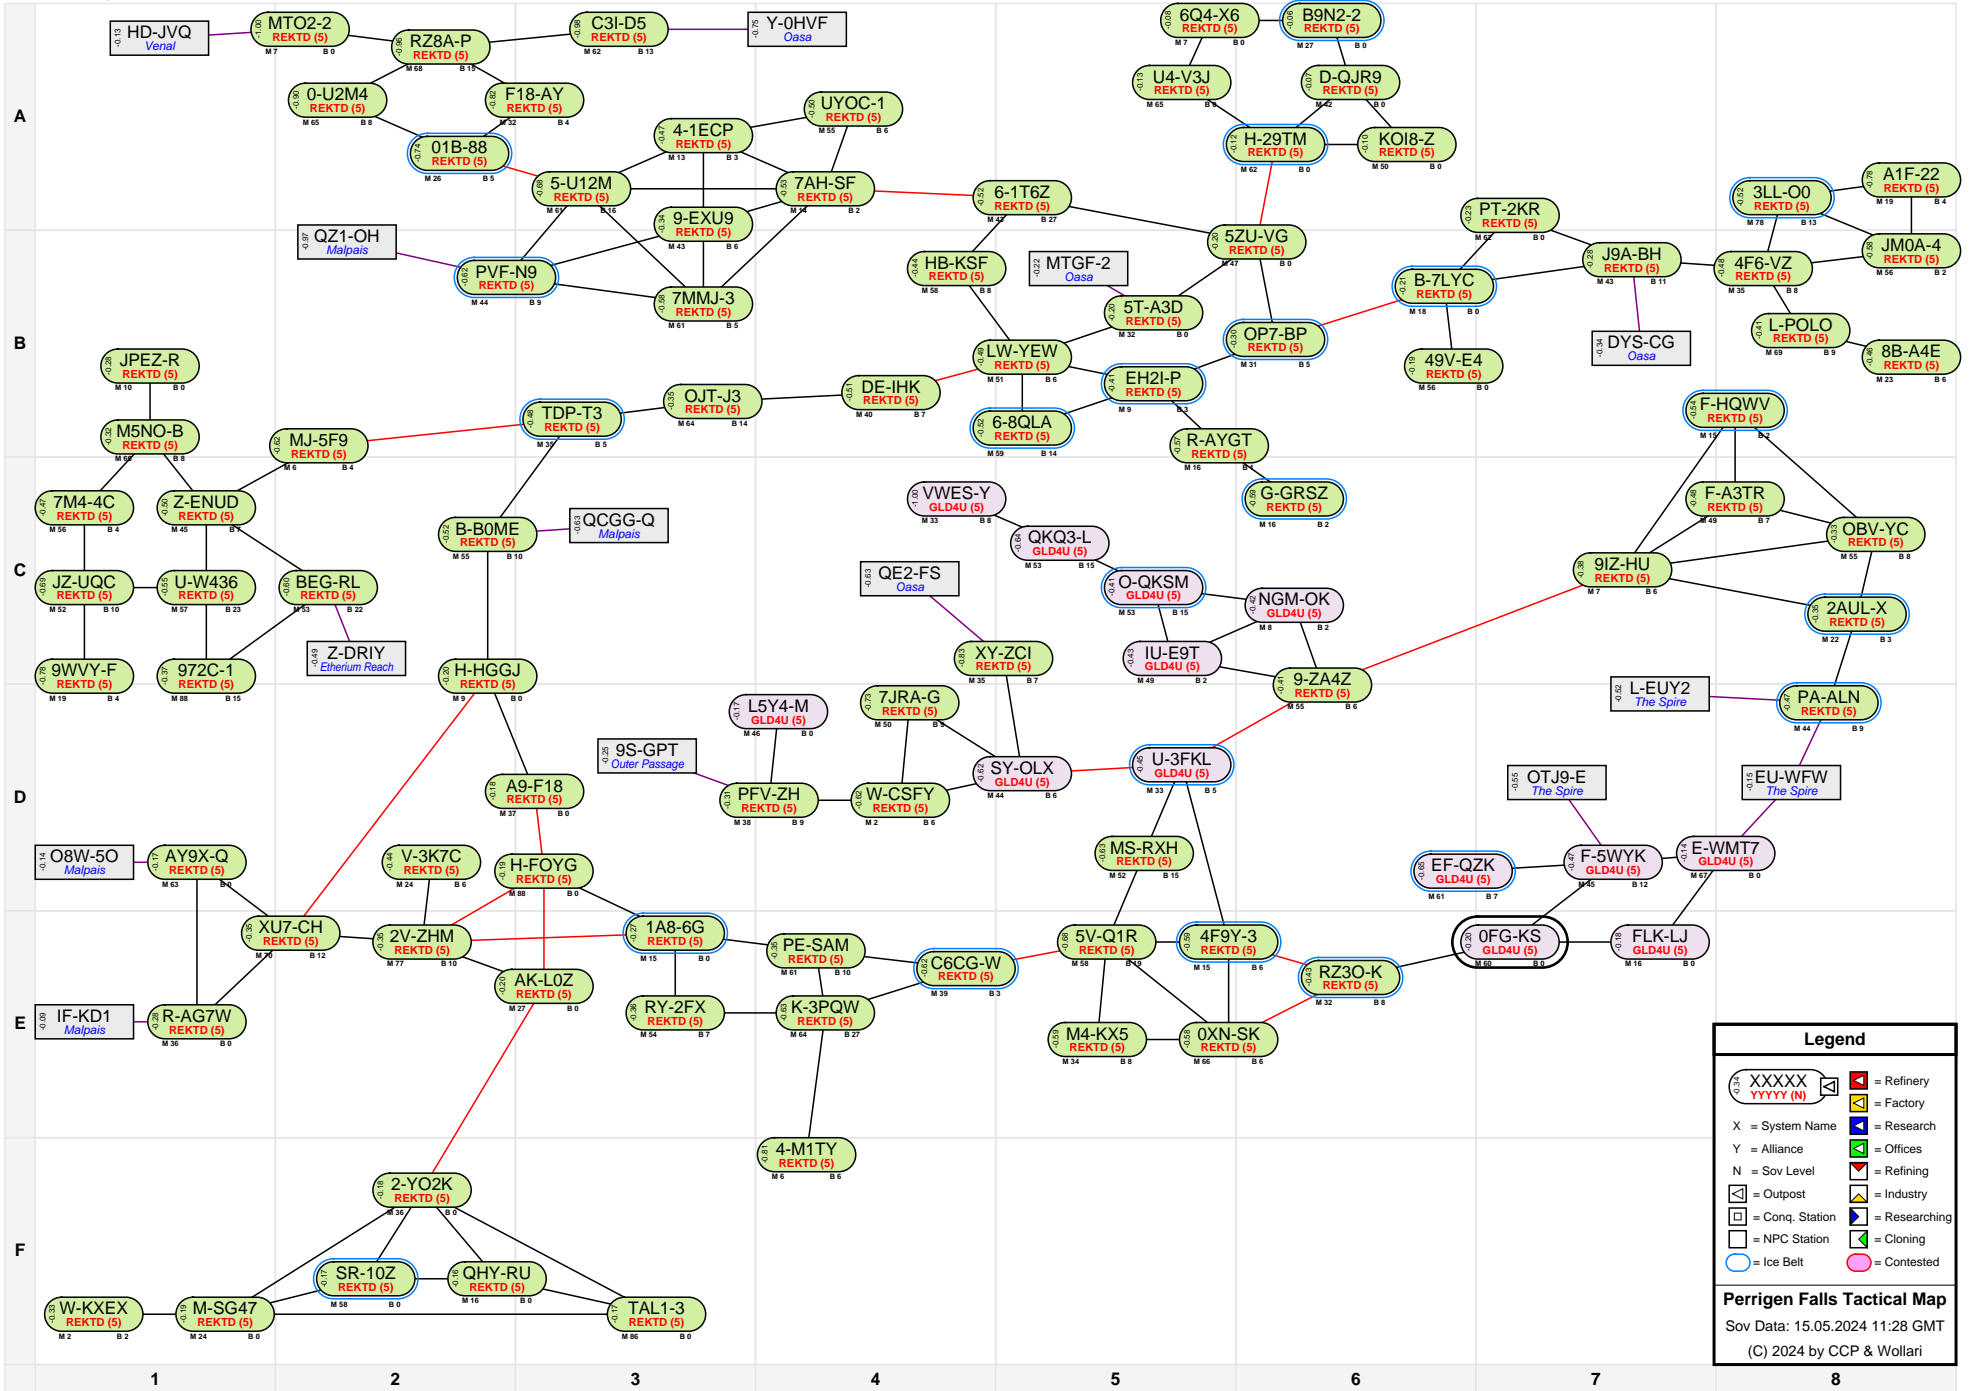

Perrigen Falls Tactical Map

Legend

- XXXXXX YYYYY (N) [Icon] = Refinery
- X [Icon] = Factory
- Y [Icon] = Research
- N [Icon] = Offices
- [Icon] = Refining
- [Icon] = Industry
- [Icon] = Researching
- [Icon] = Cloning
- [Icon] = Contested
- [Icon] = Ice Belt

Perrigen Falls Tactical Map
 Sov Data: 15.05.2024 11:28 GMT
 (C) 2024 by CCP & Wollari