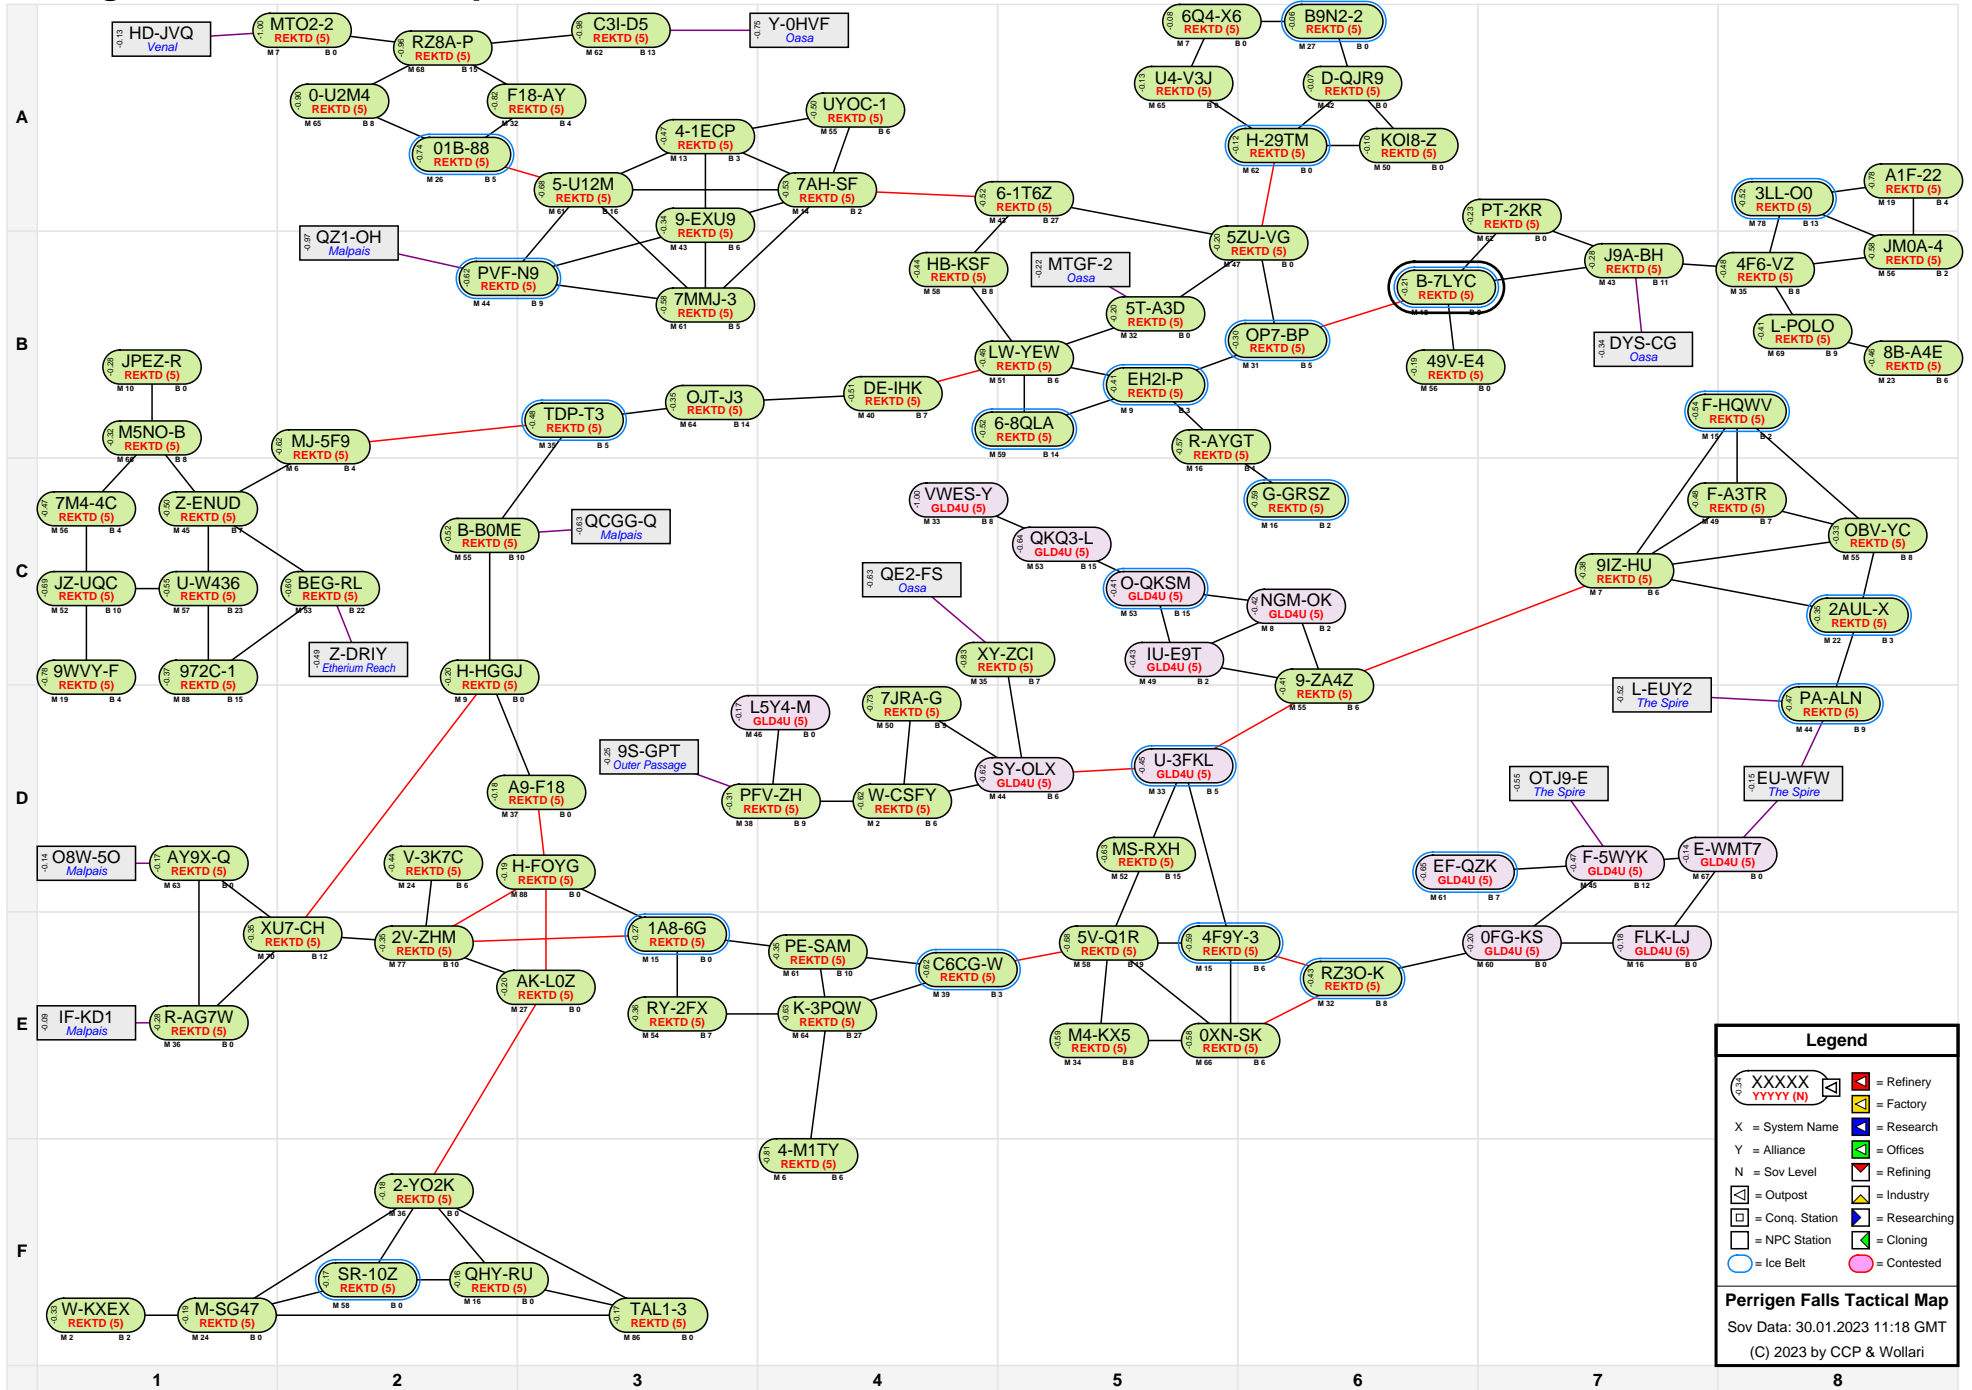

Perrigen Falls Tactical Map

Legend

- XXXXXX YYYYY (N) [Symbol] = Refinery
- X [Symbol] = Factory
- X = System Name [Symbol] = Research
- Y = Alliance [Symbol] = Offices
- N = Sov Level [Symbol] = Refining
- [Symbol] = Outpost [Symbol] = Industry
- [Symbol] = Conq. Station [Symbol] = Researching
- [Symbol] = NPC Station [Symbol] = Cloning
- [Symbol] = Ice Belt [Symbol] = Contested

Perrigen Falls Tactical Map
 Sov Data: 30.01.2023 11:18 GMT
 (C) 2023 by CCP & Wollari