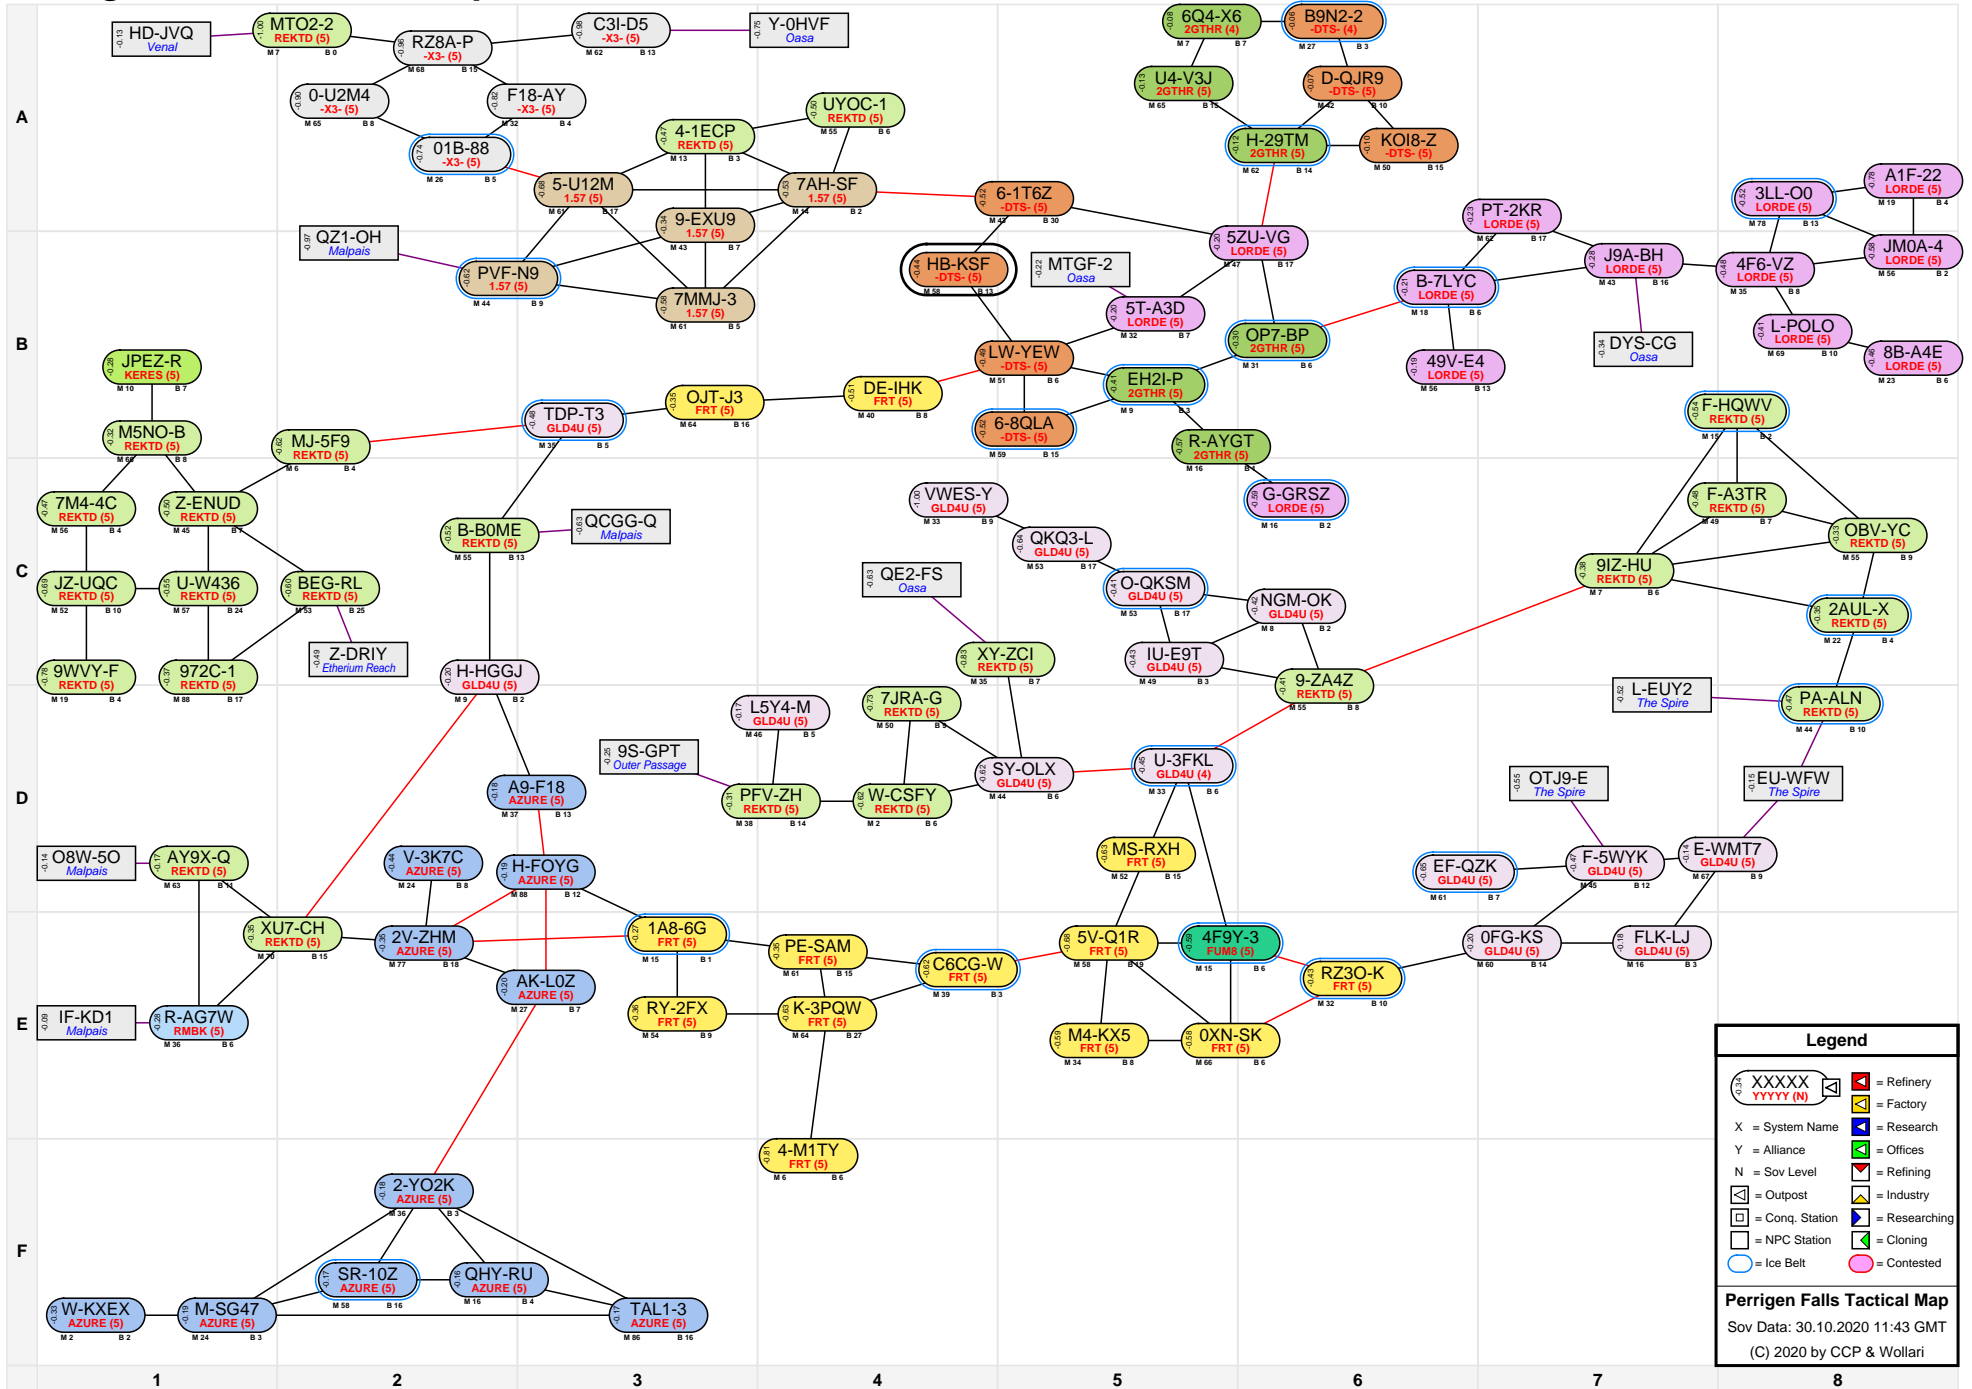

Perrigen Falls Tactical Map

Legend

- XXXXX
YYYY (N) = Refinery
- X = System Name
- Y = Alliance
- N = Sov Level
- = Outpost
- = Conq. Station
- = NPC Station
- = Ice Belt
- = Contested
- = Factory
- = Research
- = Offices
- = Refining
- = Industry
- = Researching
- = Cloning

Perrigen Falls Tactical Map
 Sov Data: 30.10.2020 11:43 GMT
 (C) 2020 by CCP & Wollari