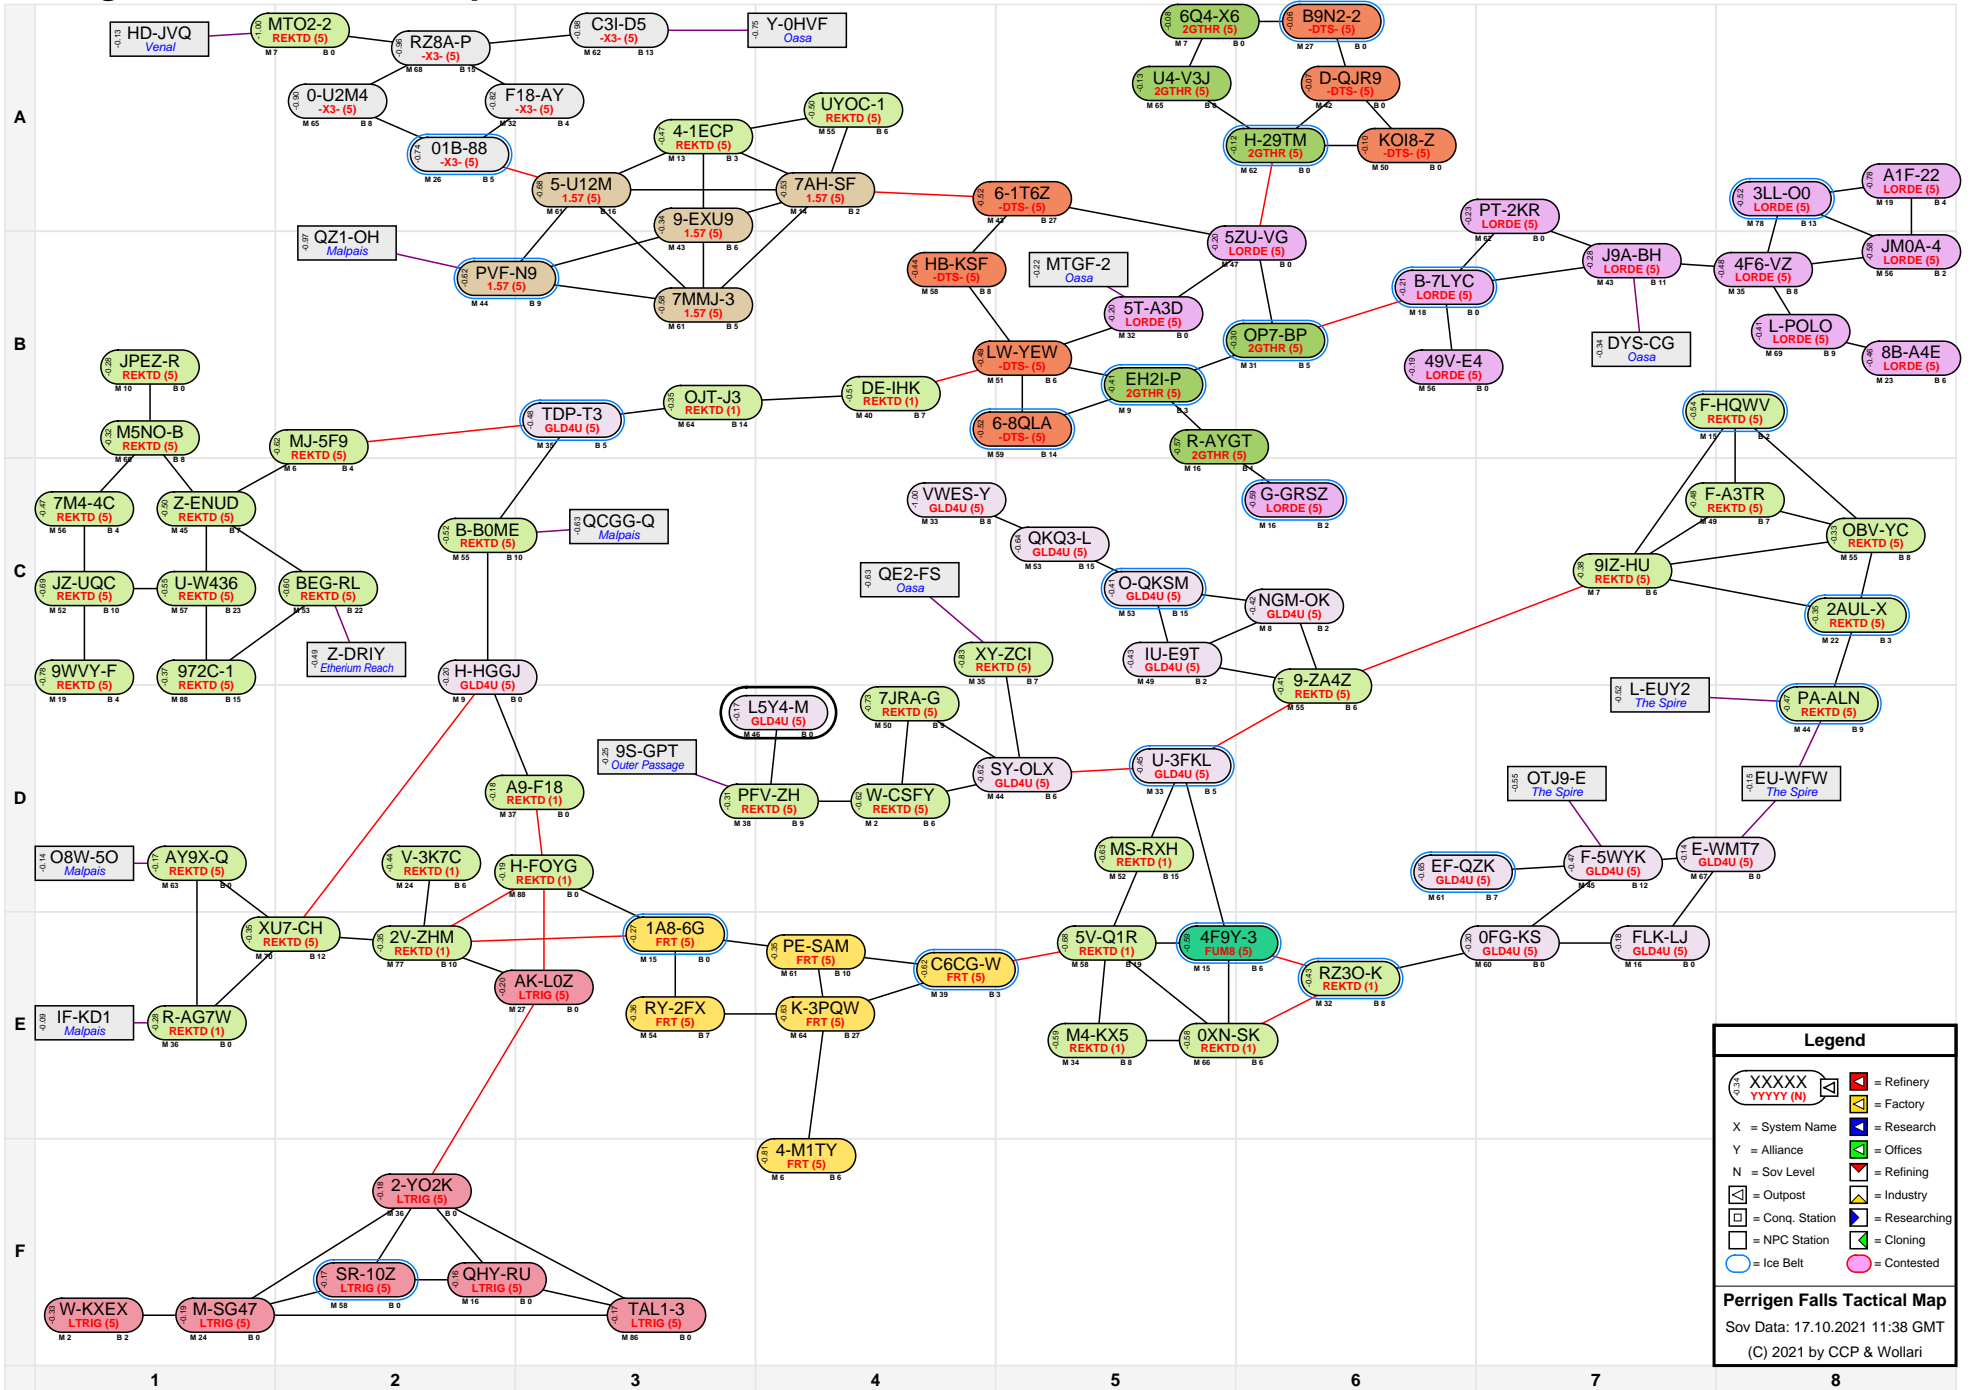

Perrigen Falls Tactical Map

Legend

- XXXXX YYYYY (N) [Icon] = Refinery
- X [Icon] = Factory
- X [Icon] = Research
- Y [Icon] = Offices
- N [Icon] = Sov Level
- [Icon] = Refining
- [Icon] = Industry
- [Icon] = Conq. Station
- [Icon] = Researching
- [Icon] = NPC Station
- [Icon] = Cloning
- [Icon] = Contested
- [Icon] = Ice Belt

Perrigen Falls Tactical Map
 Sov Data: 17.10.2021 11:38 GMT
 (C) 2021 by CCP & Wollari