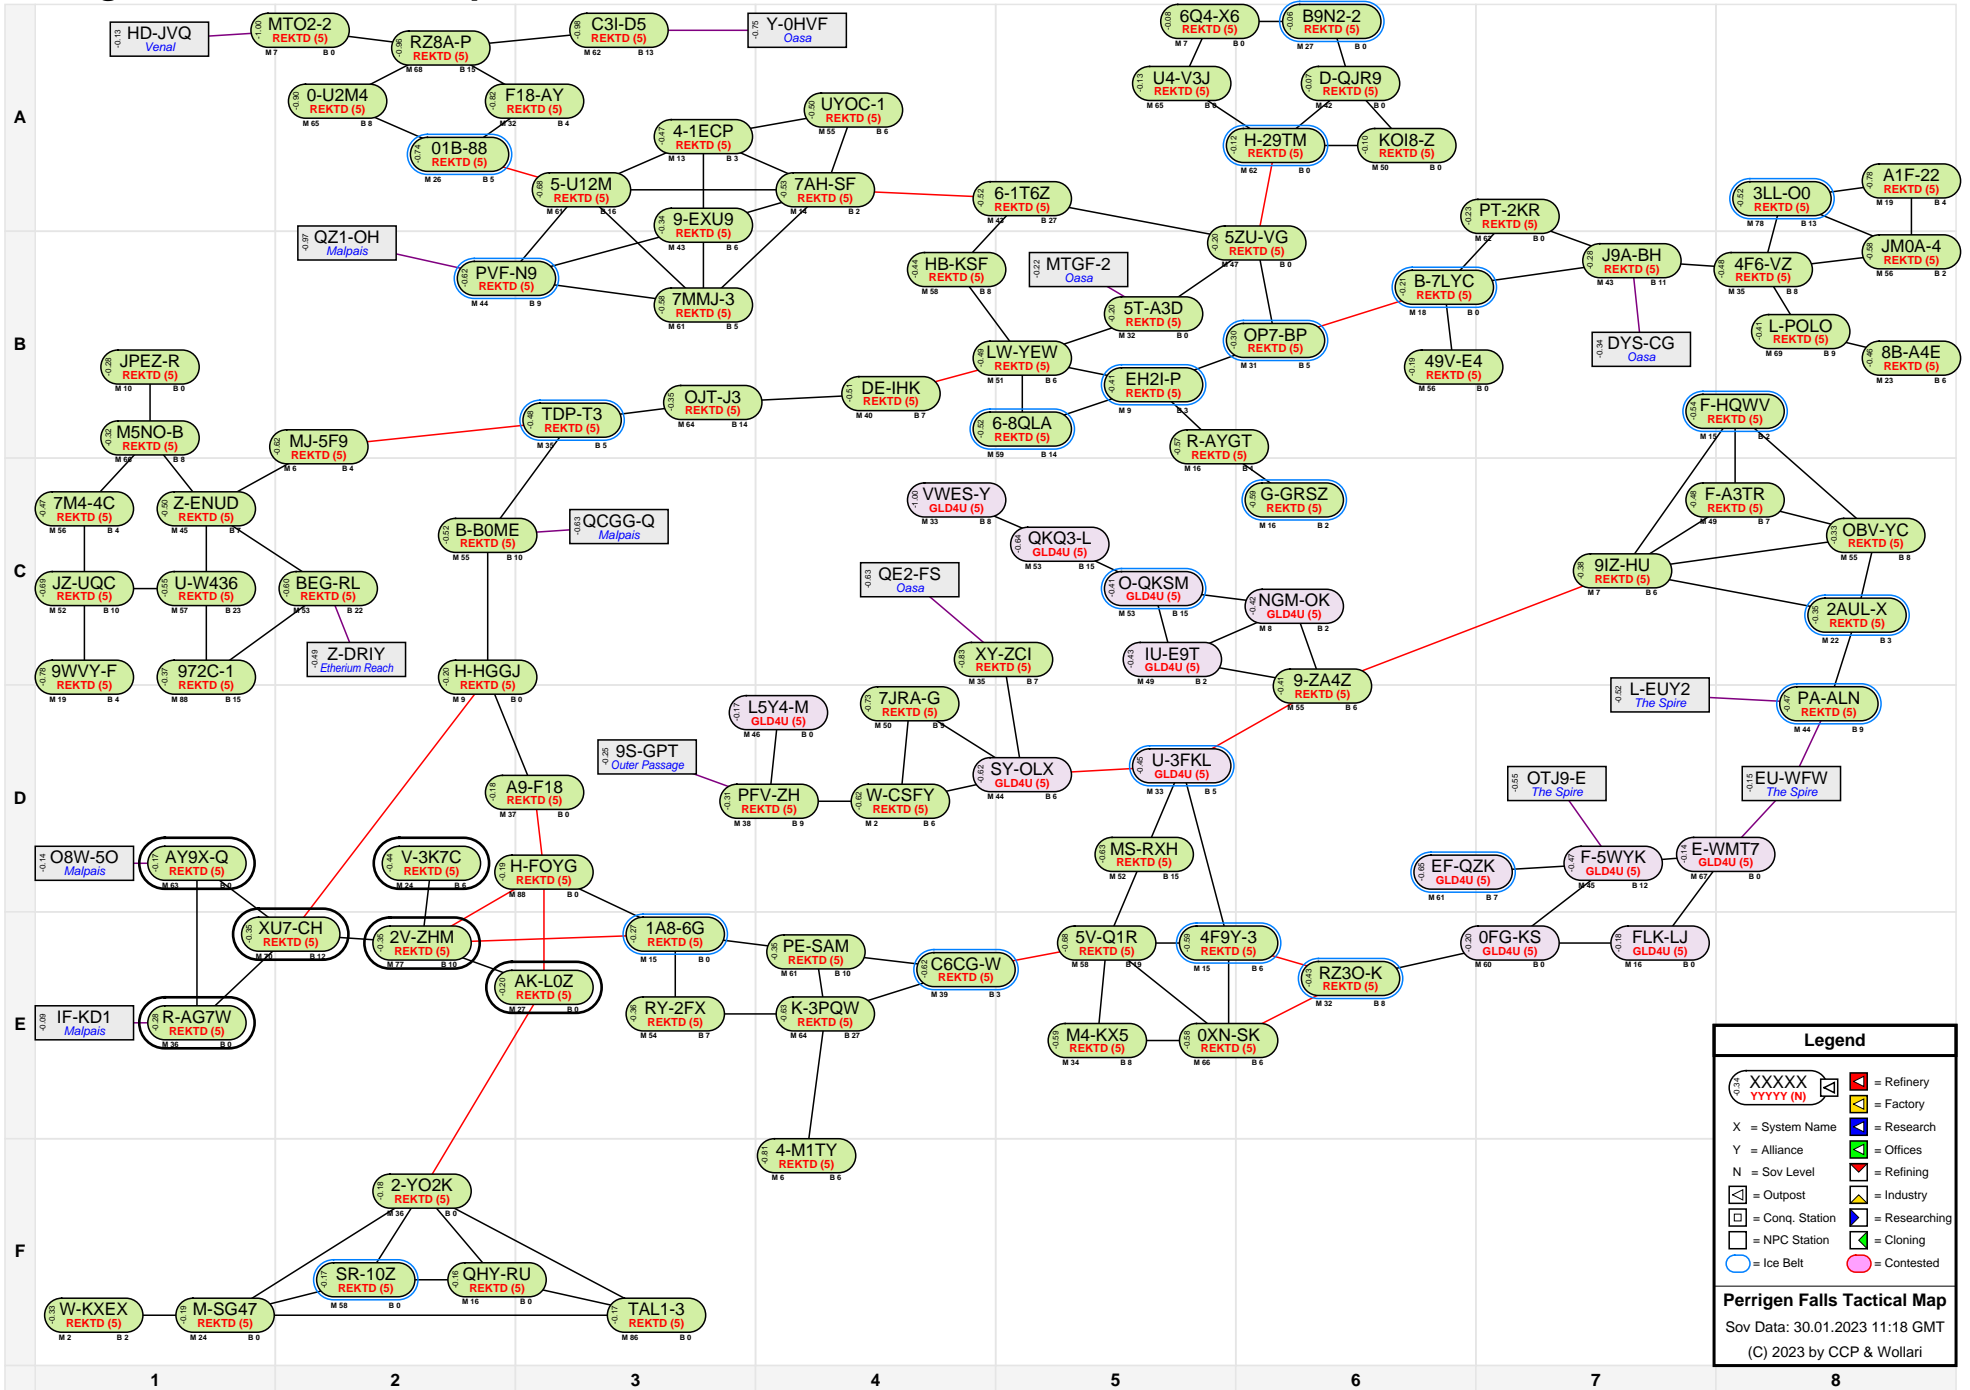

Perrigen Falls Tactical Map

Legend	
	= Refinery
	= Factory
	= Research
	= Alliance
	= Offices
	= Refining
	= Industry
	= Conq. Station
	= Researching
	= NPC Station
	= Cloning
	= Ice Belt
	= Contested

Perrigen Falls Tactical Map
 Sov Data: 30.01.2023 11:18 GMT
 (C) 2023 by CCP & Wollari