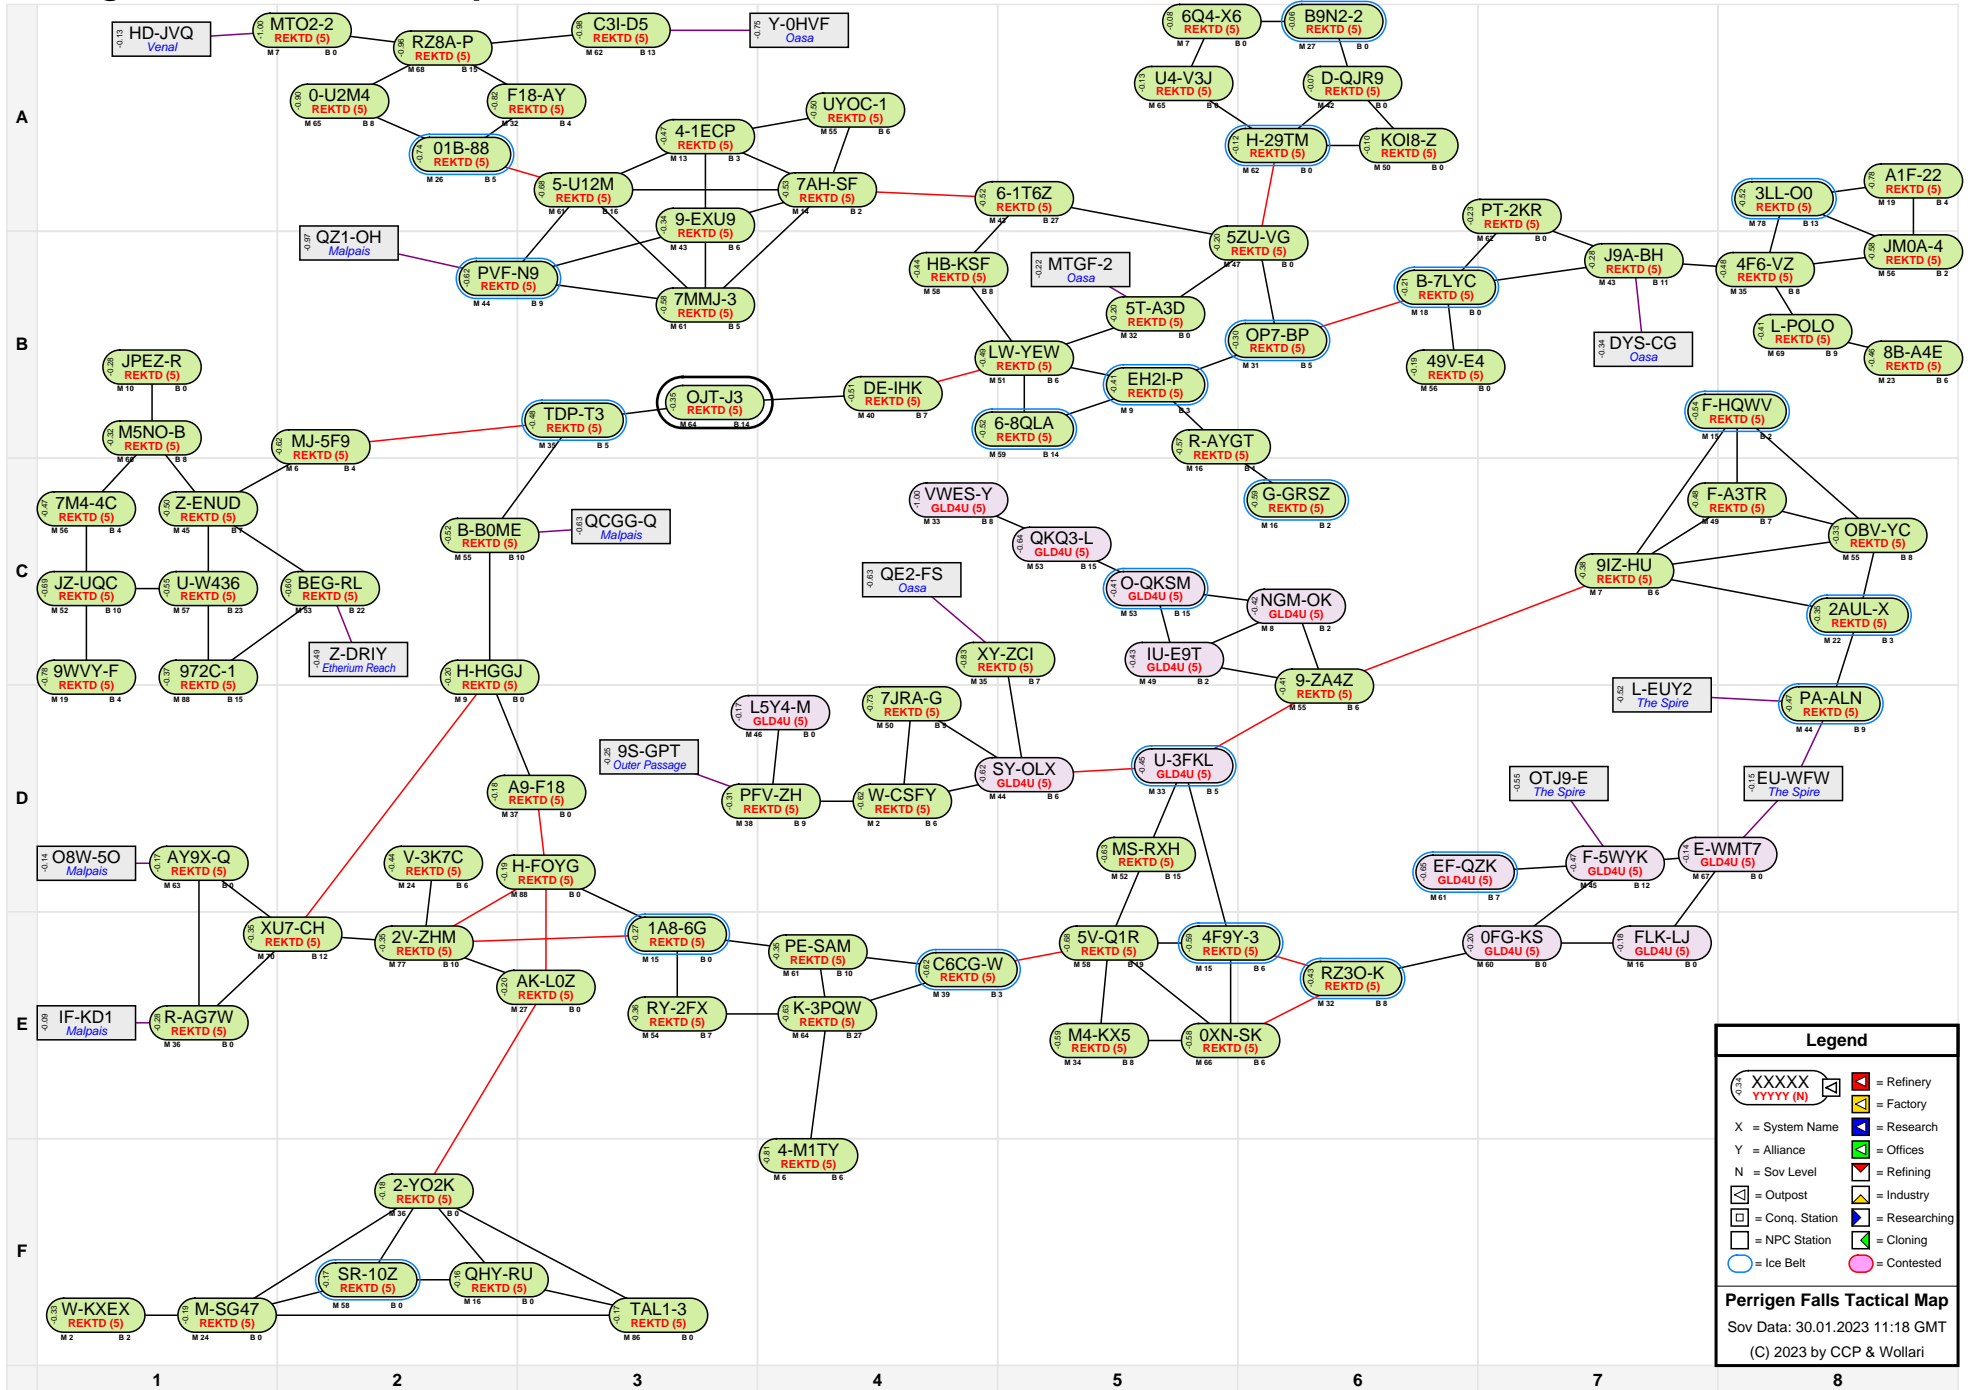

Perrigen Falls Tactical Map

Legend

- XXXXX YYYYY (N) [Icon] = Refinery
- X [Icon] = Factory
- X = System Name [Icon] = Research
- Y = Alliance [Icon] = Offices
- N = Sov Level [Icon] = Refining
- [Icon] = Outpost [Icon] = Industry
- [Icon] = Conq. Station [Icon] = Researching
- [Icon] = NPC Station [Icon] = Cloning
- = Ice Belt [Icon] = Contested

Perrigen Falls Tactical Map
 Sov Data: 30.01.2023 11:18 GMT
 (C) 2023 by CCP & Wollari