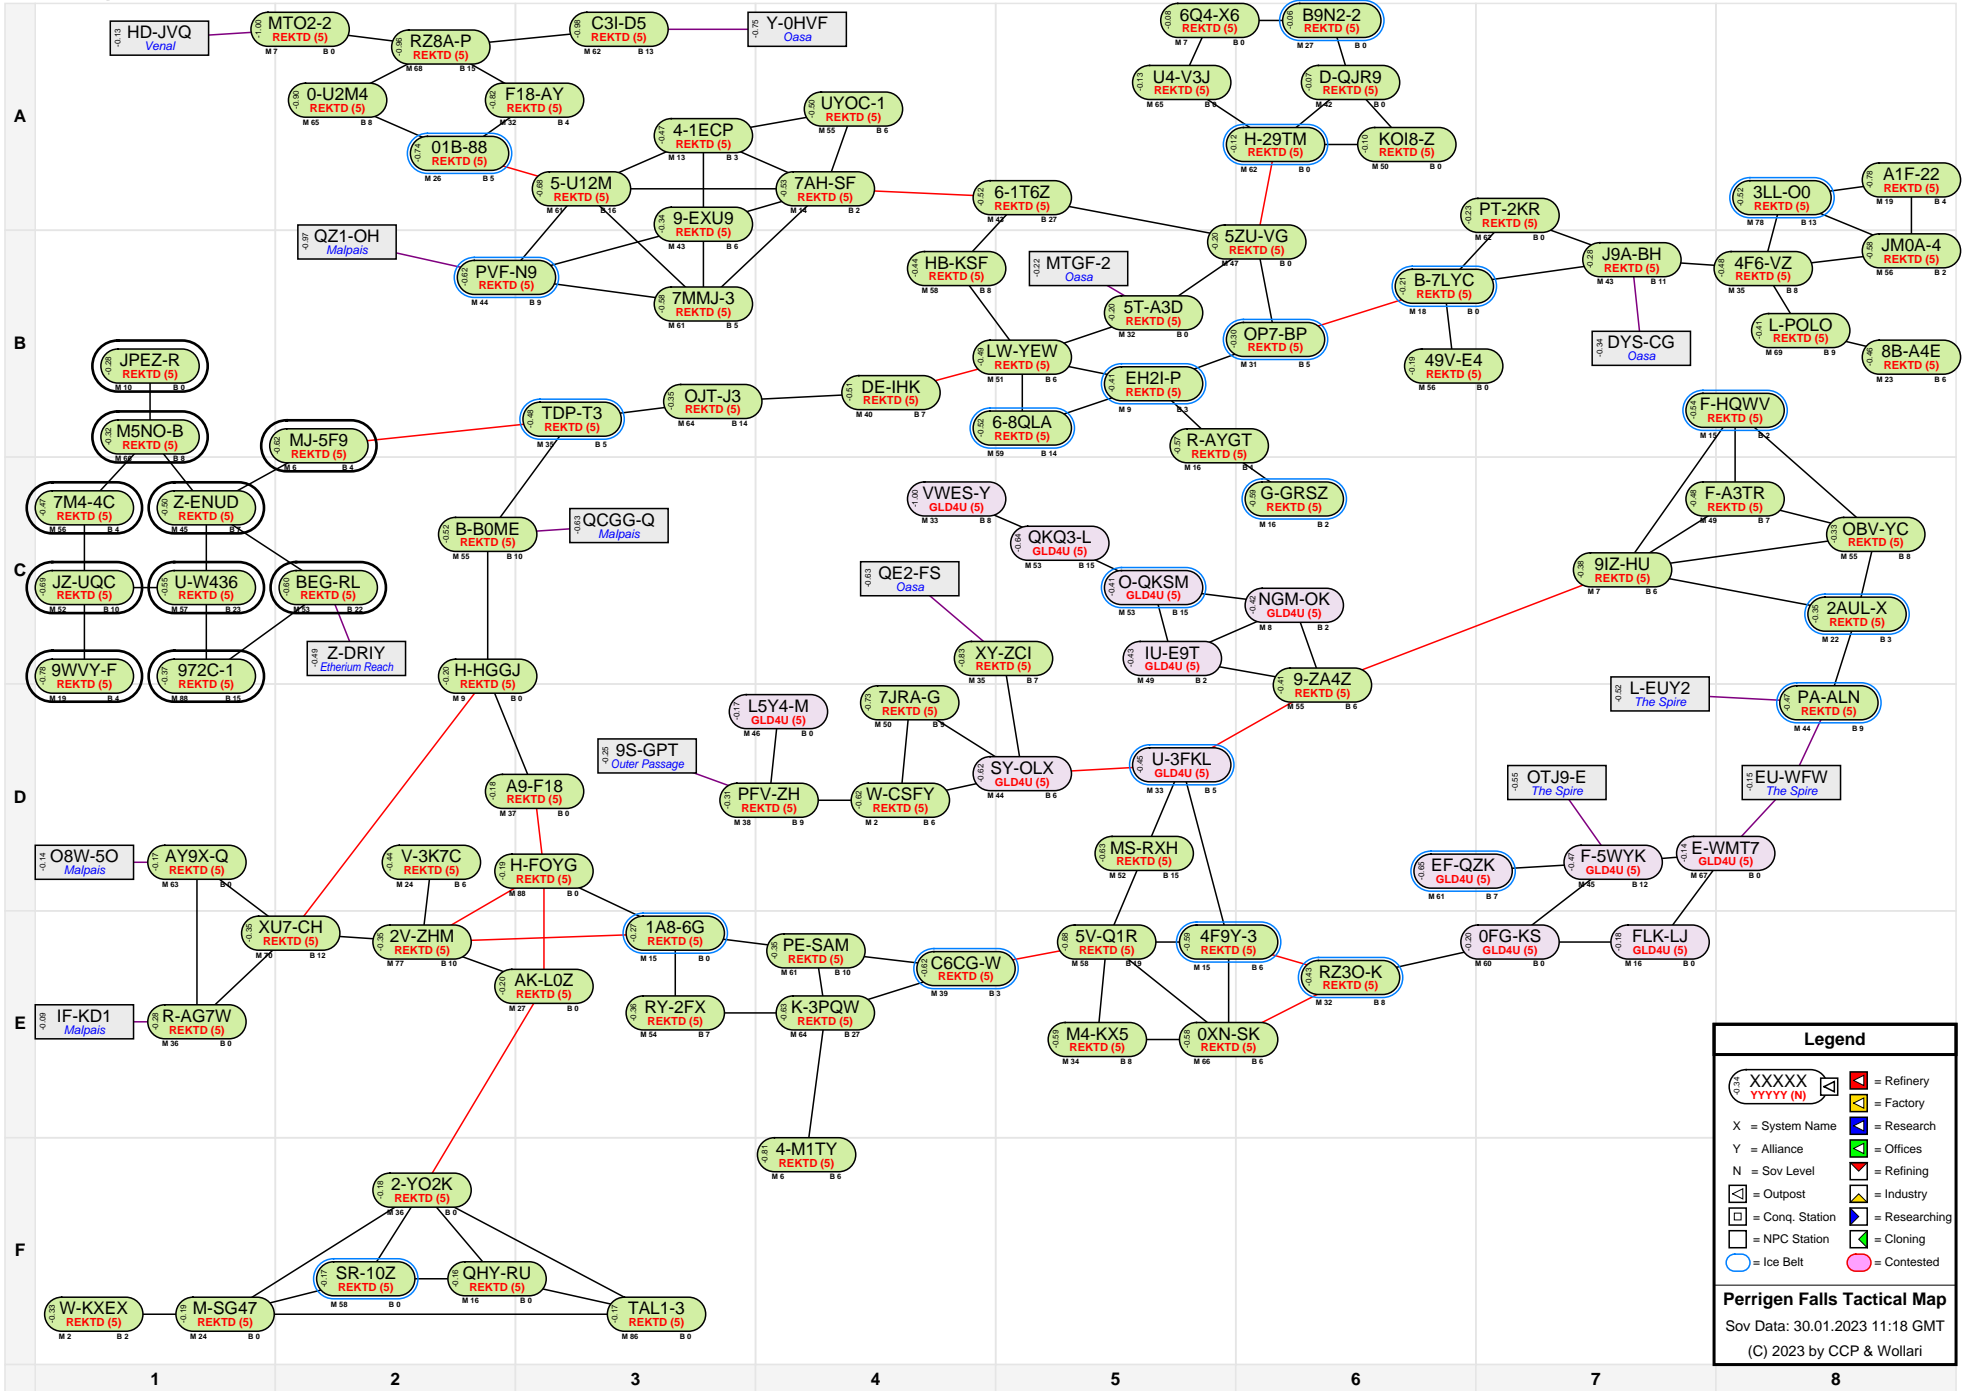

Perrigen Falls Tactical Map

Legend

	XXXXXX YYYY (N)		= Refinery
	X		= Factory
	Y		= Research
	N		= Offices
			= Refining
			= Industry
			= Conq. Station
			= Researching
			= NPC Station
			= Cloning
			= Ice Belt
			= Contested

Perrigen Falls Tactical Map
 Sov Data: 30.01.2023 11:18 GMT
 (C) 2023 by CCP & Wollari