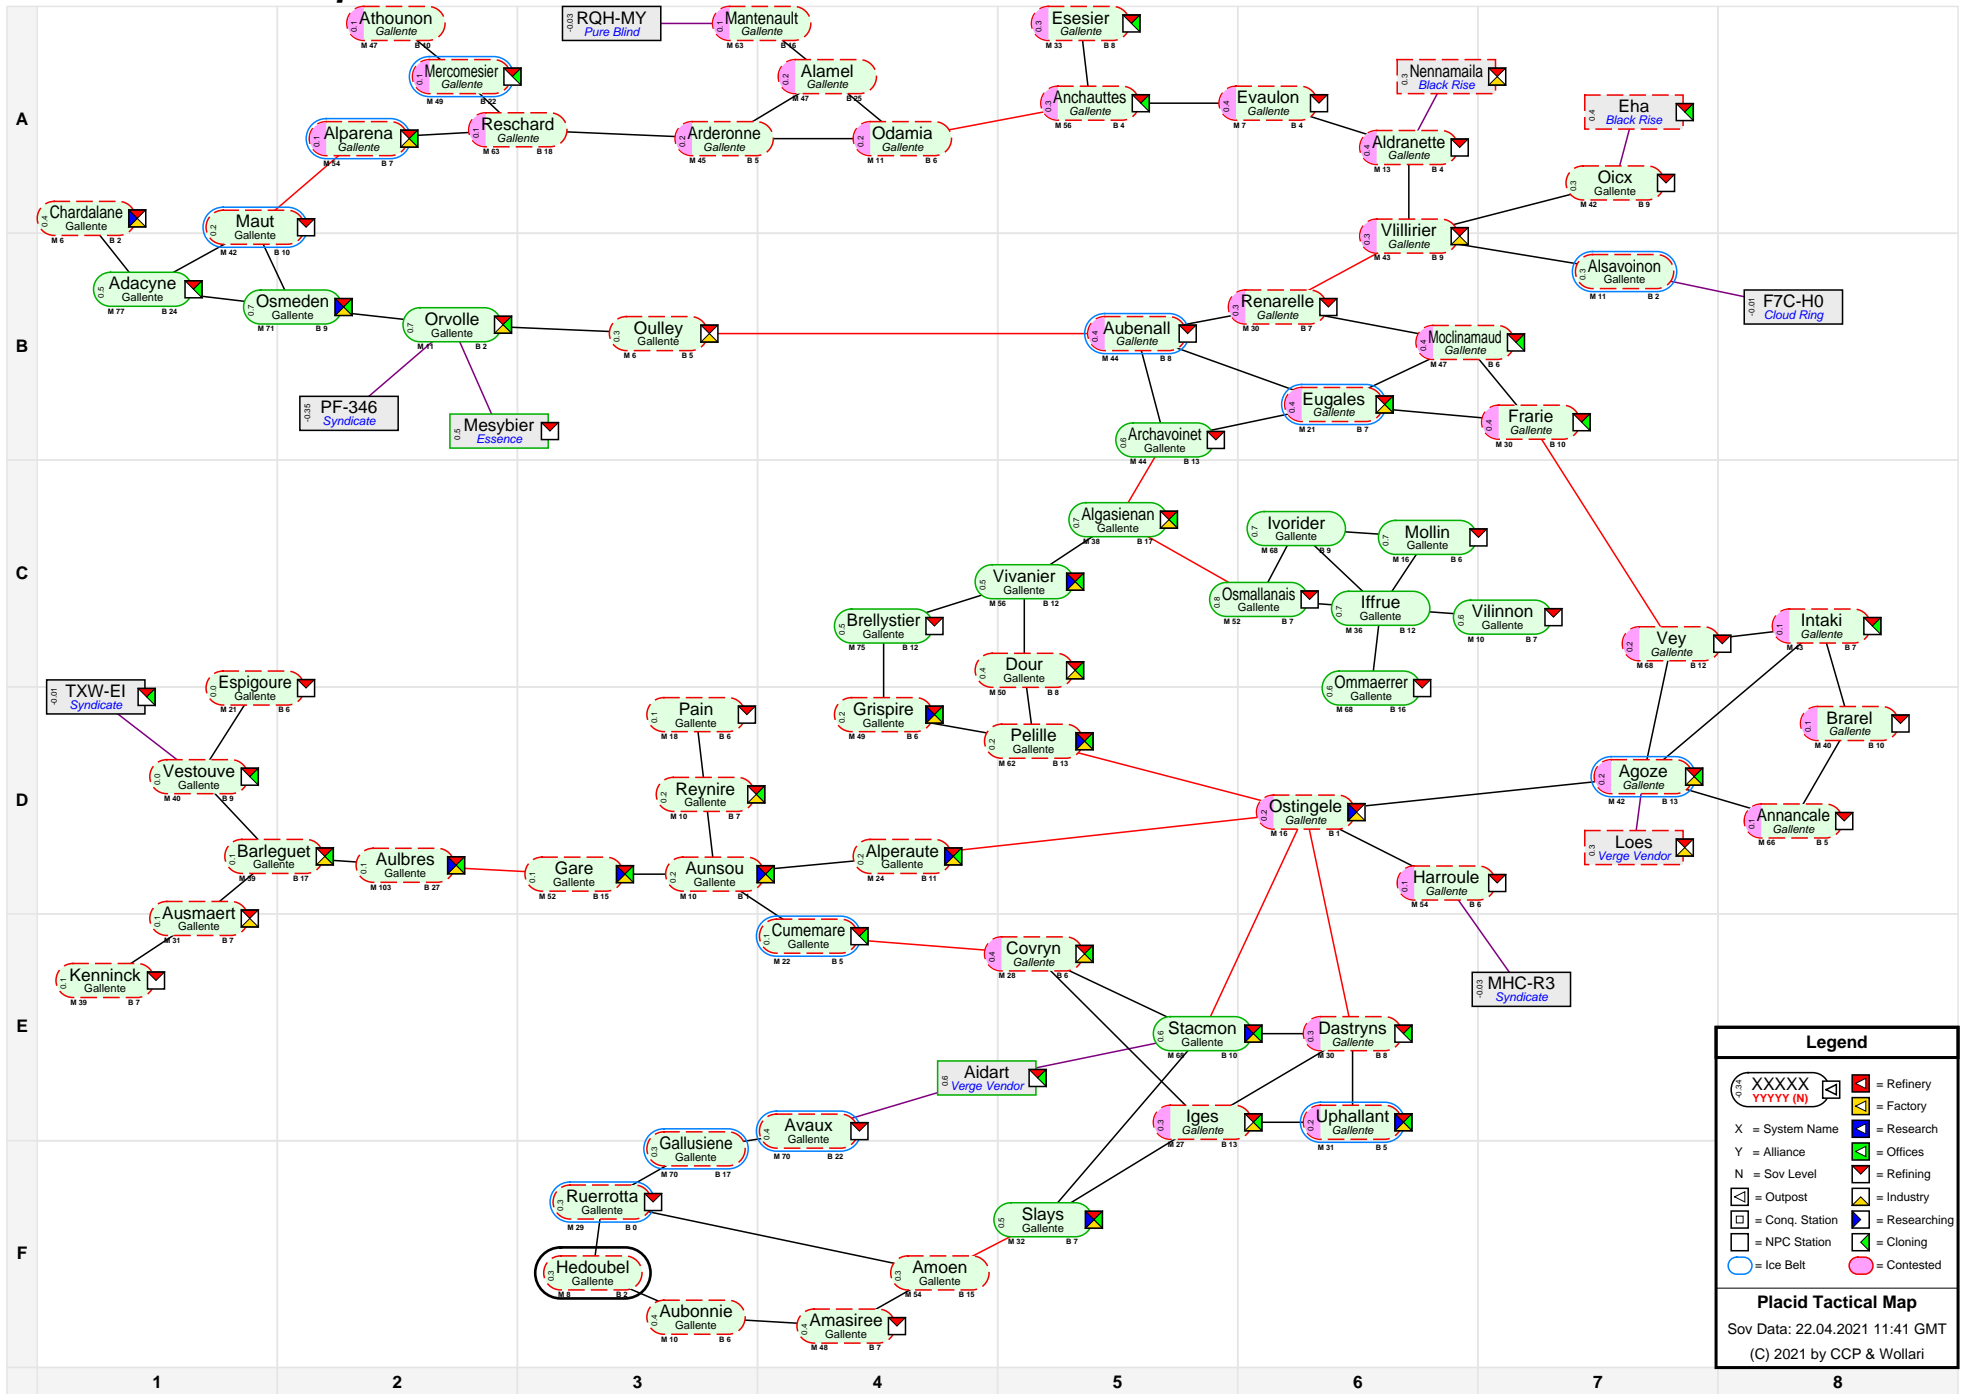

Placid Tactical Map

Legend	
	= Refinery
	= Factory
	= Research
	= Offices
	= Refining
	= Industry
	= Researching
	= Cloning
	= Contested

Placid Tactical Map
 Sov Data: 22.04.2021 11:41 GMT
 (C) 2021 by CCP & Wollari