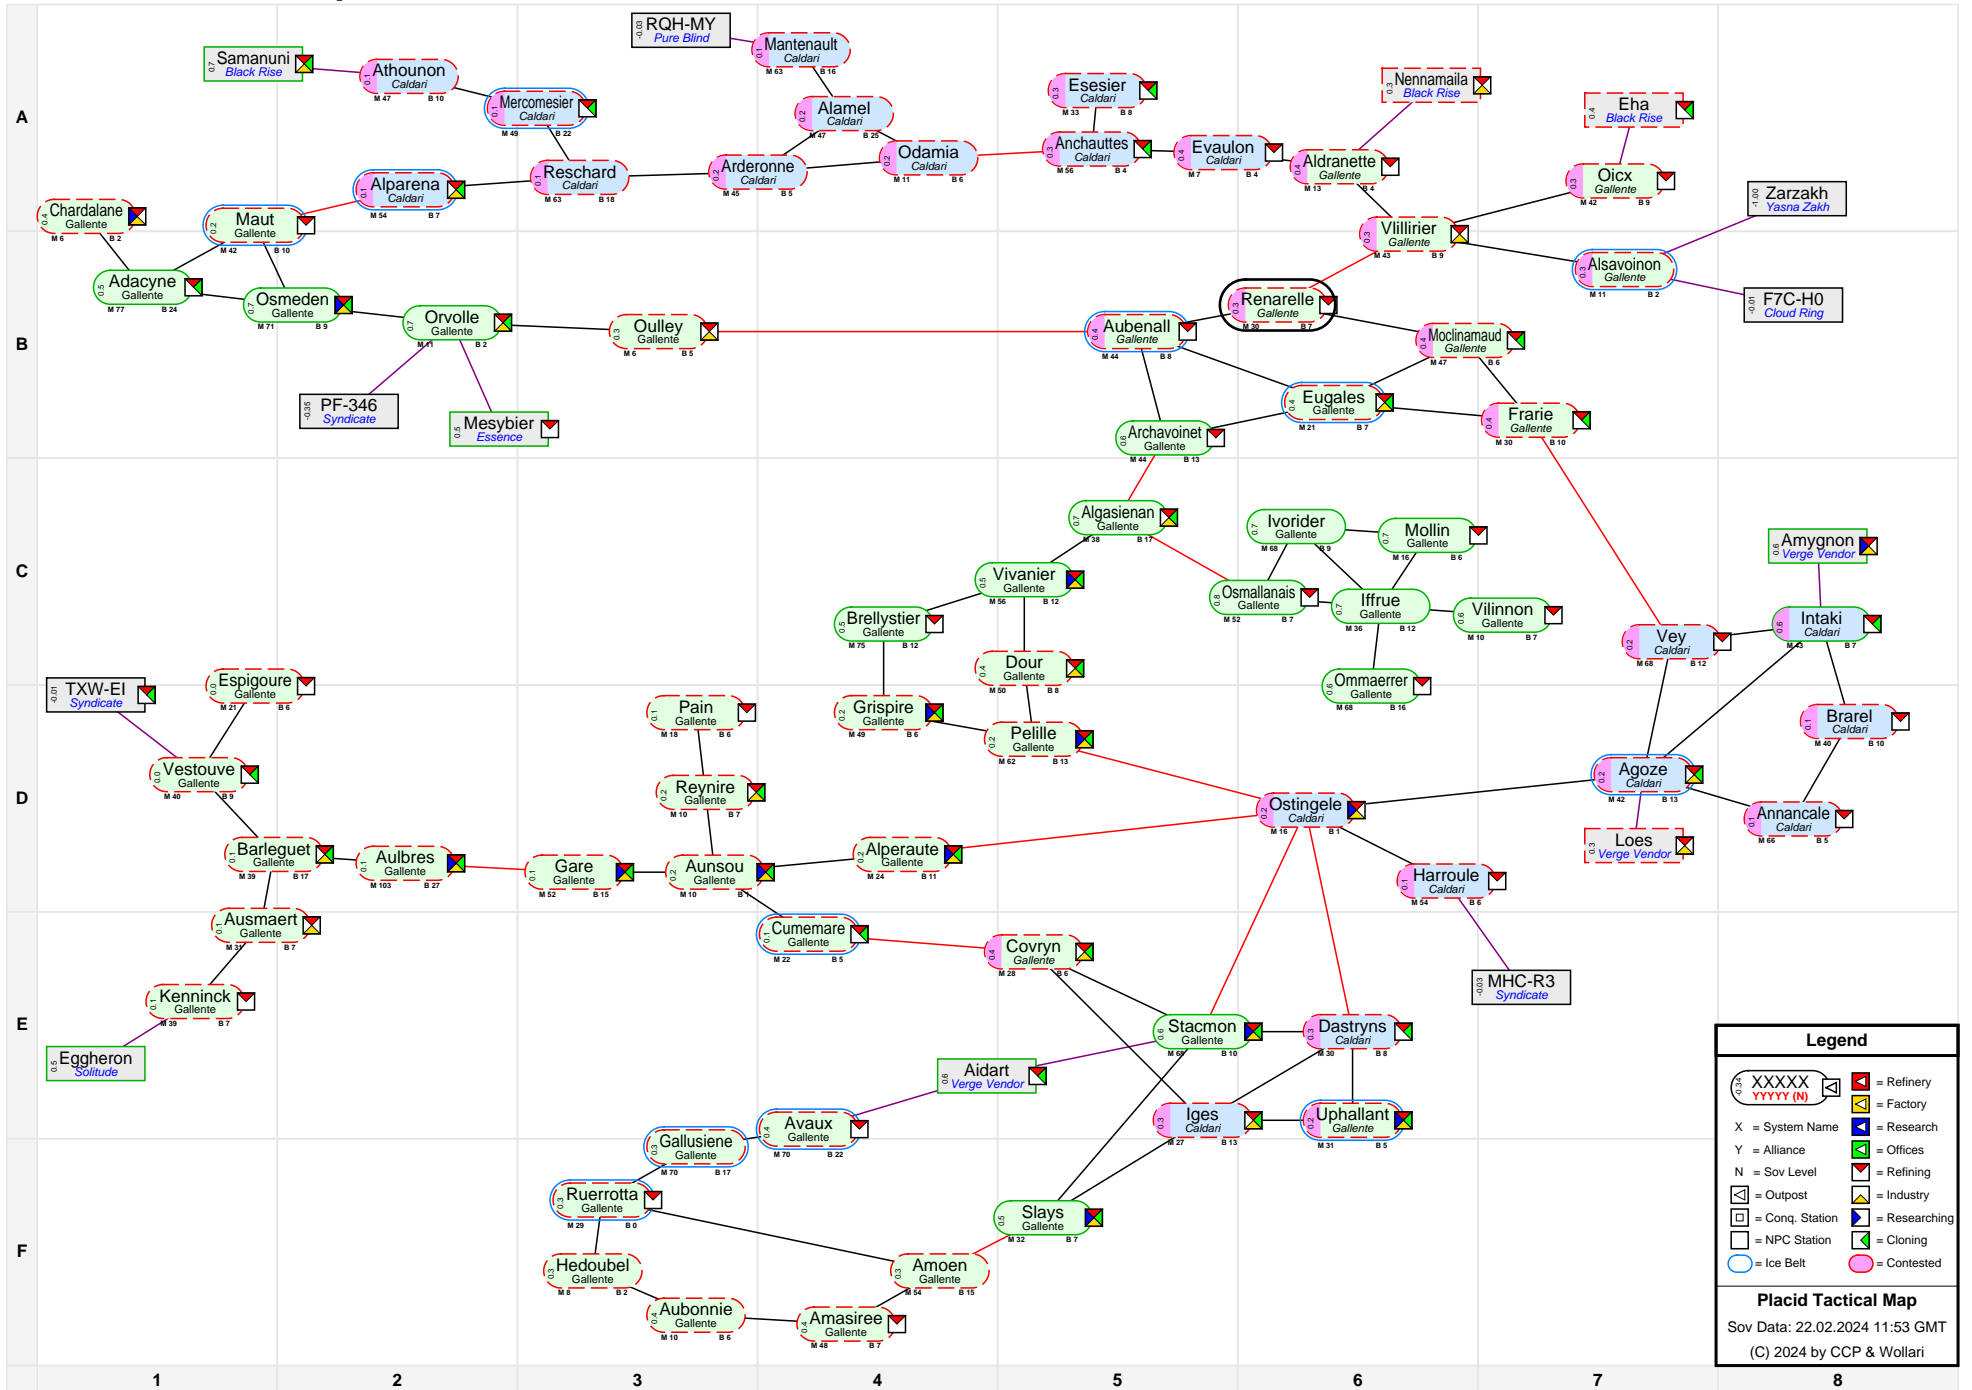

Placid Tactical Map

Legend

- XXXXXX (with icons) = Refinery
- XXXXXX (with icon) = Factory
- X = System Name
- Y = Alliance
- N = Sov Level
- N (with icon) = Offices
- N (with icon) = Refining
- O (with icon) = Outpost
- C (with icon) = Conq. Station
- N (with icon) = Researching
- N (with icon) = NPC Station
- Ice Belt
- Contested

Placid Tactical Map
 Sov Data: 22.02.2024 11:53 GMT
 (C) 2024 by CCP & Wollari