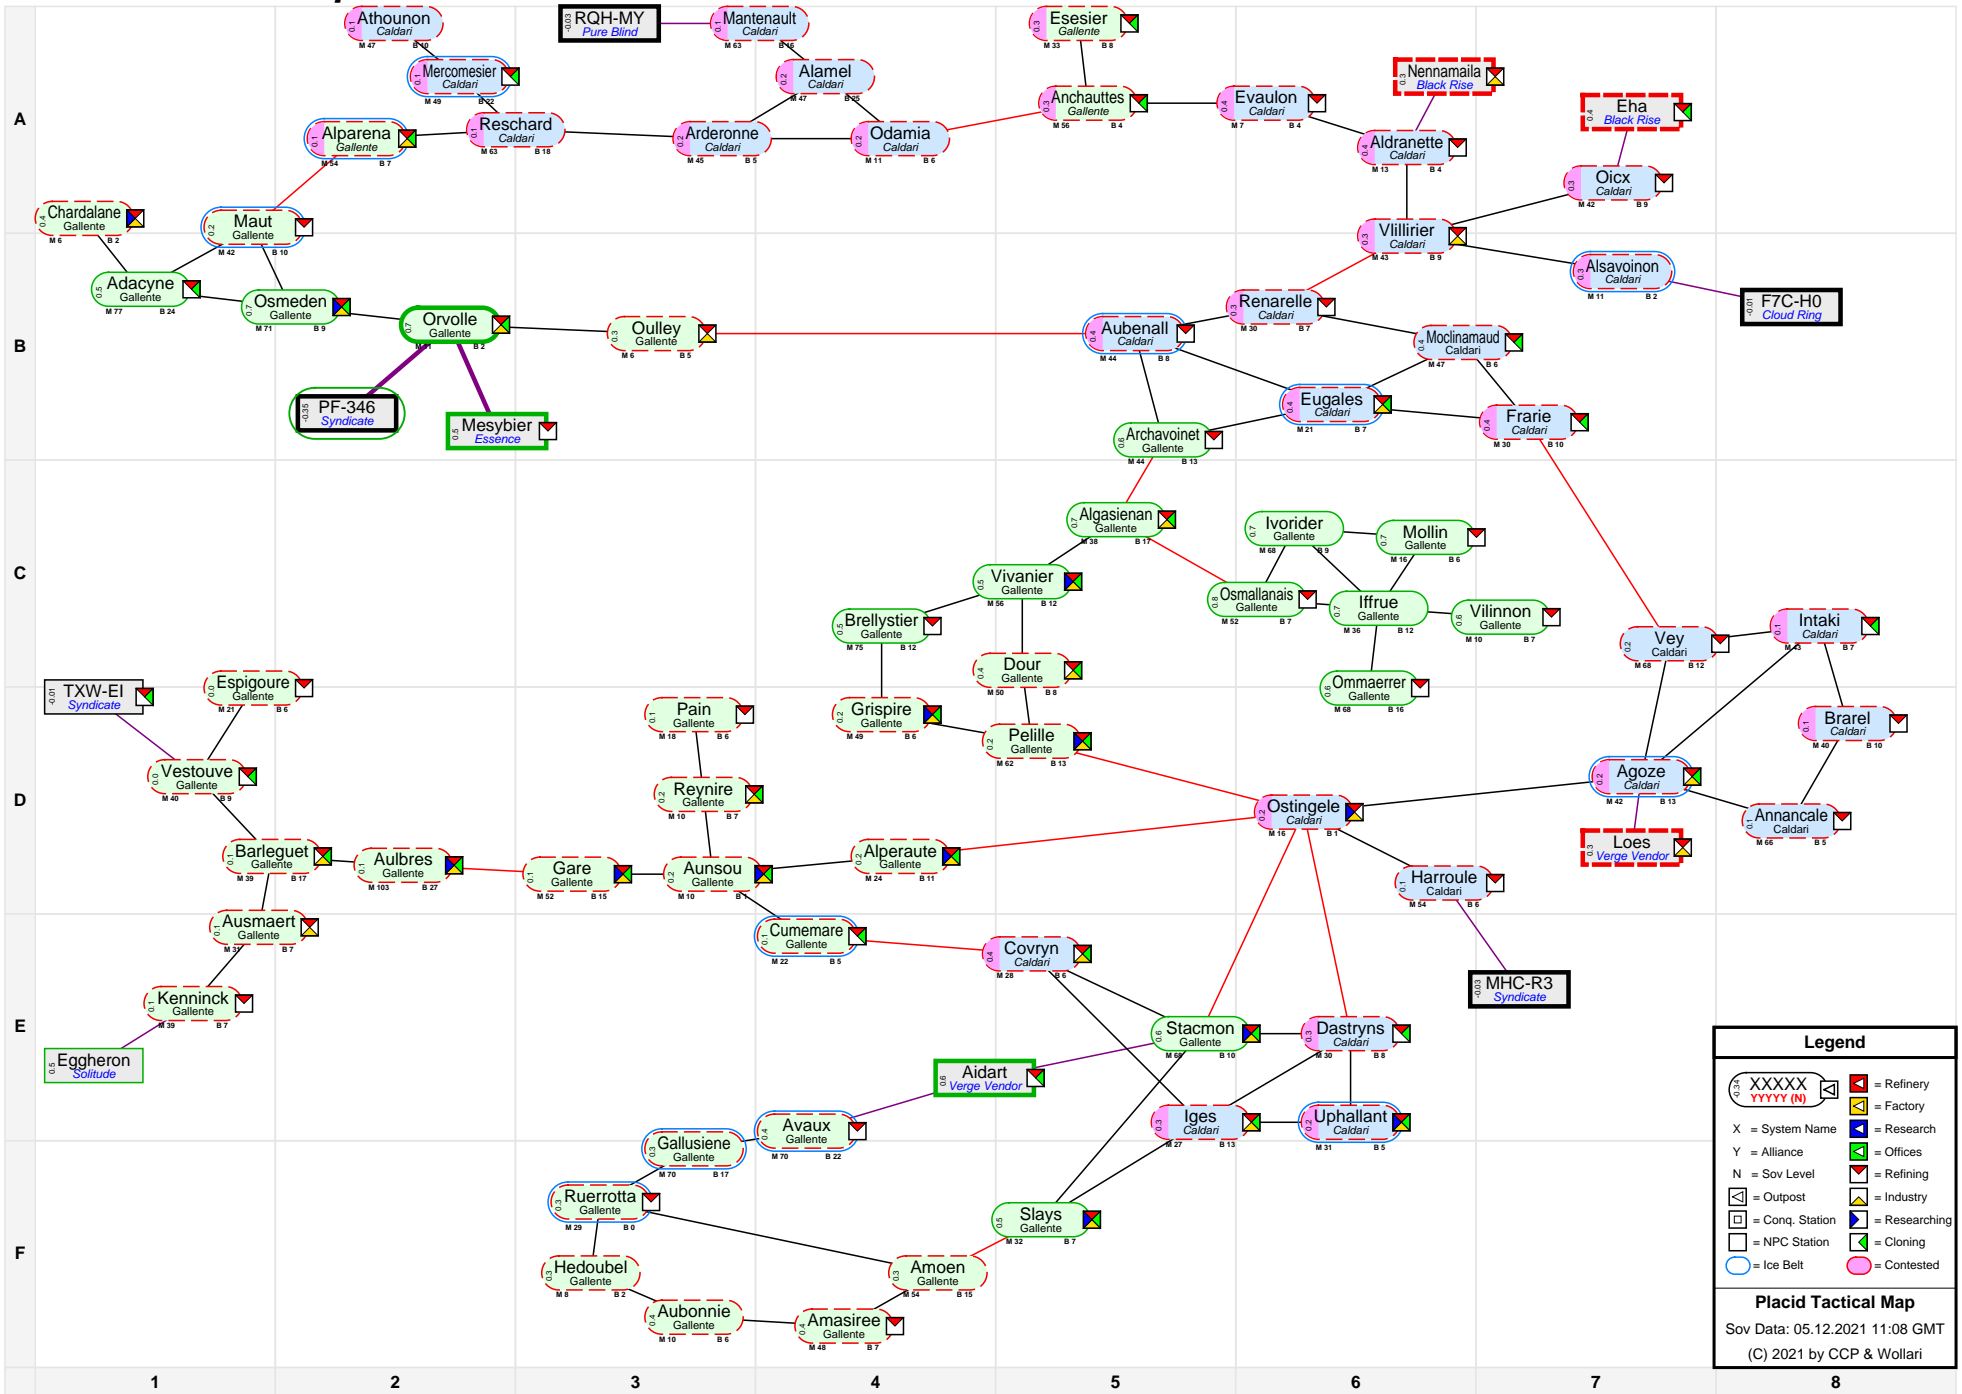

Placid Tactical Map

Legend

- XXXXX (N) = Alliance
- YYYYY (N) = Sov Level
- X = System Name
- Y = Alliance
- N = Sov Level
- = Outpost
- = Conq. Station
- = NPC Station
- = Cloning
- = Ice Belt
- = Contested
- 🏭 = Refinery
- 🏭 = Factory
- 🔬 = Research
- 🏢 = Offices
- 🏢 = Refining
- 🏭 = Industry
- 🏭 = Researching

Placid Tactical Map
 Sov Data: 05.12.2021 11:08 GMT
 (C) 2021 by CCP & Wollari