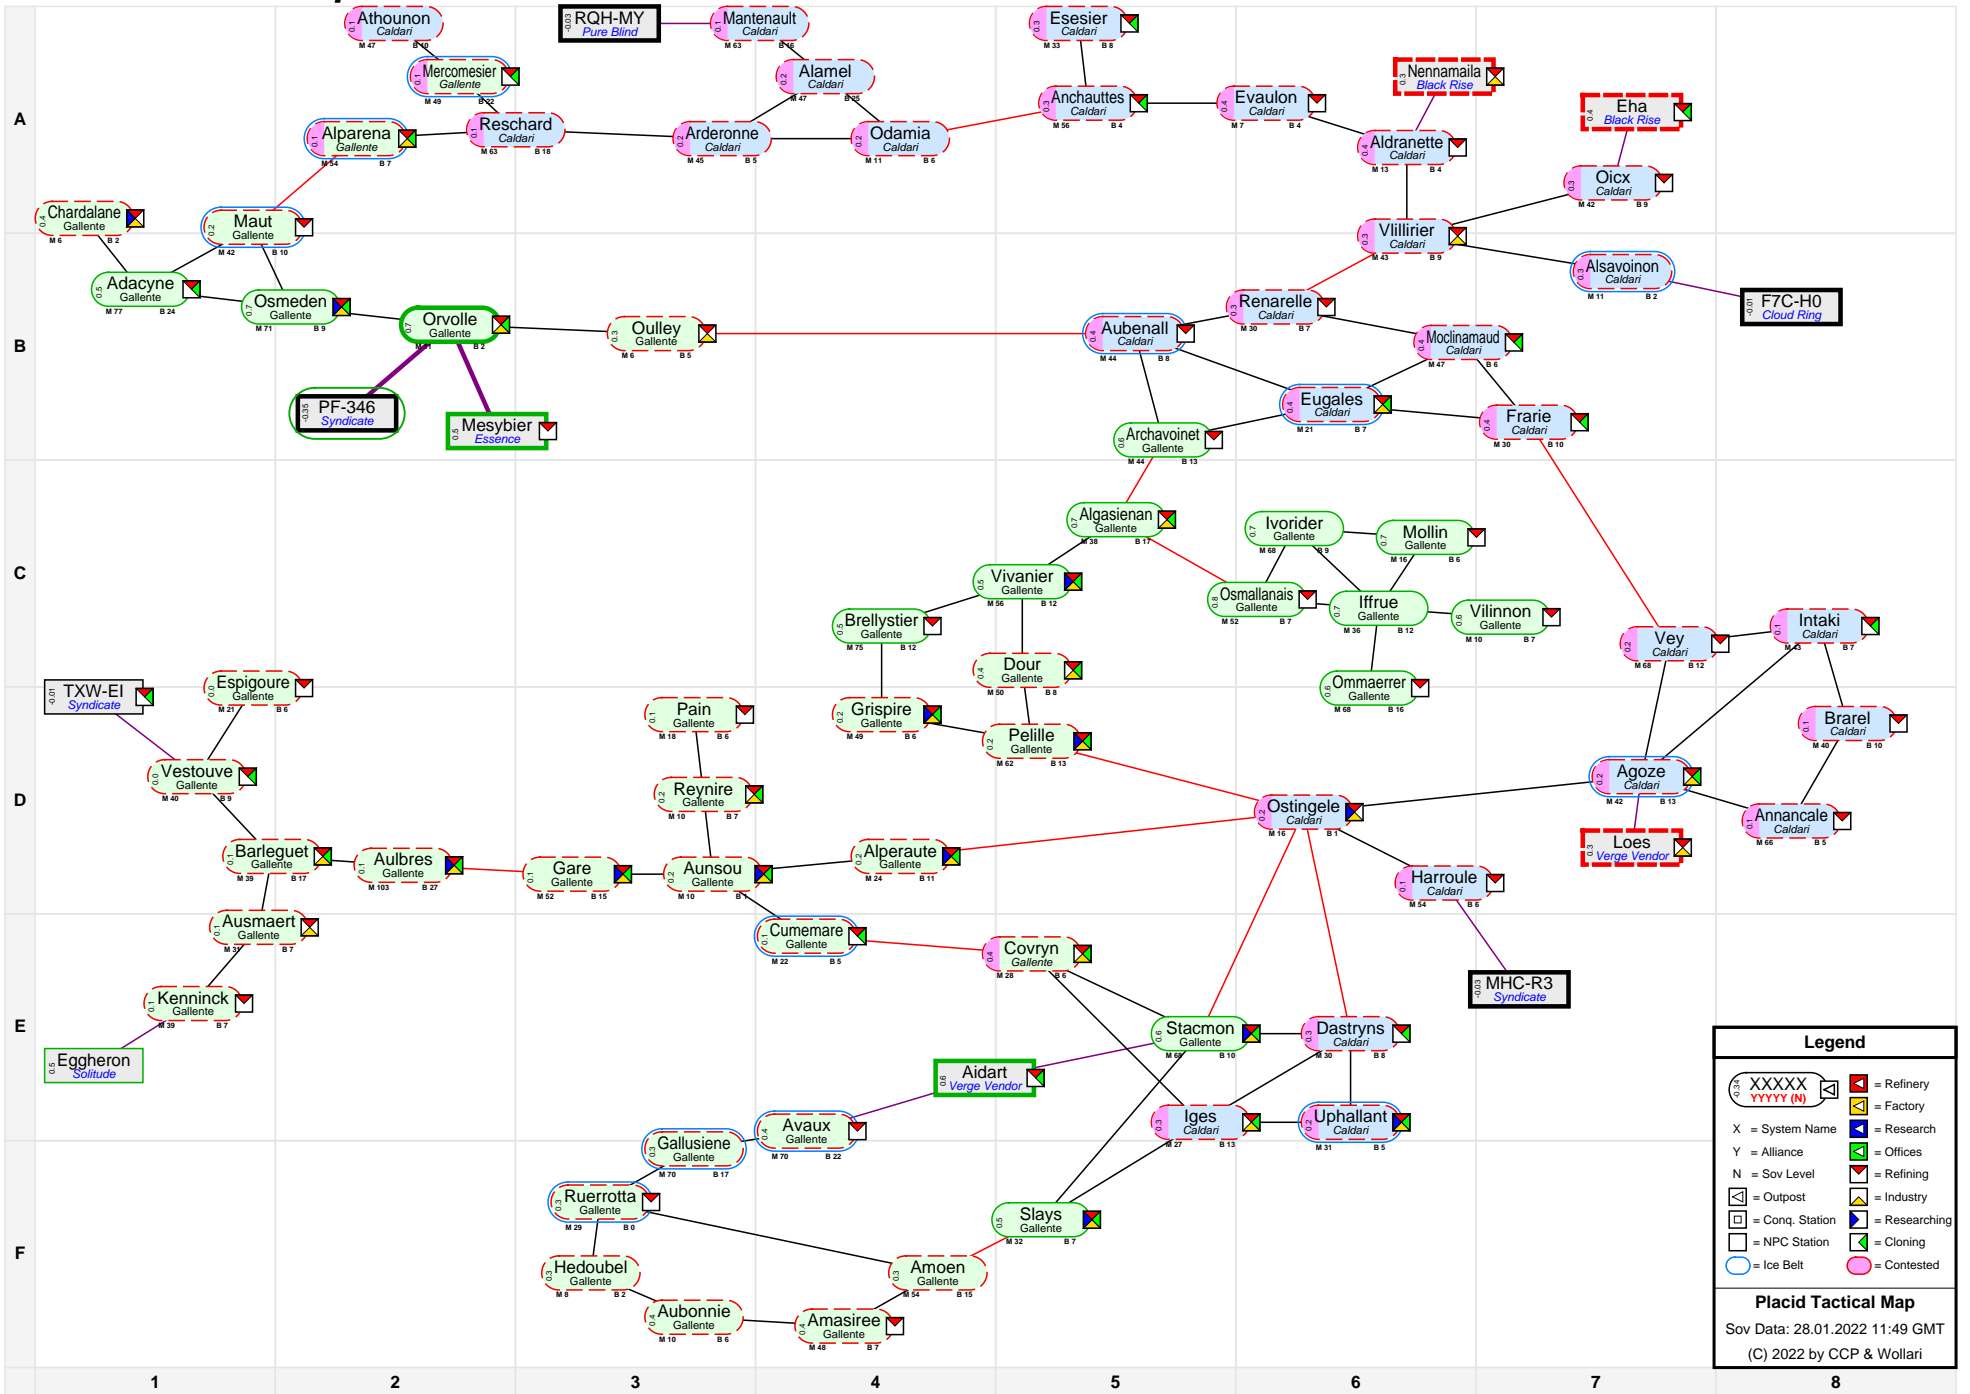

# Placid Tactical Map

**Legend**

XXXXXX YYYYY (N) = System Name

X = Alliance

Y = Alliance

N = Sov Level

[Icon] = Outpost

[Icon] = Conq. Station

[Icon] = NPC Station

[Icon] = Ice Belt

[Icon] = Contested

[Icon] = Refinery

[Icon] = Factory

[Icon] = Research

[Icon] = Offices

[Icon] = Refining

[Icon] = Industry

[Icon] = Cloning

**Placid Tactical Map**

Sov Data: 28.01.2022 11:49 GMT

(C) 2022 by CCP & Wollari