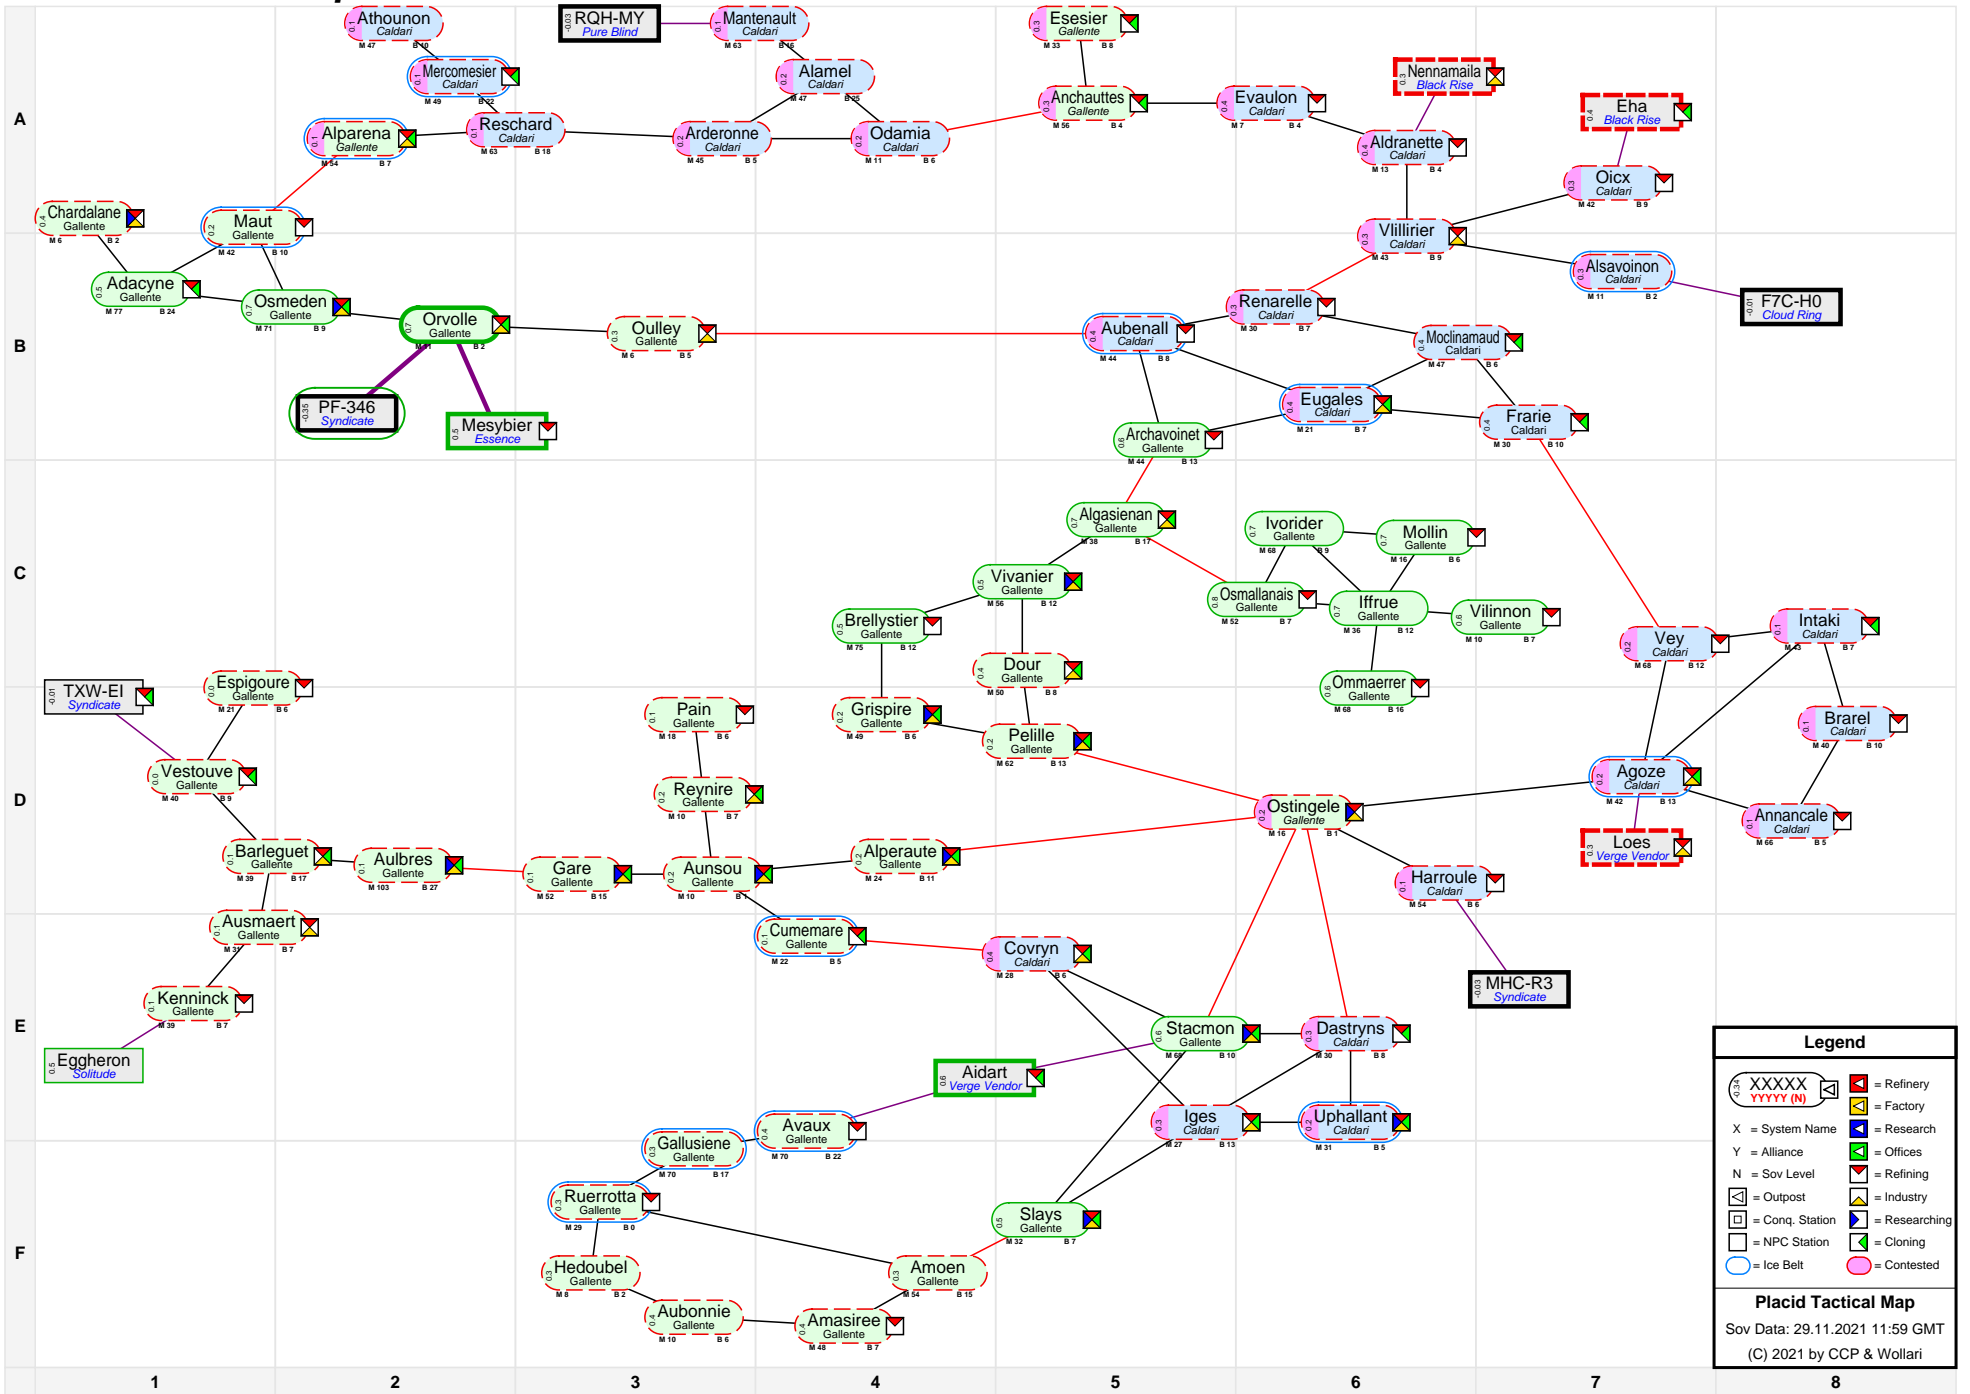

Placid Tactical Map

Legend

- XXXXX
YYYY (N) [Icon] = Refinery
- X [Icon] = System Name
- Y [Icon] = Alliance
- N [Icon] = Sov Level
- [Icon] = Offices
- [Icon] = Refining
- [Icon] = Outpost
- [Icon] = Industry
- [Icon] = Conq. Station
- [Icon] = Researching
- [Icon] = NPC Station
- [Icon] = Cloning
- [Icon] = Ice Belt
- [Icon] = Contested

Placid Tactical Map
 Sov Data: 29.11.2021 11:59 GMT
 (C) 2021 by CCP & Wollari