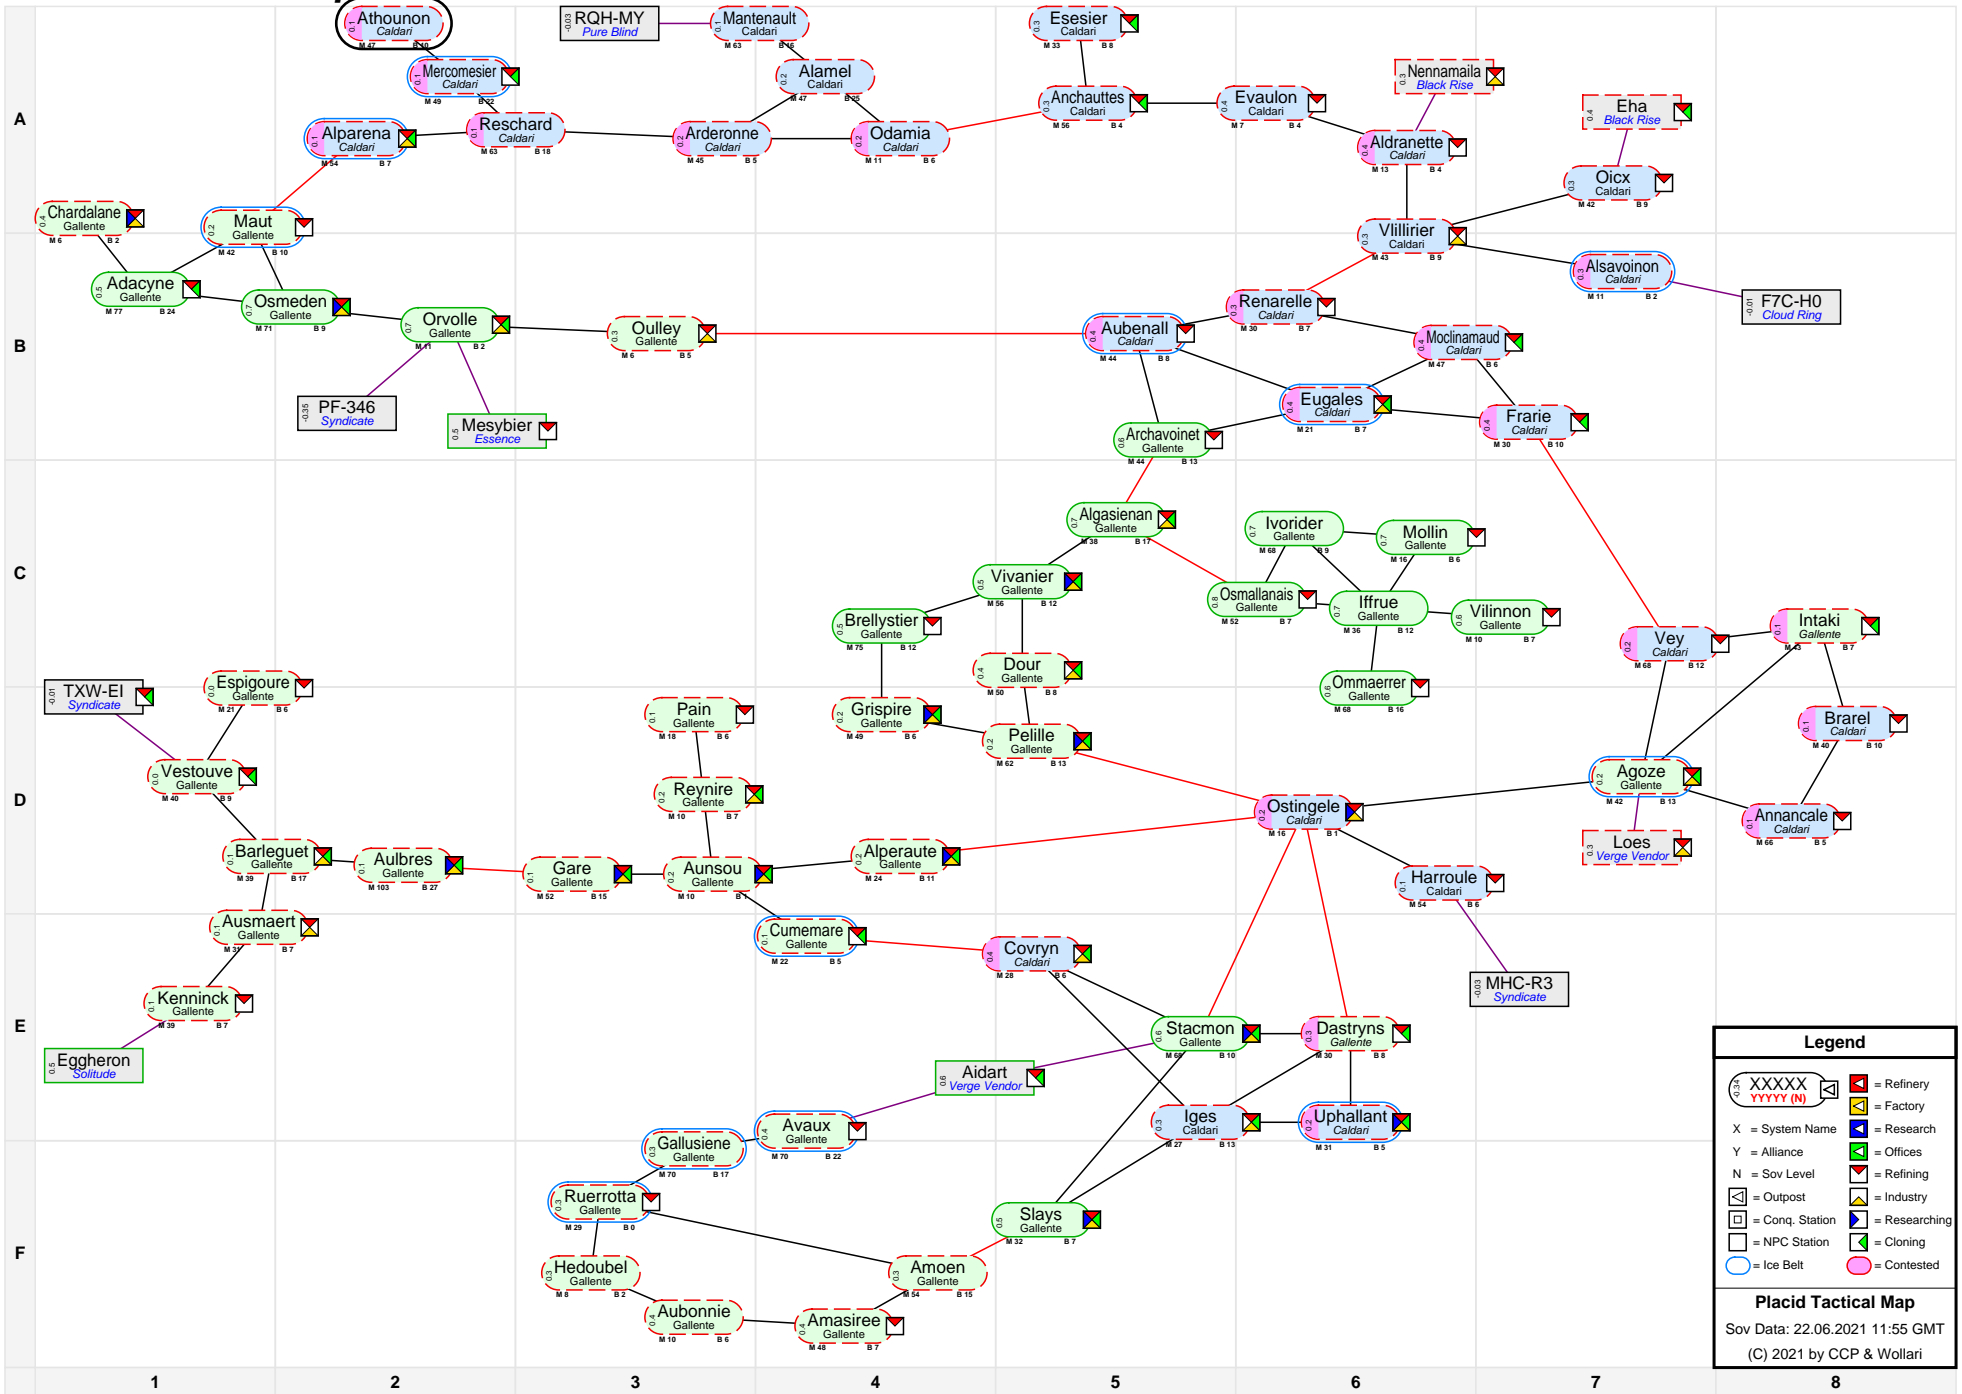

Placid Tactical Map

Legend	
	= Refinery
	= Factory
	= Research
	= Offices
	= Refining
	= Industry
	= Conq. Station
	= Researching
	= Cloning
	= Ice Belt
	= Contested

Placid Tactical Map
 Sov Data: 22.06.2021 11:55 GMT
 (C) 2021 by CCP & Wollari