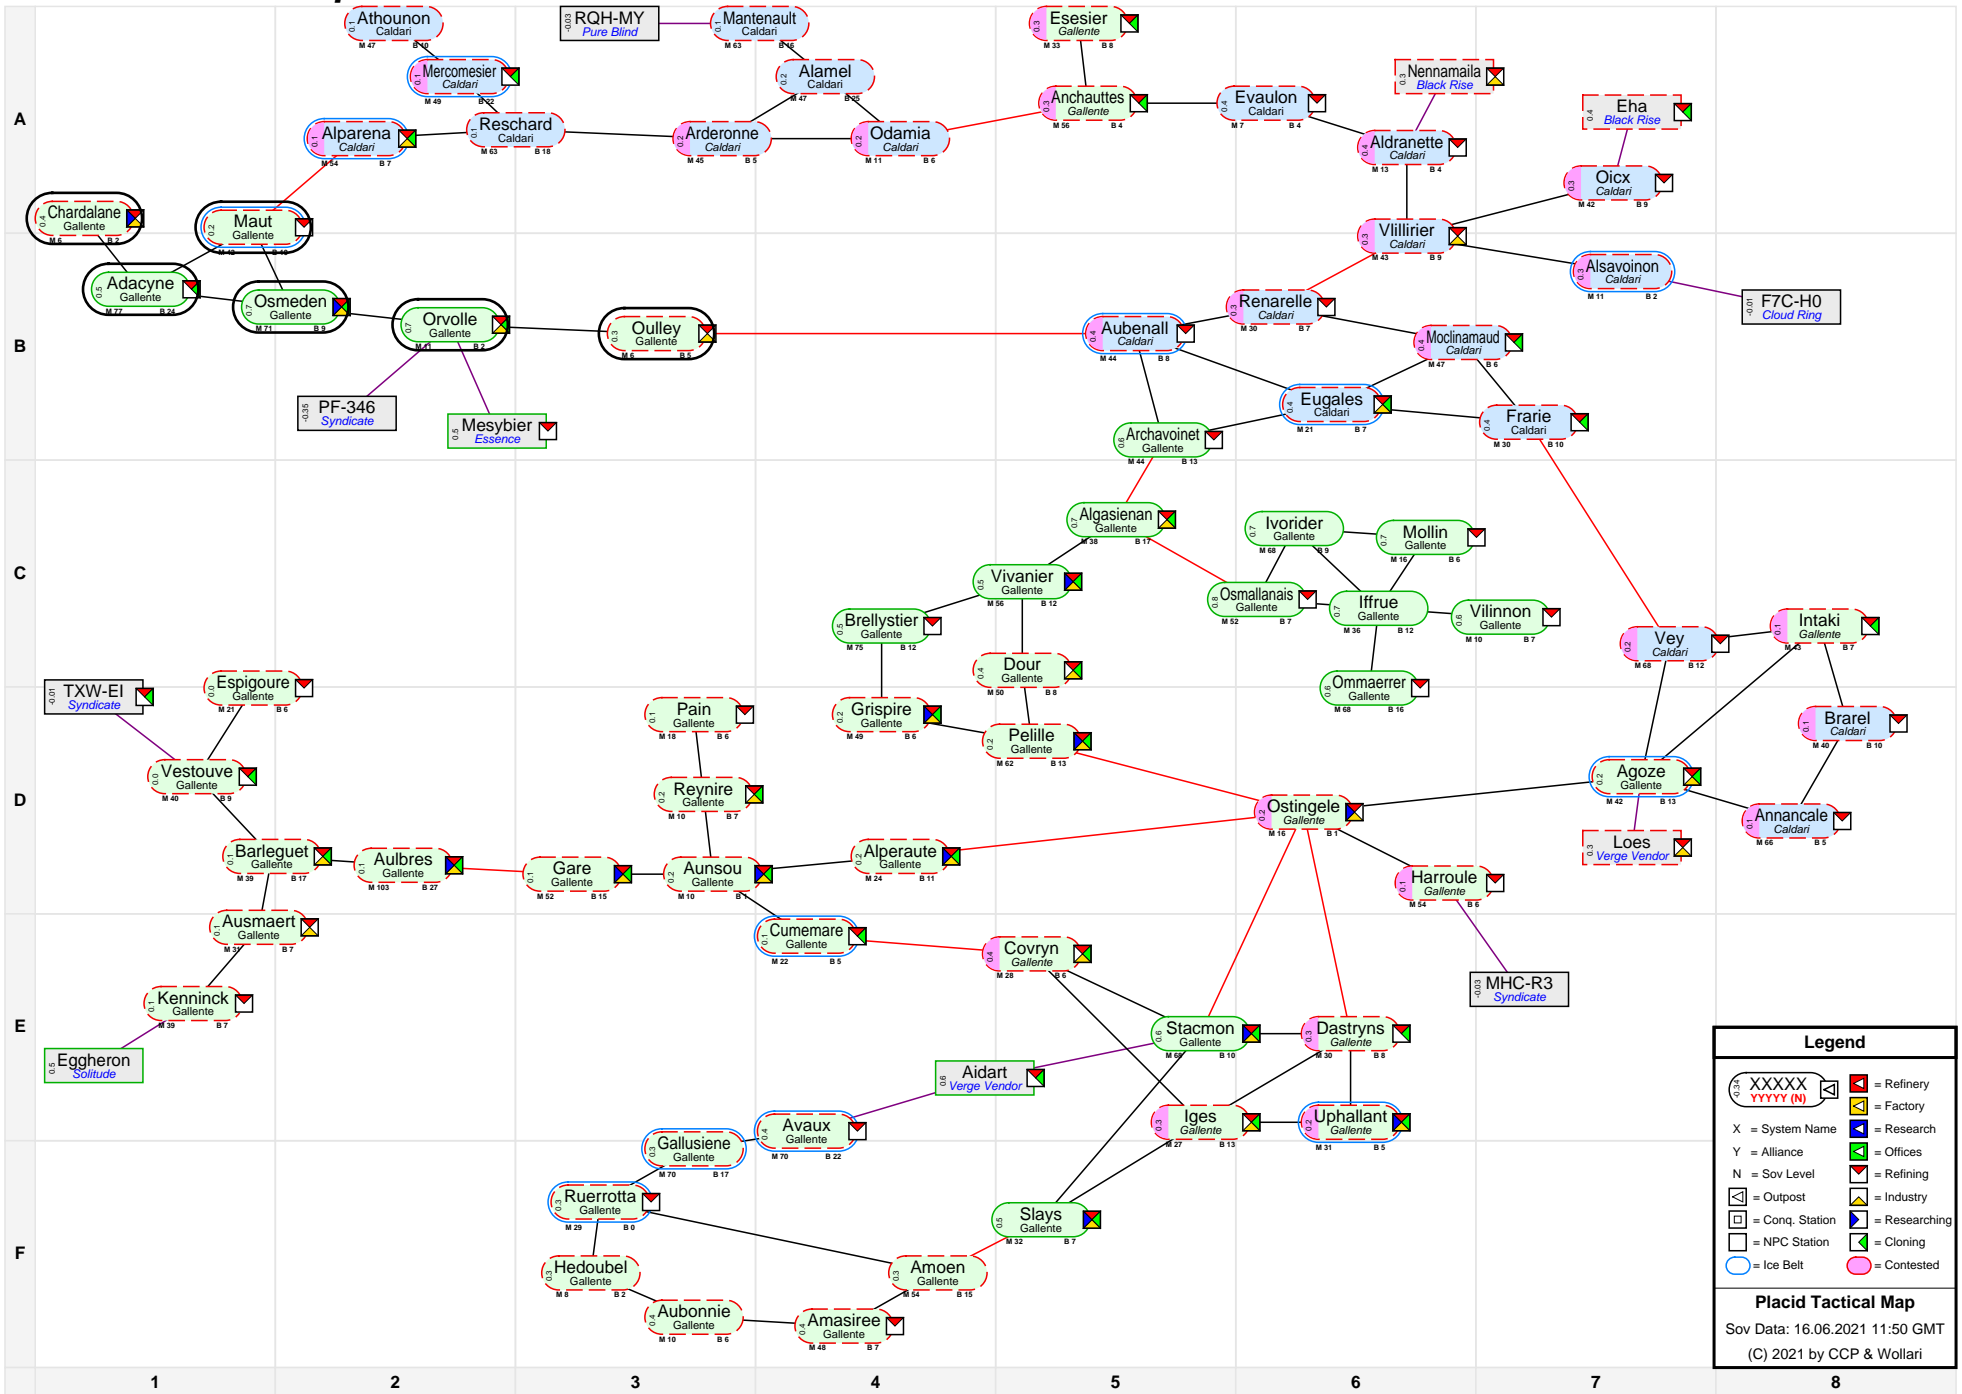

Placid Tactical Map

Legend

- XXXXX (with icons) = Refinery
- XXXXX (with icon) = Factory
- X = System Name
- Y = Alliance
- N = Sov Level
- N (with icon) = Offices
- N (with icon) = Refining
- N (with icon) = Outpost
- N (with icon) = Industry
- N (with icon) = Conq. Station
- N (with icon) = Researching
- N (with icon) = NPC Station
- Blue circle = Ice Belt
- Pink circle = Contested

Placid Tactical Map
 Sov Data: 16.06.2021 11:50 GMT
 (C) 2021 by CCP & Wollari