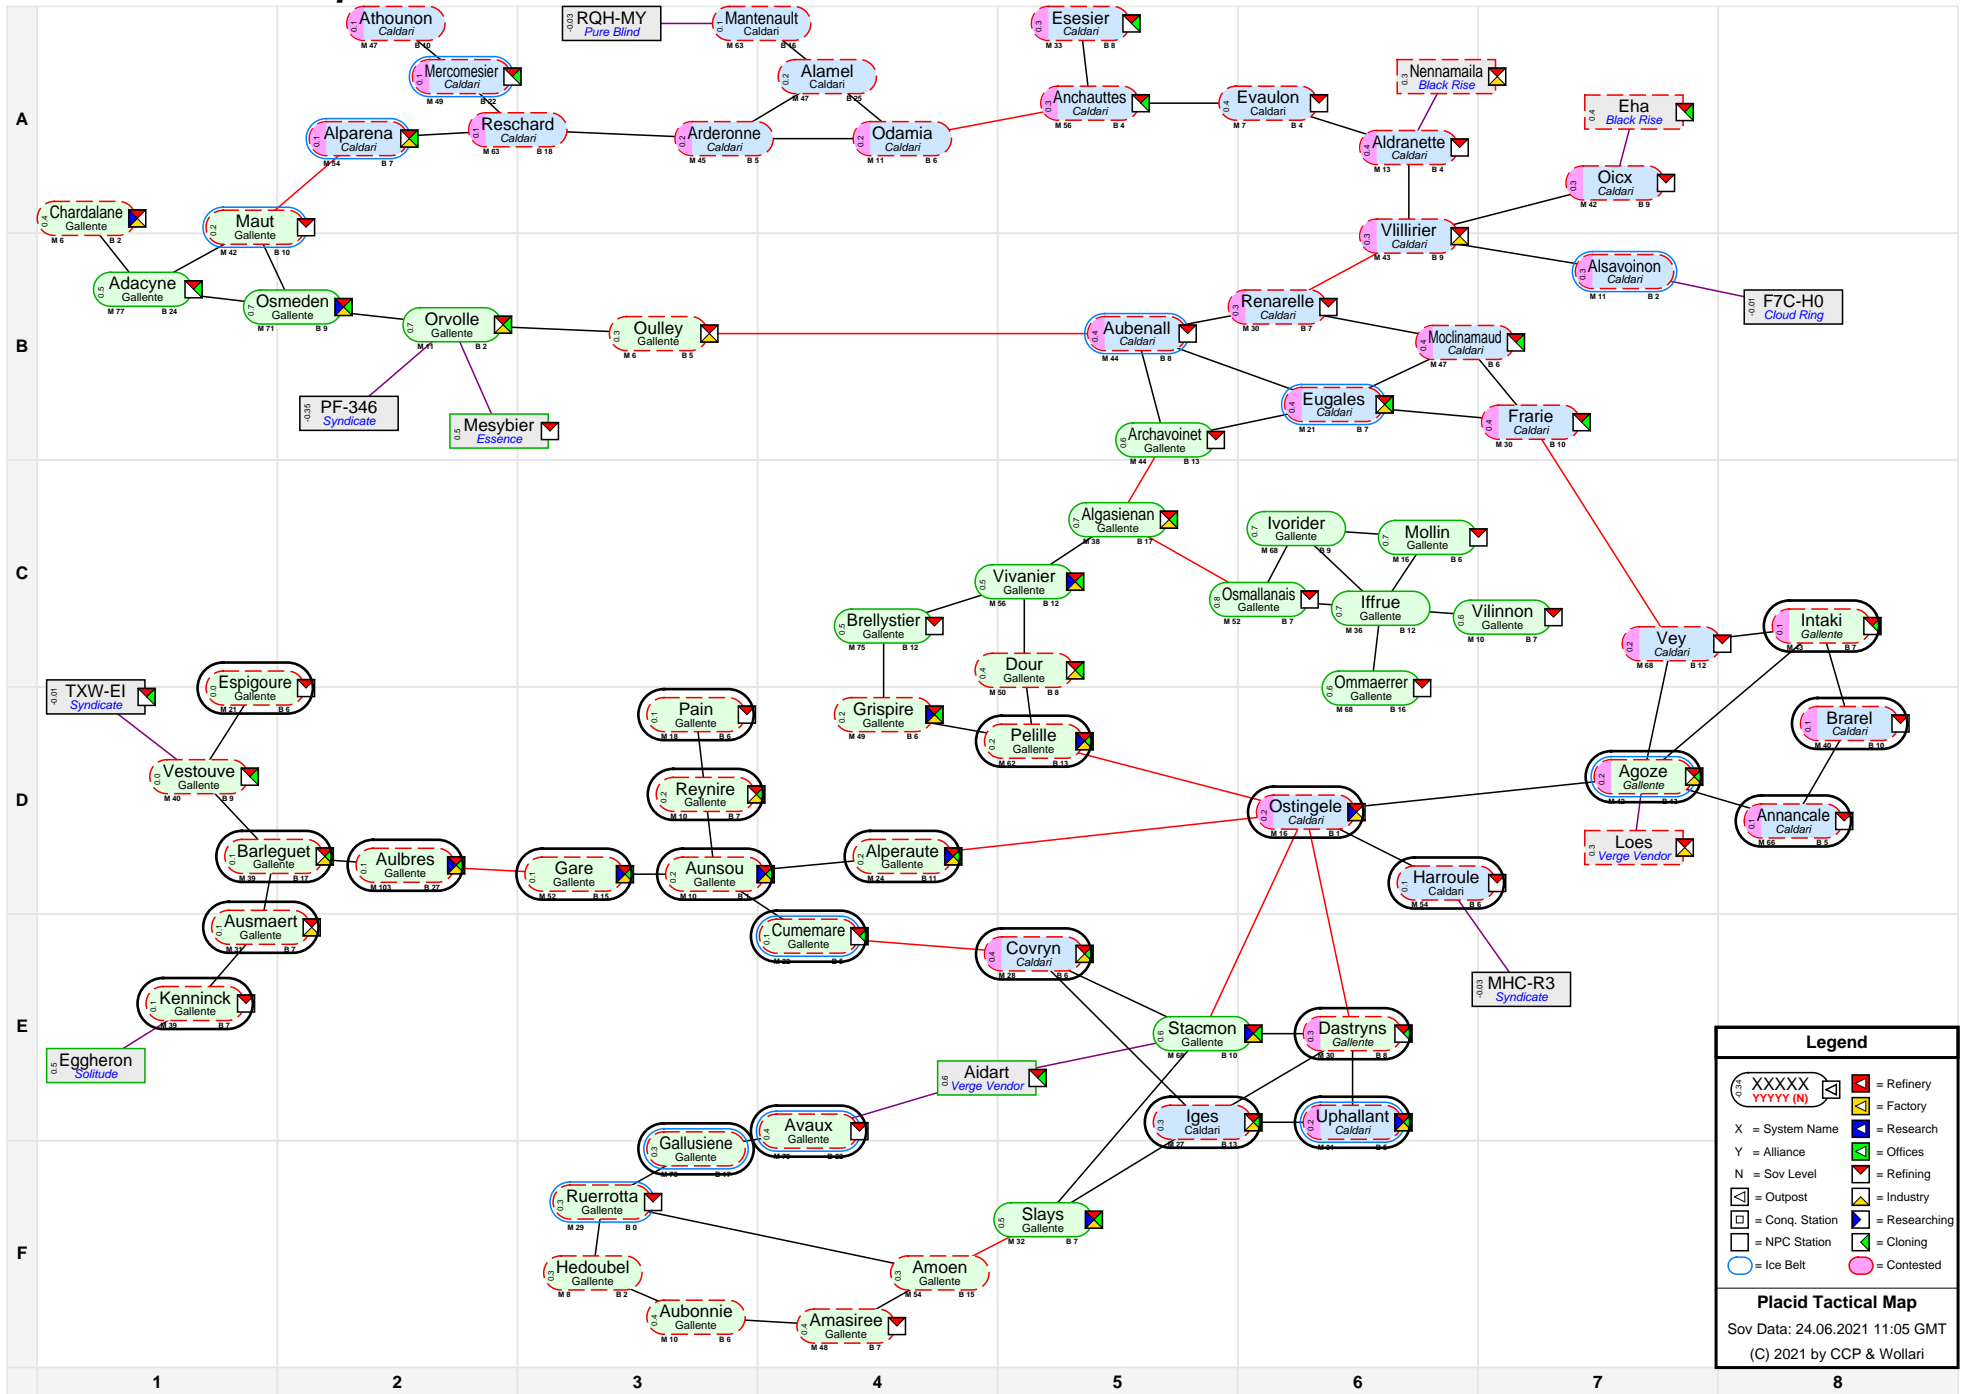

Placid Tactical Map

Legend	
	= Refinery
	= Factory
	= Research
	= Offices
	= Refining
	= Industry
	= Outpost
	= Conq. Station
	= Researching
	= NPC Station
	= Cloning
	= Ice Belt
	= Contested

Placid Tactical Map
 Sov Data: 24.06.2021 11:05 GMT
 (C) 2021 by CCP & Wollari