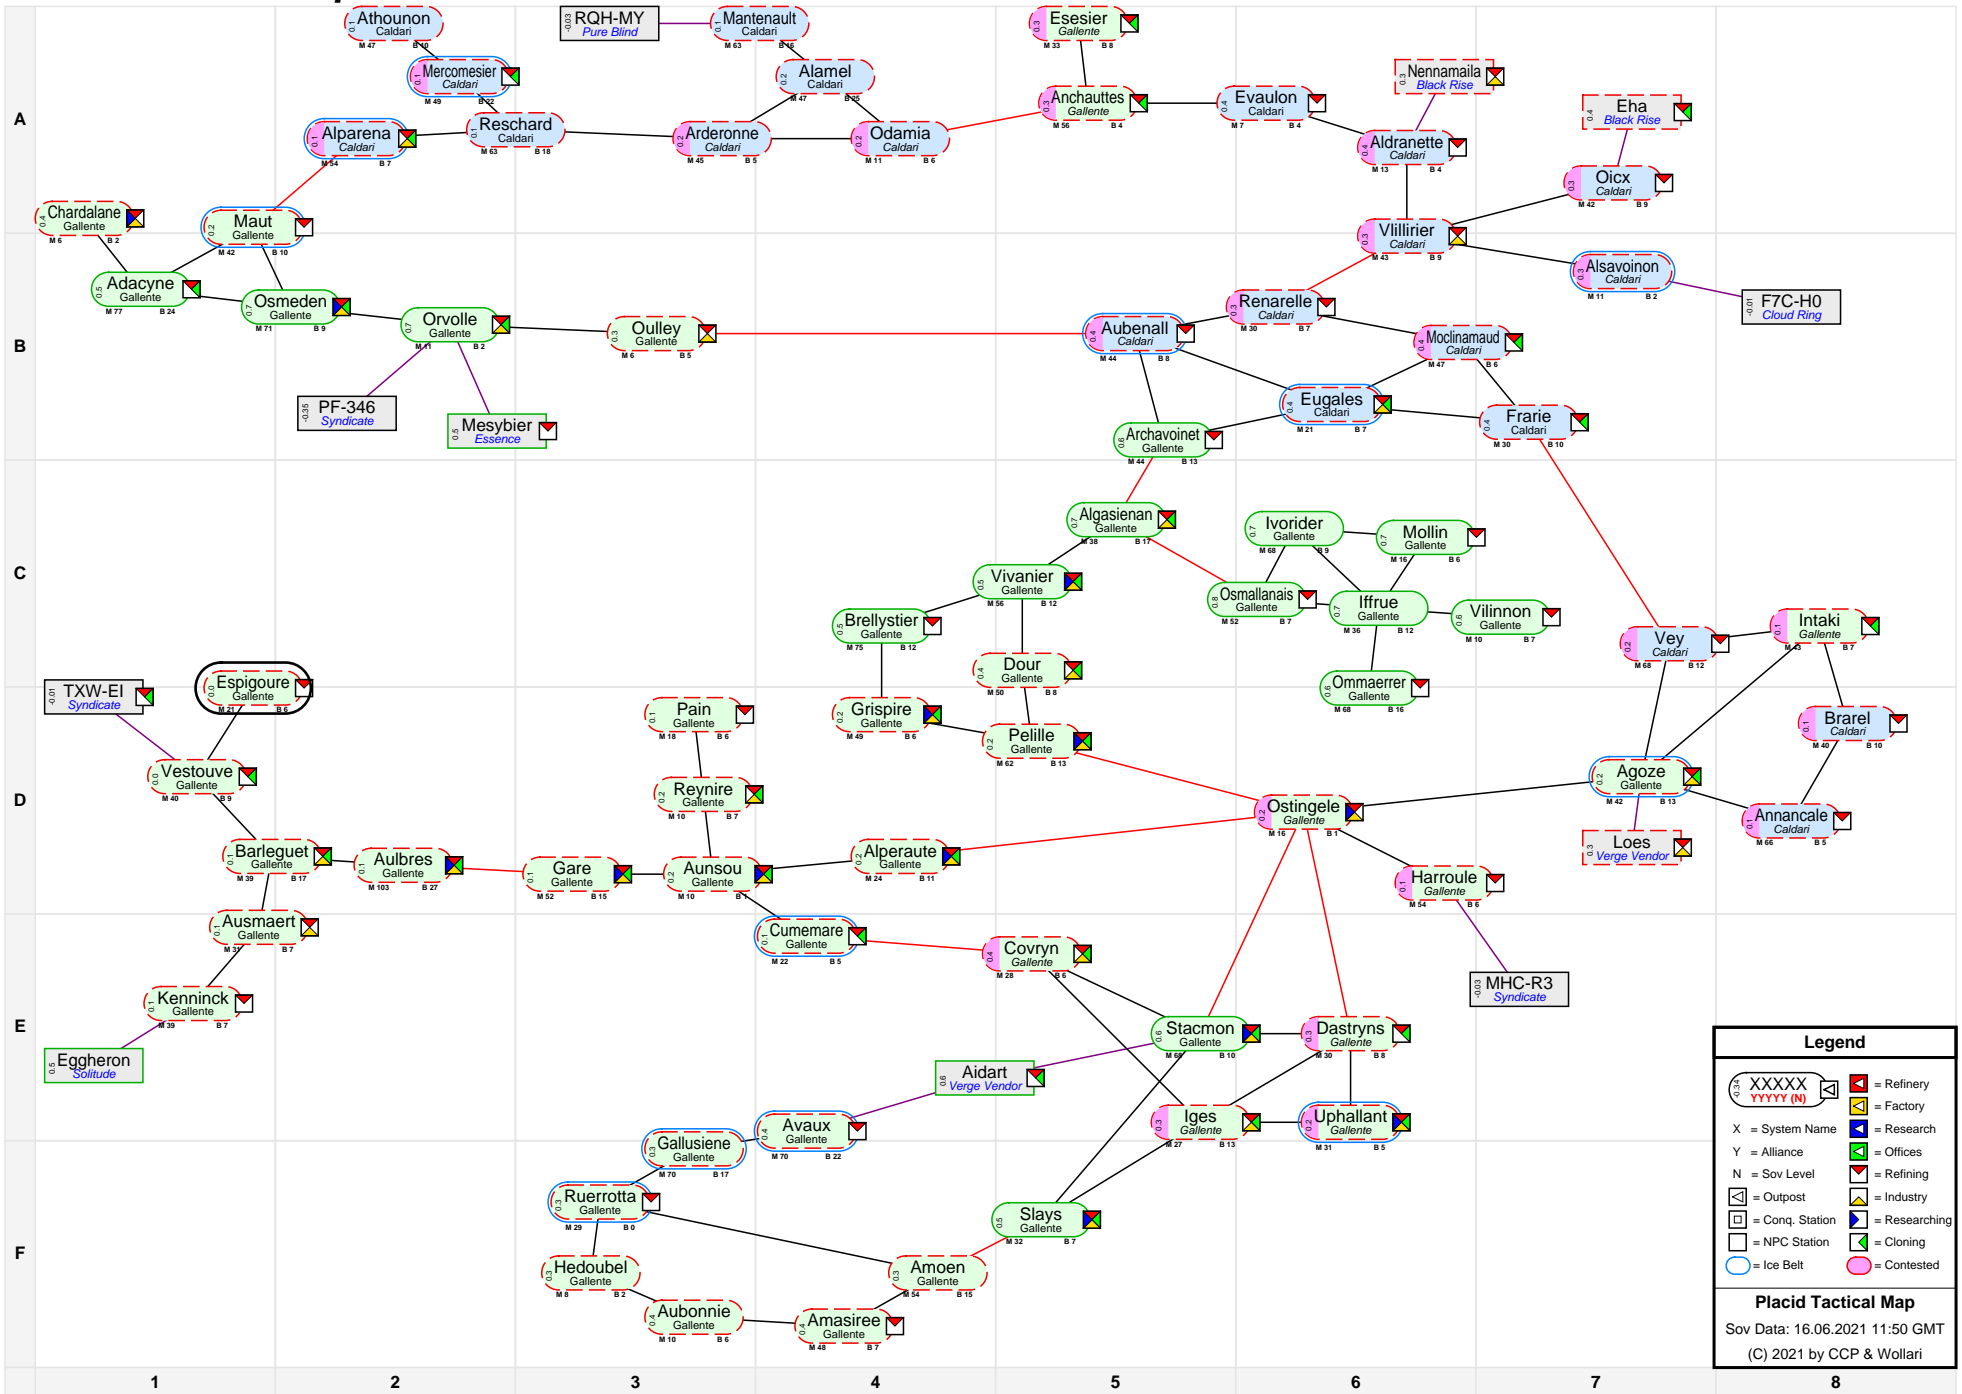

# Placid Tactical Map

Legend	
	= Refinery
	= Factory
	= Research
	= Offices
	= Refining
	= Industry
	= Conq. Station
	= Researching
	= NPC Station
	= Cloning
	= Ice Belt
	= Contested

**Placid Tactical Map**  
 Sov Data: 16.06.2021 11:50 GMT  
 (C) 2021 by CCP & Wollari