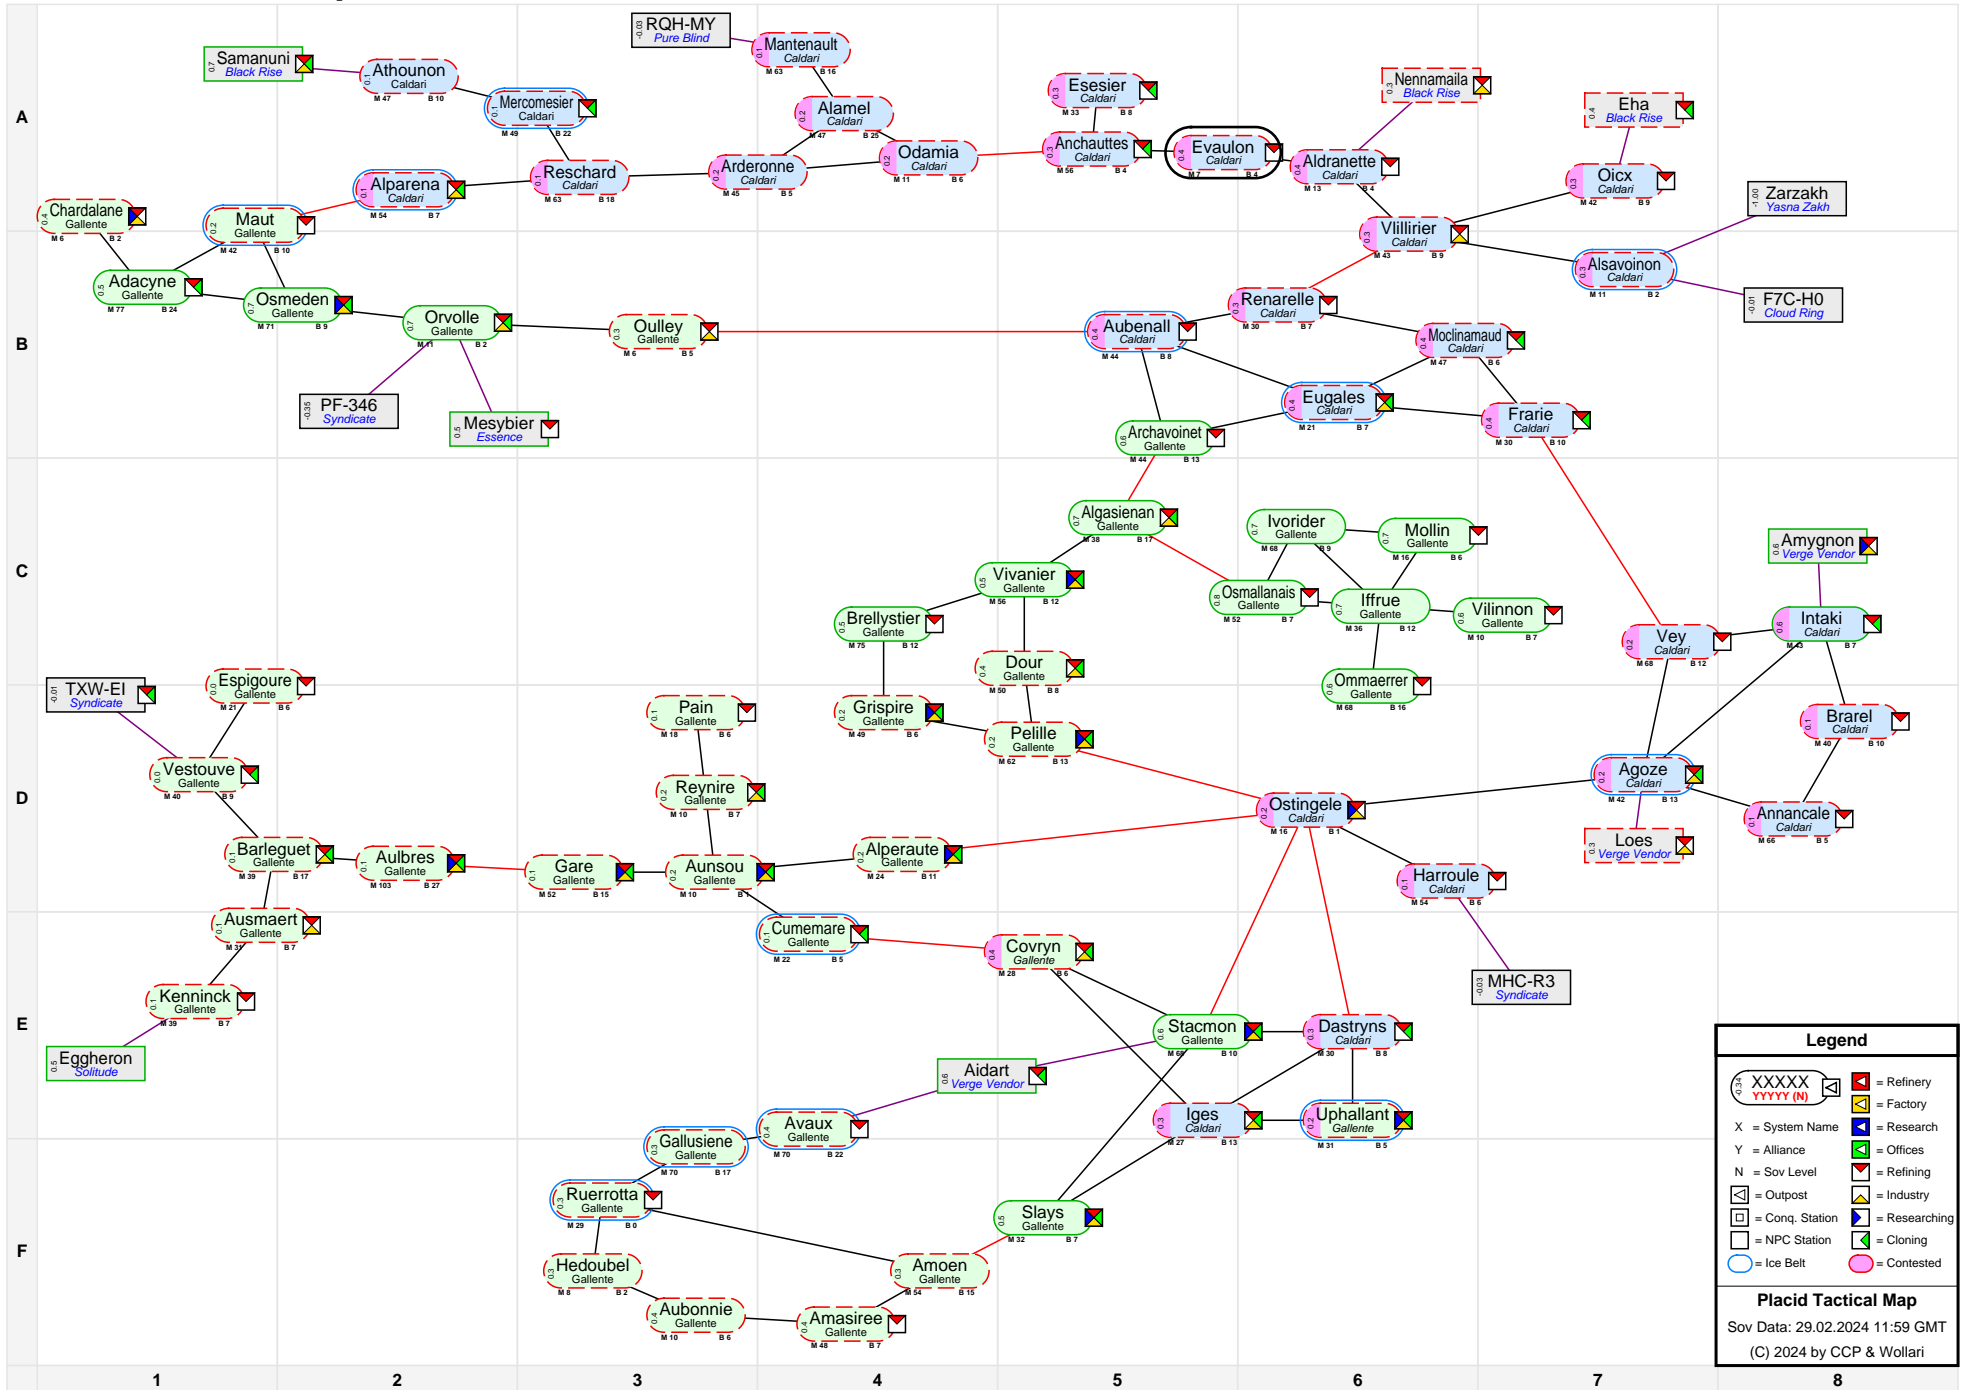

Placid Tactical Map

Legend		
		= Refinery
		= Factory
		= Research
		= Alliance
		= Offices
		= Refining
		= Industry
		= Conq. Station
		= Researching
		= Cloning
		= Contested

Placid Tactical Map
 Sov Data: 29.02.2024 11:59 GMT
 (C) 2024 by CCP & Wollari