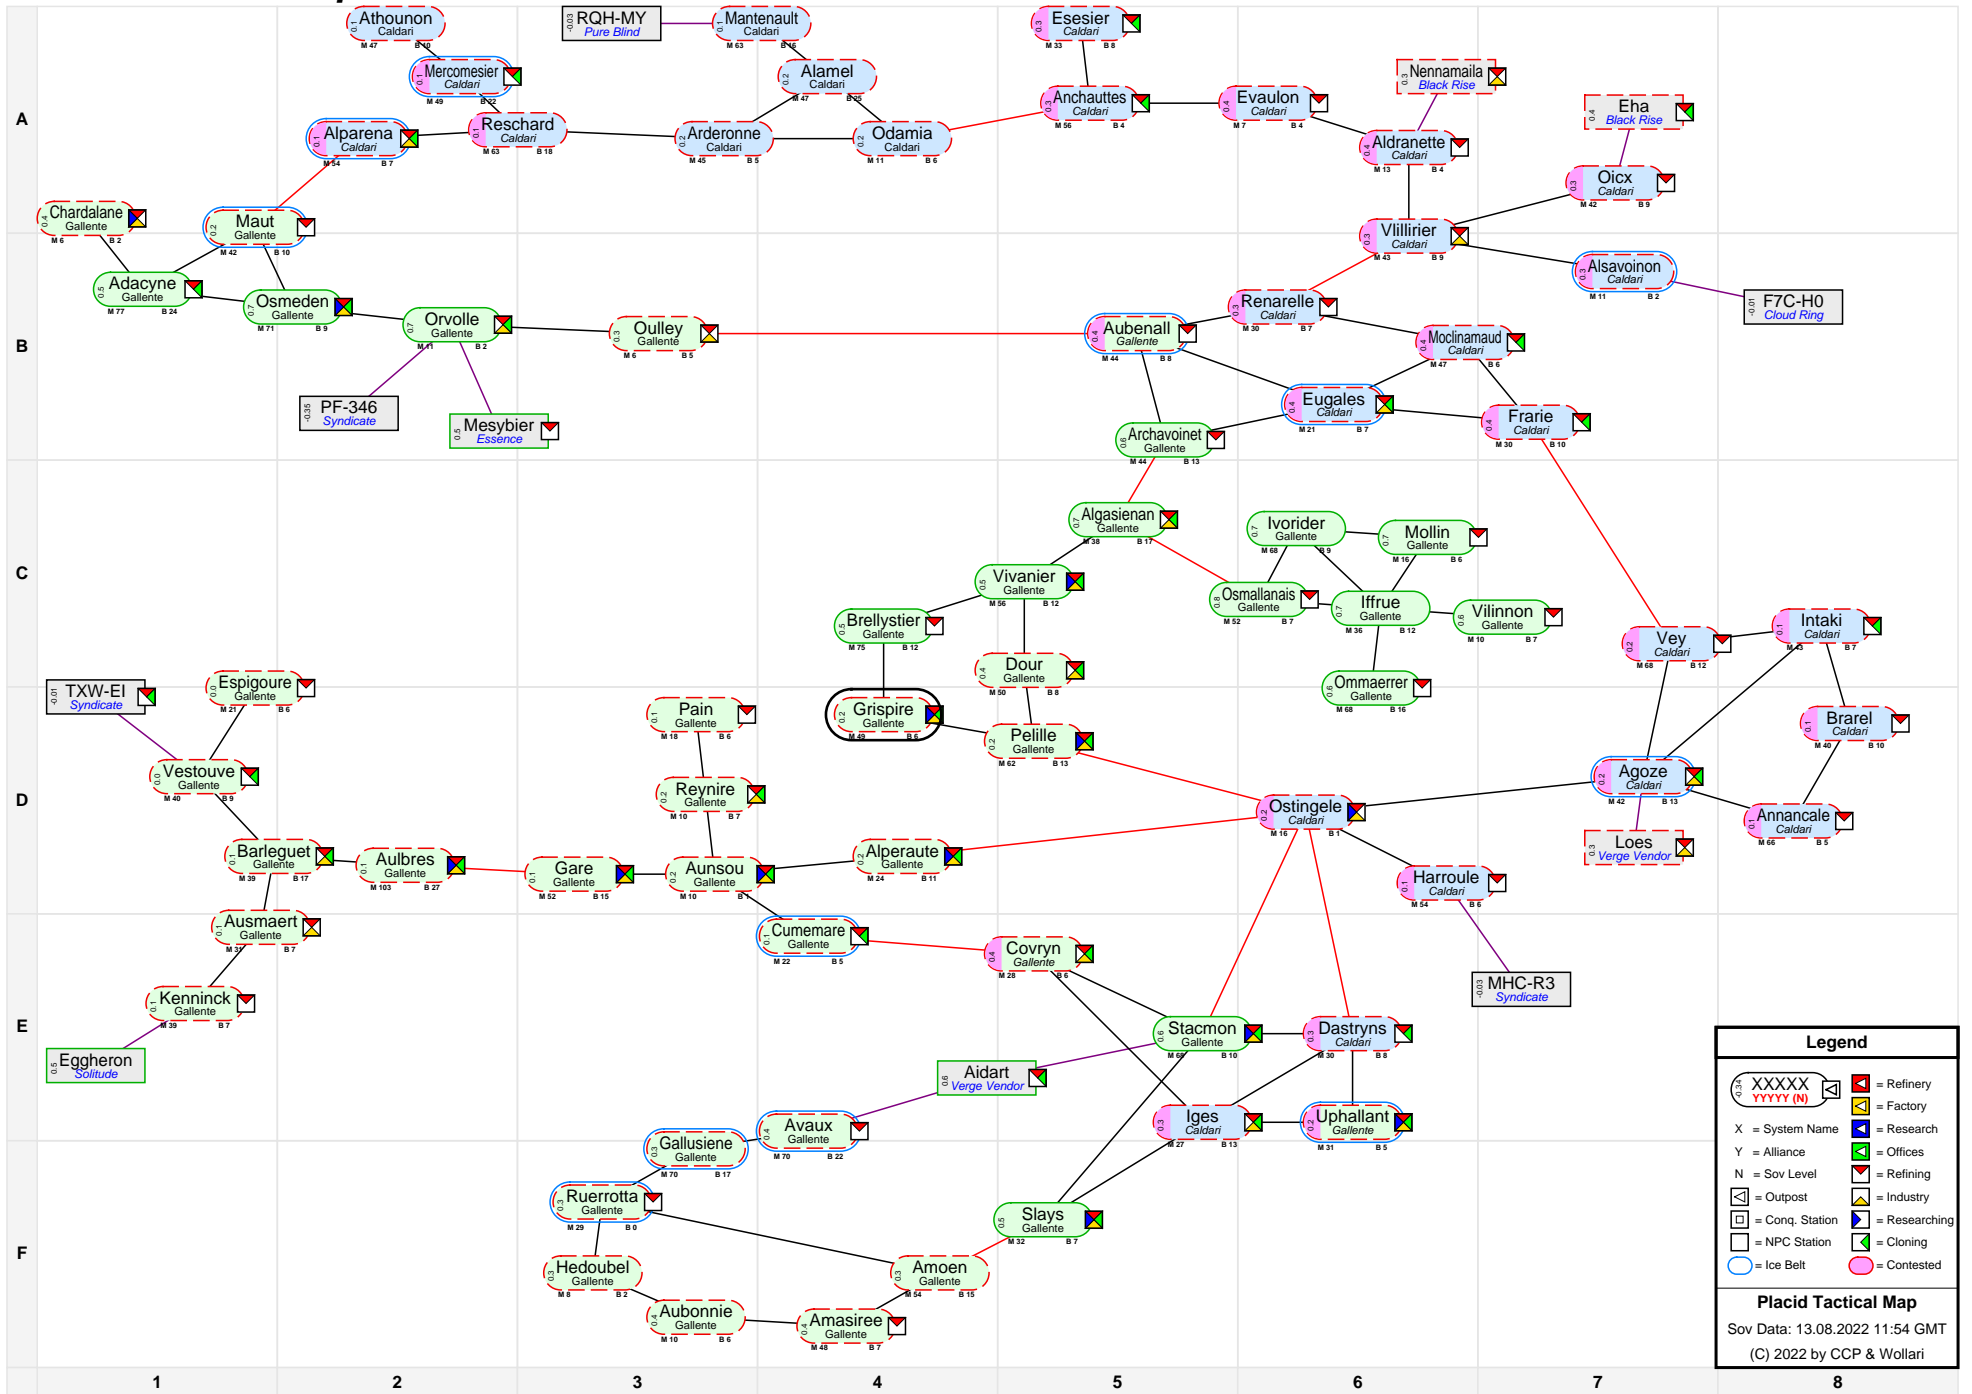

# Placid Tactical Map

Legend	
	= Refinery
	= Factory
	= Research
	= Offices
	= Sov Level
	= Refining
	= Industry
	= Outpost
	= Conq. Station
	= Researching
	= NPC Station
	= Cloning
	= Ice Belt
	= Contested

**Placid Tactical Map**  
 Sov Data: 13.08.2022 11:54 GMT  
 (C) 2022 by CCP & Wollari