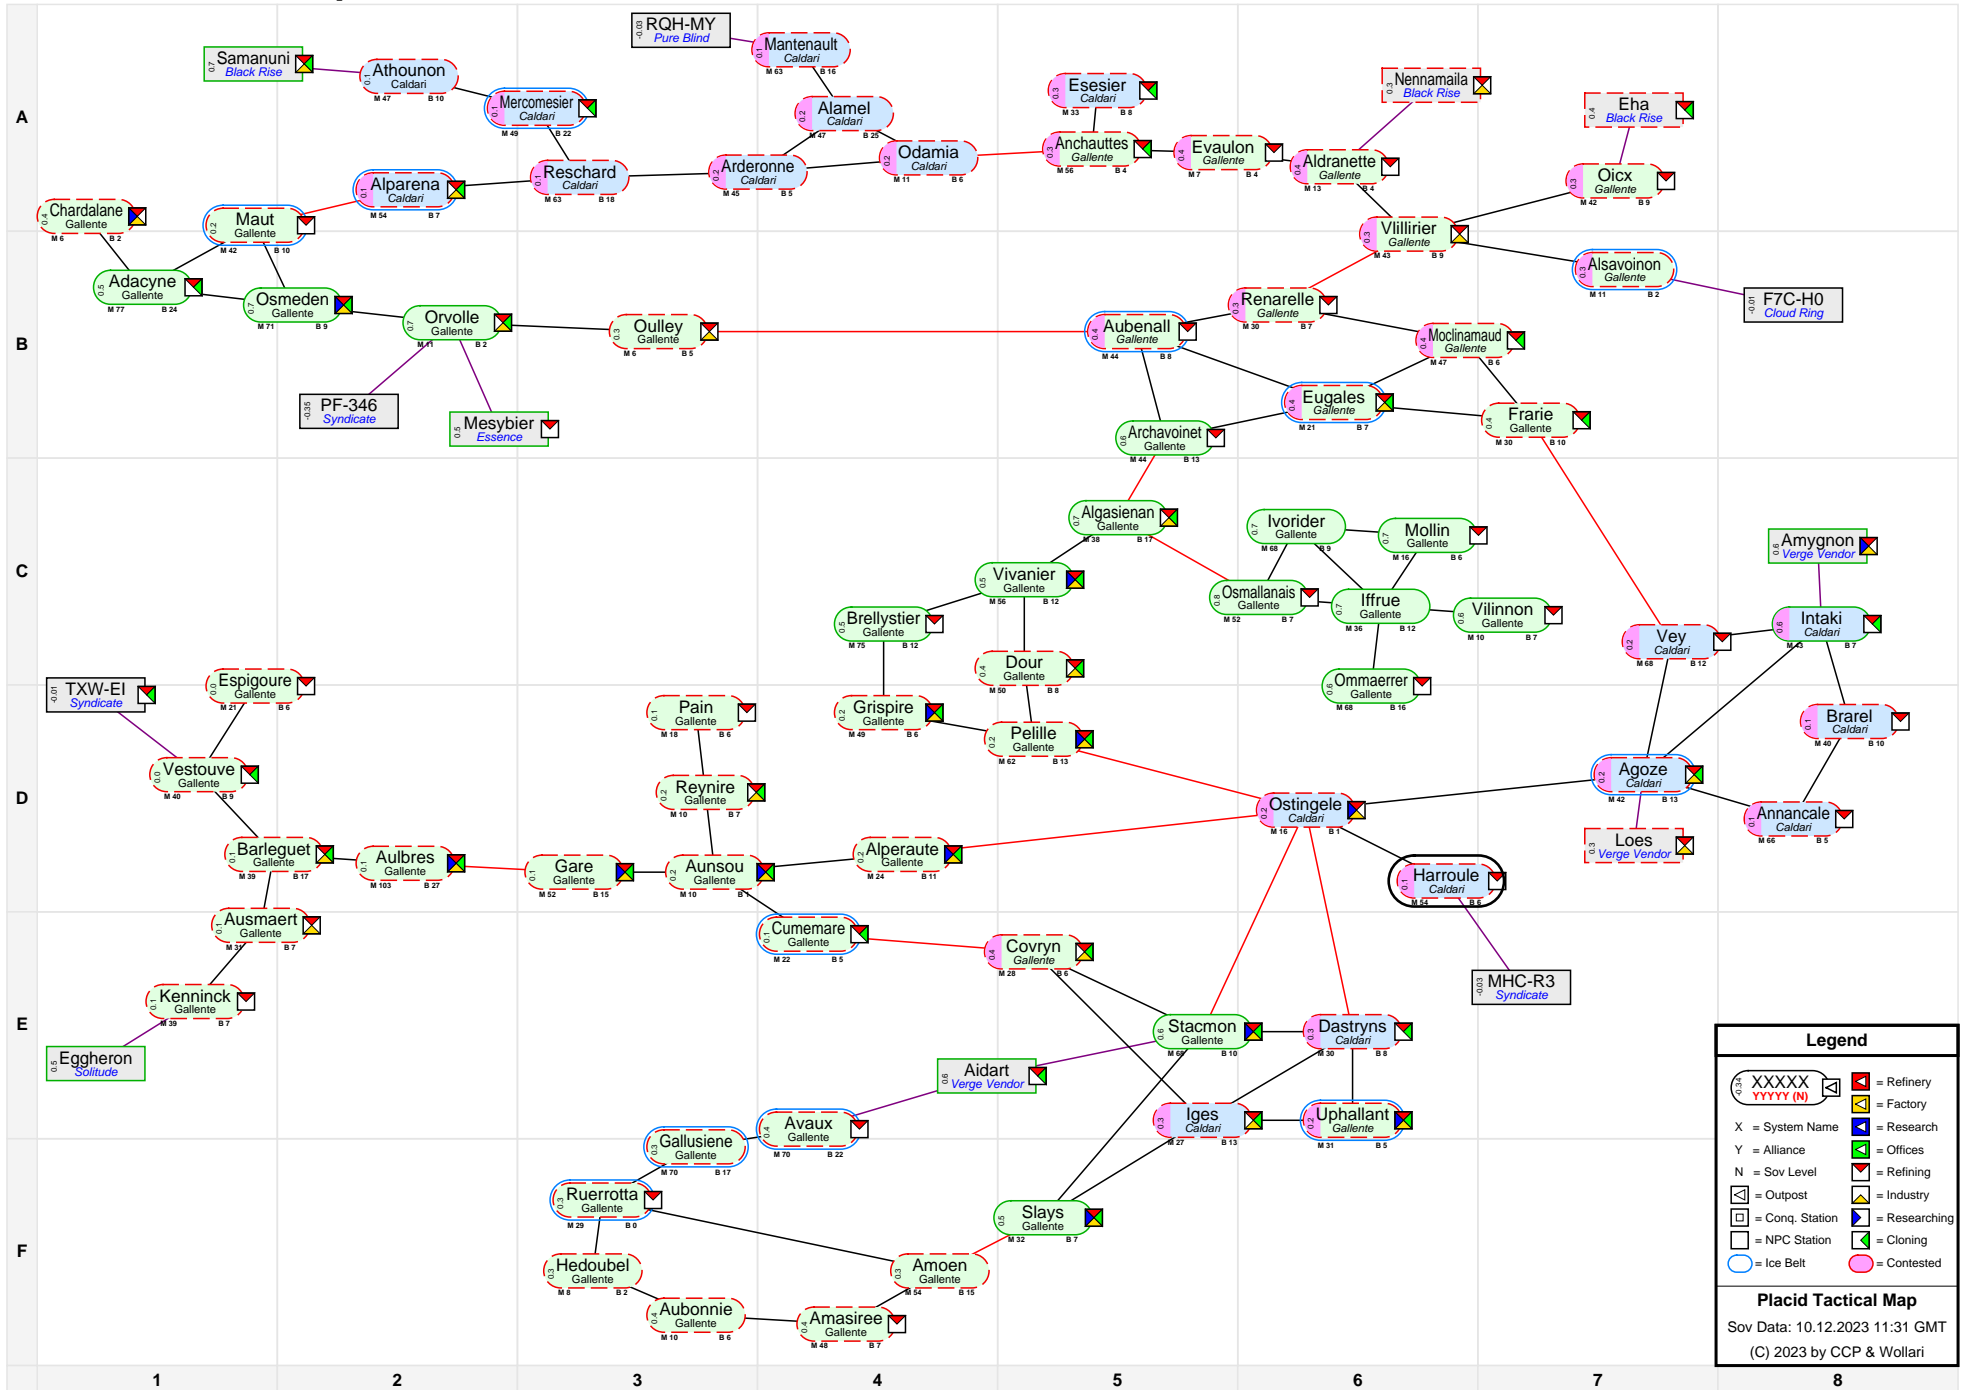

Placid Tactical Map

Legend	
	= Refinery
	= Factory
	= Research
	= Offices
	= Refining
	= Industry
	= Conq. Station
	= Researching
	= Ice Belt
	= Contested

Placid Tactical Map
 Sov Data: 10.12.2023 11:31 GMT
 (C) 2023 by CCP & Wollari