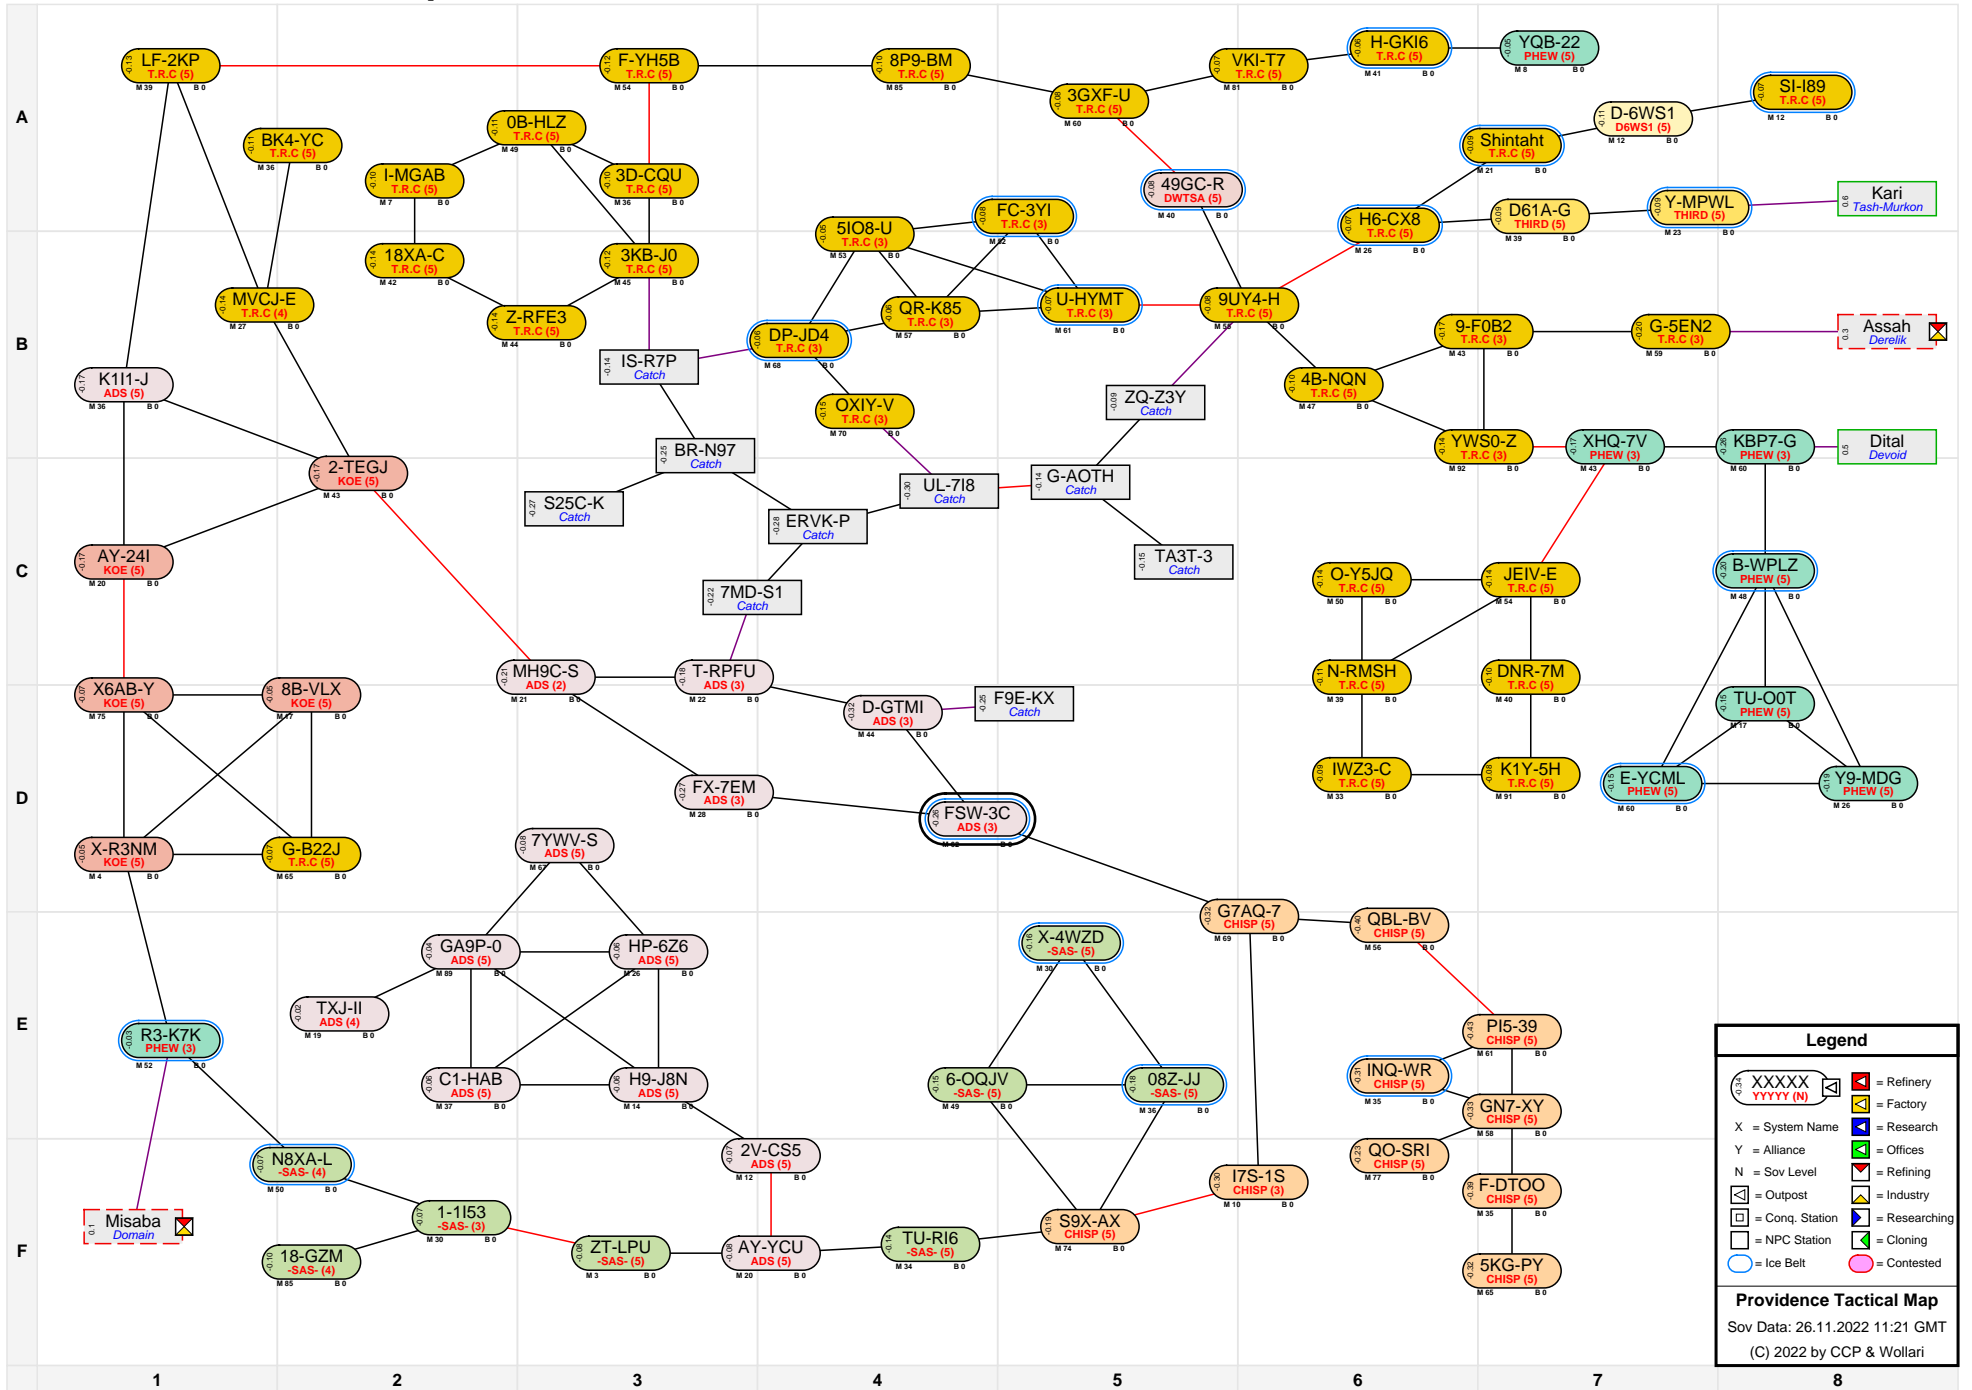

Providence Tactical Map

Legend

- XXXXXX (with red square) = Refinery
- YYYYY (N) (with yellow triangle) = Factory
- X = System Name
- Y = Alliance
- N = Sov Level
- (with red square) = Refining
- (with blue square) = Outpost
- (with blue square) = Conq. Station
- (with blue square) = NPC Station
- (with blue square) = Researching
- (with blue square) = Cloning
- (with blue circle) = Ice Belt
- (with pink circle) = Contested

Providence Tactical Map
 Sov Data: 26.11.2022 11:21 GMT
 (C) 2022 by CCP & Wollari