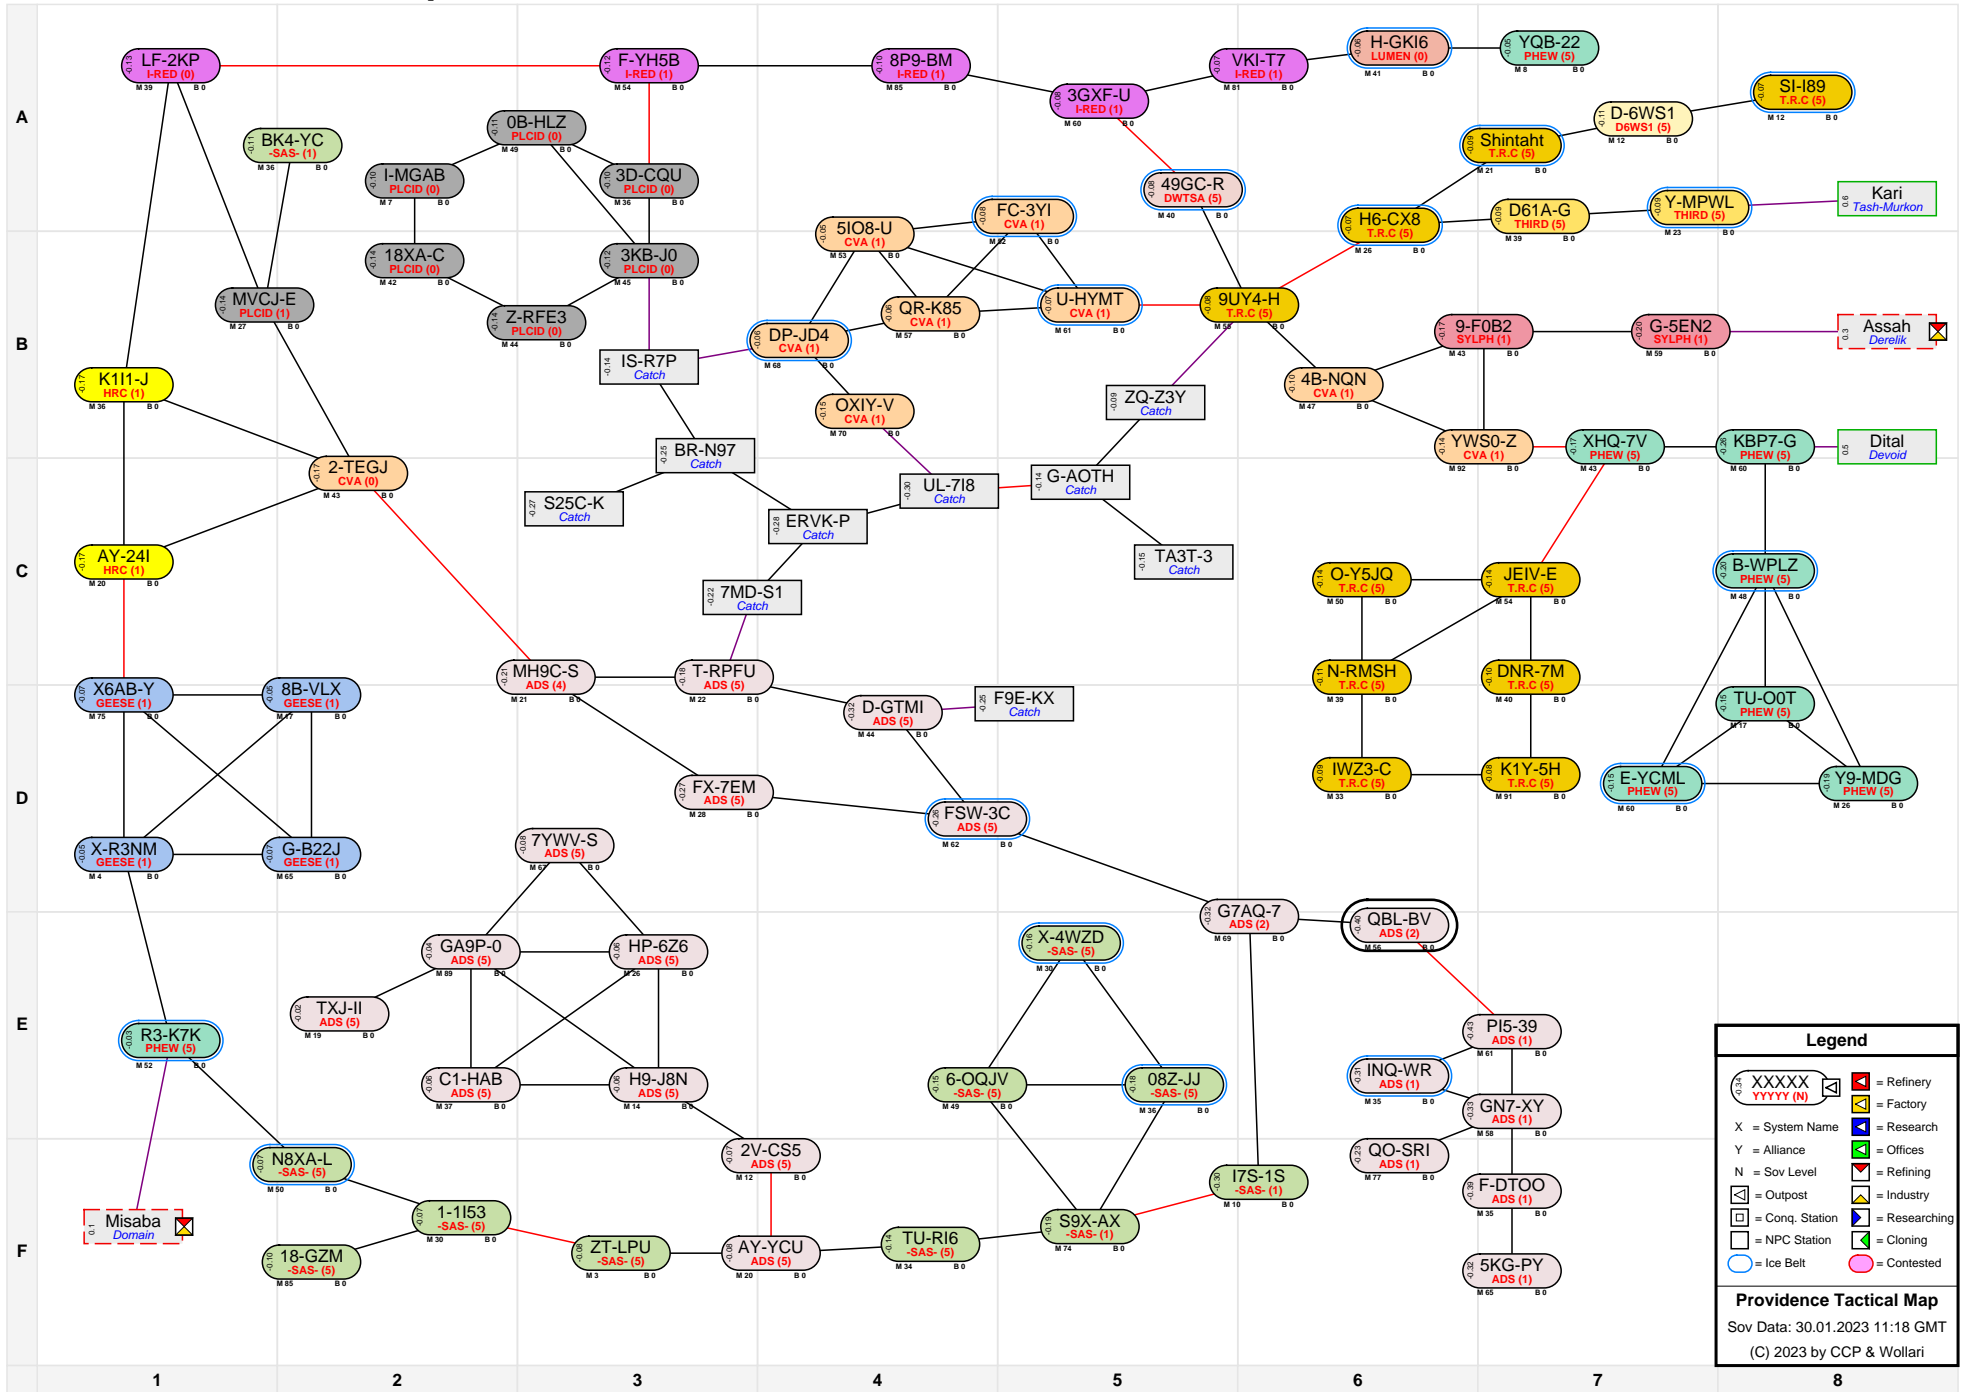

Providence Tactical Map

Legend

- XXXXXX YYYYY (N) = Refinery
- X = System Name
- Y = Alliance
- N = Sov Level
- Outpost
- Conq. Station
- NPC Station
- Ice Belt
- Contested
- Factory
- Research
- Offices
- Refining
- Industry
- Researching
- Cloning

Providence Tactical Map
 Sov Data: 30.01.2023 11:18 GMT
 (C) 2023 by CCP & Wollari