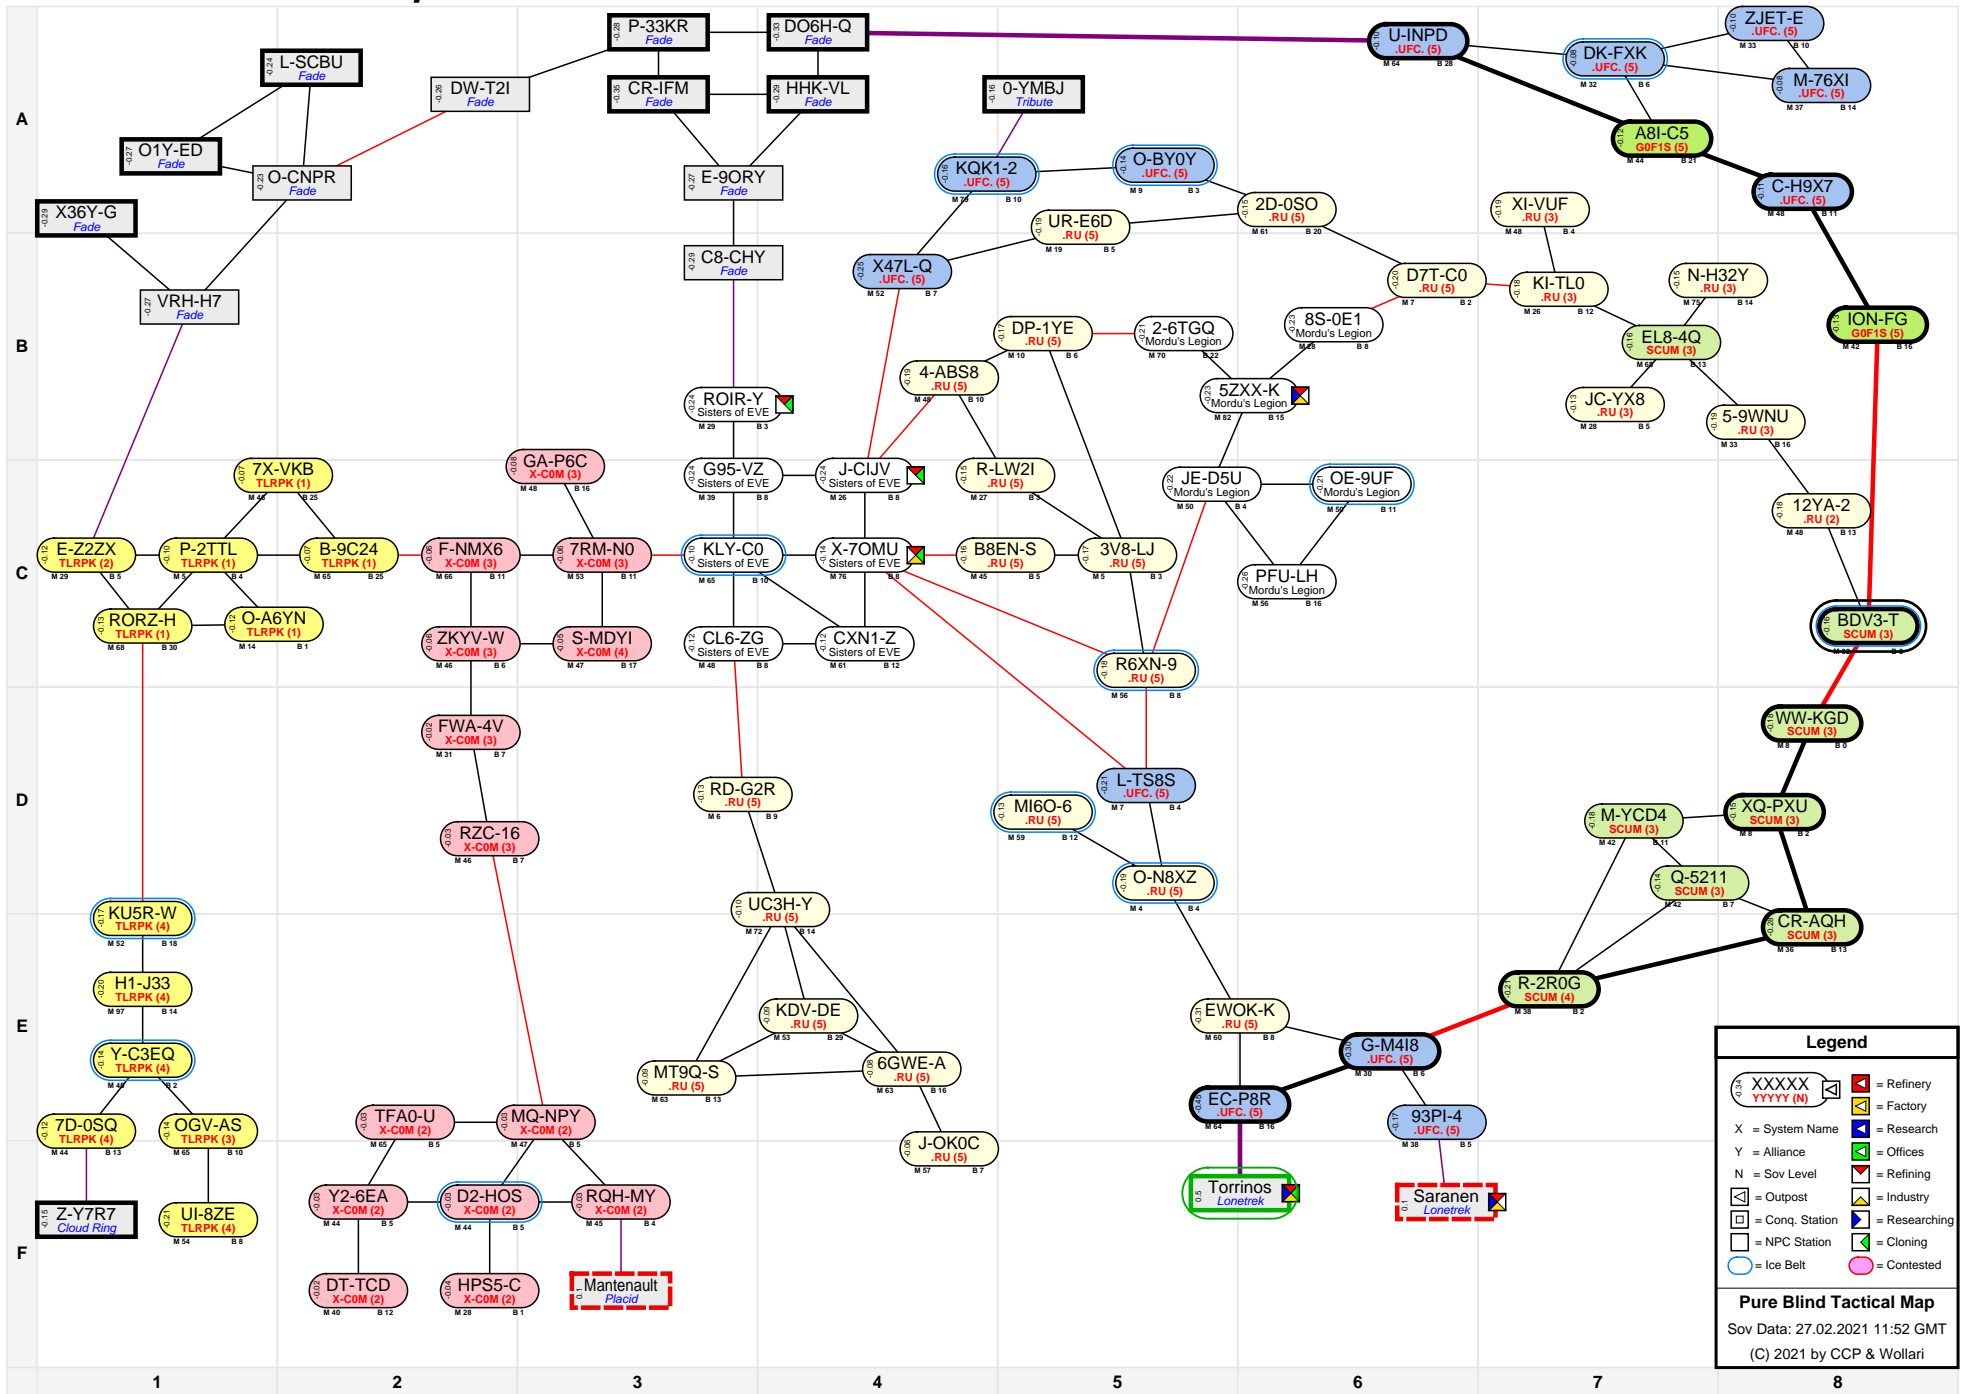

Pure Blind Tactical Map

Legend

- XXXXX (UFC. 5) [Icon] = Refinery
- YYYYY (N) [Icon] = Factory
- X = System Name
- Y = Alliance
- N = Sov Level
- [Icon] = Outpost
- [Icon] = Industry
- [Icon] = Conq. Station
- [Icon] = Researching
- [Icon] = NPC Station
- [Icon] = Cloning
- [Icon] = Ice Belt
- [Icon] = Contested

Pure Blind Tactical Map
 Sov Data: 27.02.2021 11:52 GMT
 (C) 2021 by CCP & Wollari