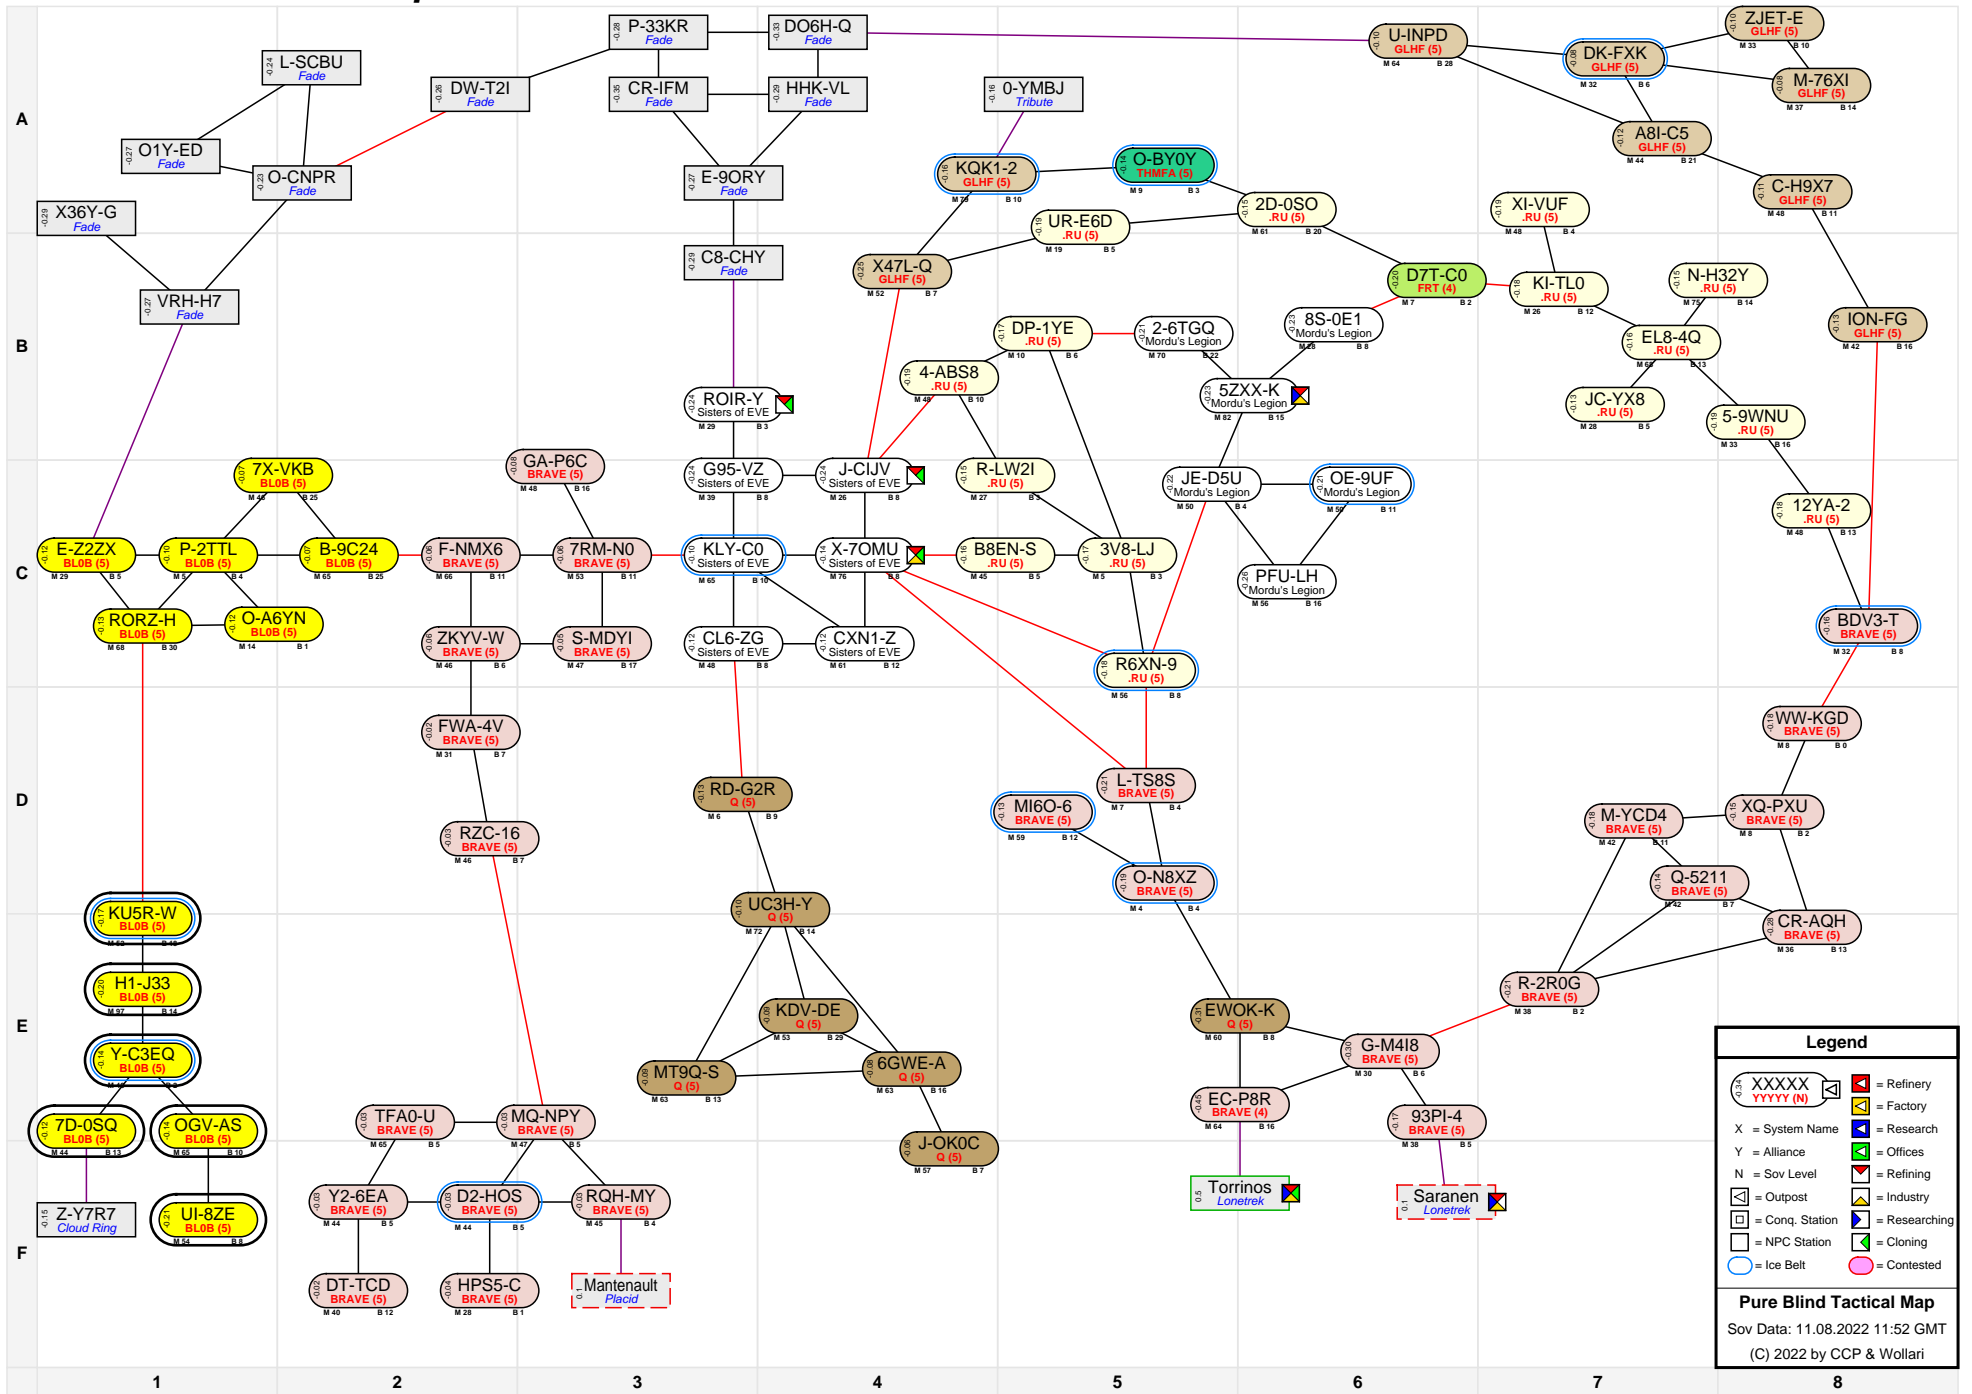

# Pure Blind Tactical Map

**Legend**

- XXXXX [Icon] = Refinery
- YYYYY (N) [Icon] = Factory
- X = System Name
- Y = Alliance
- N = Sov Level
- [Icon] = Outpost
- [Icon] = Conq. Station
- [Icon] = NPC Station
- [Icon] = Cloning
- [Icon] = Ice Belt
- [Icon] = Contested

**Pure Blind Tactical Map**  
 Sov Data: 11.08.2022 11:52 GMT  
 (C) 2022 by CCP & Wollari