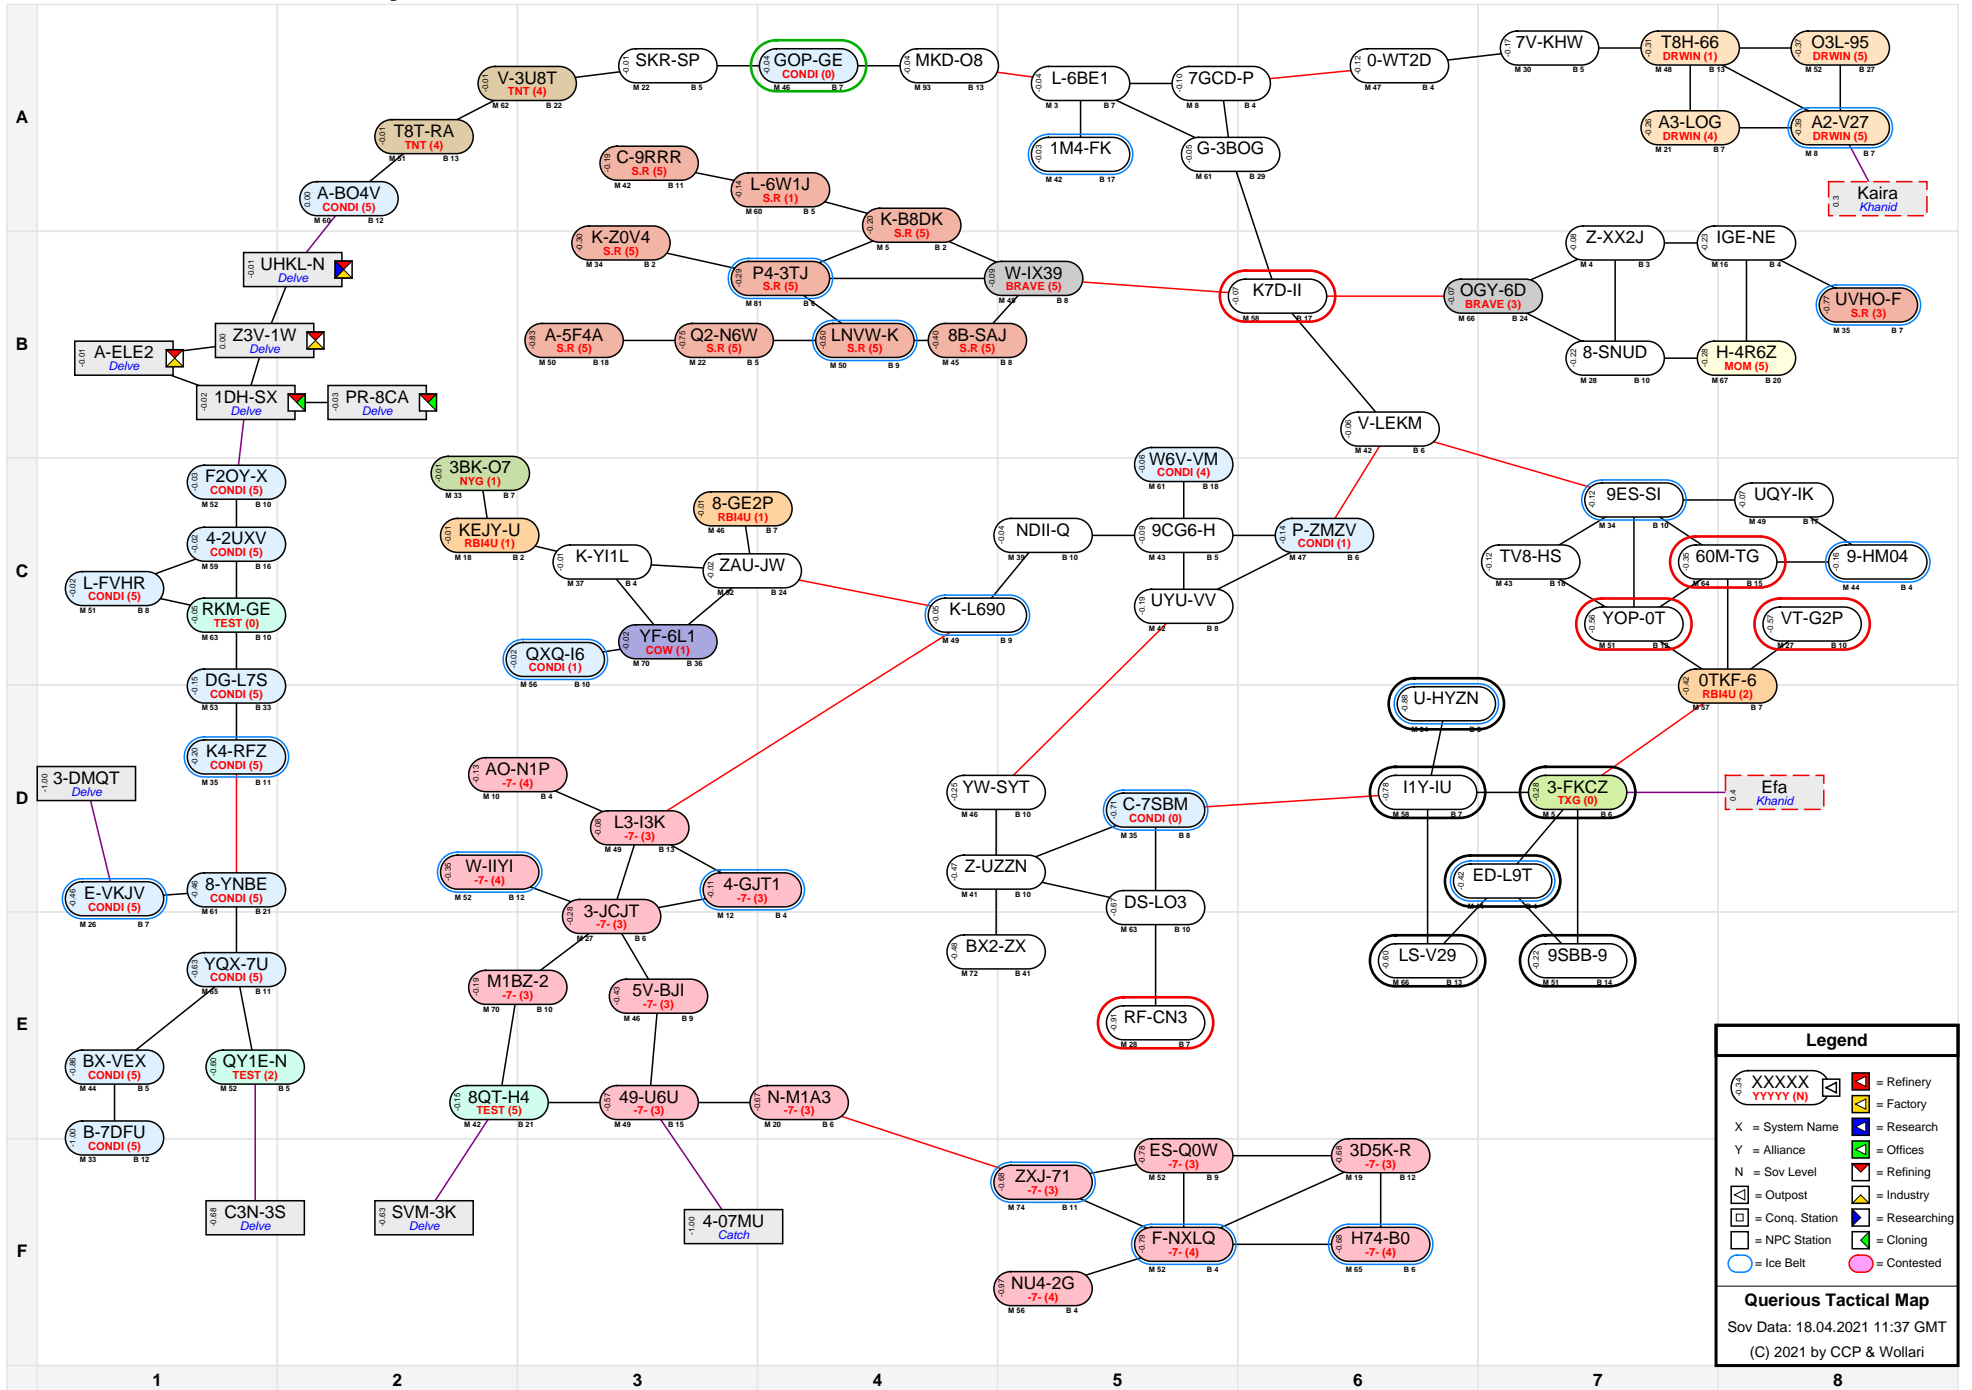

# Querious Tactical Map

**Legend**

- XXXXX (Y) = Refinery
- XXXXX (Y) = Factory
- X = System Name
- Y = Alliance
- N = Sov Level
- = Outpost
- = Conq. Station
- = NPC Station
- = Ice Belt
- = Contested
- = Research
- = Offices
- = Refining
- = Industry
- = Cloning

**Querious Tactical Map**  
 Sov Data: 18.04.2021 11:37 GMT  
 (C) 2021 by CCP & Wollari