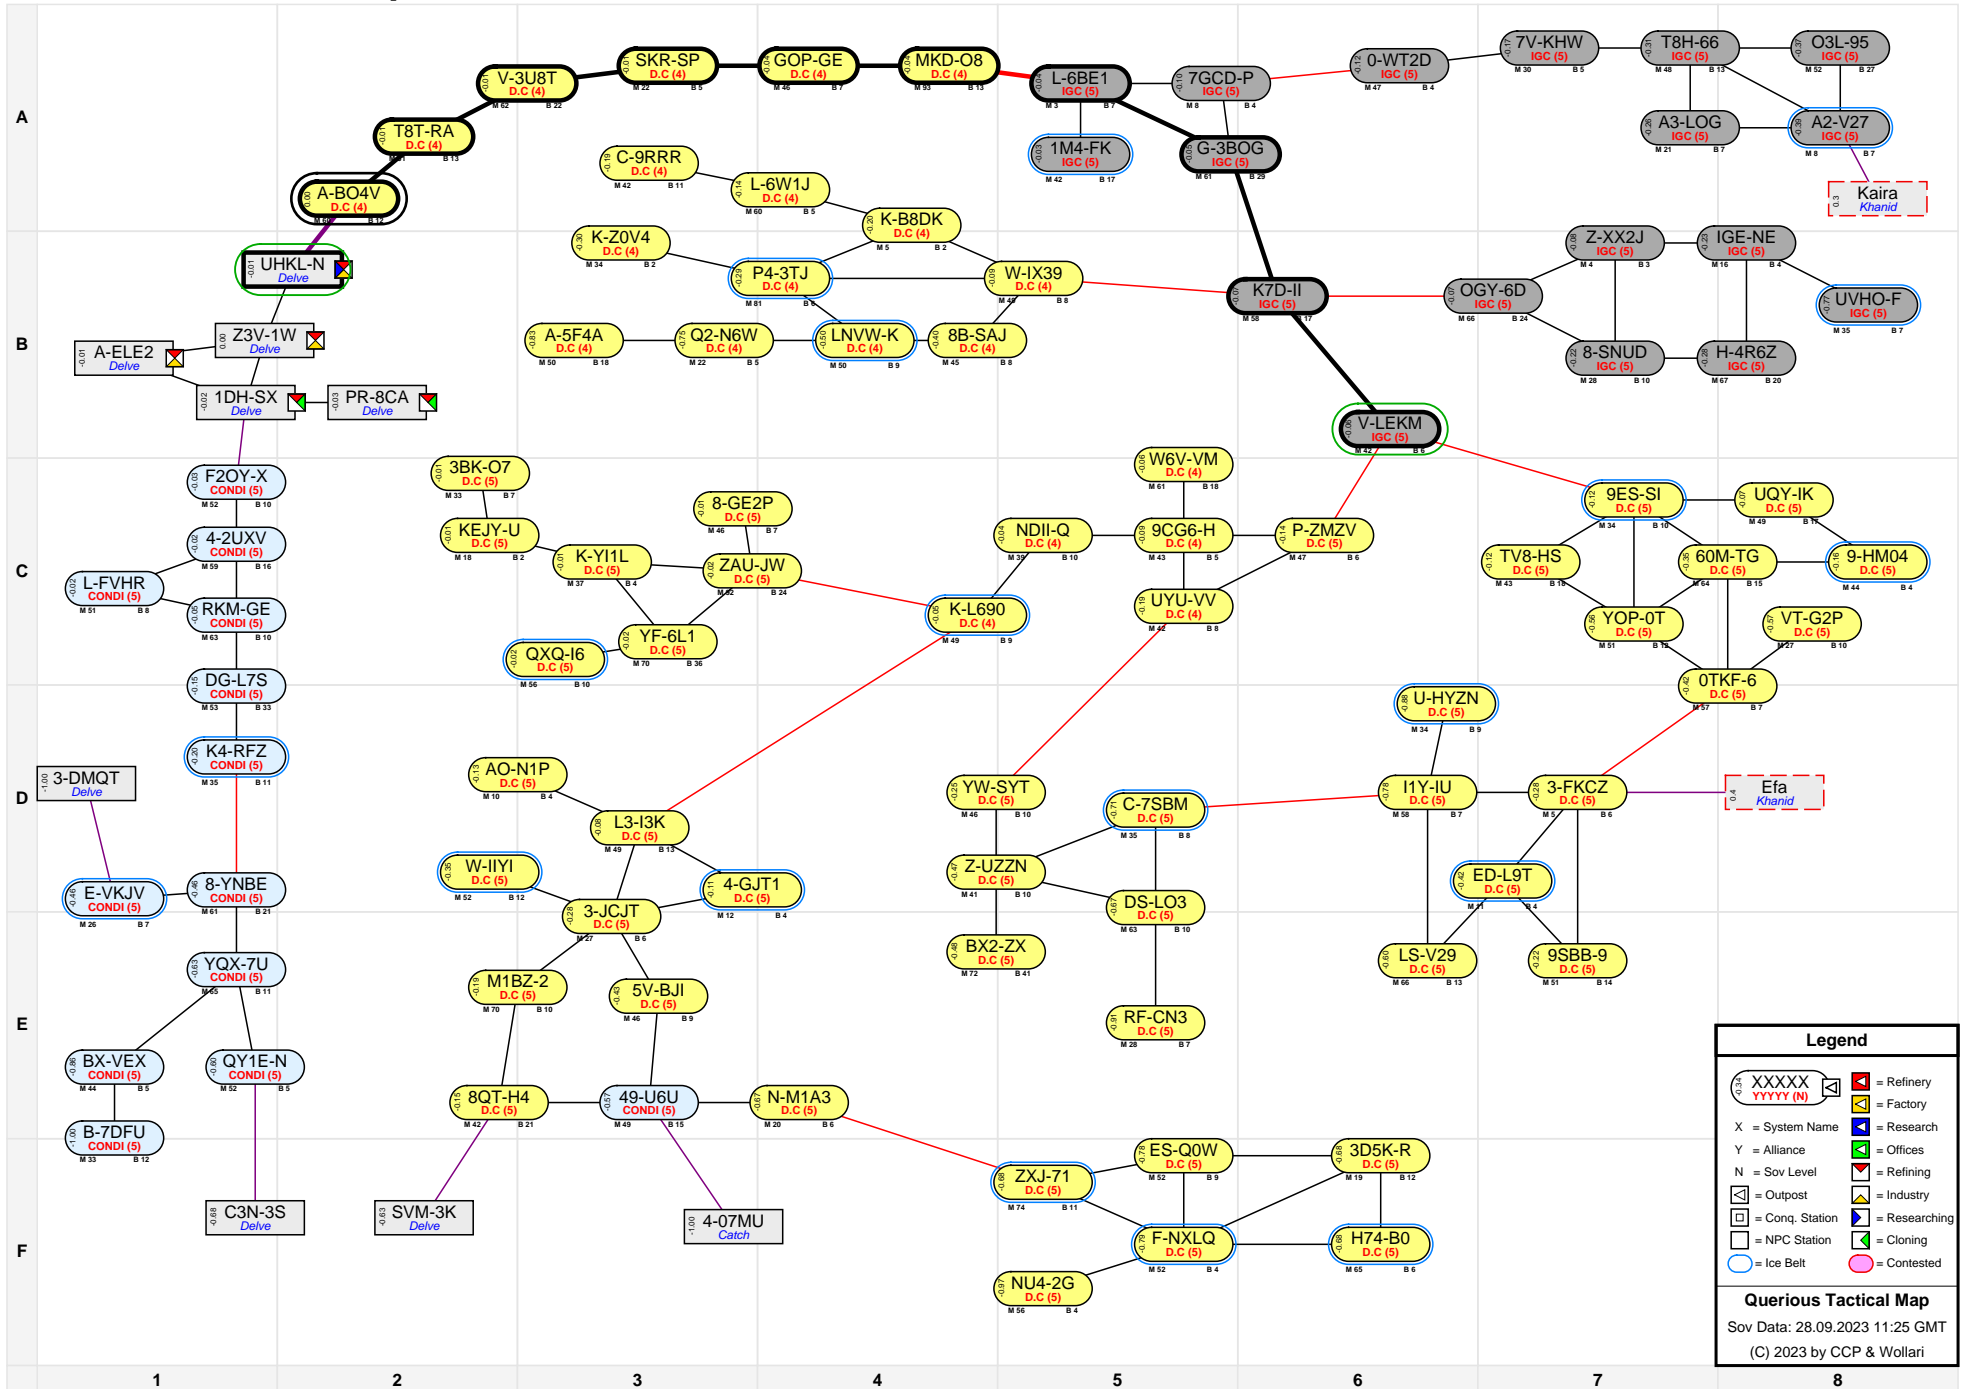

Querious Tactical Map

Legend	
	= Refinery
	= Factory
X	= System Name
Y	= Alliance
N	= Sov Level
	= Offices
	= Refining
	= Industry
	= Conq. Station
	= Researching
	= NPC Station
	= Ice Belt
	= Contested

Querious Tactical Map
 Sov Data: 28.09.2023 11:25 GMT
 (C) 2023 by CCP & Wollari