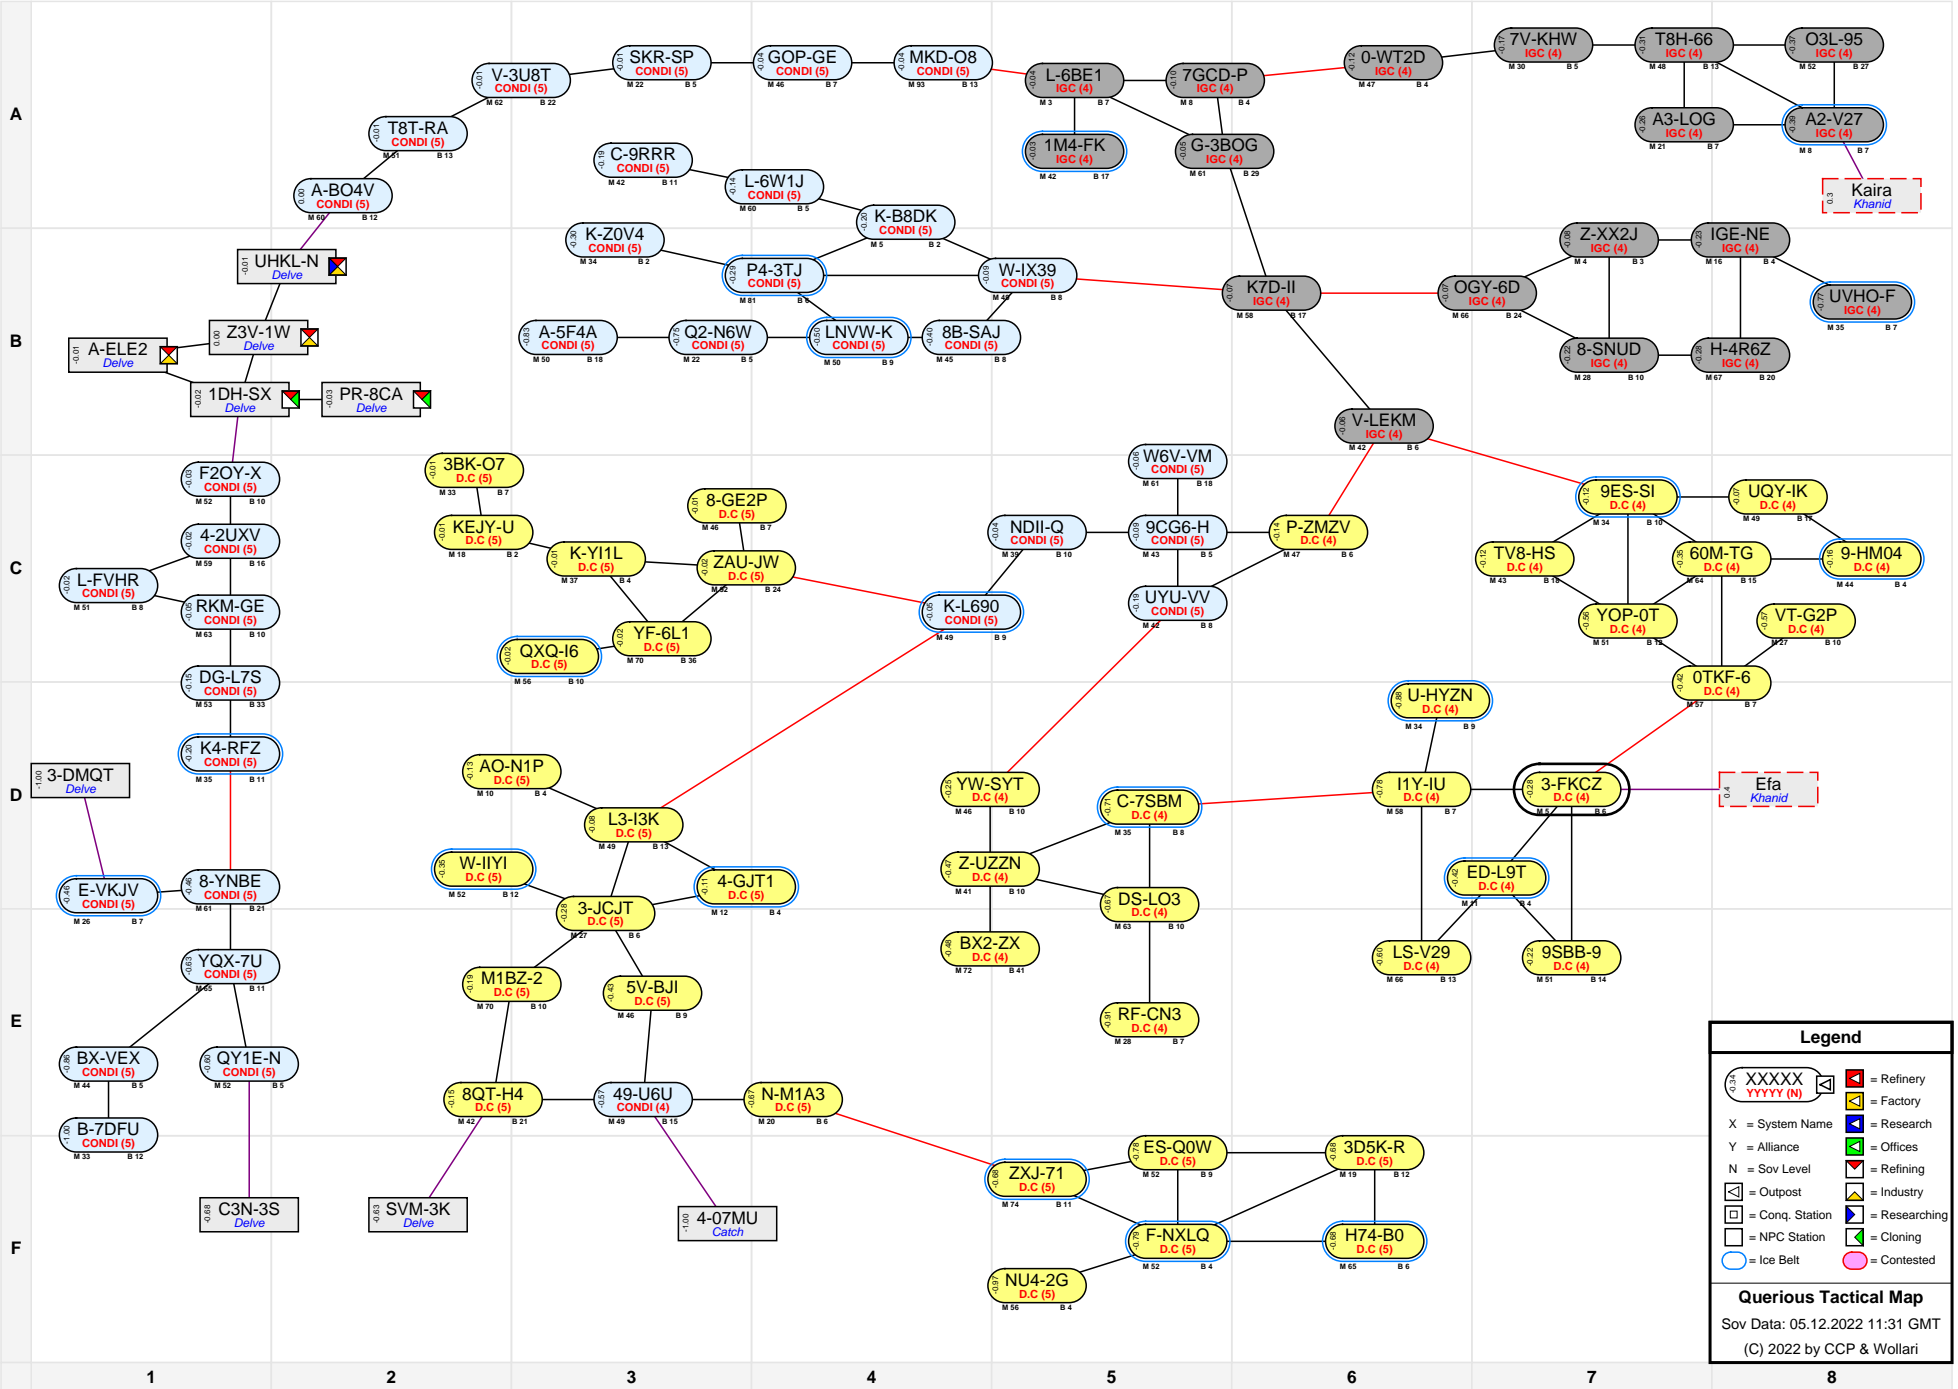

Querious Tactical Map

Legend

- XXXXX (blue) = Refinery
- YYYYY (N) (red) = Factory
- X = System Name
- Y = Alliance
- N = Sov Level
- = Outpost
- = Conq. Station
- = NPC Station
- = Ice Belt
- = Contested
- (red) = Research
- (green) = Offices
- (blue) = Refining
- (yellow) = Industry
- (purple) = Researching
- (pink) = Cloning

Querious Tactical Map
 Sov Data: 05.12.2022 11:31 GMT
 (C) 2022 by CCP & Wollari