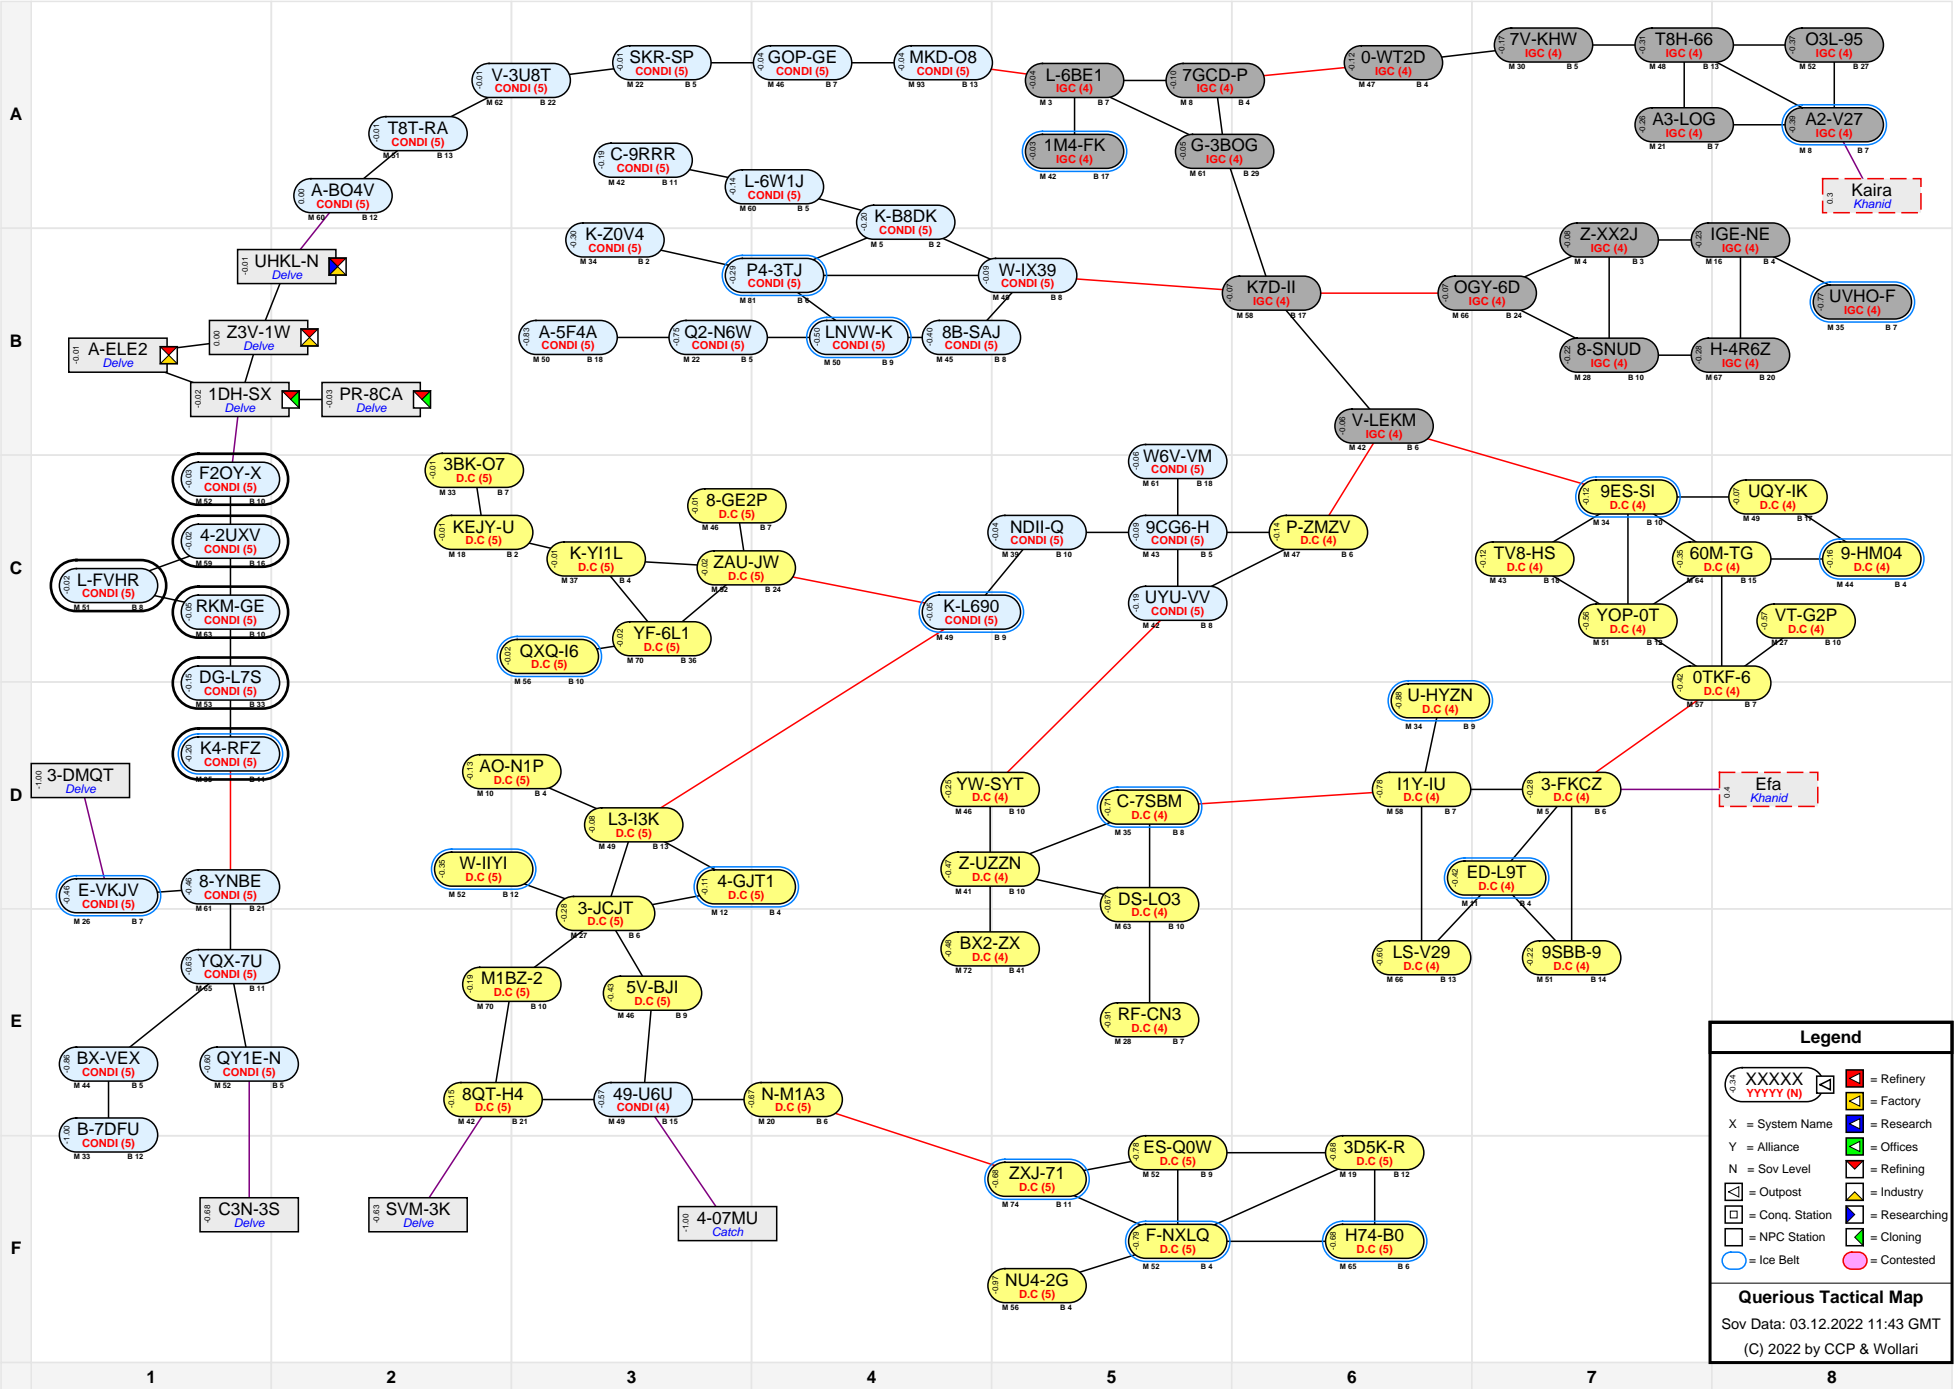

Querious Tactical Map

Legend

- XXXXXX (with icons) = Refinery
- YYYYY (with icon) = Factory
- X = System Name
- Y = Alliance
- N = Sov Level
- [Icon] = Outpost
- [Icon] = Industry
- [Icon] = Conq. Station
- [Icon] = Researching
- [Icon] = NPC Station
- [Icon] = Ice Belt
- [Icon] = Contested
- [Icon] = Refinery
- [Icon] = Offices
- [Icon] = Research

Querious Tactical Map
 Sov Data: 03.12.2022 11:43 GMT
 (C) 2022 by CCP & Wollari