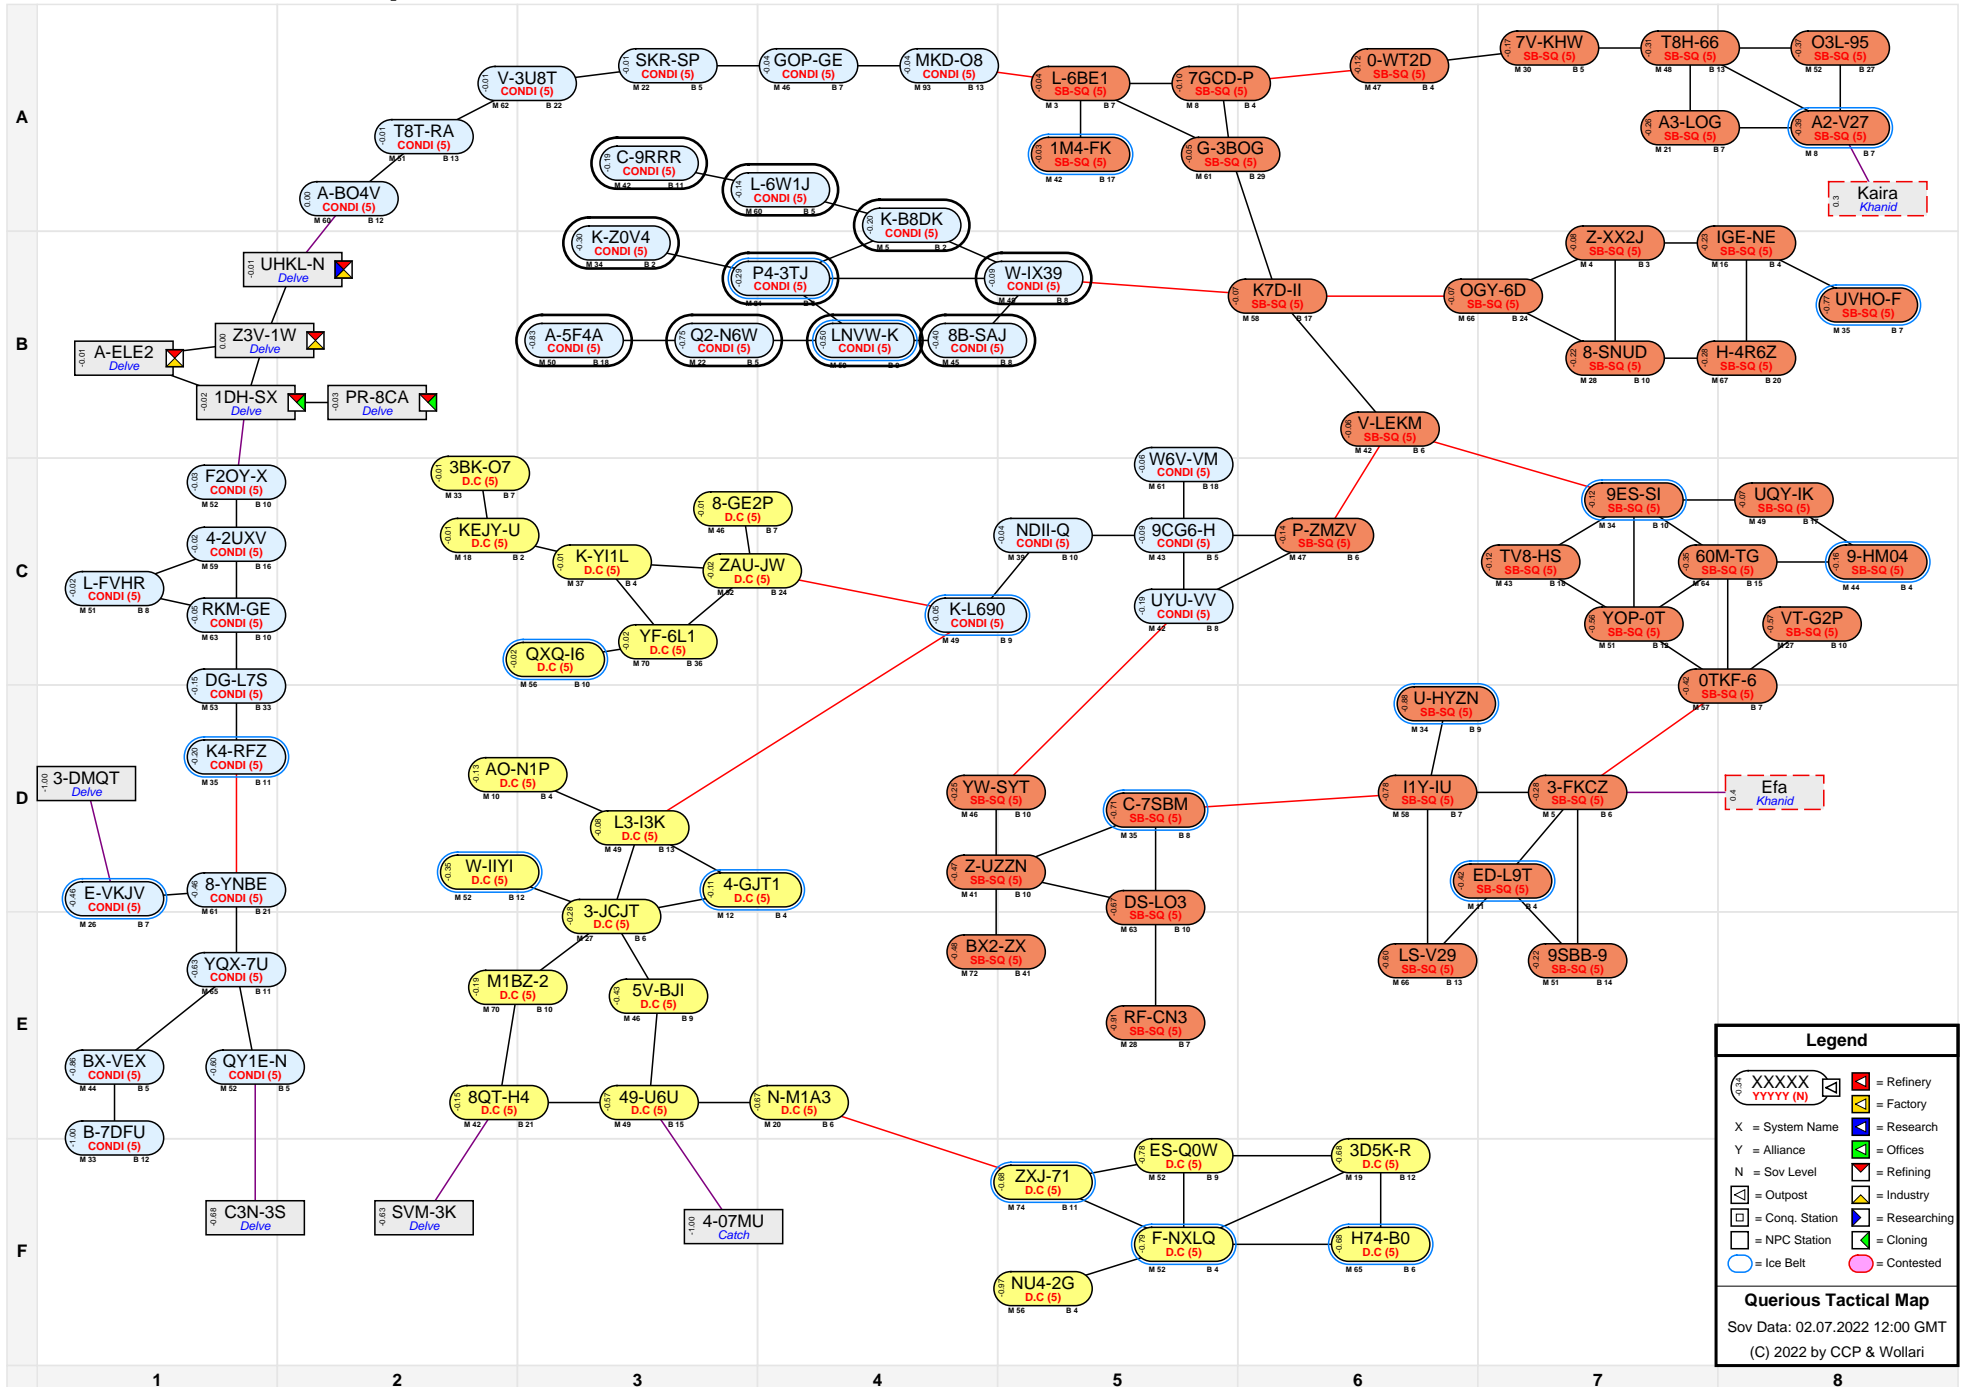

Querious Tactical Map

Legend	
	XXXXX YYYYY (N)
	= Refinery
	= Factory
	X = System Name
	Y = Alliance
	N = Sov Level
	□ = Outpost
	□ = Industry
	□ = Conq. Station
	□ = NPC Station
	○ = Ice Belt
	○ = Contested

Querious Tactical Map
 Sov Data: 02.07.2022 12:00 GMT
 (C) 2022 by CCP & Wollari