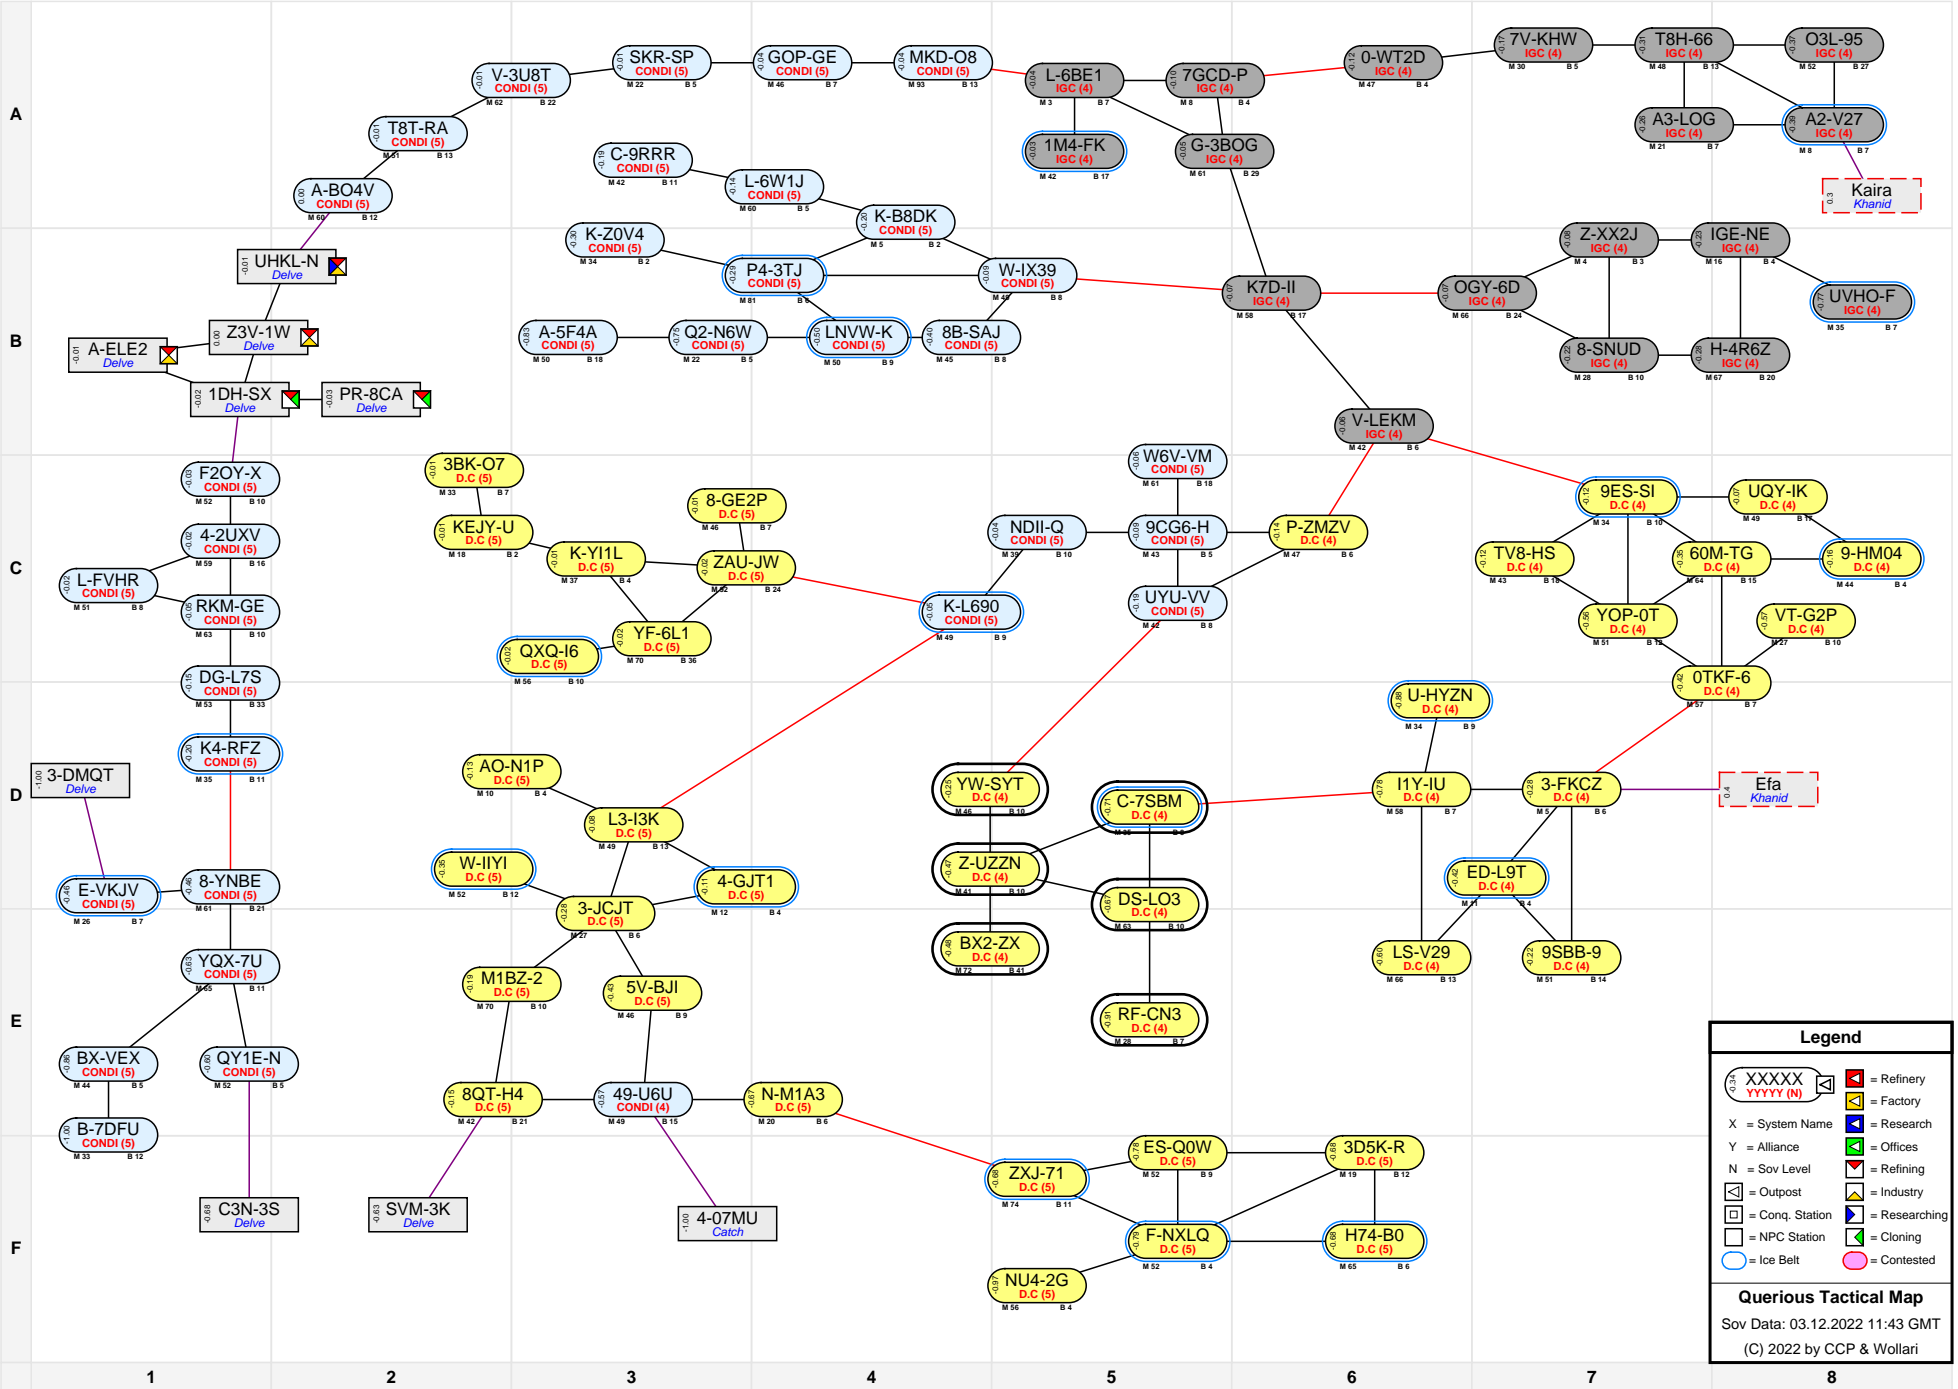

Querious Tactical Map

Legend

- XXXXX (M) YYYYY (N) = Refinery
- X = System Name
- Y = Alliance
- N = Sov Level
- X = Outpost
- Y = Conq. Station
- N = NPC Station
- Blue circle = Ice Belt
- Pink circle = Contested
- Red square = Refinery
- Blue square = Factory
- Green square = Research
- Yellow square = Offices
- White square = Refining
- Blue square = Industry
- Green square = Cloning

Querious Tactical Map
 Sov Data: 03.12.2022 11:43 GMT
 (C) 2022 by CCP & Wollari