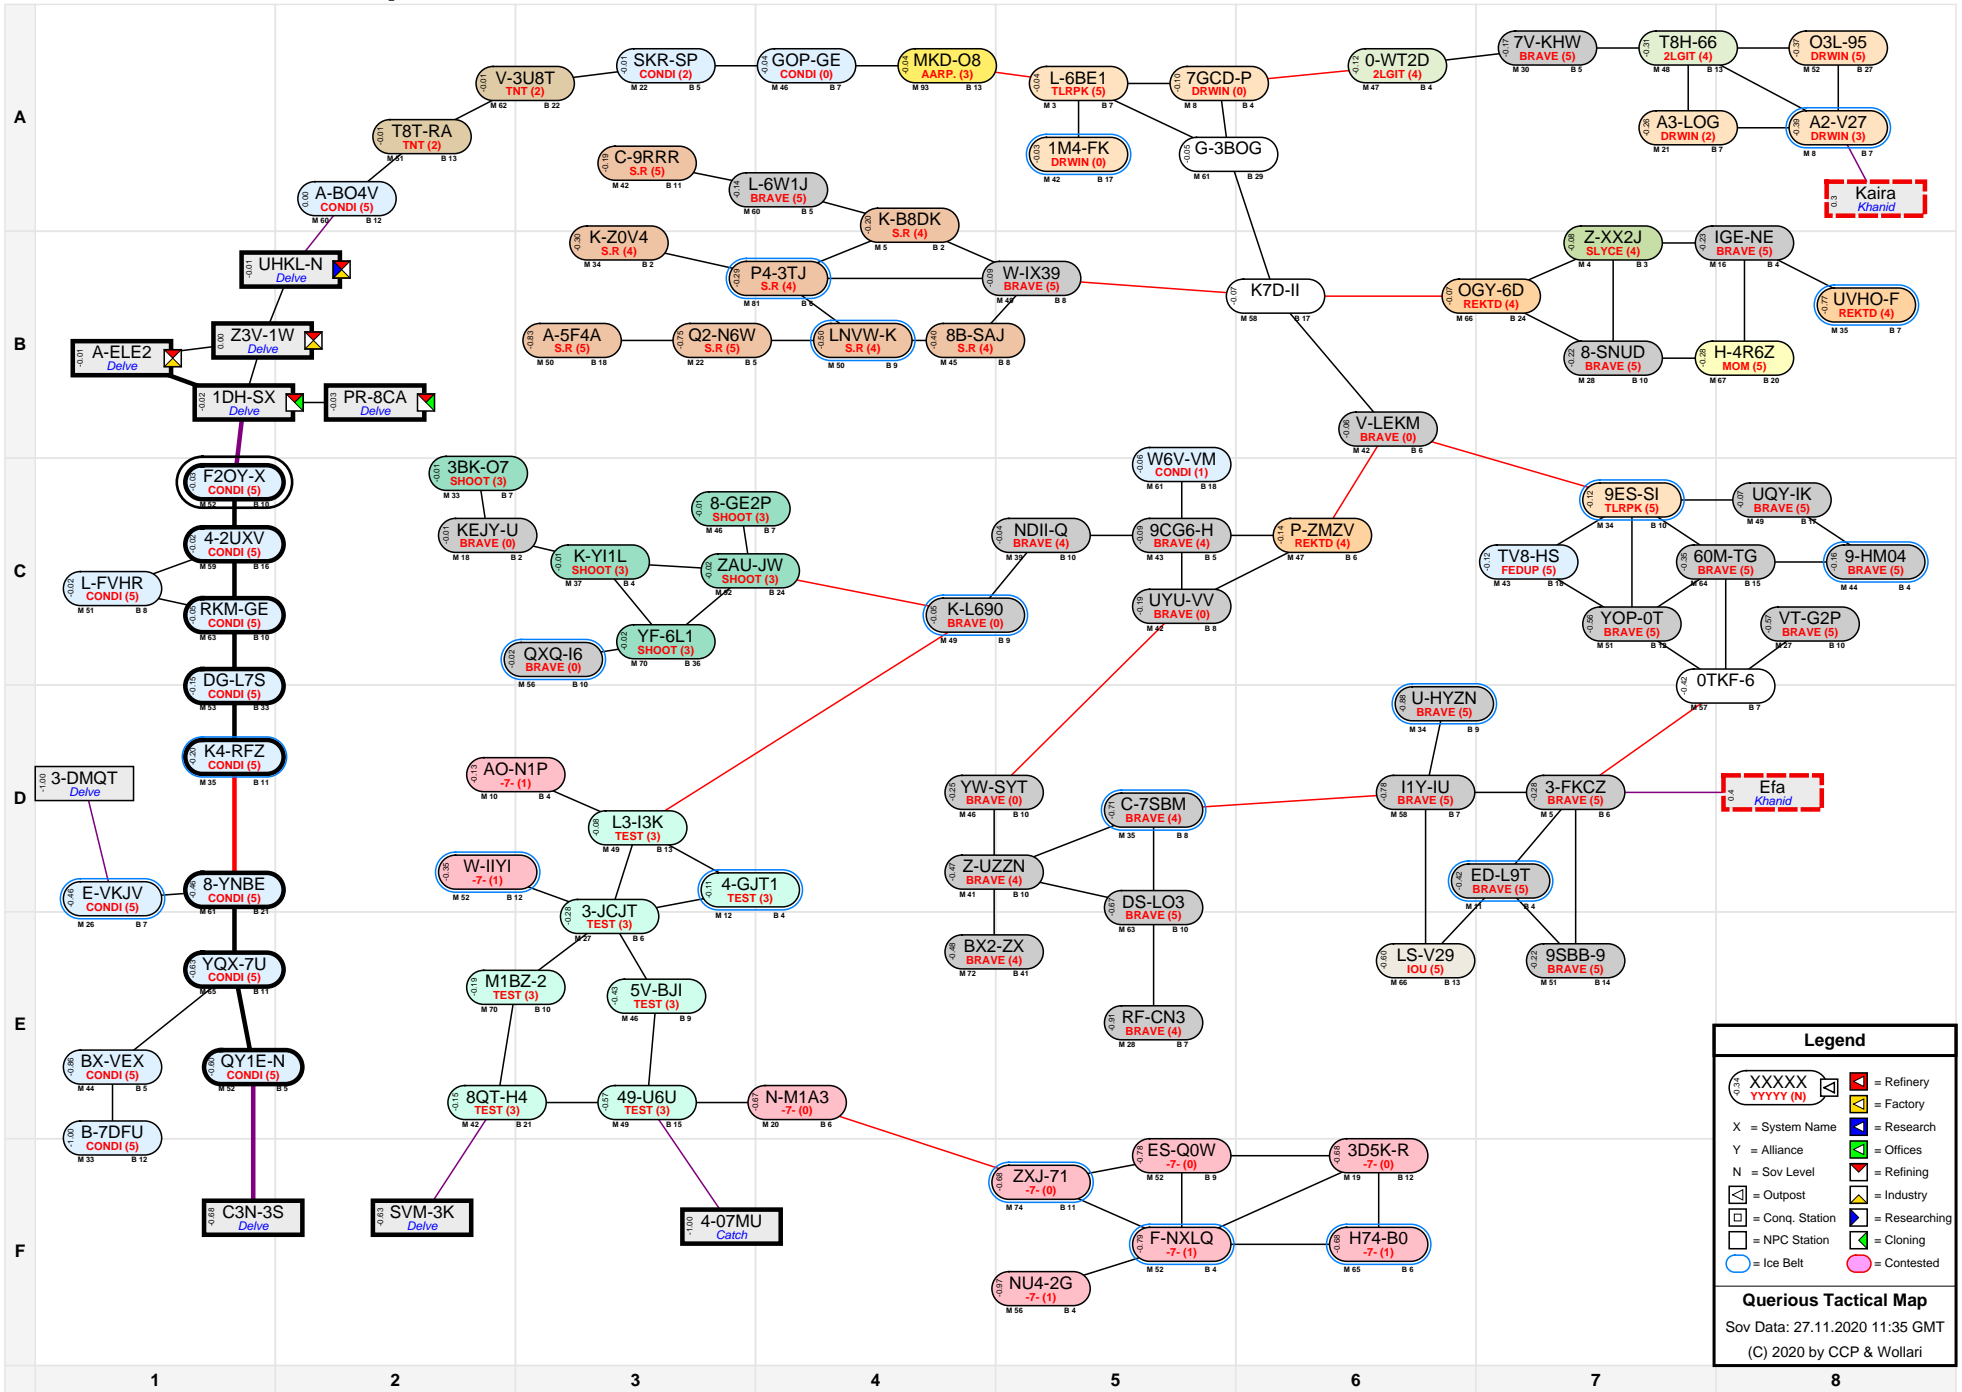

Querious Tactical Map

Legend

- XXXXXX YYYYY (N) = Station Name and Status
- Red square = Refinery
- Yellow square = Factory
- X = System Name
- Y = Alliance
- N = Sov Level
- Green square = Research
- Blue square = Offices
- White square = Refining
- Black square = Industry
- Green square with X = Outpost
- Blue square with X = Conq. Station
- White square with X = Researching
- White square with X = NPC Station
- Blue circle = Ice Belt
- Pink circle = Contested

Querious Tactical Map
 Sov Data: 27.11.2020 11:35 GMT
 (C) 2020 by CCP & Wollari