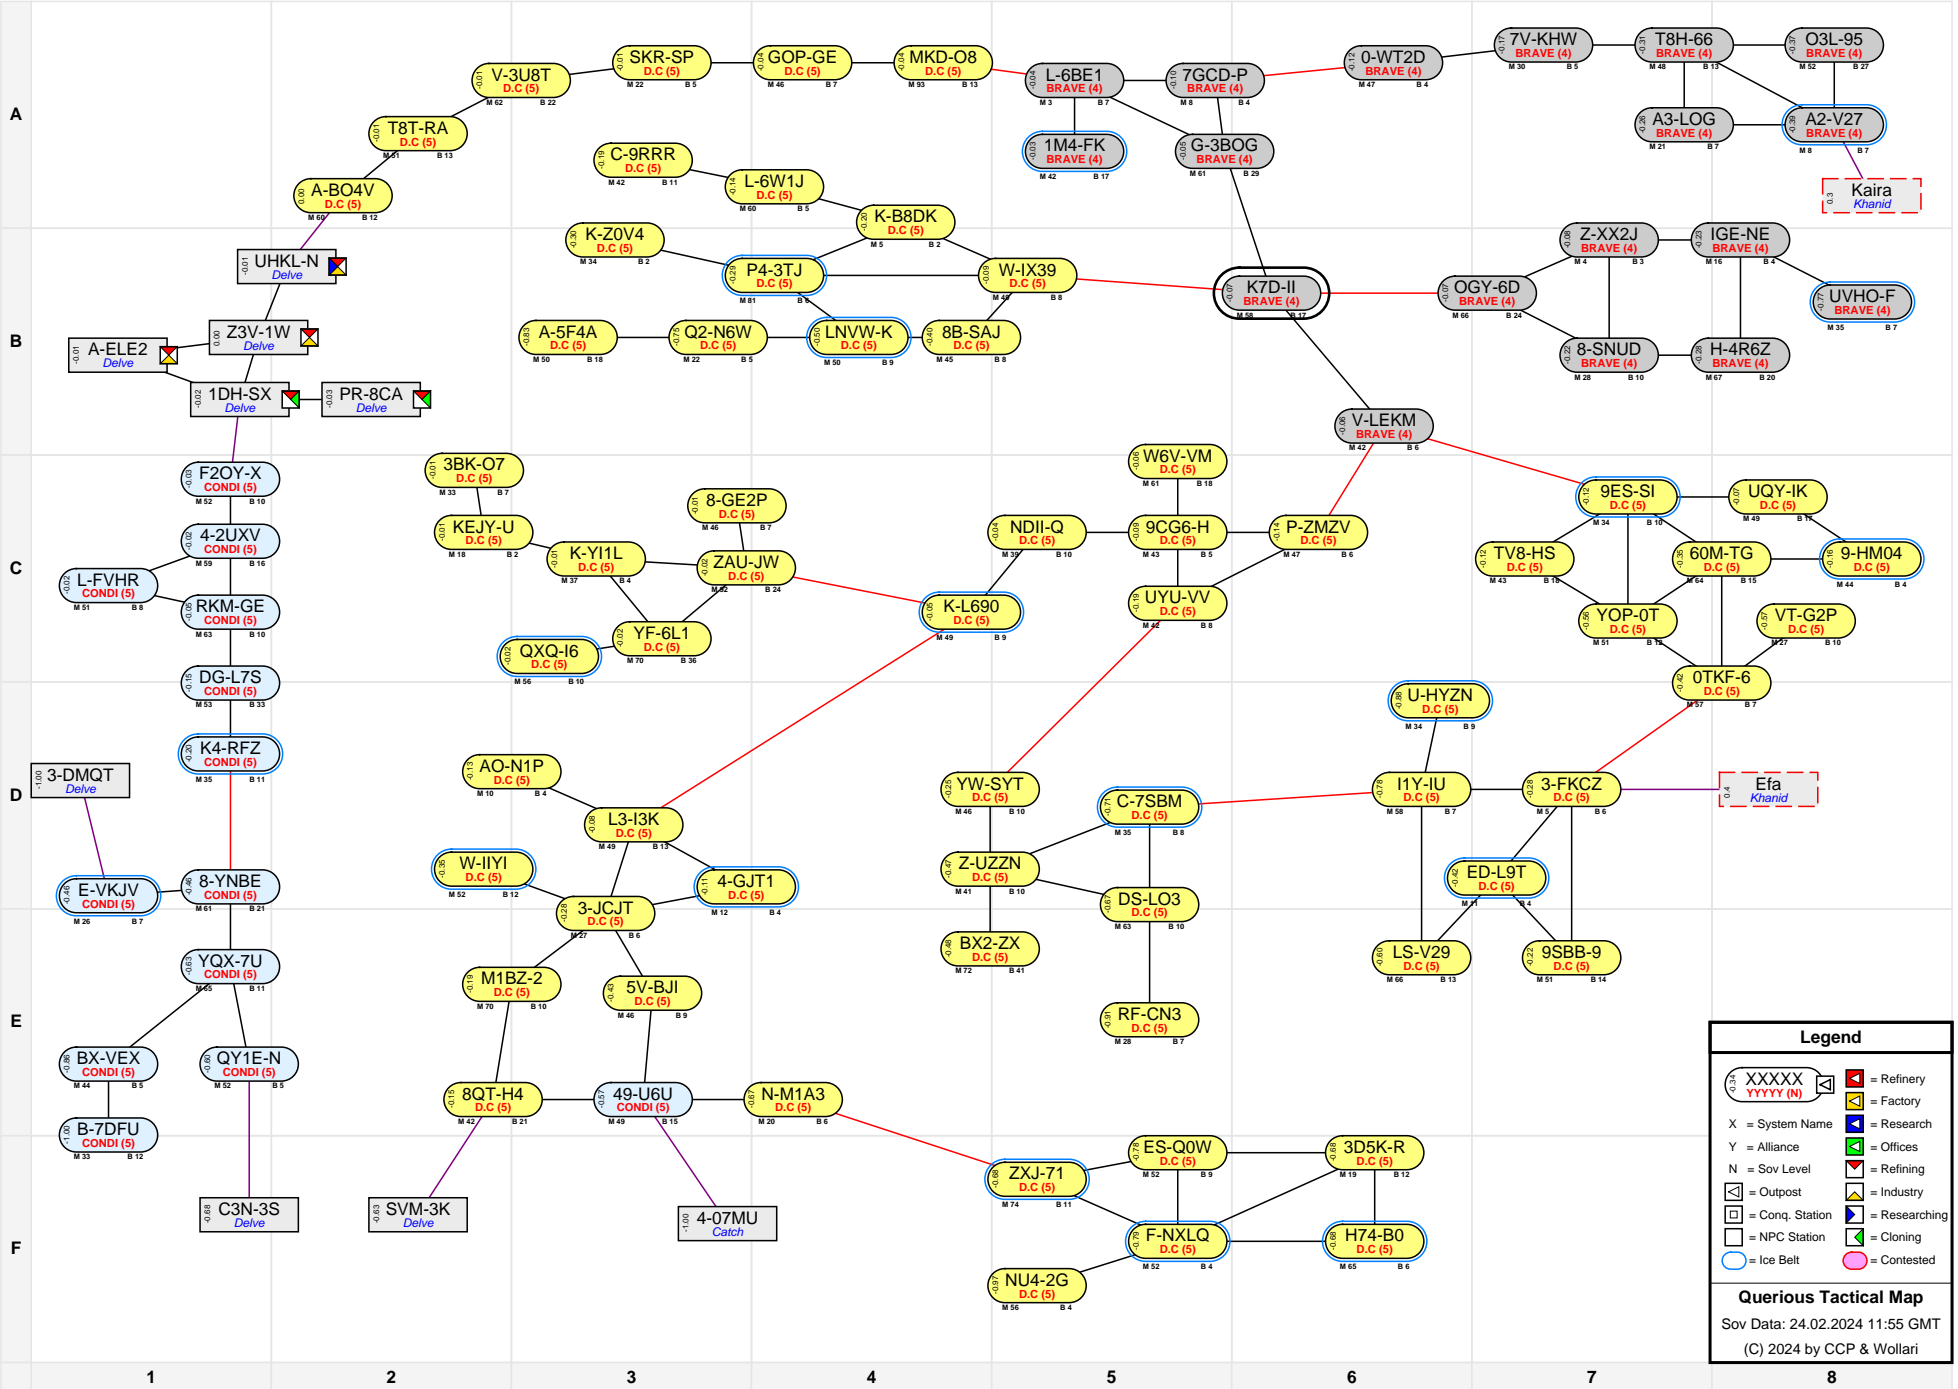

Querious Tactical Map

Legend

- XXXXXX YYYYY (N) = Refinery
- X = System Name
- Y = Alliance
- N = Sov Level
- X = Outpost
- X = Conq. Station
- X = NPC Station
- X = Factory
- X = Research
- X = Offices
- X = Refining
- X = Industry
- X = Researching
- X = Cloning
- X = Contested

Querious Tactical Map
 Sov Data: 24.02.2024 11:55 GMT
 (C) 2024 by CCP & Wollari