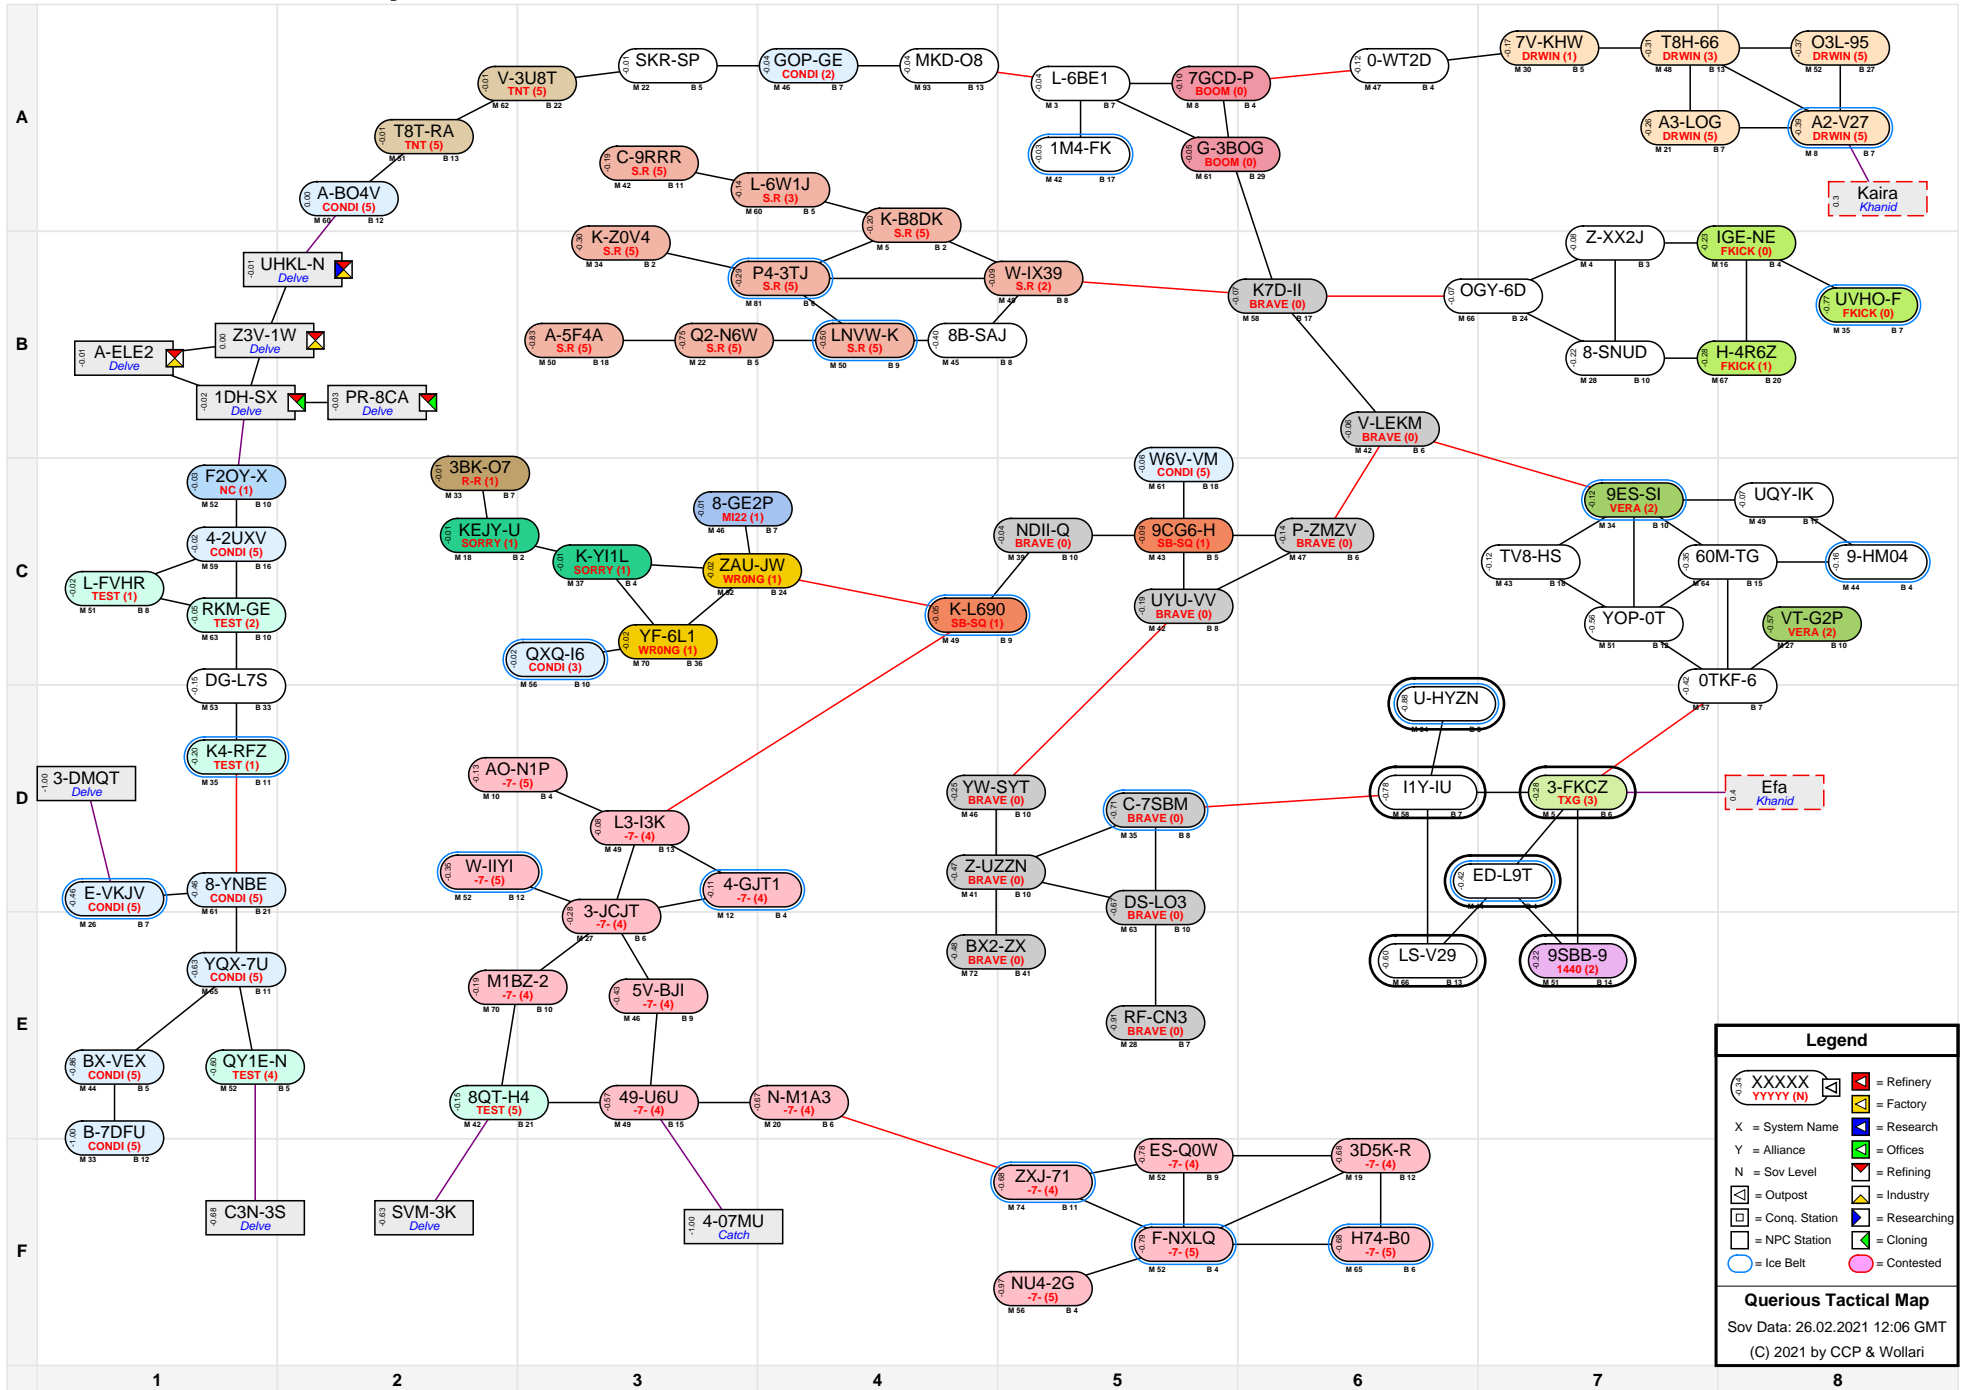

# Querious Tactical Map

Legend	
	XXXXX YYYYY (N)
	= Refinery
	= Factory
	X = System Name
	Y = Alliance
	N = Sov Level
	= Refining
	= Industry
	= Outpost
	= Conq. Station
	= Researching
	= NPC Station
	= Cloning
	= Ice Belt
	= Contested

**Querious Tactical Map**  
 Sov Data: 26.02.2021 12:06 GMT  
 (C) 2021 by CCP & Wollari