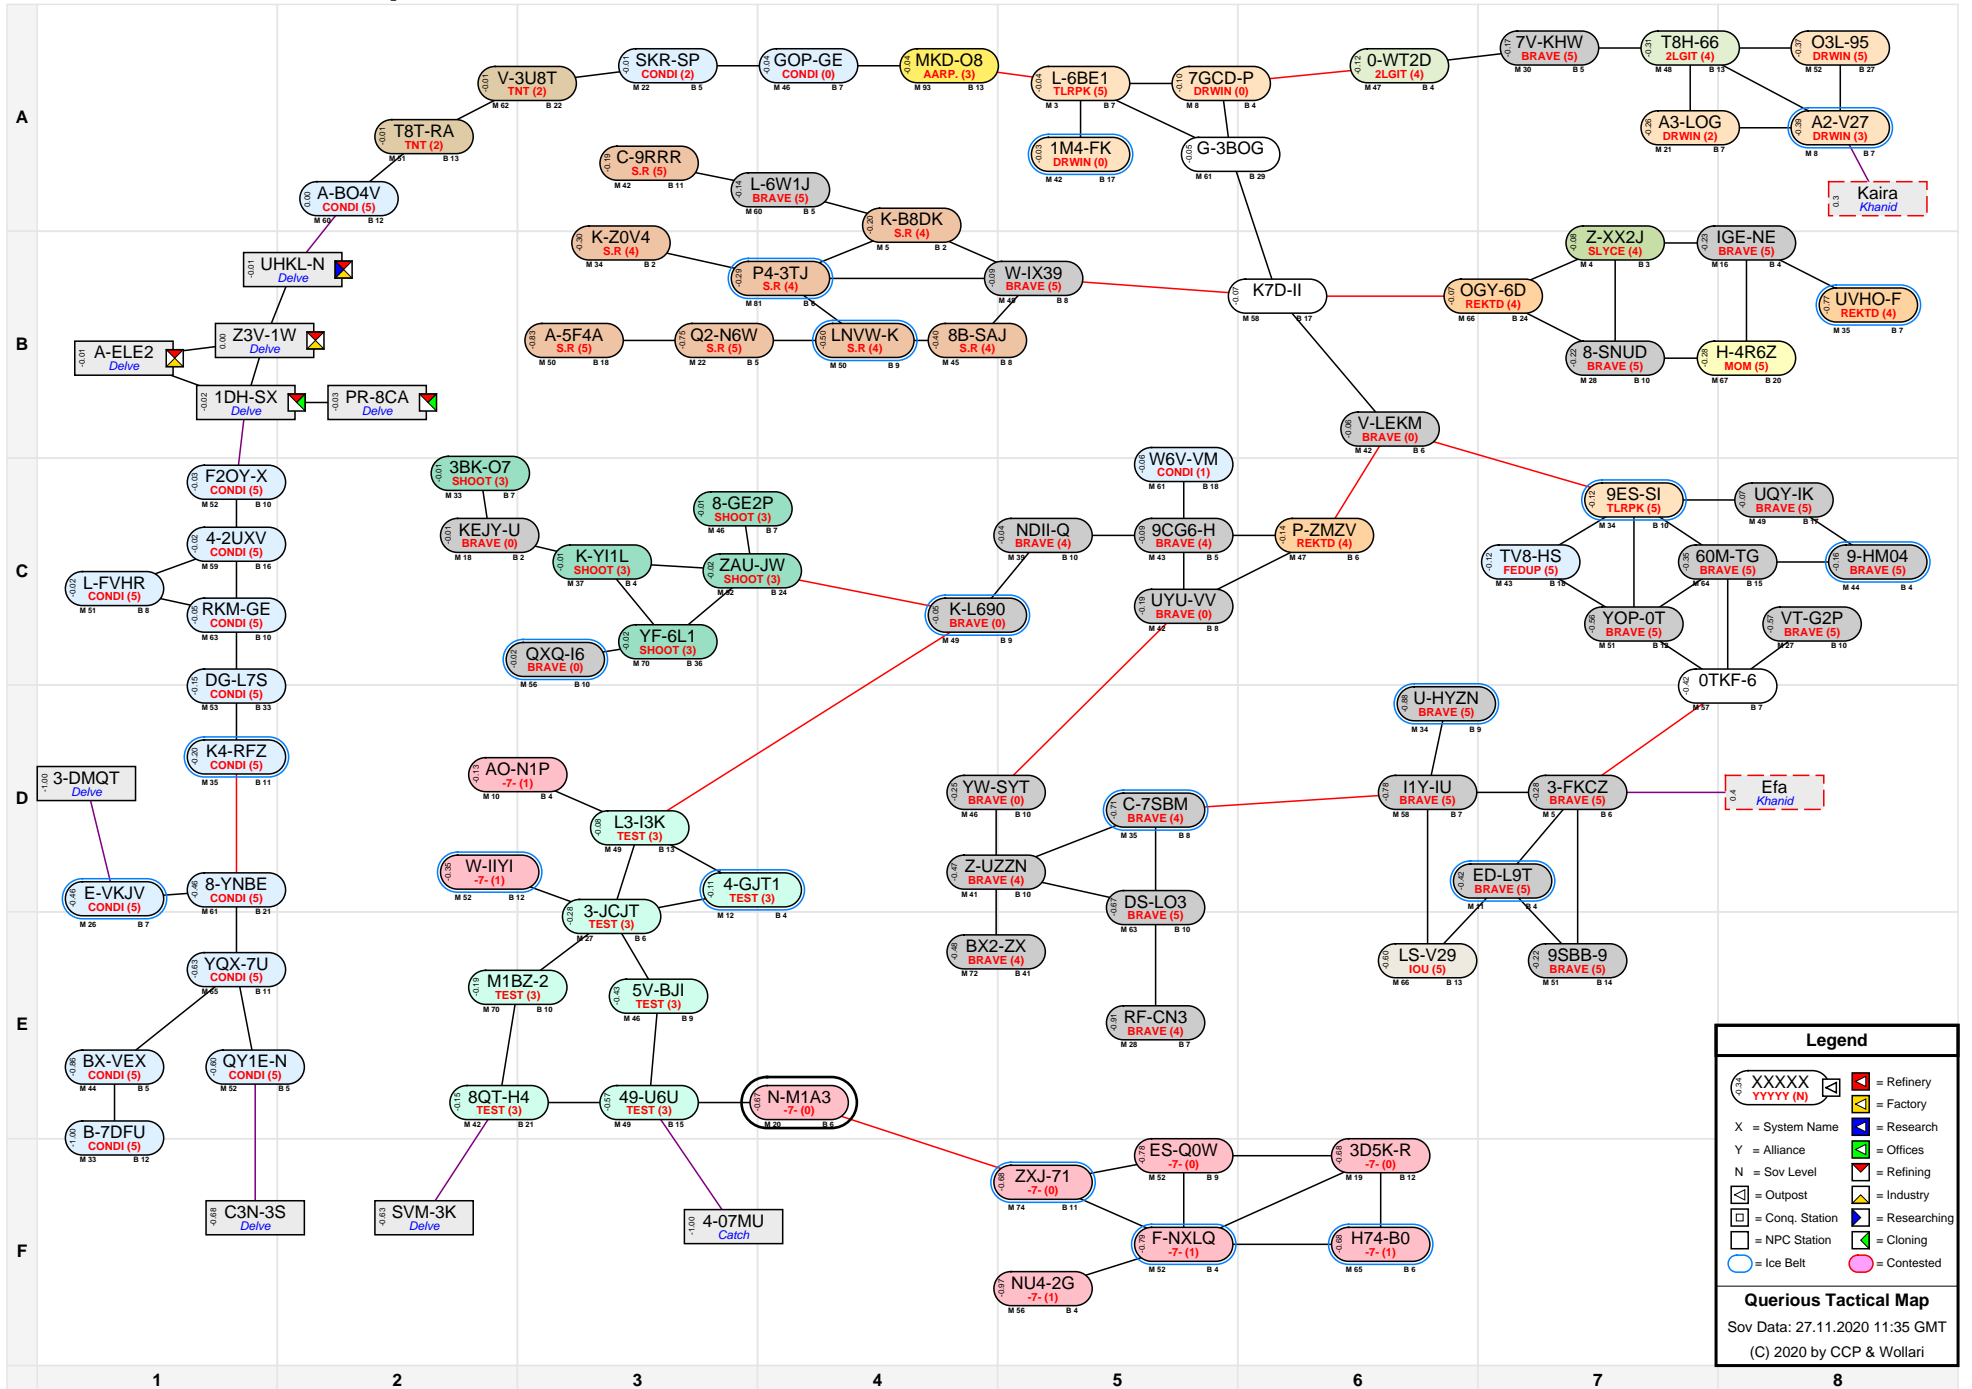

Querious Tactical Map

Legend

- XXXXX (Y) = Refinery
- XXXXX (Y) = Factory
- X = System Name
- Y = Alliance
- N = Sov Level
- = Outpost
- = Conq. Station
- = NPC Station
- = Ice Belt
- = Contested
- = Research
- = Offices
- = Refining
- = Industry
- = Cloning

Querious Tactical Map
 Sov Data: 27.11.2020 11:35 GMT
 (C) 2020 by CCP & Wollari