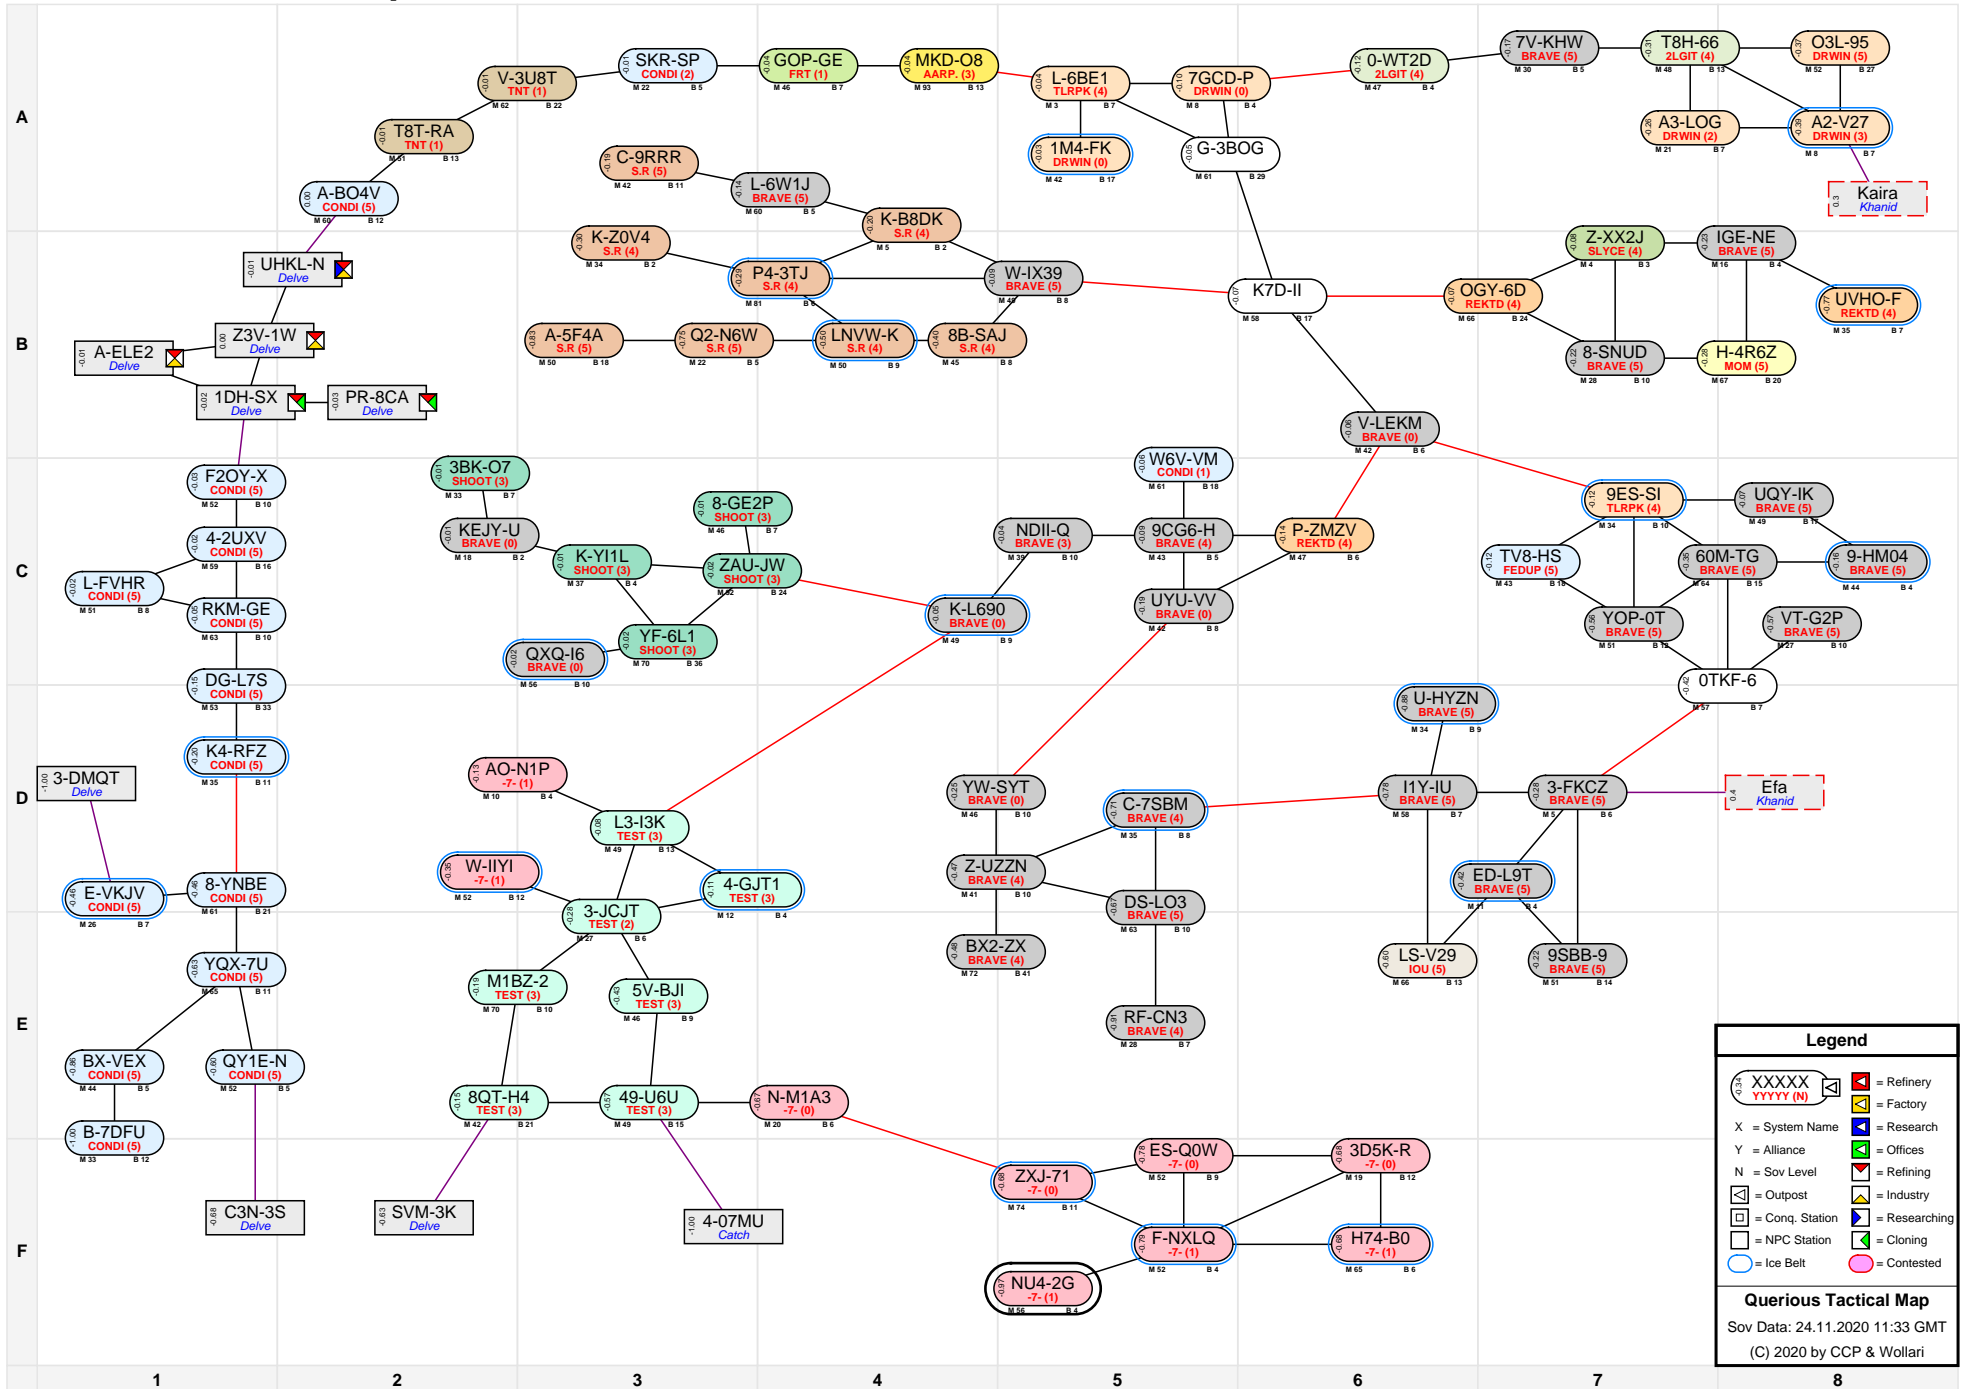

# Querious Tactical Map

**Legend**

- = Refinery
- = Factory
- = Research
- = Offices
- = Refining
- = Industry
- = Outpost
- = Conq. Station
- = Researching
- = NPC Station
- = Cloning
- = Ice Belt
- = Contested

**Querious Tactical Map**  
 Sov Data: 24.11.2020 11:33 GMT  
 (C) 2020 by CCP & Wollari