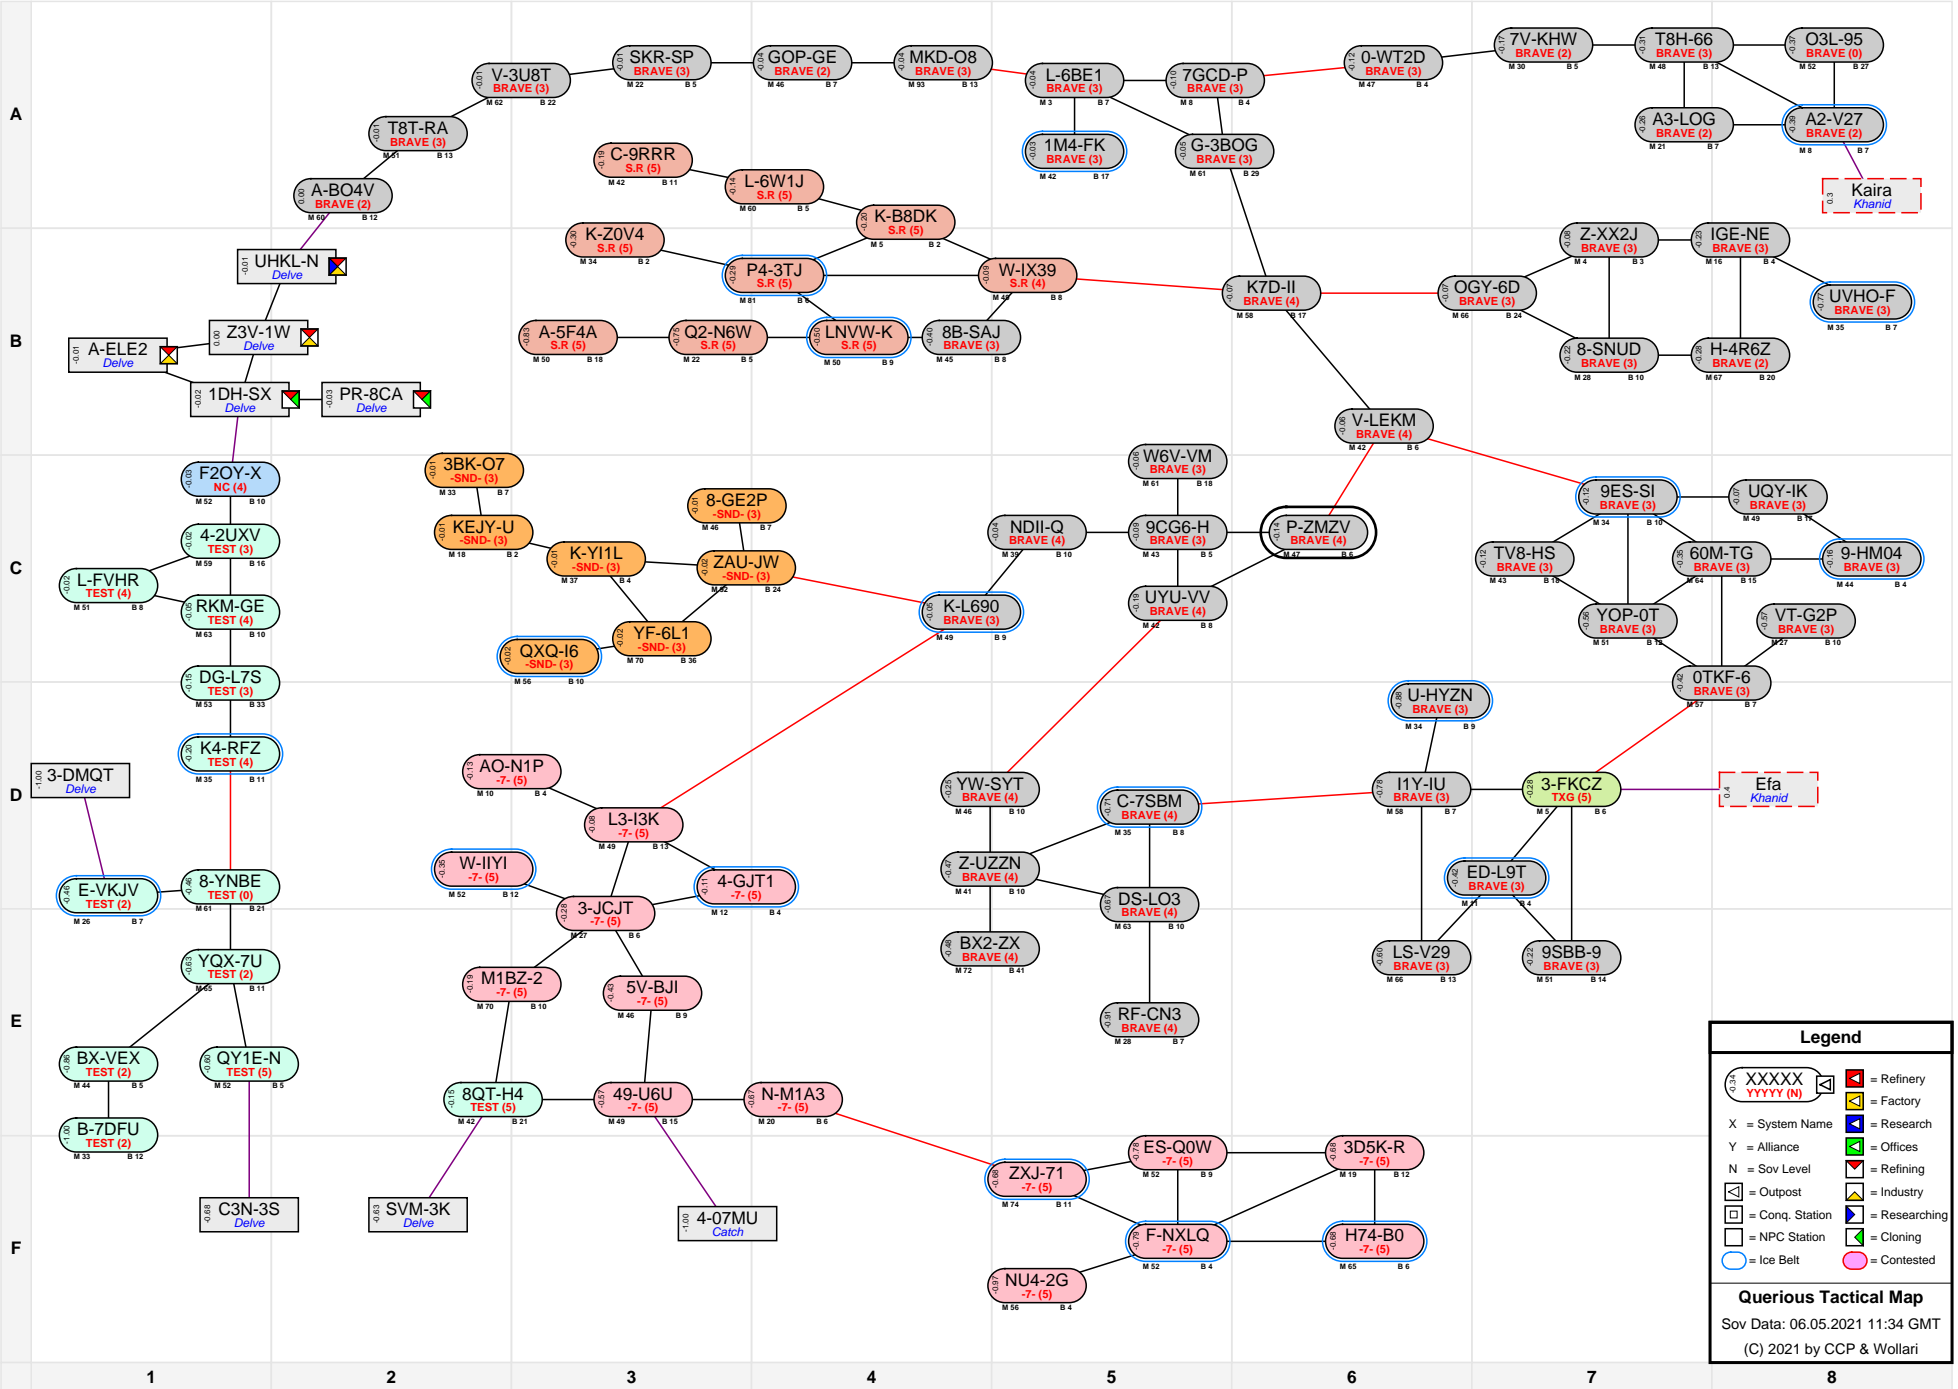

Querious Tactical Map

Legend

- XXXXXX YYYYY (N) [Symbol] = Refinery
- X [Symbol] = Factory
- Y [Symbol] = System Name
- N [Symbol] = Sov Level
- [Symbol] = Outpost
- [Symbol] = Conq. Station
- [Symbol] = NPC Station
- [Symbol] = Ice Belt
- [Symbol] = Contested
- [Symbol] = Research
- [Symbol] = Offices
- [Symbol] = Refining
- [Symbol] = Industry
- [Symbol] = Cloning

Querious Tactical Map
 Sov Data: 06.05.2021 11:34 GMT
 (C) 2021 by CCP & Wollari