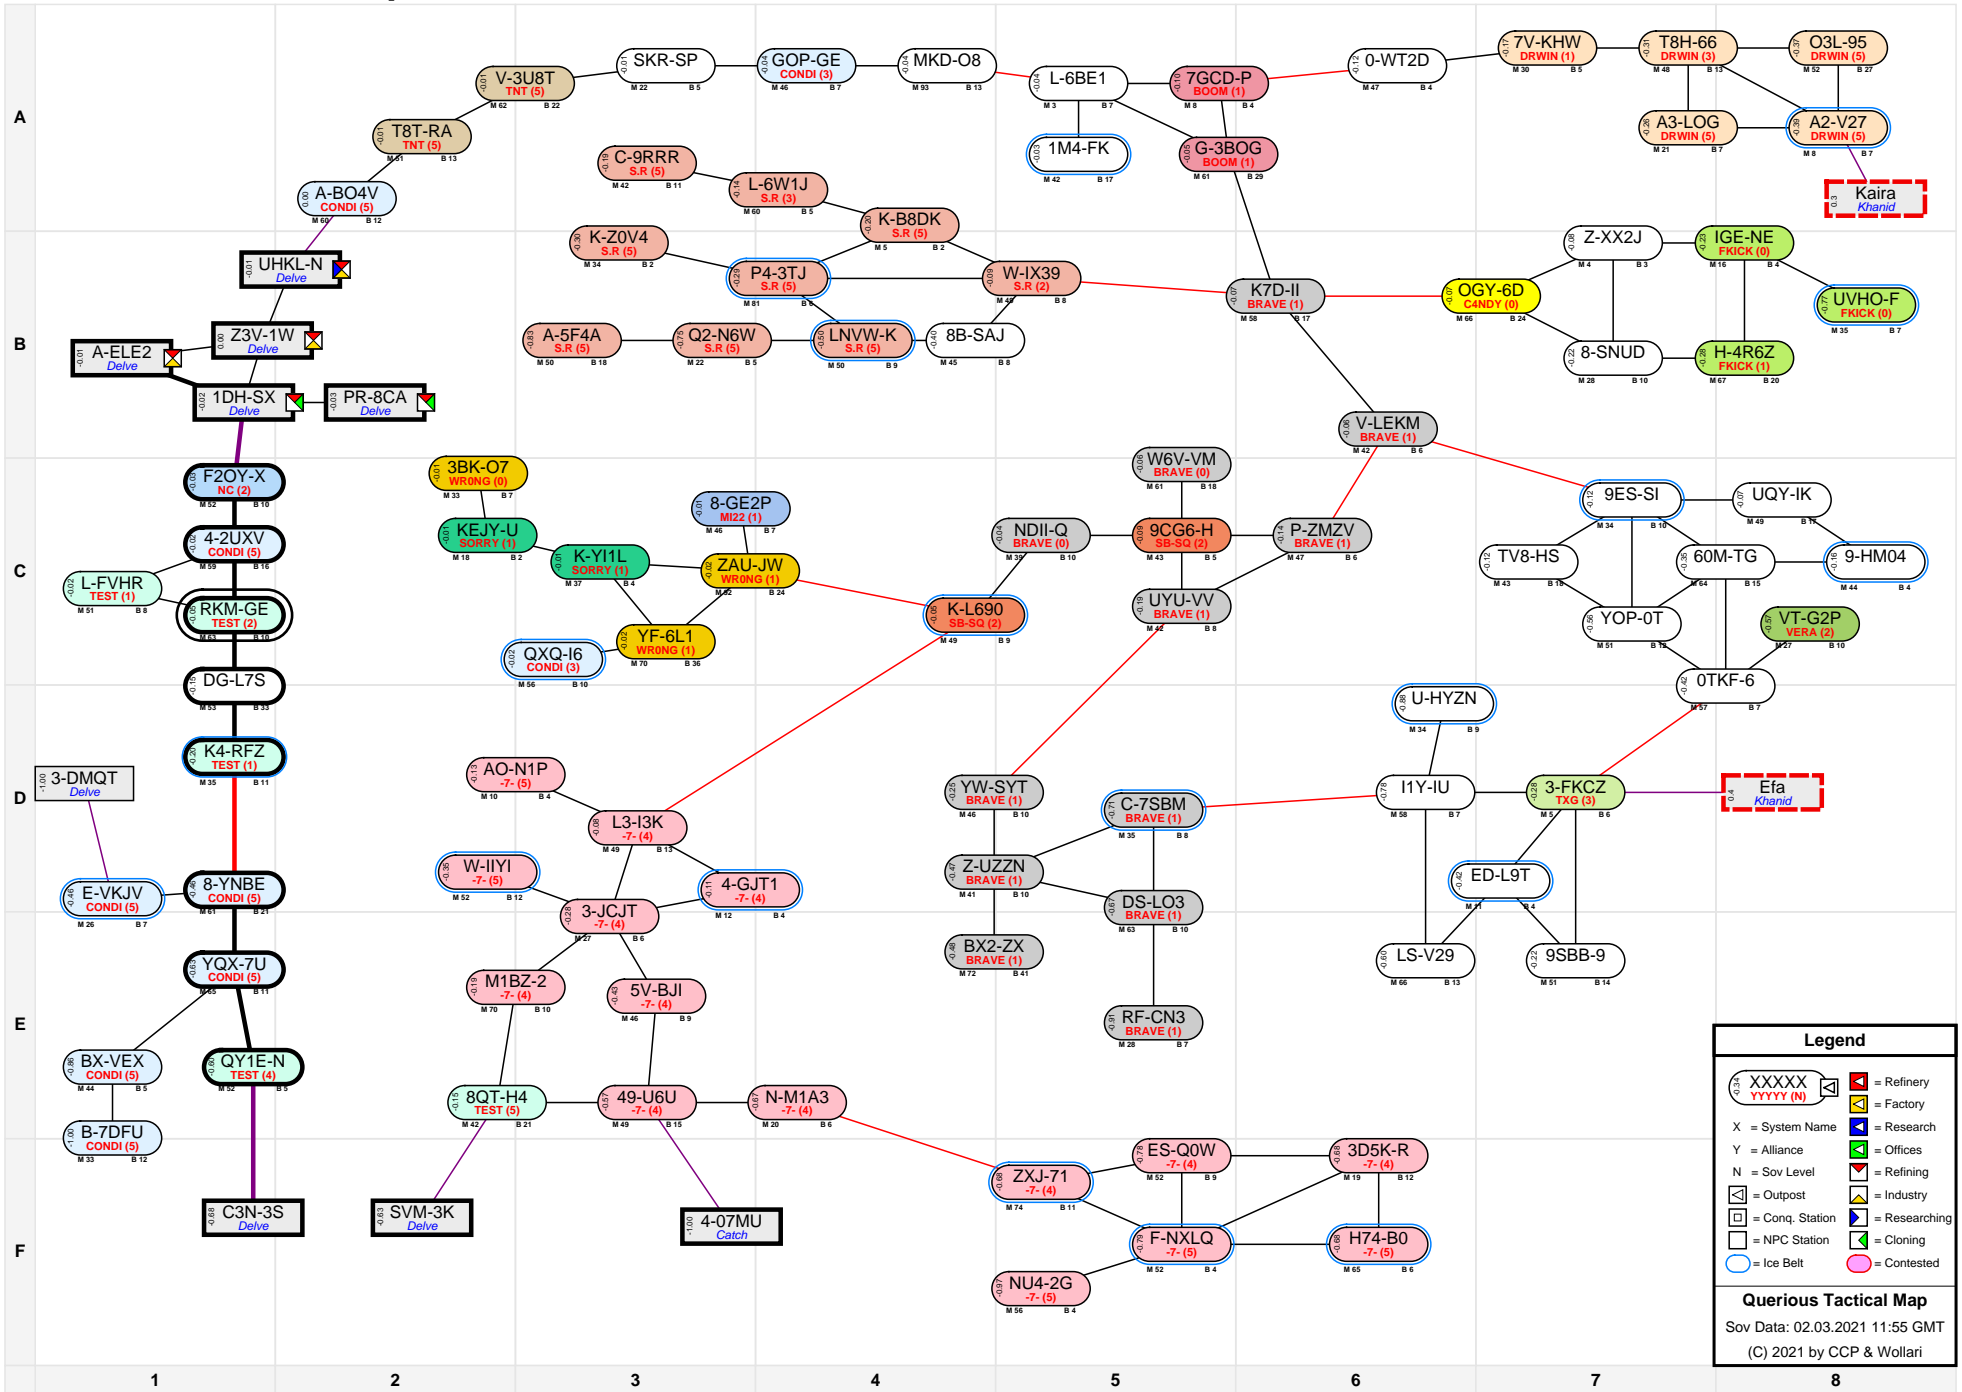

Querious Tactical Map

Legend

- XXXXX YYYYY (N) [Icon] = Refinery
- X [Icon] = System Name
- Y [Icon] = Alliance
- N [Icon] = Sov Level
- [Icon] = Outpost
- [Icon] = Industry
- [Icon] = Conq. Station
- [Icon] = Researching
- [Icon] = NPC Station
- [Icon] = Cloning
- [Icon] = Ice Belt
- [Icon] = Contested

Querious Tactical Map
 Sov Data: 02.03.2021 11:55 GMT
 (C) 2021 by CCP & Wollari