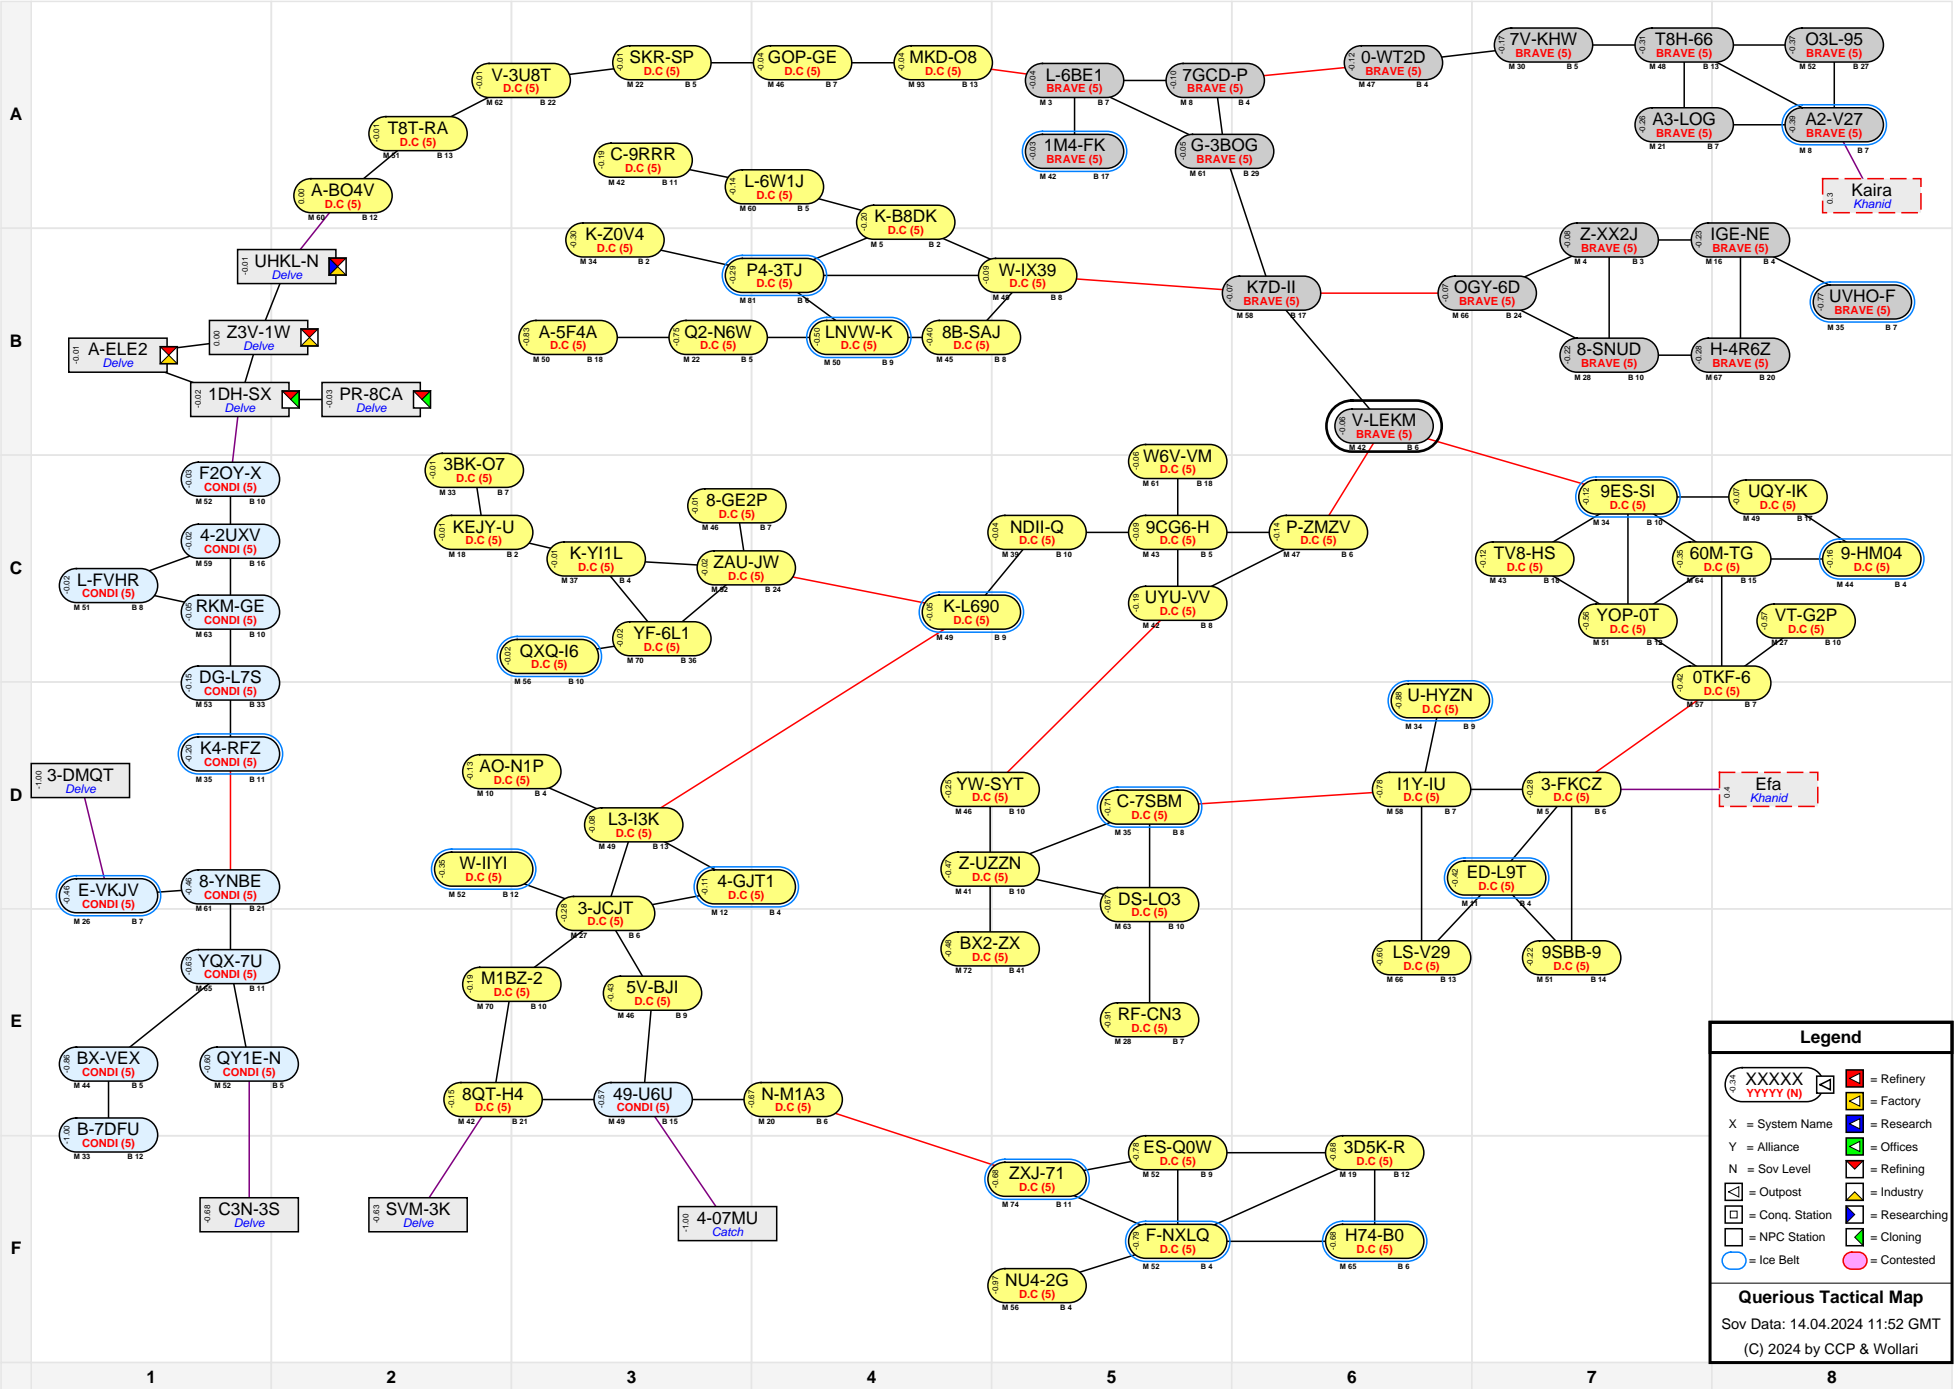

Querious Tactical Map

Legend	
	XXXXX YYYYY (N)
	= Refinery
	= Factory
	= Research
	= Offices
	= Sov Level
	= Refining
	= Outpost
	= Industry
	= Conq. Station
	= Researching
	= NPC Station
	= Cloning
	= Ice Belt
	= Contested

Querious Tactical Map
 Sov Data: 14.04.2024 11:52 GMT
 (C) 2024 by CCP & Wollari