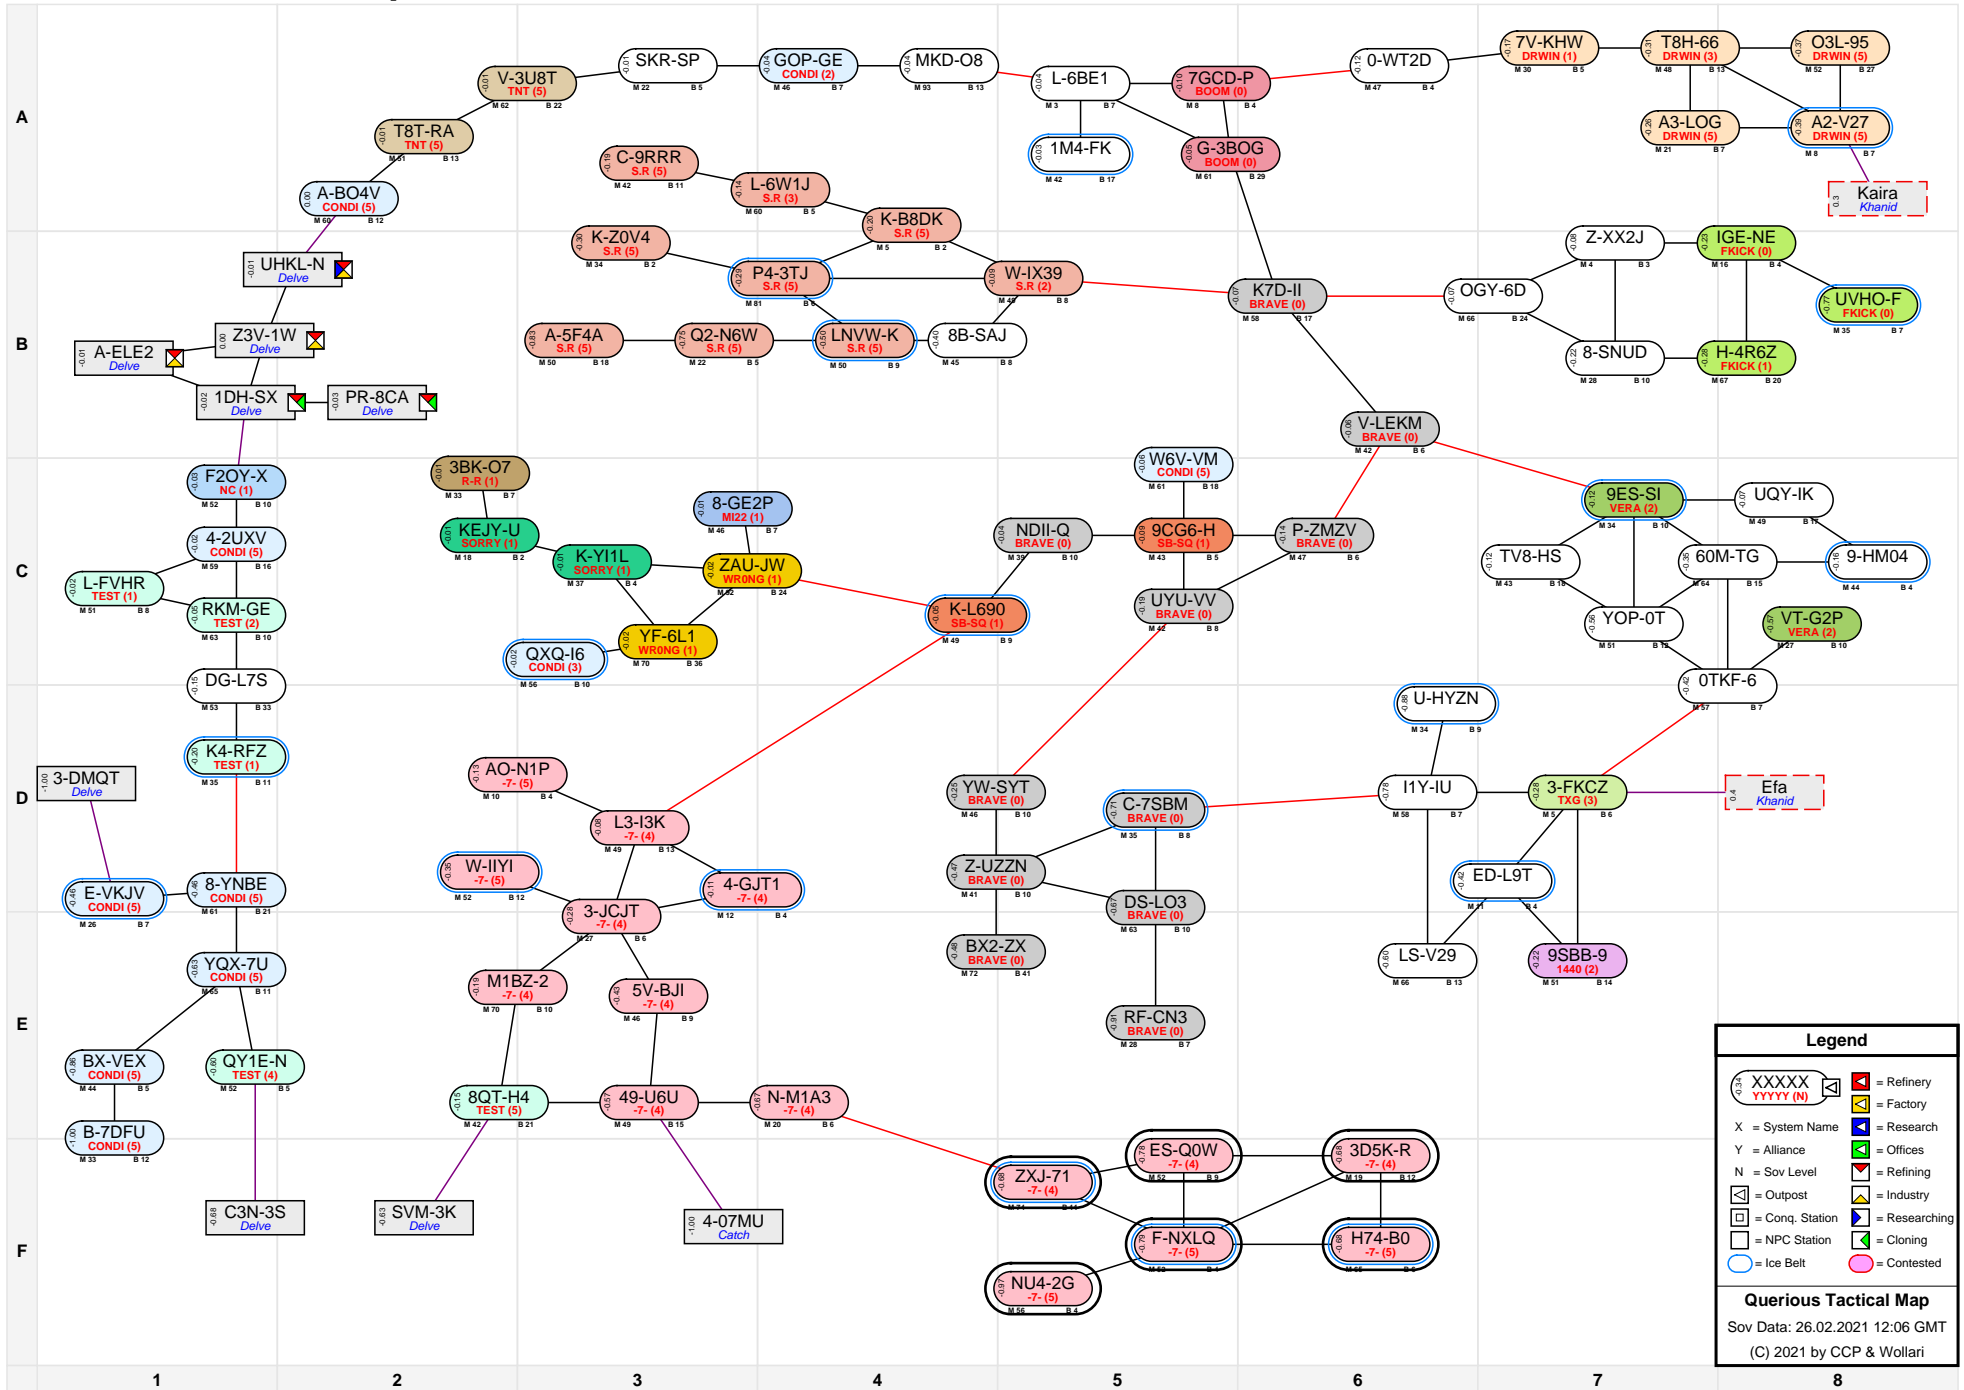

Querious Tactical Map

Legend

- XXXXX
YYYY (N) = Refinery
- X = System Name
- Y = Alliance
- N = Sov Level
- = Outpost
- = Conq. Station
- = NPC Station
- = Ice Belt
- = Contested
- 🏭 = Factory
- 🔬 = Research
- 🏢 = Offices
- 🏠 = Refining
- 🏭 = Industry
- 🏠 = Researching
- 🏠 = Cloning

Querious Tactical Map
Sov Data: 26.02.2021 12:06 GMT
(C) 2021 by CCP & Wollari